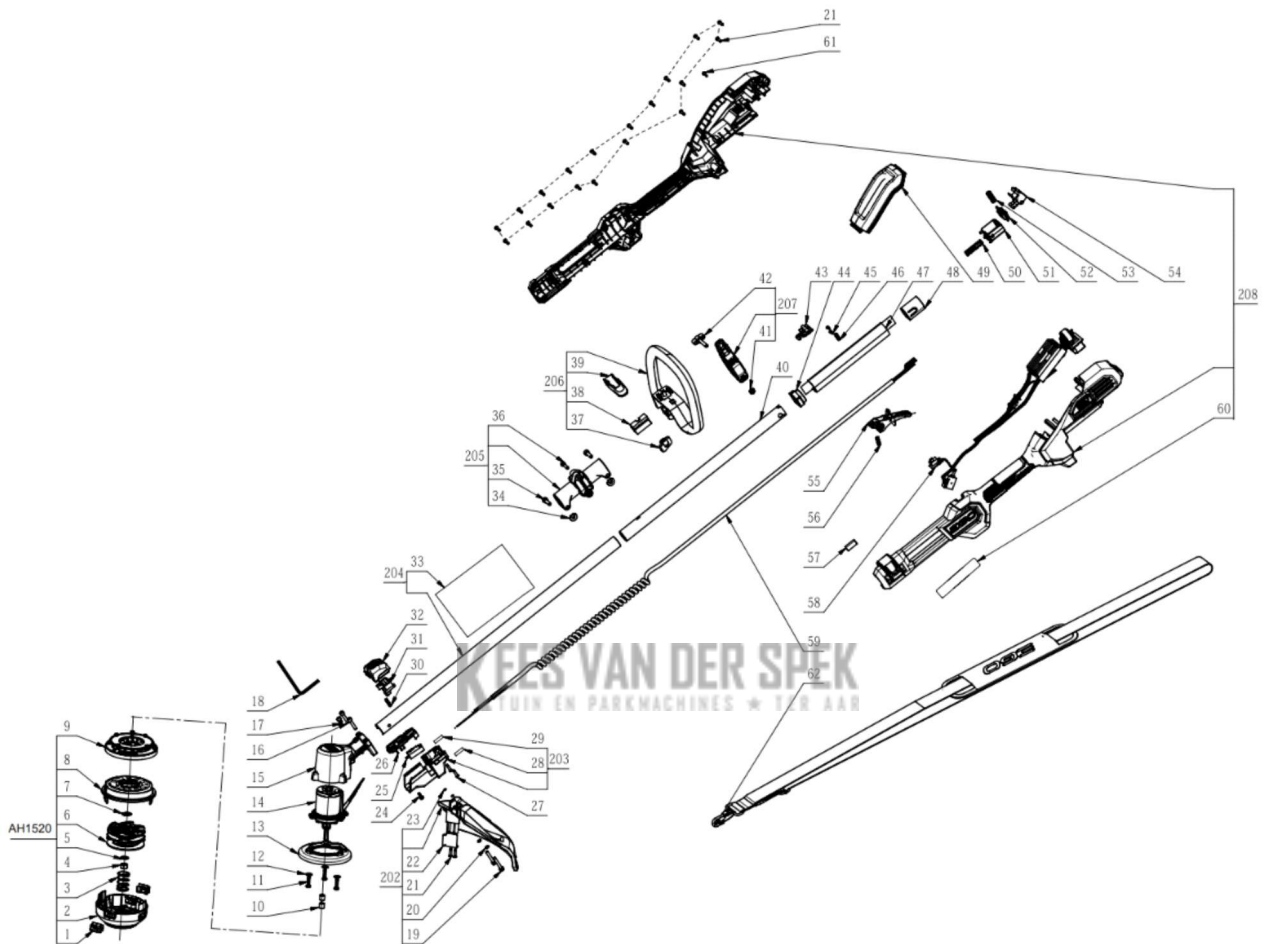

Model: ST1510E-T
Model version: A
Introduction Year: 2025

SN Start:
SN End:

#	Article Number	Description	Qty	Replacement	Technical Notes
1	3422035001	Retaining Ring	2		
2	2825469002	Lower Housing ASSY	1		
3	3660582001	Compression Spring	1		
4	5630271001	Nut	1		
5	3700155002	Washer	1		
6	2825307002	Spool Assembly	1		
7	5660018001	Circlips For Shaft	1		
8	3129007001	Upper Housing	1		
9	2825470002	Support ASSY	1		
10	3552901001	Position Sleeve	2		
11	5610059008	Thread Forming Screw	3		
12	5650497001	Plain Washer	3		
13	3129171001	Shield	1		
14	2730267003	DC Motor	1		
15	3422085001	Motor Housing	1		
16	5620216003	Hexagon Socket Screw	2		
17	5620213003	Hexagon Socket Screw	1		
18	5680164001	Inner Hexagon Spanner	1		
19	5620646001	Hexagon Socket Screw	2		
20	5650015012	Spring Washer	2		
21	5610294001	Tapping Screw	21		
22	3704344001	Blade	1		
23	5690203001	O Ring	2		
24	5610237001	Tapping Screw	1		
25	4870728002	Micro Switch	1		
26	3129169002	Switch Support	1		
27	5610294003	Tapping Screw	2		
28	2244122002	Nameplate	1		
29	2244122001	Nameplate	1		
30	3660124001	Spring	1		
31	3132757001	Switch Lever	1		
32	3323135001	Top Switch Box Cover	1		
33	2243949020	Label	1		
34	3705464001	Limit Chute	2		
35	5620334004	Hexagon Socket Screw	2		
36	5620434003	Hexagon Socket Screw	1		
37	3400010003	Wing Nut	1		
38	3127651001	Clamping Block	1		
39	2824142001	Handle Lever Set	1		
40	3708690001	Rear Connecting Tube	1		
41	5630009008	Hexagon Nut	1		
42	5640239001	Wing Bolt	1		
43	3131428002	Dial Button	1		
44	3580317001	Outer Tube Bush	1		
45	5610011001	Tapping Screw	2		
46	3700070003	Cord Anchorage	1		
47	3708689001	Chute Deflector	1		
48	3580111001	Inner Pipe Bush	1		
49	3323892001	Cover Plate	1		
50	3660818001	Compression Spring	1		
51	3131427001	Sliding Block	1		
52	3127497001	Power Pack Button	1		
53	3660013003	Spring1	1		
54	3127498001	Power Pack Button	1		
55	2828581002	Trigger Assembly	1		
56	3660088003	Knob-reset Spring	1		
57	3132755001	Rubber Block	1		
58	2832317001	Electric Assembly	1		
59	4860824003	Spring Wire	1		
60	2246400002	Nameplate	1		
61	5610274001	Self Tapping Screw	1		
62	3800111001	Harness	1	AP1500	Use accessory number AP1500.
202	2825430002	Guard ASSY	1		
203	2829668001	Switch Box Assembly	1		
204	2829667001	Connecting tube	1		