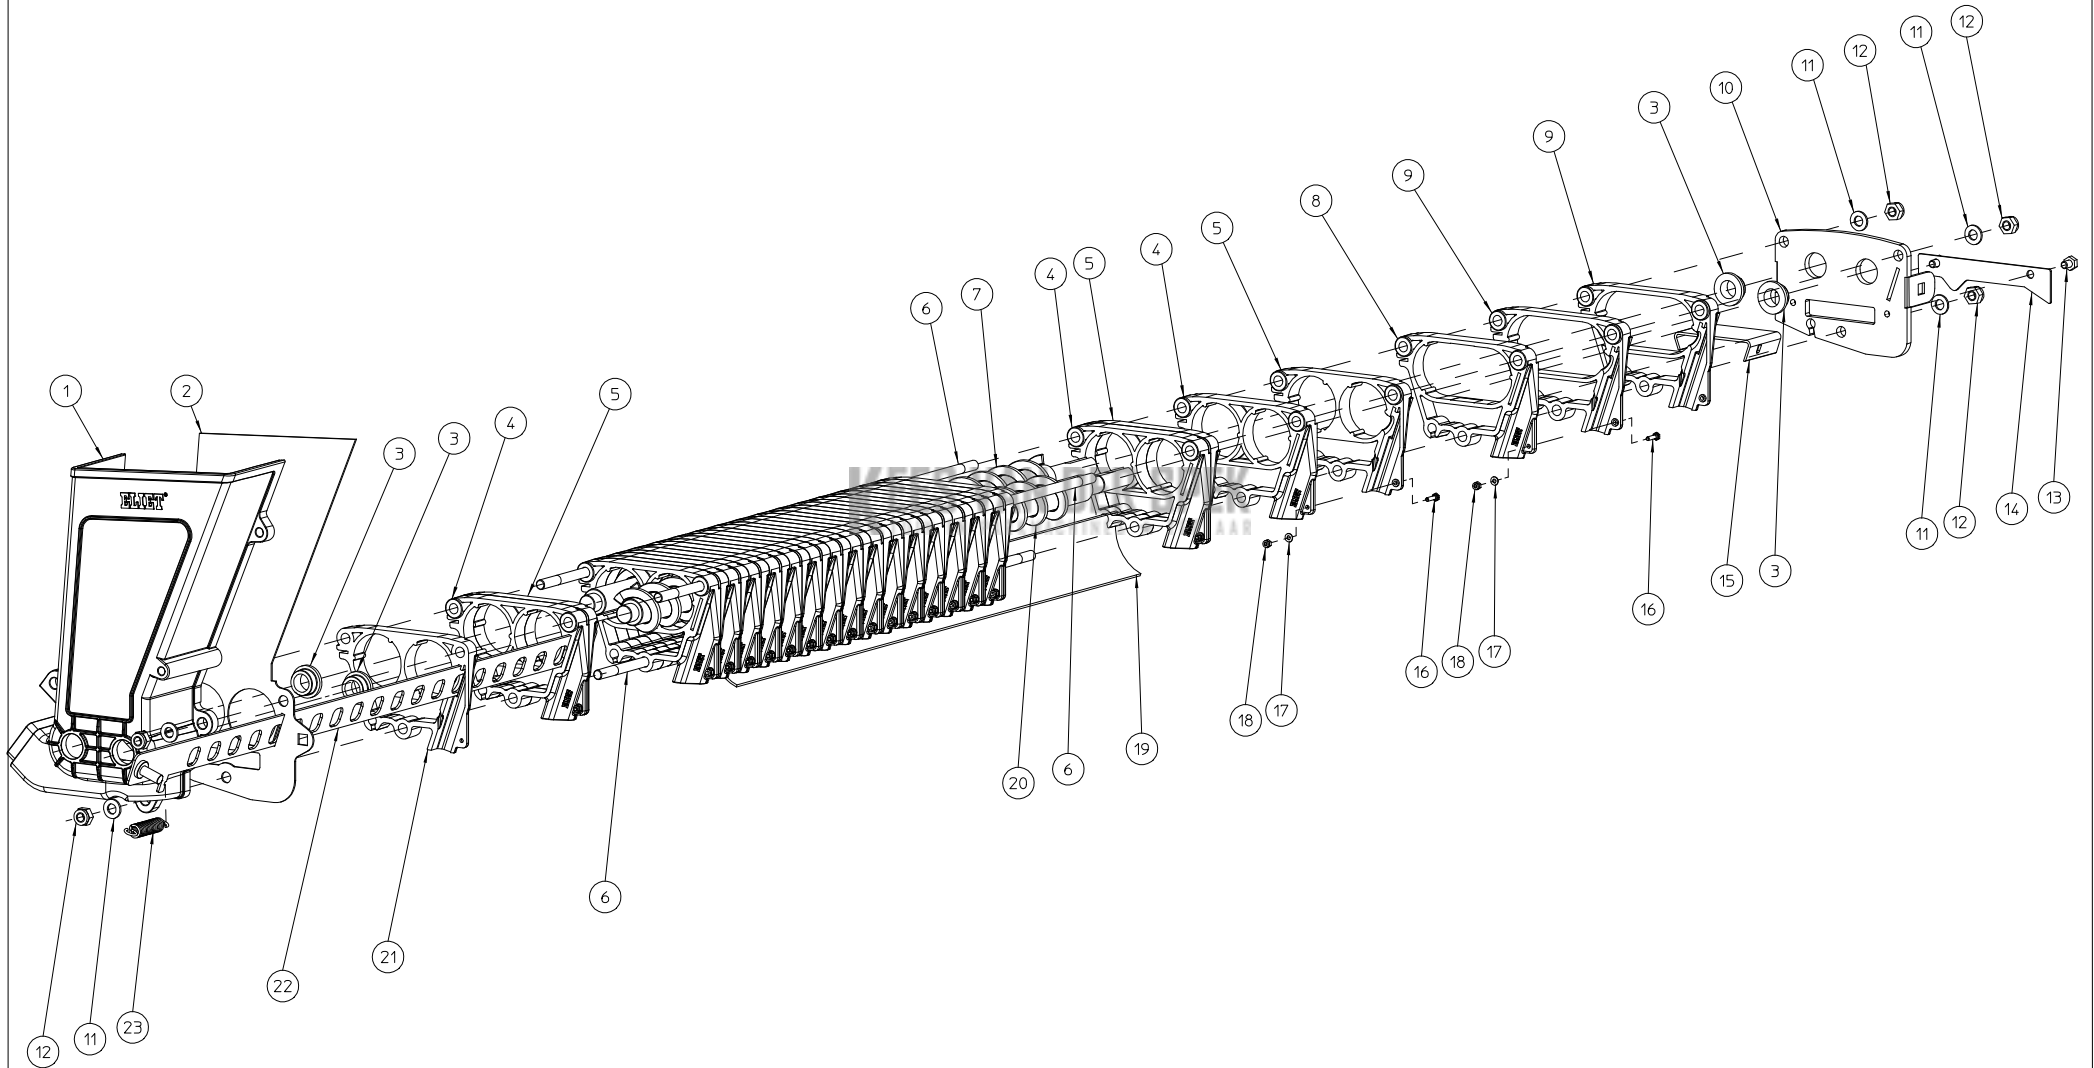

ELIET DZC600 --- SEEDING UNIT					
NO	MMA 01 420 330	REV	1	DATE	2019/10/01