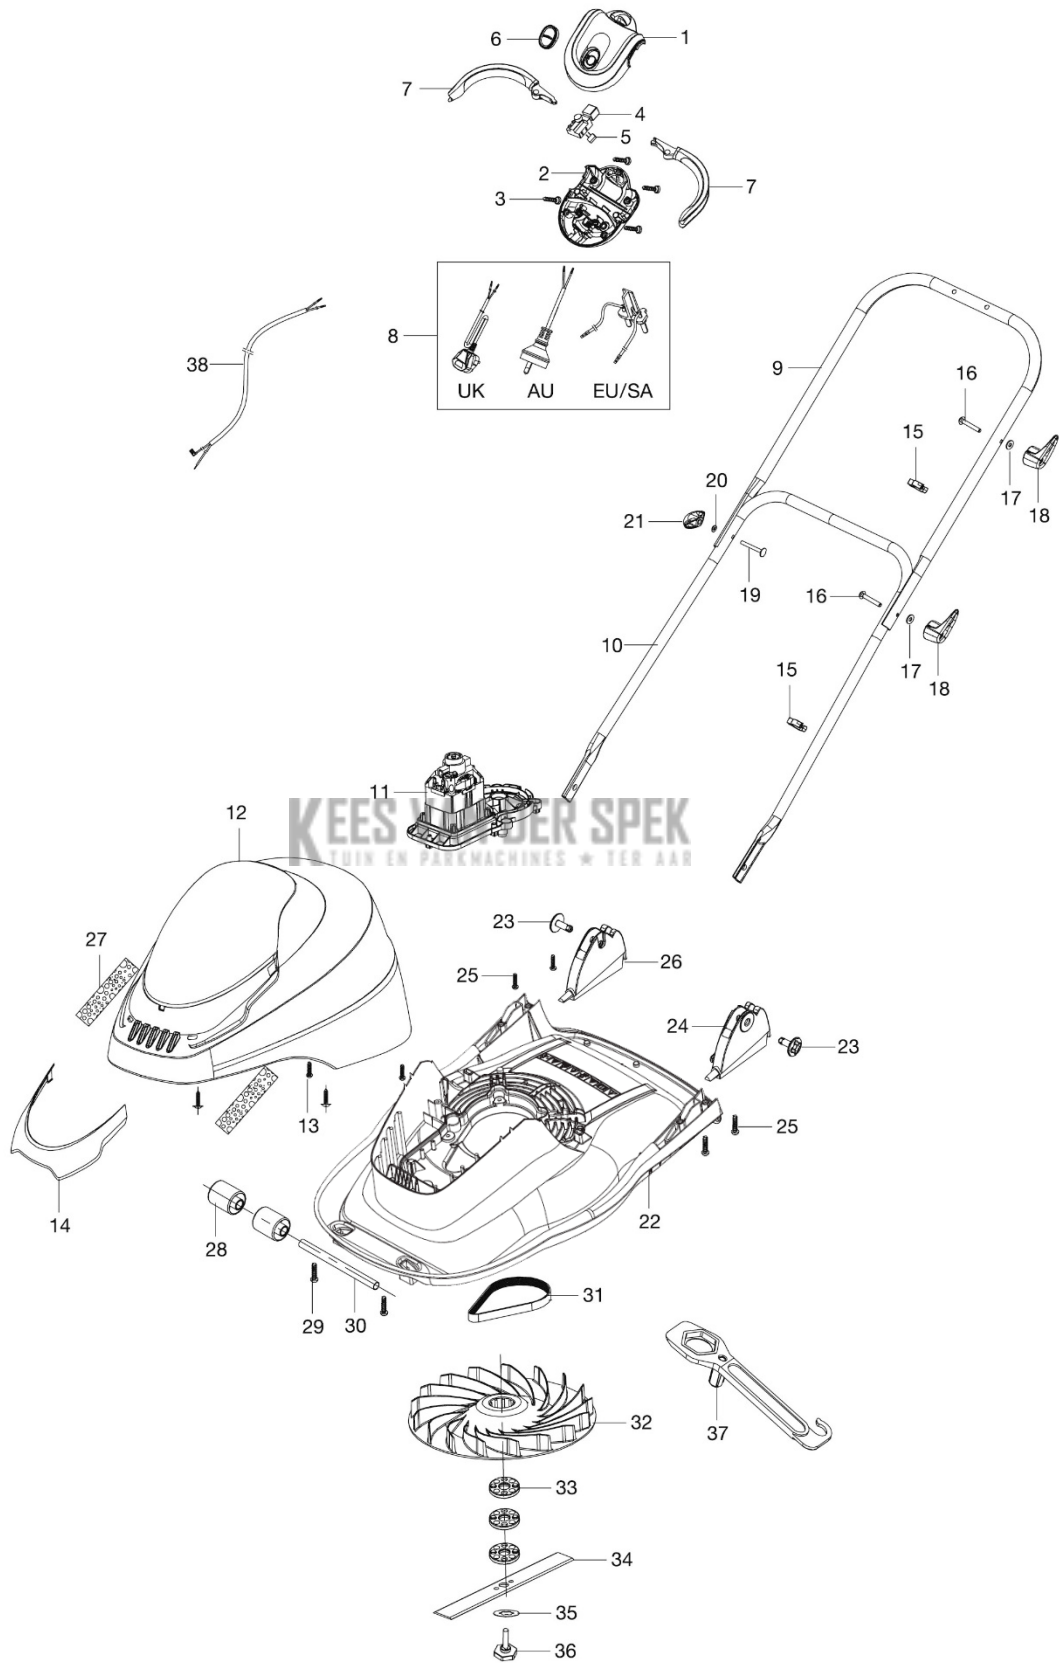

# SPARE PARTS LIST

LAWN MOWER; ELECTRIC  
SIMPLIGILDE 360, 970482901,  
970482902, 970482962, 970482999

2020-11

PRODUCT COMPLETE SIMPLIGILDE 360 970482901, 970482902, 970482962, 970482999, 2020-11

Ref	Part No	Description	Remark	QTY KIT
1, 2	529 62 70-01	Switchbox (UK, AU)		1
1, 2	529 82 77-01	Switchbox (EU, SA)		1
3	577 29 83-01	Screws		6
4	513 12 16-00	Switch		1
5	522 72 09-02	Capacitor		1
6	599 83 65-01	Start Button		1
7	599 84 99-01	Levers		2
8	512 80 31-05	Mains Cable (UK)		1
8	529 82 82-01	Mains Cable (AU / NZ)		1
8	529 82 83-01	Switchbox Connector (EU / SA)		1
12 – 14	529 62 77-01	Motor Cowl Kit		1
15	577 29 84-01	Cable Clips		2
16 – 18	599 83 63-01	Cable Hook Kit		1
19 – 21	599 83 54-01	Wing Knob Kit		1
23	529 62 75-01	Fixing Pin Kit		2
24- 26	529 62 76-01	Handle Bracket Kit		1
27	529 62 78-01	Air Filter Kit		2
28 – 30	529 62 83-01	Roller Kit		2
31	529 62 84-01	Belt		1
32	529 62 86-01	Impeller		1
33	529 36 32-90	Washers		3
34	529 37 08-90	Blade (FLY096)		1
35, 36	529 62 87-01	Blade Bolt Kit		1
37	529 62 88-01	Spanner		1
38	529 63 22-01	Power Cable		1