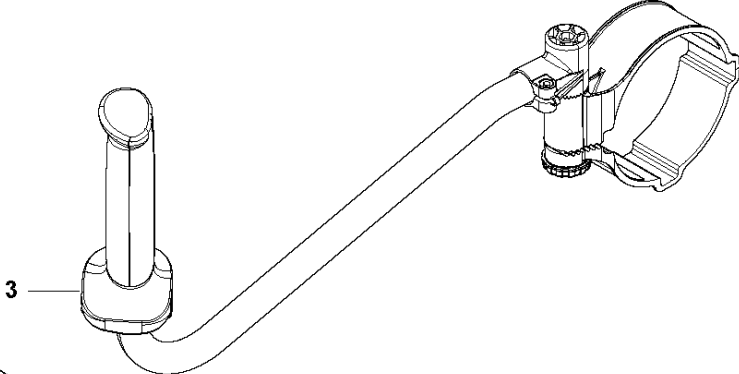

SPARE PARTS LIST

BLOWERS

KEES VAN DER SPEK
TUIN EN GRASZORG
536LiB TER AAR

E 436/536 LiB
ACCESSORIES

KEES VAN DER SPEK
TUIN EN PARKMACHINES * TER AAR

ACCESSORIES

536LiB

Ref	Part No	Description	Remark	QTY KIT
1	537 21 62-01	HARNESS	536LiB/ 436LiB	1
2	586 10 63-02	TUBE ASSY		1
3	501 71 51-01	HANDLE ASSY		1
4	579 79 75-01	NOZZLE		1

B 436/536 LiB
DECALS

DECALS

536LiB

Ref	Part No	Description	Remark	QTY KIT
1	586 83 41-01	DECAL	436LiB left.	1
1	586 83 41-02	DECAL	536LiB left.	1
2	586 83 42-01	DECAL	436LiB right.	1
2	586 83 42-02	DECAL	536LiB right.	1
3	577 84 43-01	DECAL		1