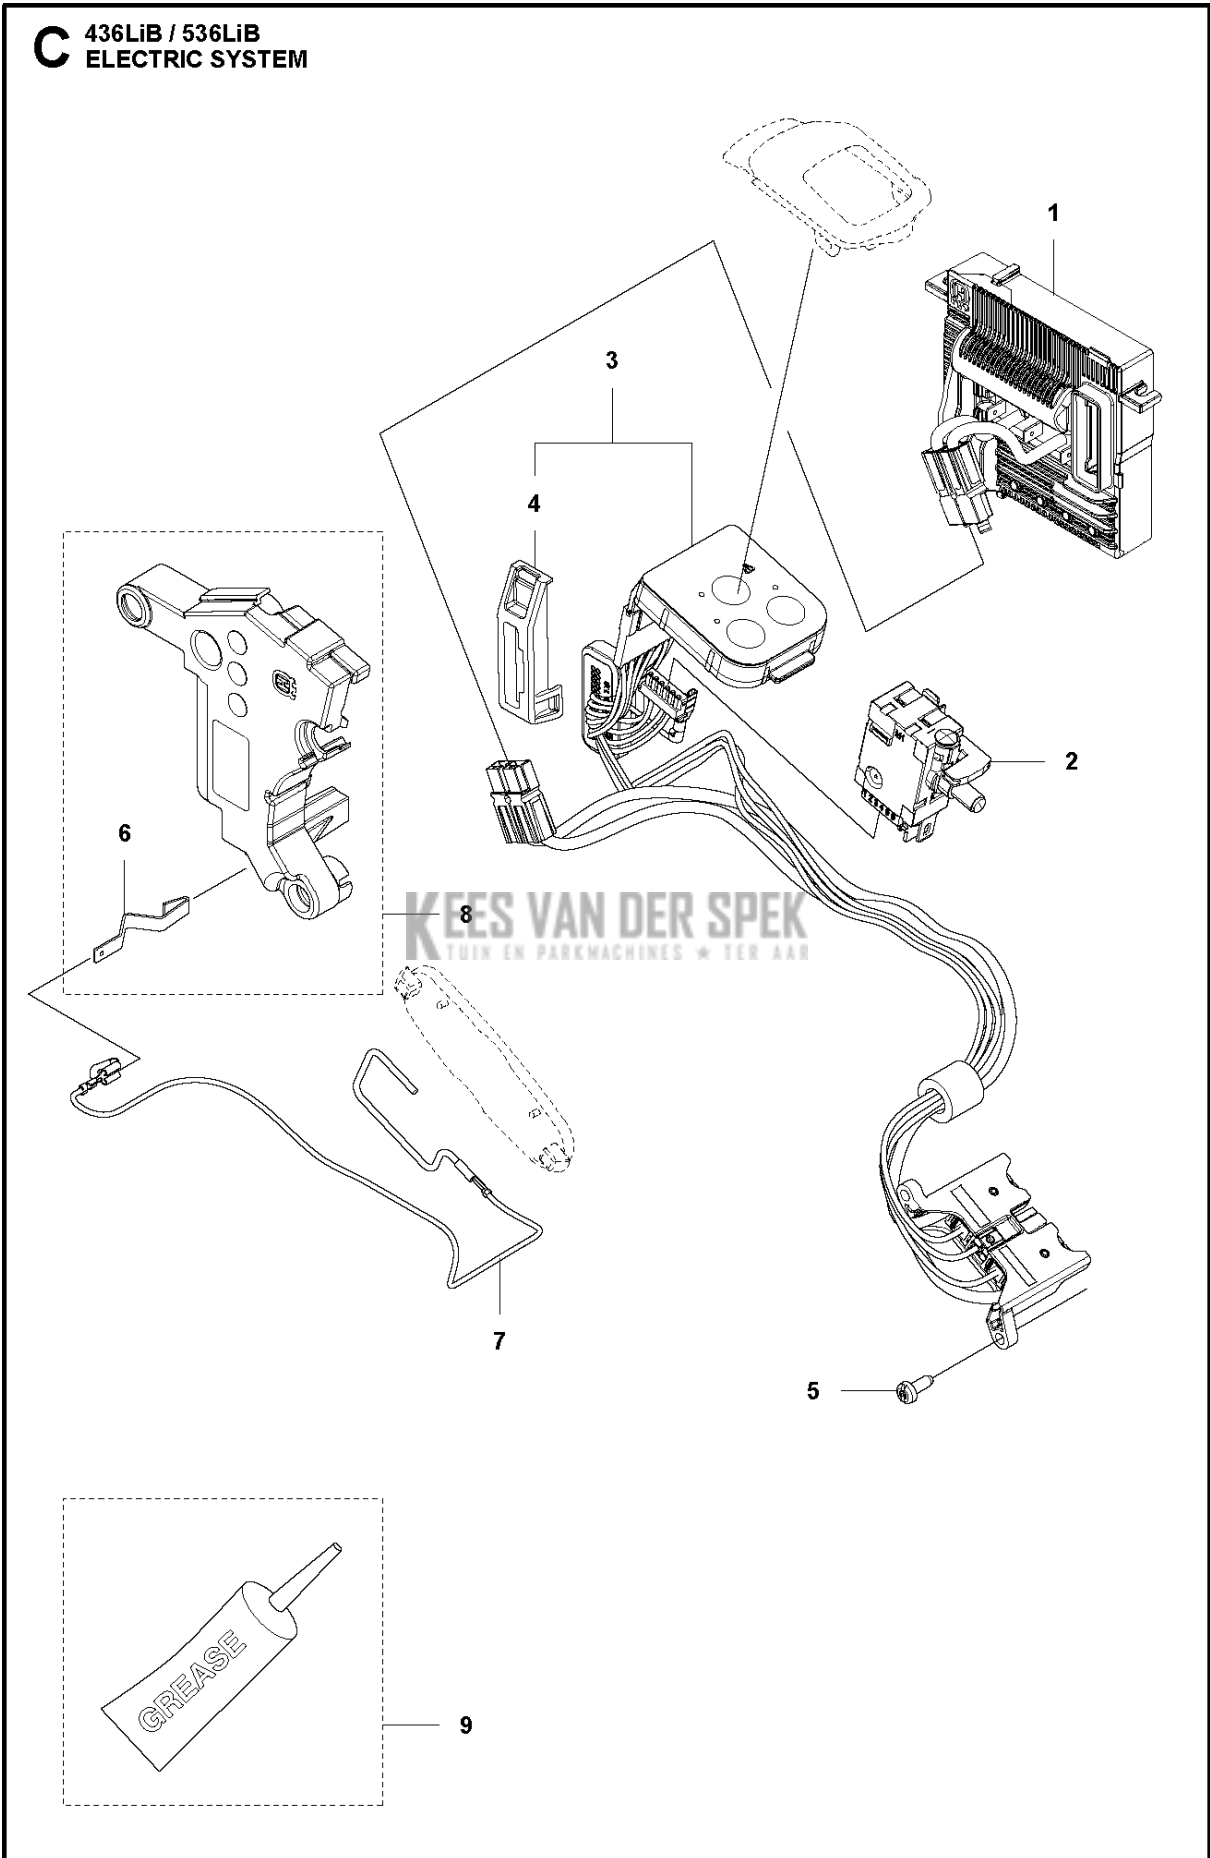

SPARE PARTS LIST

BLOWERS

KEES VAN DER SPEK
TUIN EN GRASZORG
536LiB TER AAR

E 436/536 LiB
ACCESSORIES

KEES VAN DER SPEK
TUIN EN PARKMACHINES * TER AAR

ACCESSORIES

536LiB

Ref	Part No	Description	Remark	QTY KIT
1	537 21 62-01	HARNESS	536LiB/ 436LiB	1
2	586 10 63-02	TUBE ASSY		1
3	501 71 51-01	HANDLE ASSY		1
4	579 79 75-01	NOZZLE		1

B 436/536 LiB
DECALS

DECALS

536LiB

Ref	Part No	Description	Remark	QTY KIT
1	586 83 41-01	DECAL	436LiB left.	1
1	586 83 41-02	DECAL	536LiB left.	1
2	586 83 42-01	DECAL	436LiB right.	1
2	586 83 42-02	DECAL	536LiB right.	1
3	577 84 43-01	DECAL		1

C 436LiB / 536LiB
ELECTRIC SYSTEM

Ref	Part No	Description	Remark	QTY	KIT
1	587 94 86-01	CONTROL UNIT		1	
2	578 32 69-01	TRIGGER SWITCH		1	
3	587 69 59-01	WIRING ASSY		1	
4	587 32 72-01	BRACKET		1	3
5	503 21 28-13	SCREW CCRPANT		2	
6	586 49 22-01	SPRING		1	8
7	586 96 39-01	WIRING ASSY		1	
8	588 00 98-01	KIT		1	
9	588 17 64-01	GREASE		1	