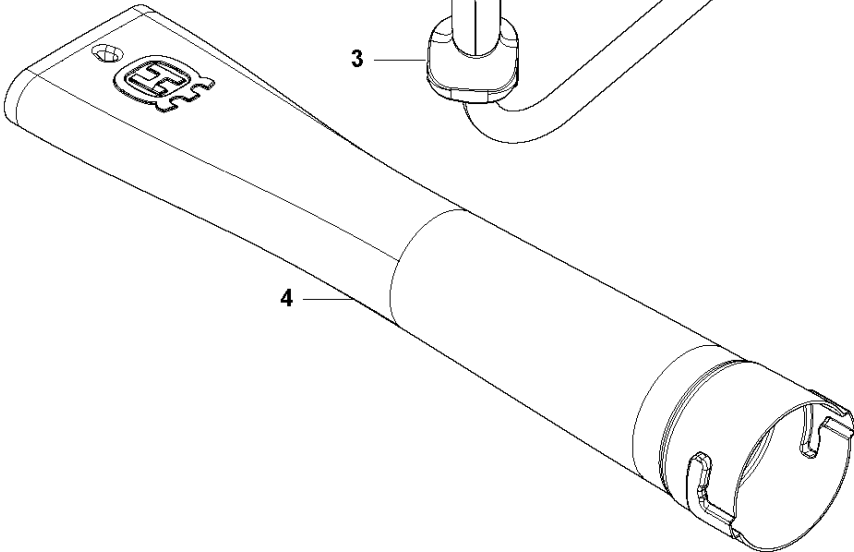

SPARE PARTS LIST

BLOWERS

KEES VAN DER SPEK
TUIN EN GRASZORG
536LiB TER AAR

E 436/536 LiB
ACCESSORIES

KEES VAN DER SPEK
TUIN EN PARKMACHINES * TER AAR

ACCESSORIES

536LiB

Ref	Part No	Description	Remark	QTY KIT
1	537 21 62-01	HARNESS	536LiB/ 436LiB	1
2	586 10 63-02	TUBE ASSY		1
3	501 71 51-01	HANDLE ASSY		1
4	579 79 75-01	NOZZLE		1

B 436/536 LiB
DECALS

DECALS

536LiB

Ref	Part No	Description	Remark	QTY KIT
1	586 83 41-01	DECAL	436LiB left.	1
1	586 83 41-02	DECAL	536LiB left.	1
2	586 83 42-01	DECAL	436LiB right.	1
2	586 83 42-02	DECAL	536LiB right.	1
3	577 84 43-01	DECAL		1