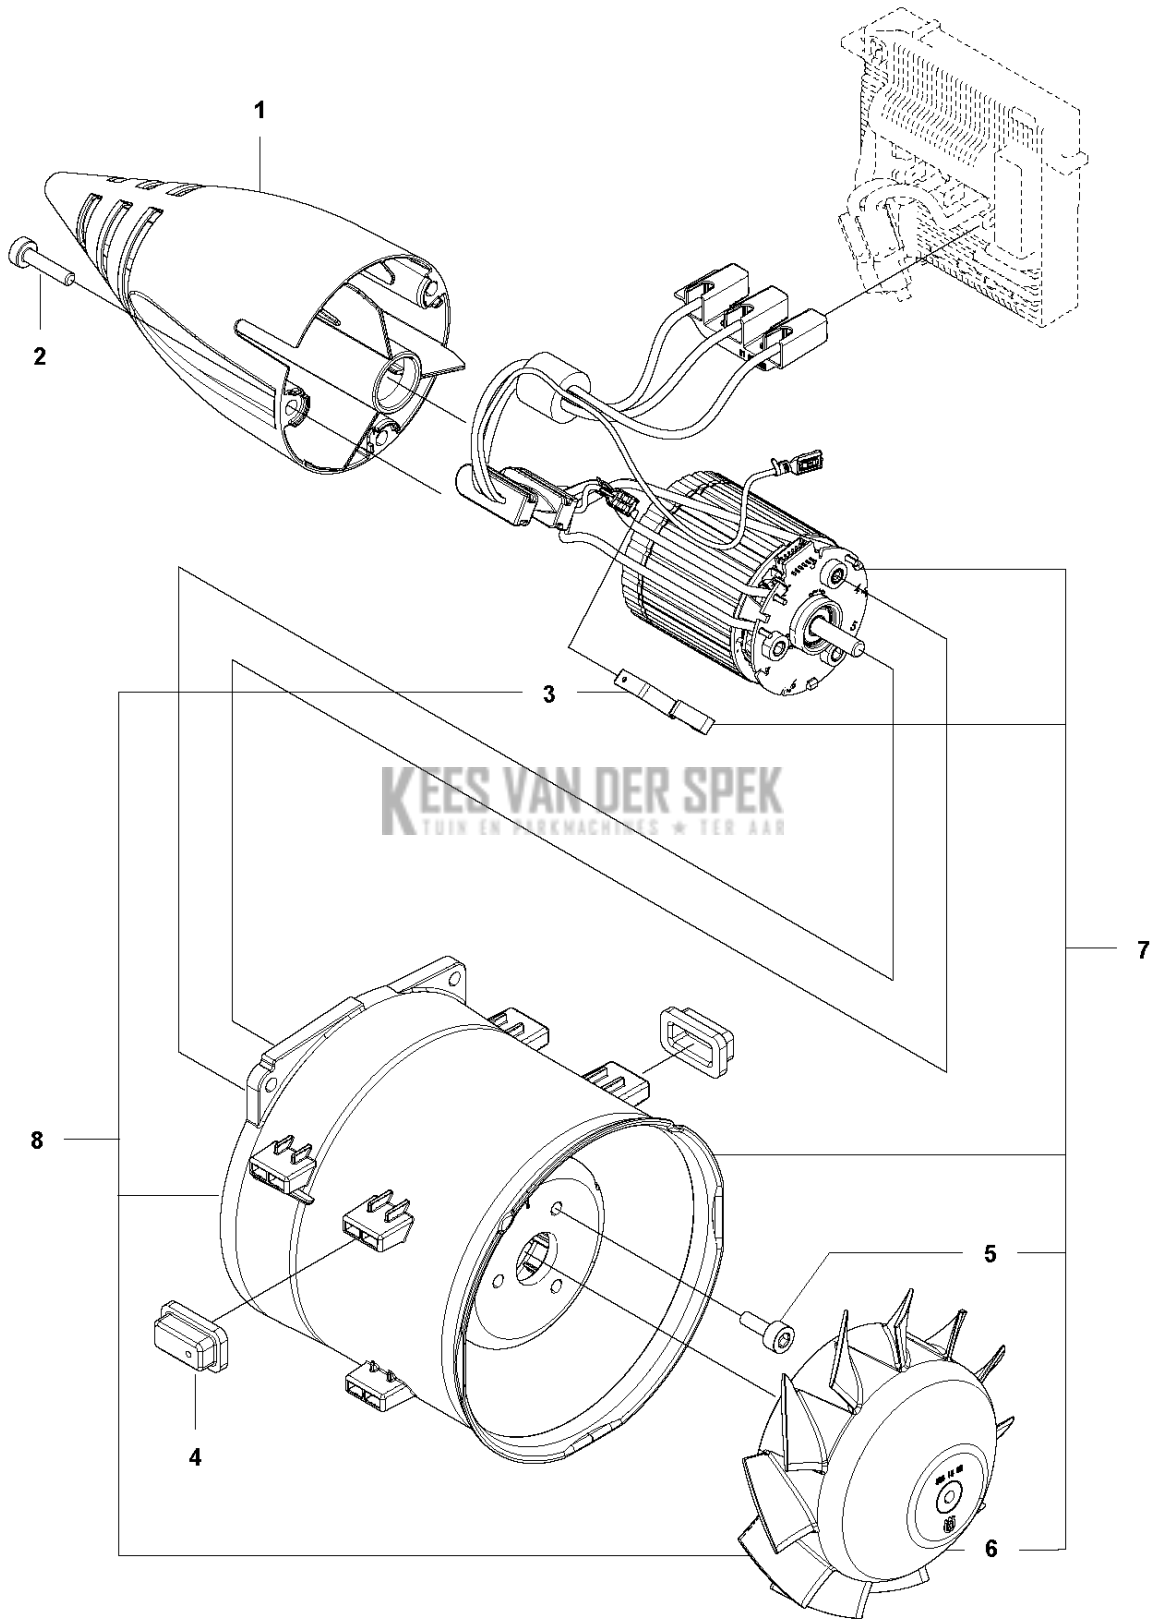

D 436/536 LiB
FAN SYSTEM

FAN

536LiB

Ref	Part No	Description	Remark	QTY	KIT
1	584 15 65-01	CONE		1	
2	579 21 19-01	SCREW IH SCT		3	
3	586 49 22-01	SPRING		1	8
4	503 91 10-01	SUSPENSION		6	
5	503 20 25-12	SCREW IH SCM		3	7
6	584 15 60-01	ROTOR		1	7, 8
7	588 00 99-01	MOTOR ASSY		1	
8	588 01 00-01	KIT		1	

KEES VAN DER SPEK
TUIN EN PARKMACHINES * TER AAR