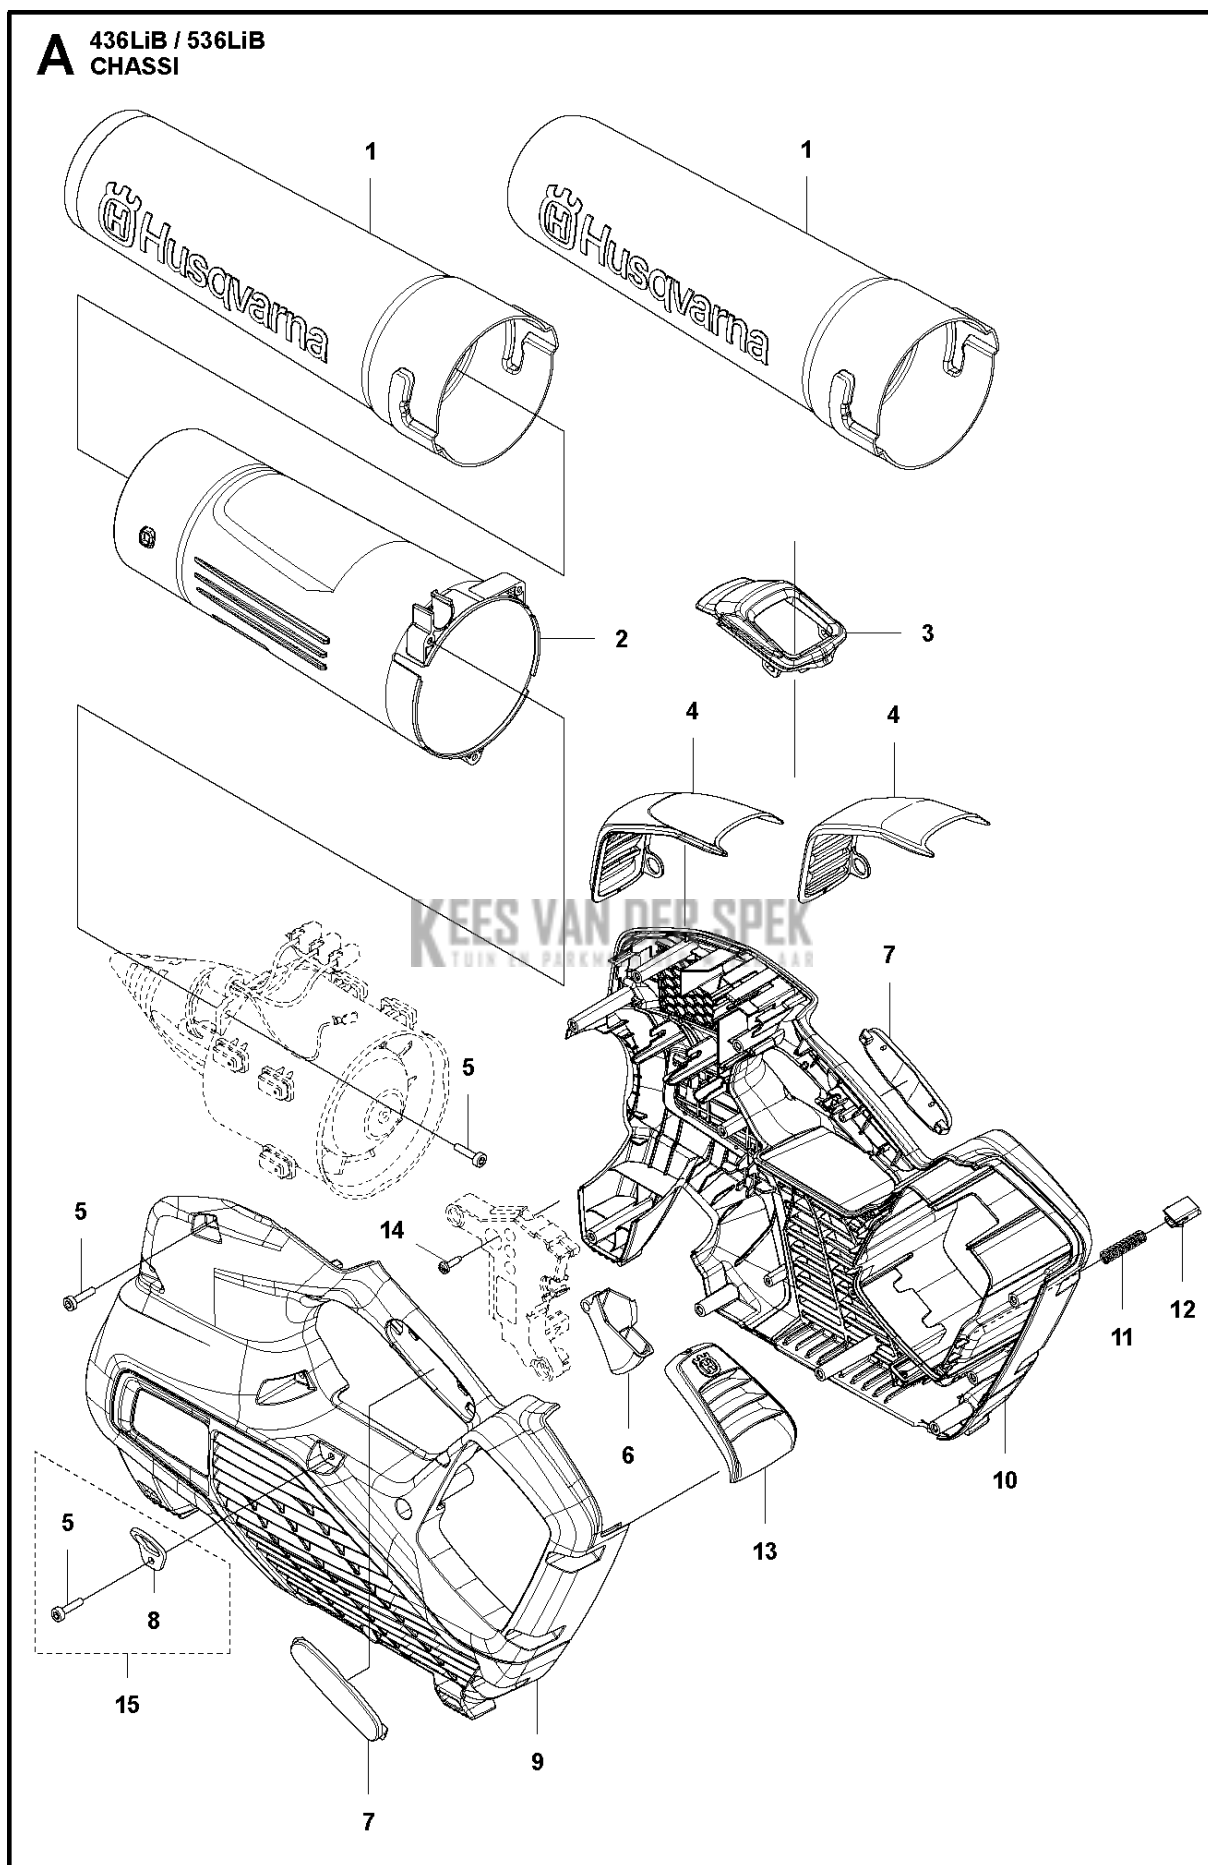

A 436LiB / 536LiB
CHASSI

Ref	Part No	Description	Remark	QTY	KIT
1	584 15 68-02	NOZZLE	436LiB	1	
1	586 10 63-01	TUBE ASSY	536LiB	1	
2	584 15 66-01	TUBE		1	
3	584 21 37-01	FRAME		1	
4	584 91 43-01	COVER	436LiB	1	
4	584 91 47-01	COVER	536LiB	1	
5	579 21 19-01	SCREW IHSCT	536LiB	16	15
5	579 21 19-01	SCREW IHSCT	436LiB	15	
6	579 56 41-02	THROTTLE CONTROL		1	
7	544 04 20-03	HANDLE INSERT		2	
8	586 51 42-01	EYELET		1	15
9	584 15 74-01	HOUSING		1	
10	584 15 73-01	HOUSING		1	
11	585 48 00-01	SPRING		1	
12	577 99 66-01	PUSH BUTTON		1	
13	576 90 12-01	COVER		1	
14	503 21 28-13	SCREW CCRPANT		1	
15	588 00 97-01	KIT		1