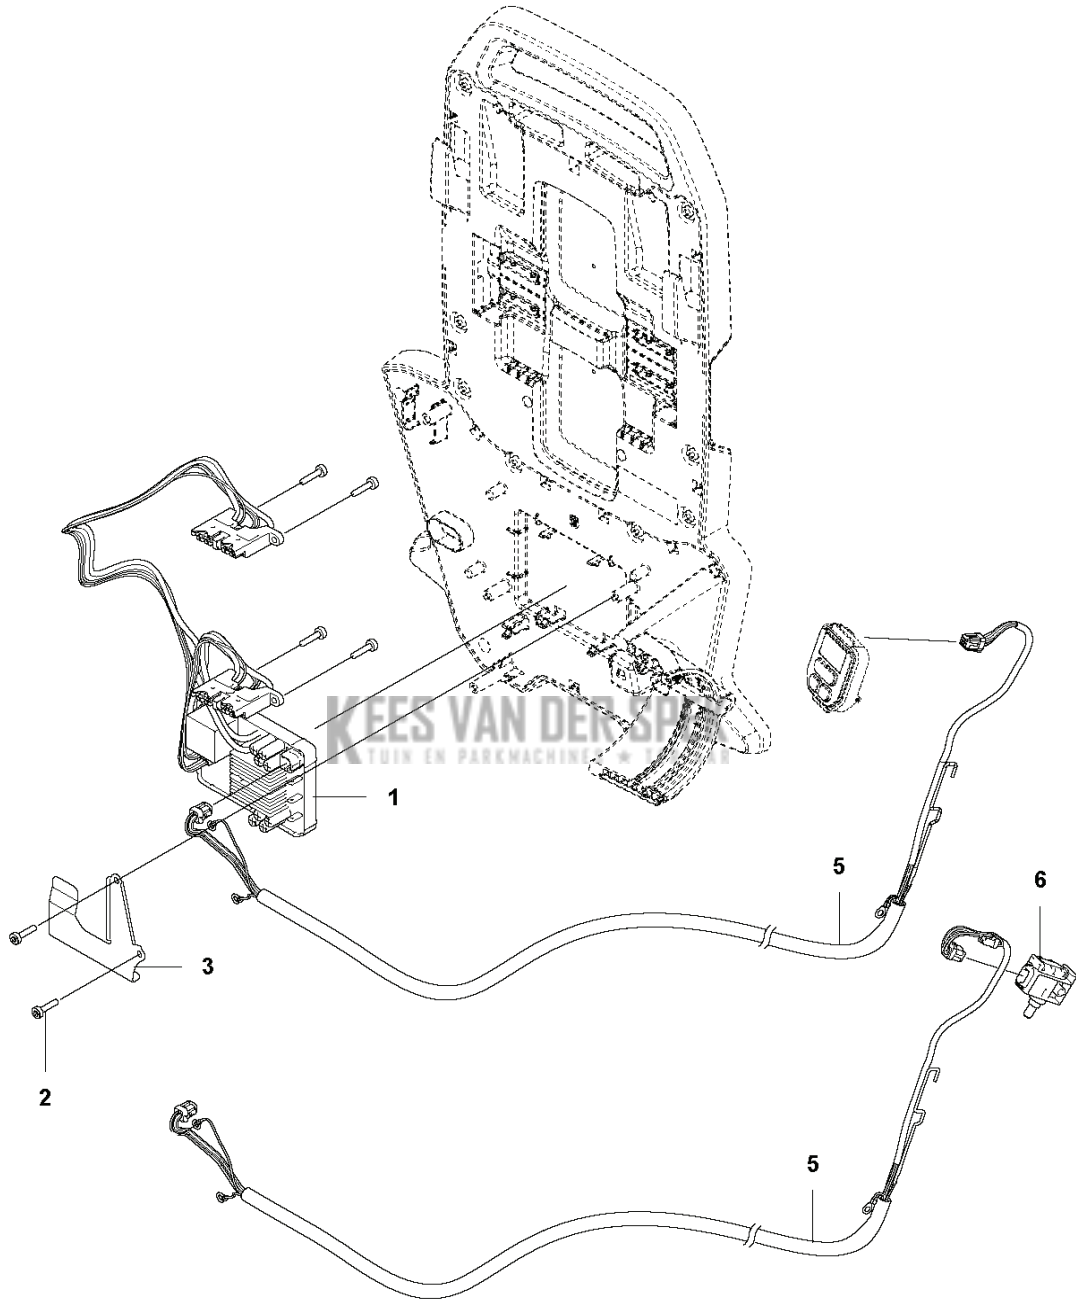

E 340iBT
ELECTRIC SYSTEM

BLOWERS

PXM_REF	PXM_PARTNO	DESCRIPTION	PXM_REMARK	QTY.
1	597348002	CONTROL UNIT	ROW	1
1	597347602	CONTROL UNIT	US	1
3	594035301	SPRING PLATE		1
5	593714601	WIRING ASSY	ROW	1
5	593711801	WIRING ASSY	US	1
6	582050701	SWITCH	US	1
2	580292901	SCREW ITXSCT		6