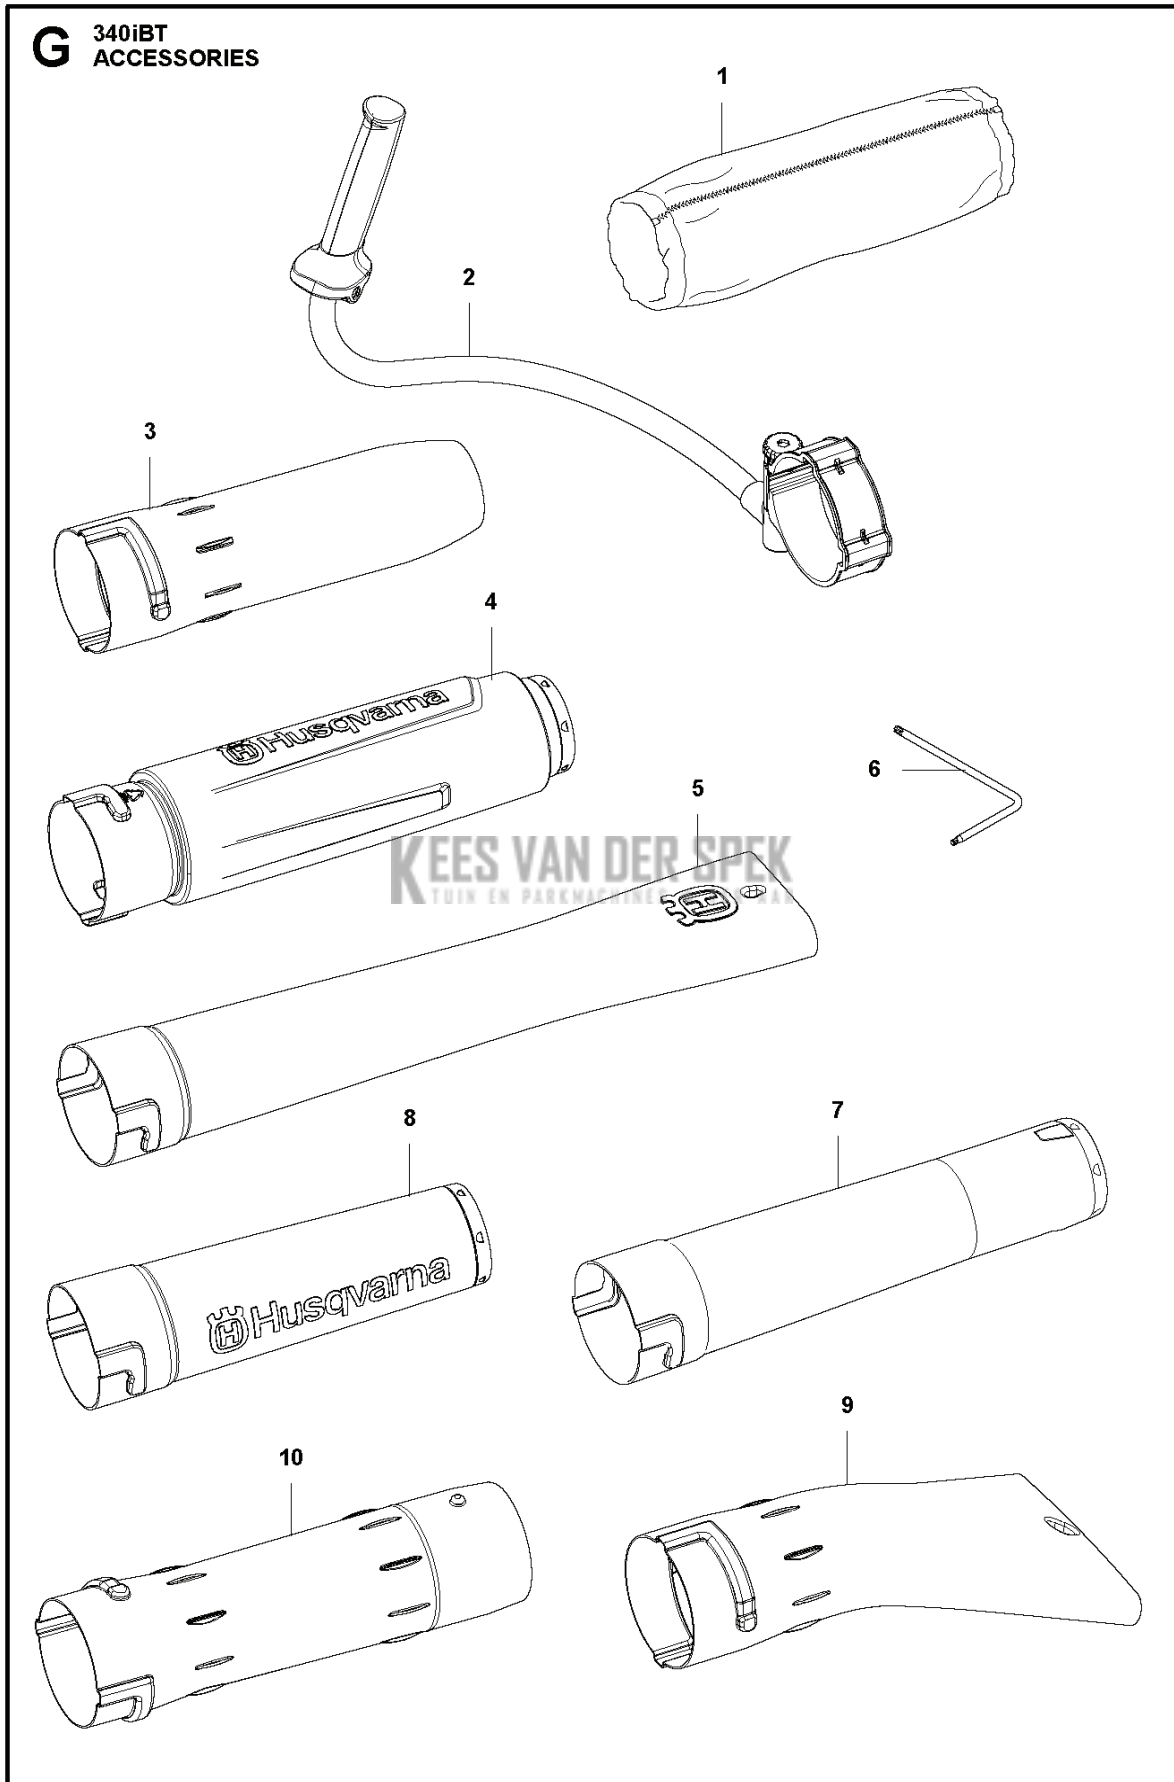

## BLOWERS

---

PXM_REF	PXM_PARTNO	DESCRIPTION	PXM_REMARK	QTY.
1	594035001	SLEEVE		1
2	544400004	HANDLEBAR ASSY		1
3	576581801	PIPE		1
4	589811701	TUBE ASSY		1
5	579797501	NOZZLE		1
6	575880701	WRENCH		1
7	586106302	TUBE ASSY		1
8	586106301	TUBE ASSY		1
9	576582701	NOZZLE		1
10	576581701	PIPE		1