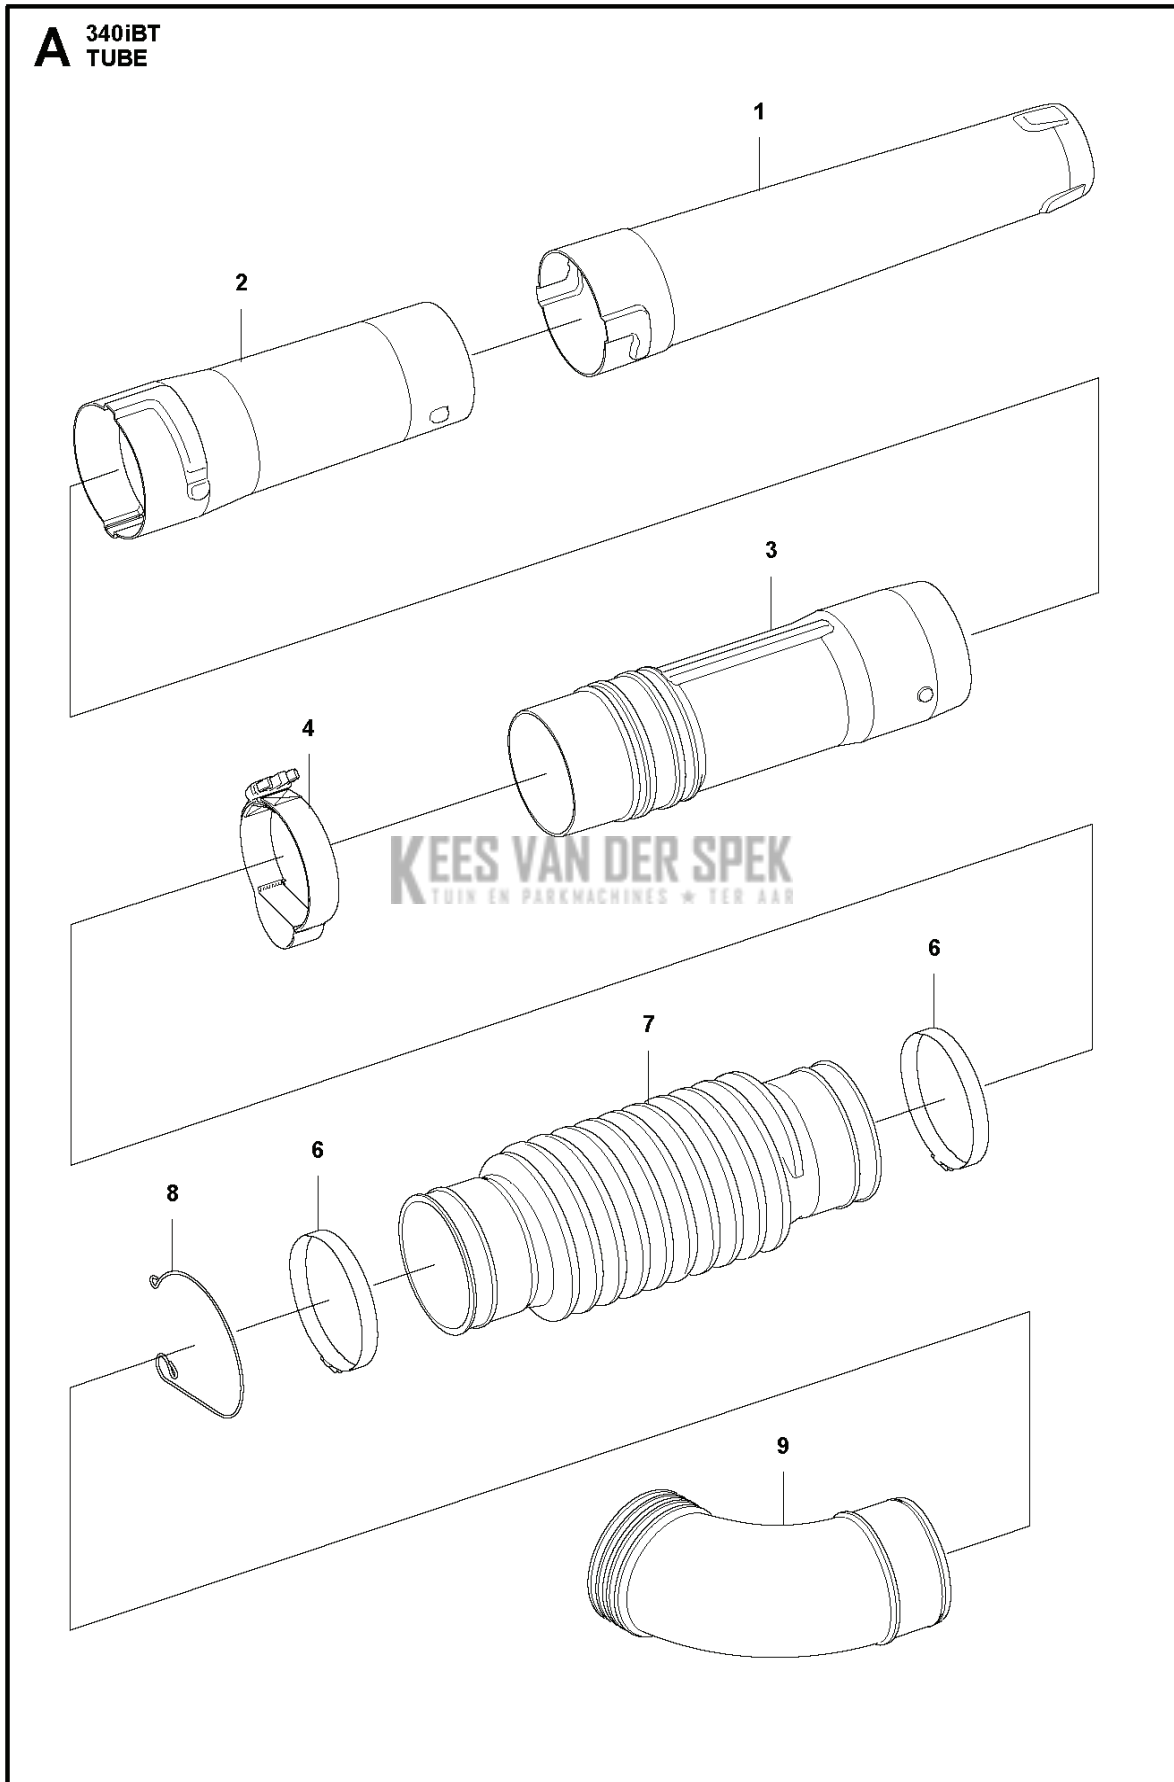

## BLOWERS

---

PXM_REF	PXM_PARTNO	DESCRIPTION	PXM_REMARK	QTY.
1	593165401	HANDLE HALF		1
2	593721701	TRIGGER	US	1
3	593044301	THROTTLE CONTROL ASSY	ROW	1
5	593913001	COVER		1
6	597597501	CONTROL PANEL	ROW	1
7	593838601	SPRING	ROW	1
10	593165501	HANDLE HALF		1
11	580292901	SCREW ITXSCT		3
12	525755109	SCREW ITXSCFM		1
13	503221012	HEXAGON NUT		1
14	576579701	HANDLE HOLDER		1
15	502204001	KNOB		1
16	725234451	SCREW EHHM		1
17	593734401	HOLDER		1
18	503226504	SQUARE NUT		1
19	593722001	CONTROL PANEL	US	1