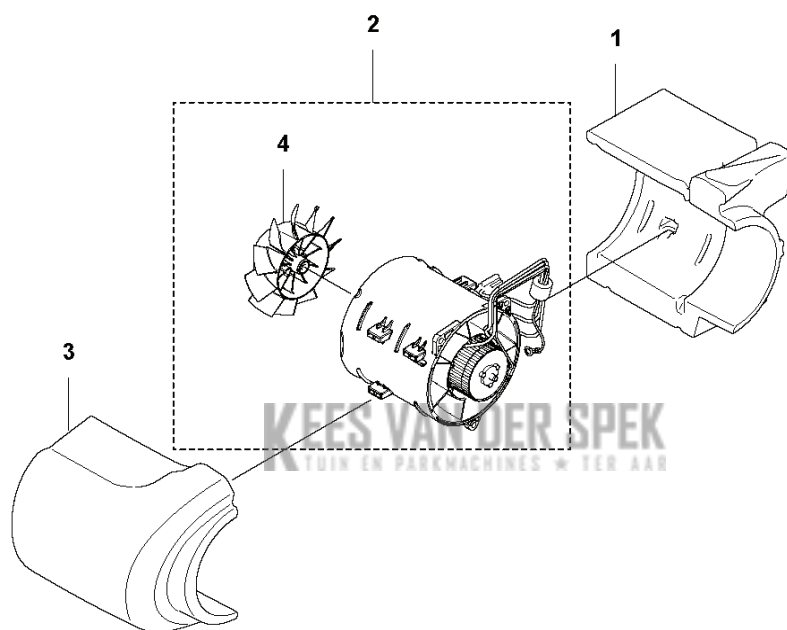

D 340iBT
FAN SYSTEM

BLOWERS

PXM_REF	PXM_PARTNO	DESCRIPTION	PXM_REMARK	QTY.
1	594906401	MUFFLER		1
2	597477202	MOTOR ASSY		1
3	594906501	MUFFLER		1
4	590818302	ROTOR		1 2

KEES VAN DER SPEK
TUIN EN PARKMACHINES * TER AAR