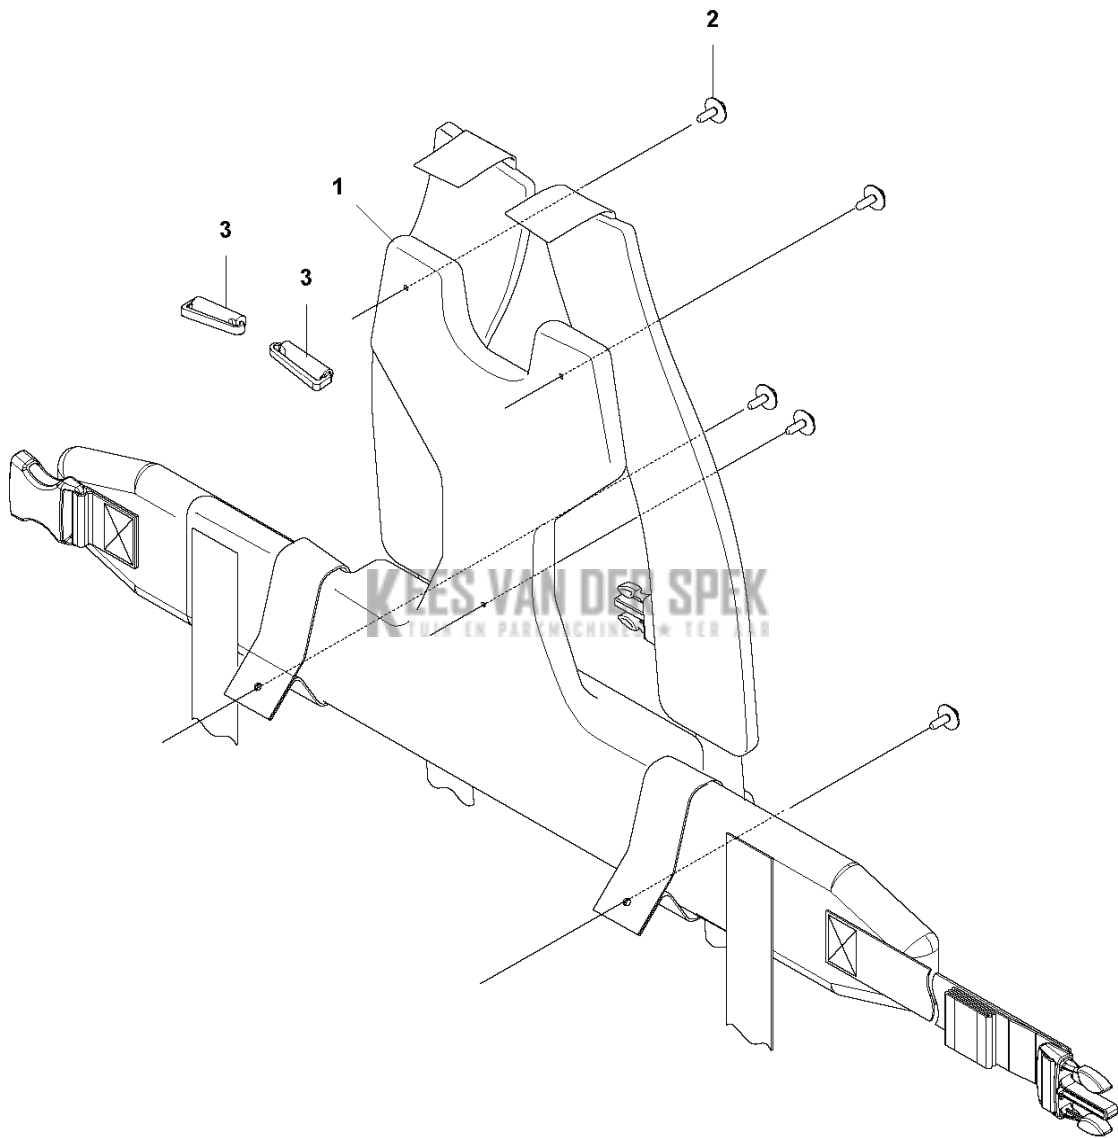

F 340iBT
HARNES

BLOWERS

PXM_REF	PXM_PARTNO	DESCRIPTION	PXM_REMARK	QTY.
1	576579101	PAD		1
2	576356601	SCREW ITXSCT		5
3	544270001	CLIP		2

KEES VAN DER SPEK
TUIN EN PARKMACHINES ✦ TER AAR