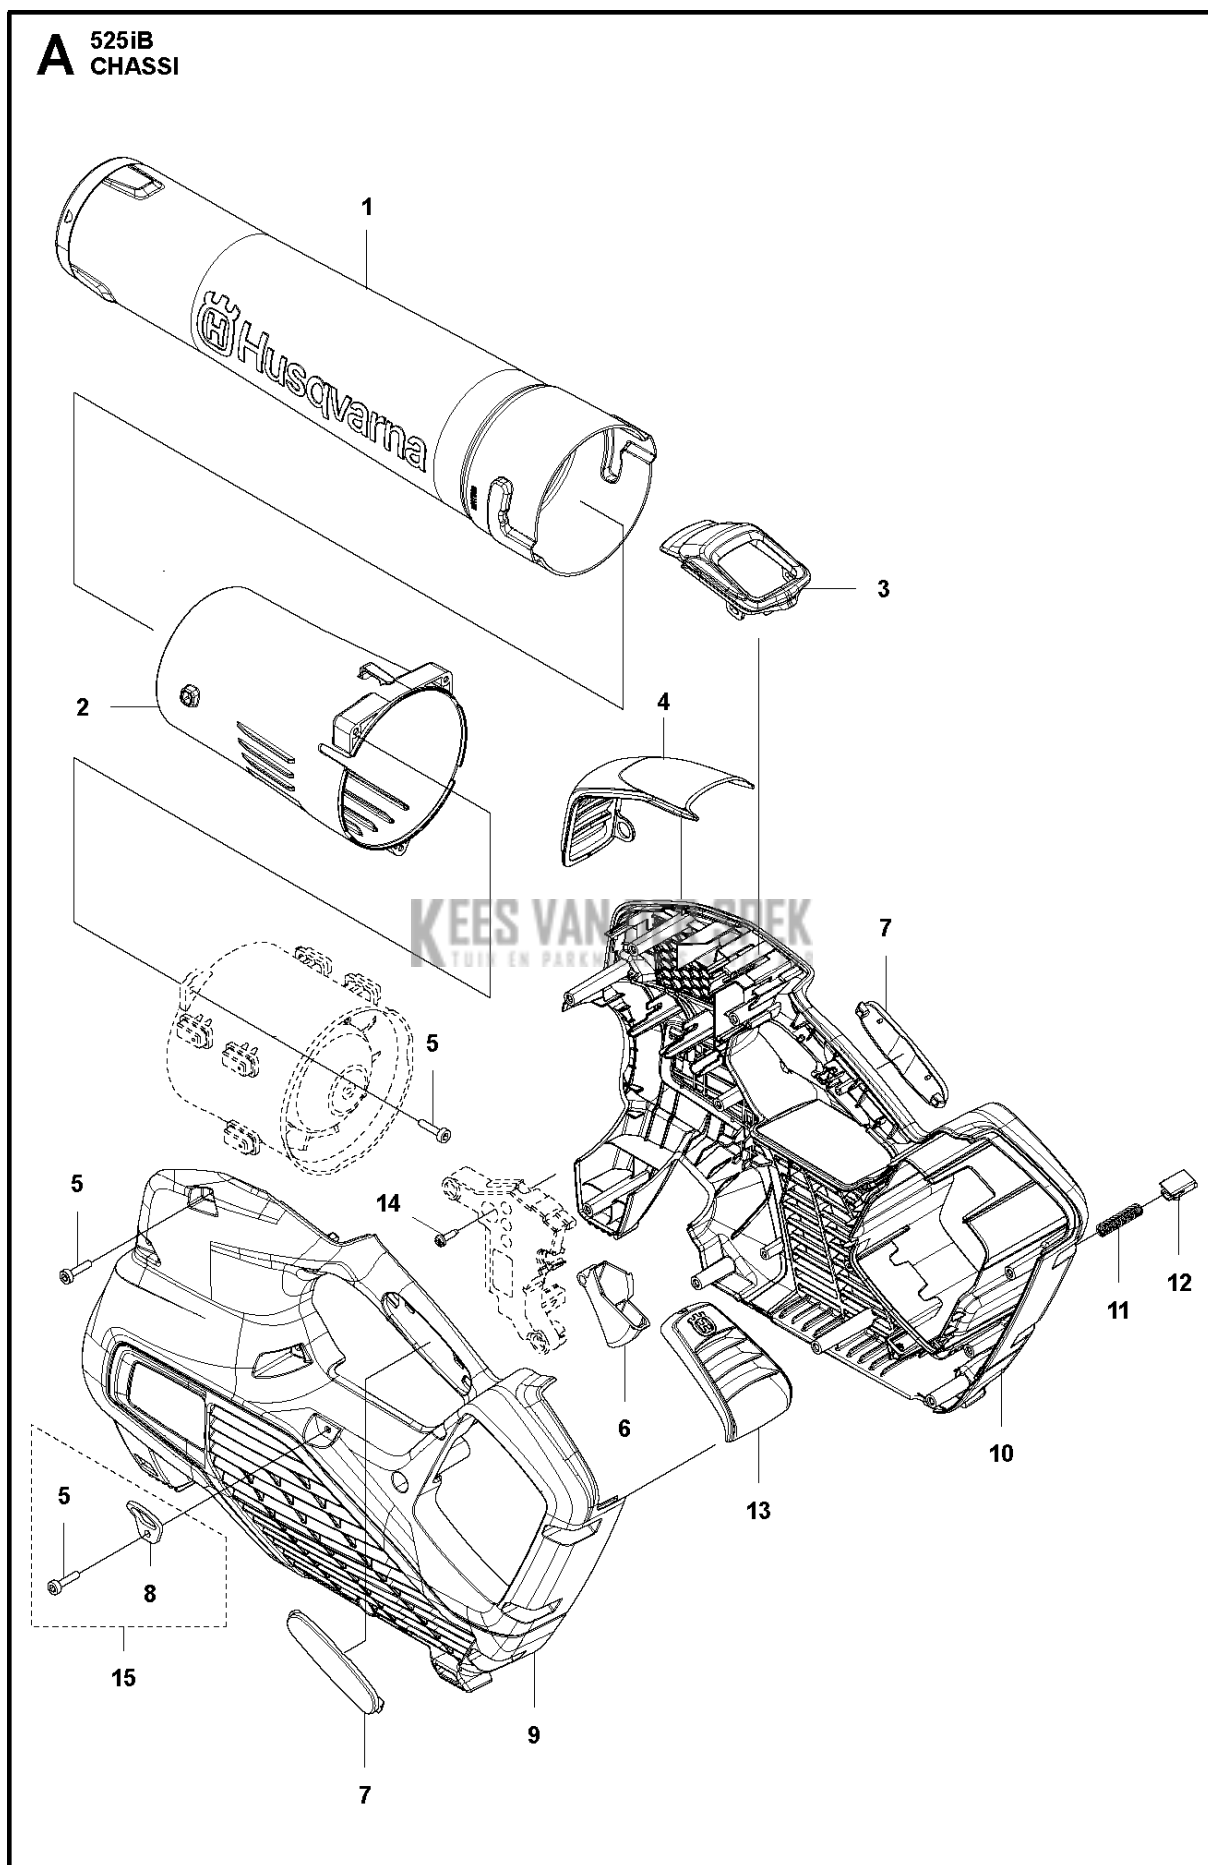

SPARE PARTS LIST

BLOWERS

KEES VAN DER SPEK
TUIN EN * TER AAR

525iB

A 525iB
CHASSI

Ref	Part No	Description	Remark	QTY	KIT
1	586 10 63-02	TUBE ASSY		1	
2	582 50 16-01	TUBE		1	
3	584 21 37-01	FRAME		1	
4	584 91 47-01	COVER		1	
5	579 21 19-01	SCREW IHSCT		16	15
6	579 56 41-02	THROTTLE CONTROL		1	
7	544 04 20-03	HANDLE INSERT		2	
8	586 51 42-01	EYELET		1	15
9	584 15 74-02	HOUSING		1	
10	584 15 73-02	HOUSING		1	
11	585 48 00-01	SPRING		1	
12	577 99 66-01	PUSH BUTTON		1	
13	576 90 12-01	COVER		1	
14	503 21 28-13	SCREW CCRPANT		1	
15	588 00 97-01	KIT		1	

B 525iB
DECALS

DECALS

525iB

Ref	Part No	Description	Remark	QTY KIT
1	586 83 41-06	DECAL		1
2	586 83 42-06	DECAL		1
3	577 84 43-01	DECAL		1

C 525iB
ELECTRIC SYSTEM

Ref	Part No	Description	Remark	QTY	KIT
1	587 94 86-01	CONTROL UNIT		1	
2	582 05 07-01	TRIGGER SWITCH		1	
3	582 83 76-01	WIRING ASSY		1	
4	587 32 72-01	BRACKET		1	3
5	503 21 28-13	SCREW CCRPANT		2	
6	586 49 22-01	SPRING		1	8
7	586 96 39-01	WIRING ASSY		1	
8	588 00 98-01	KIT		1	
9	593 81 30-01	CONNECTOR		1	3