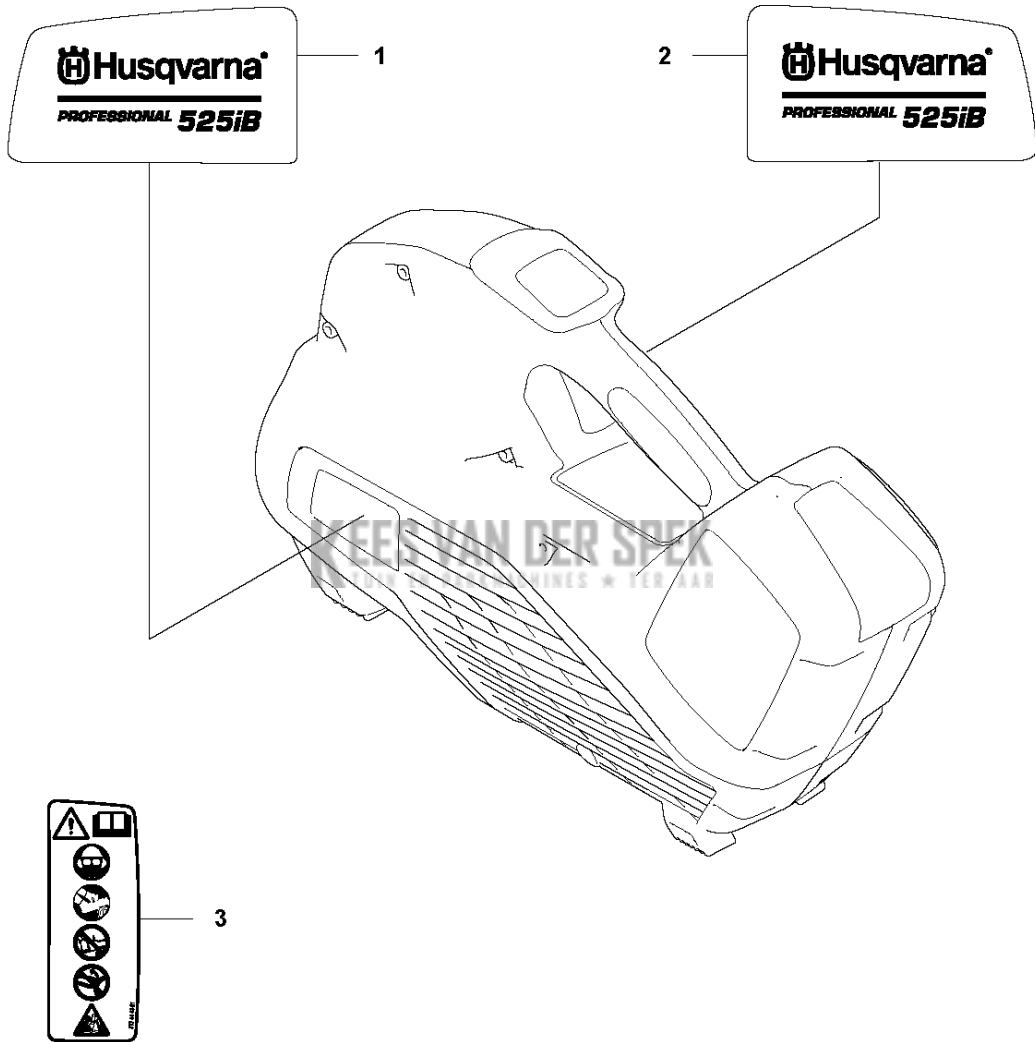

SPARE PARTS LIST

BLOWERS

KEES VAN DER SPEK
TUIN EN * TER AAR

525iB

A 525iB
CHASSI

Ref	Part No	Description	Remark	QTY	KIT
1	586 10 63-02	TUBE ASSY		1	
2	582 50 16-01	TUBE		1	
3	584 21 37-01	FRAME		1	
4	584 91 47-01	COVER		1	
5	579 21 19-01	SCREW IHSCT		16	15
6	579 56 41-02	THROTTLE CONTROL		1	
7	544 04 20-03	HANDLE INSERT		2	
8	586 51 42-01	EYELET		1	15
9	584 15 74-02	HOUSING		1	
10	584 15 73-02	HOUSING		1	
11	585 48 00-01	SPRING		1	
12	577 99 66-01	PUSH BUTTON		1	
13	576 90 12-01	COVER		1	
14	503 21 28-13	SCREW CCRPANT		1	
15	588 00 97-01	KIT		1	

B 525iB
DECALS

DECALS

525iB

Ref	Part No	Description	Remark	QTY KIT
1	586 83 41-06	DECAL		1
2	586 83 42-06	DECAL		1
3	577 84 43-01	DECAL		1

C 525iB
ELECTRIC SYSTEM

Ref	Part No	Description	Remark	QTY	KIT
1	587 94 86-01	CONTROL UNIT		1	
2	582 05 07-01	TRIGGER SWITCH		1	
3	582 83 76-01	WIRING ASSY		1	
4	587 32 72-01	BRACKET		1	3
5	503 21 28-13	SCREW CCRPANT		2	
6	586 49 22-01	SPRING		1	8
7	586 96 39-01	WIRING ASSY		1	
8	588 00 98-01	KIT		1	
9	593 81 30-01	CONNECTOR		1	3