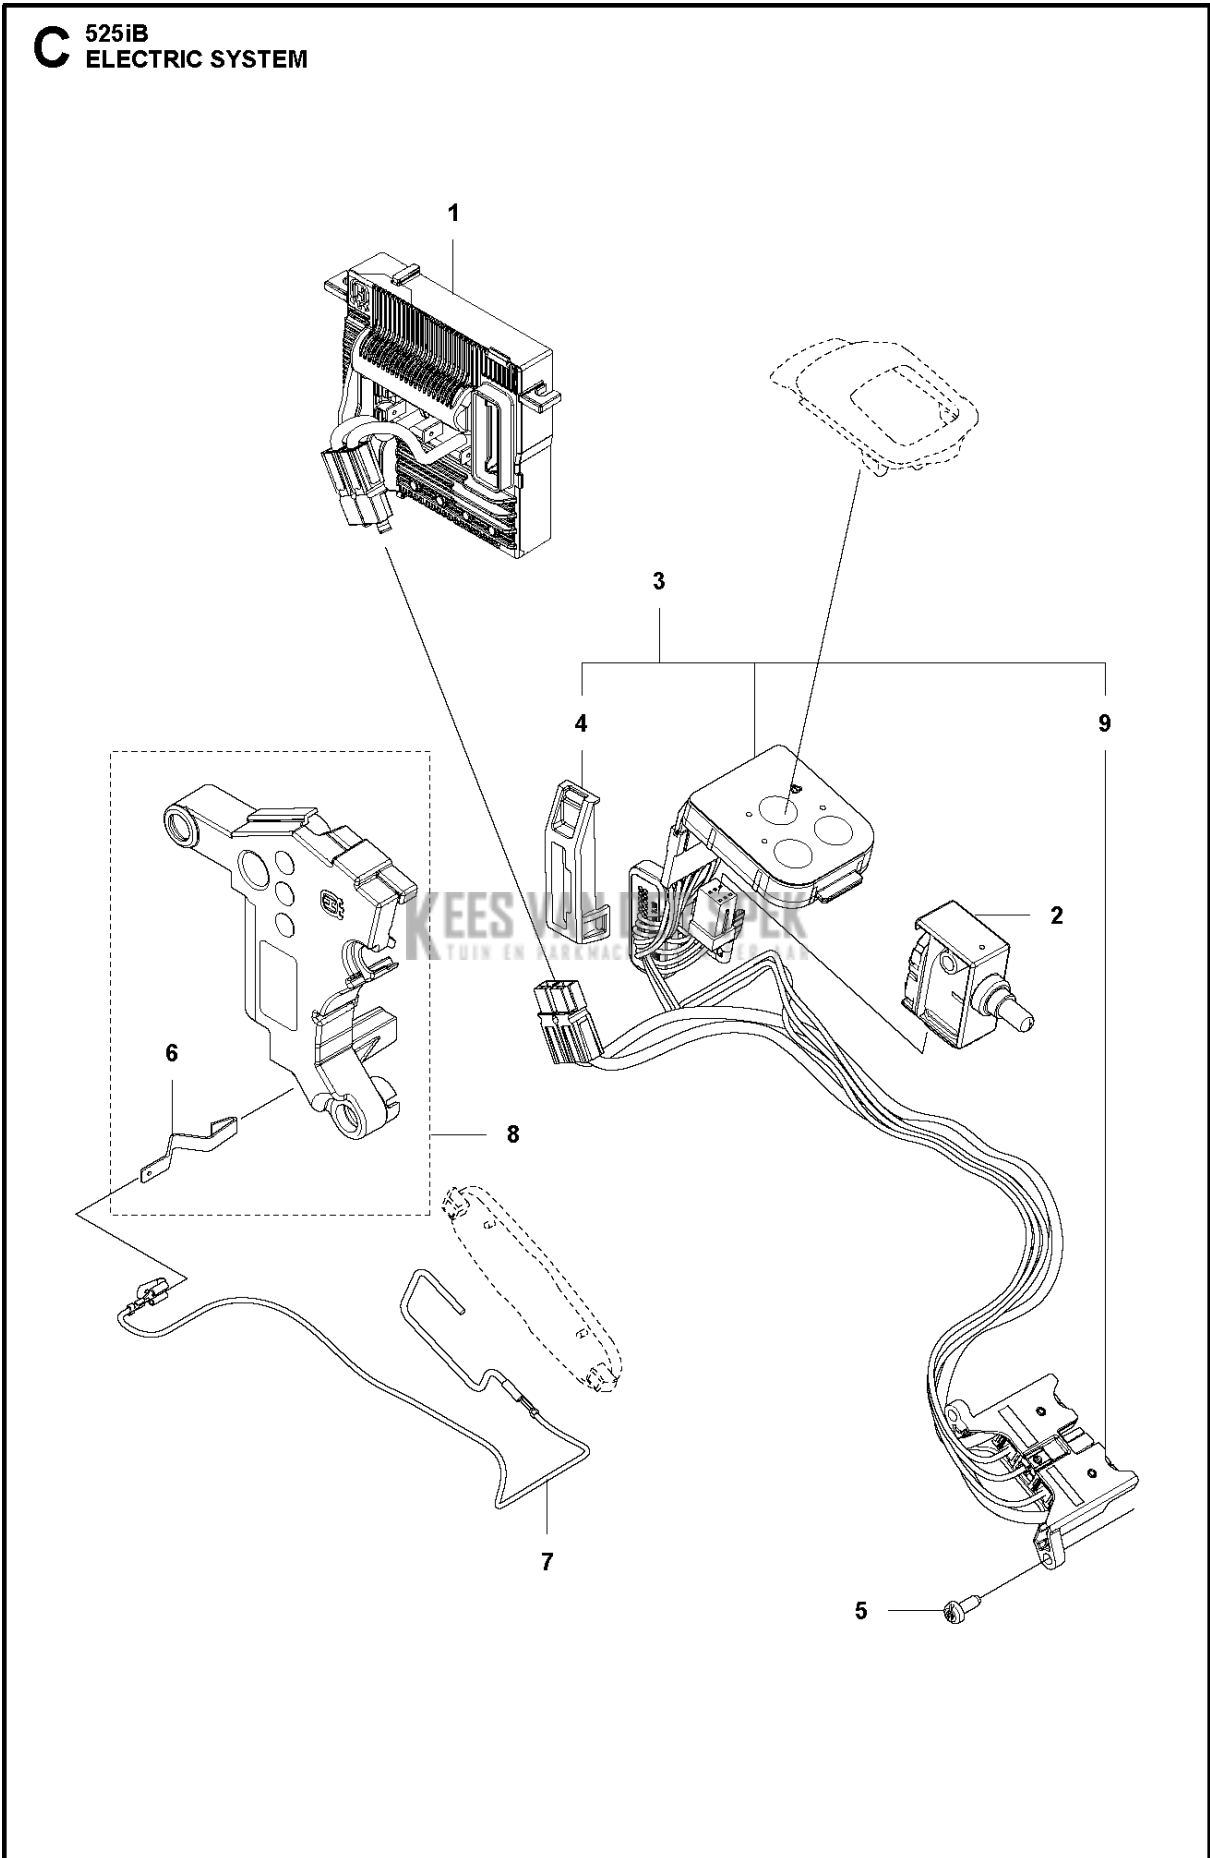

SPARE PARTS LIST

BLOWERS

KEES VAN DER SPEK
TUIN EN * TER AAR

525iB

A 525iB
CHASSI

Ref	Part No	Description	Remark	QTY	KIT
1	586 10 63-02	TUBE ASSY		1	
2	582 50 16-01	TUBE		1	
3	584 21 37-01	FRAME		1	
4	584 91 47-01	COVER		1	
5	579 21 19-01	SCREW IHSCT		16	15
6	579 56 41-02	THROTTLE CONTROL		1	
7	544 04 20-03	HANDLE INSERT		2	
8	586 51 42-01	EYELET		1	15
9	584 15 74-02	HOUSING		1	
10	584 15 73-02	HOUSING		1	
11	585 48 00-01	SPRING		1	
12	577 99 66-01	PUSH BUTTON		1	
13	576 90 12-01	COVER		1	
14	503 21 28-13	SCREW CCRPANT		1	
15	588 00 97-01	KIT		1	

B 525iB
DECALS

DECALS

525iB

Ref	Part No	Description	Remark	QTY KIT
1	586 83 41-06	DECAL		1
2	586 83 42-06	DECAL		1
3	577 84 43-01	DECAL		1

C 525iB
ELECTRIC SYSTEM

Ref	Part No	Description	Remark	QTY	KIT
1	587 94 86-01	CONTROL UNIT		1	
2	582 05 07-01	TRIGGER SWITCH		1	
3	582 83 76-01	WIRING ASSY		1	
4	587 32 72-01	BRACKET		1	3
5	503 21 28-13	SCREW CCRPANT		2	
6	586 49 22-01	SPRING		1	8
7	586 96 39-01	WIRING ASSY		1	
8	588 00 98-01	KIT		1	
9	593 81 30-01	CONNECTOR		1	3

D 525iB
FAN SYSTEM

Ref	Part No	Description	Remark	QTY	KIT
1	586 49 22-01	SPRING		1	5
2	503 91 10-01	SUSPENSION		6	
3	503 20 25-12	SCREW IHSCM		3	5
4	584 15 60-01	ROTOR		1	5
5	588 00 99-01	MOTOR ASSY		1	

E 525iB
ACCESSORIES

ACCESSORIES

525iB

Ref	Part No	Description	Remark	QTY KIT
1	537 21 62-01	HARNESS		1
2	586 10 63-01	TUBE ASSY	Round Nozzle (300mm)	1
3	586 10 63-02	TUBE ASSY	Round Nozzle (400mm)	1
4	589 81 17-01	TUBE ASSY	Nozzle Silencer (400mm)	1
5	579 79 75-01	NOZZLE	Flat Nozzle (600mm)	1