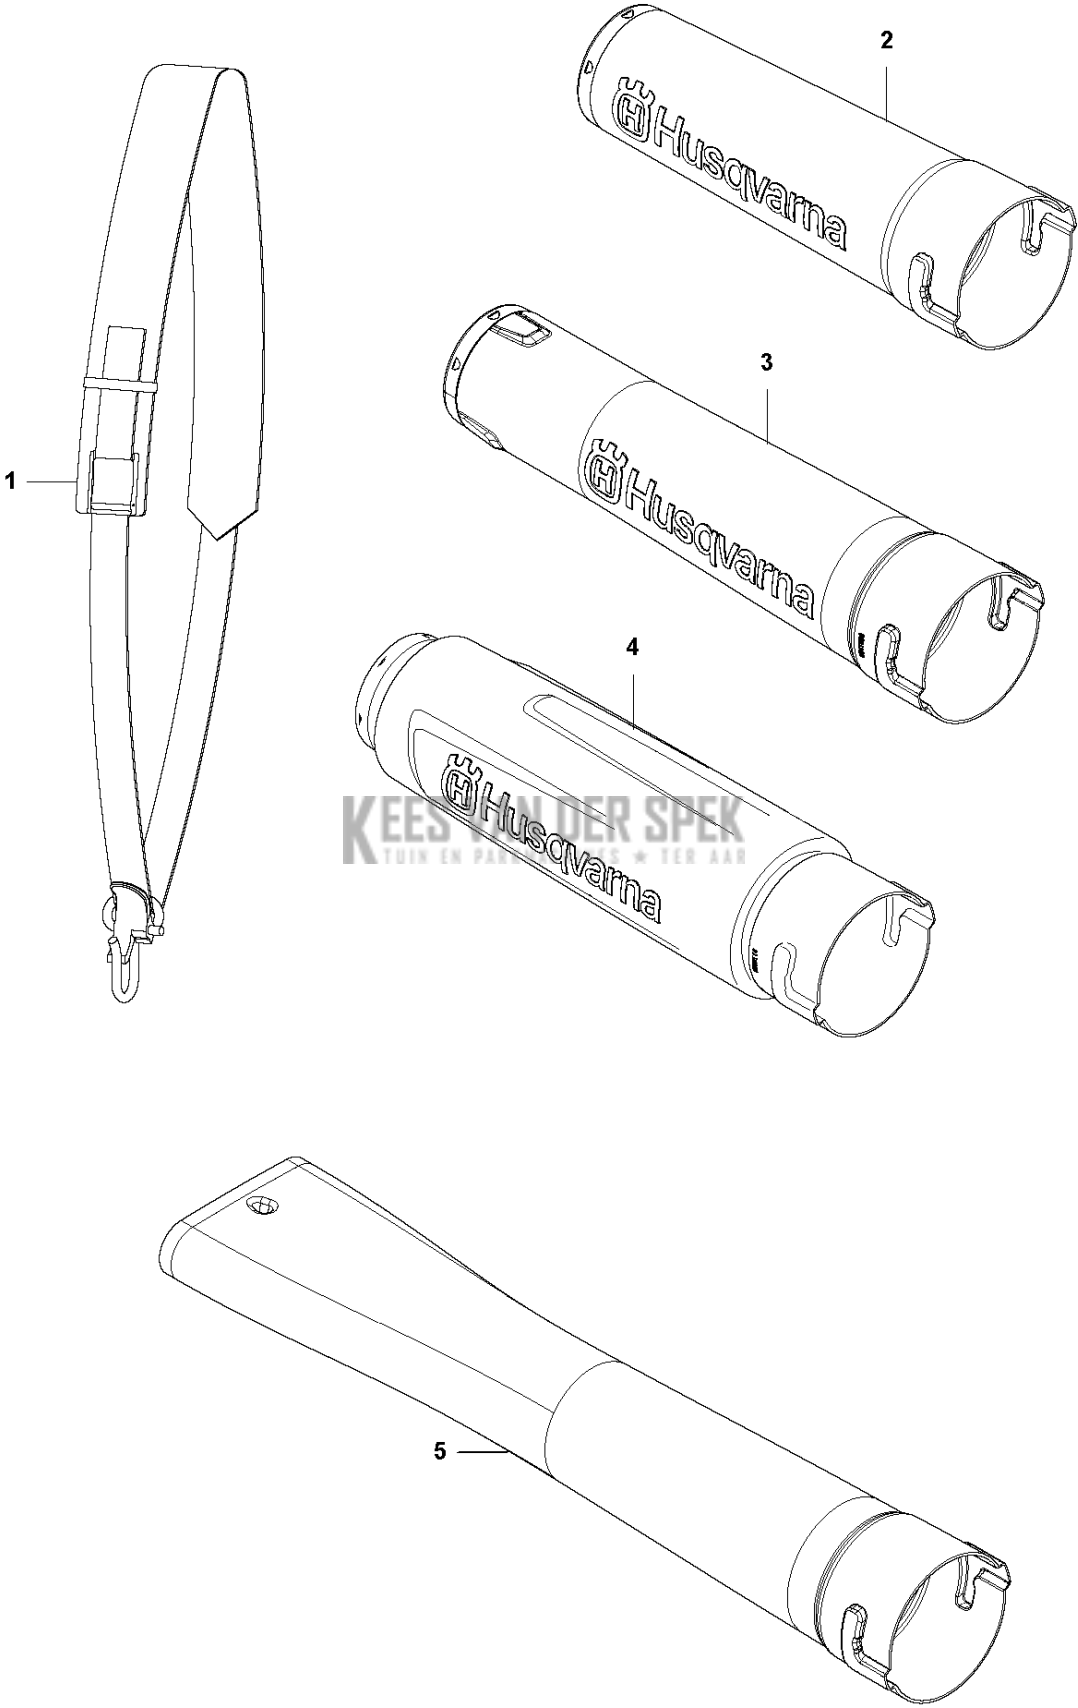

E 525iB
ACCESSORIES

ACCESSORIES

525iB

Ref	Part No	Description	Remark	QTY KIT
1	537 21 62-01	HARNESS		1
2	586 10 63-01	TUBE ASSY	Round Nozzle (300mm)	1
3	586 10 63-02	TUBE ASSY	Round Nozzle (400mm)	1
4	589 81 17-01	TUBE ASSY	Nozzle Silencer (400mm)	1
5	579 79 75-01	NOZZLE	Flat Nozzle (600mm)	1

KEES VAN DER SPEK
TUIN EN PARKMACHINES ★ TER AAR