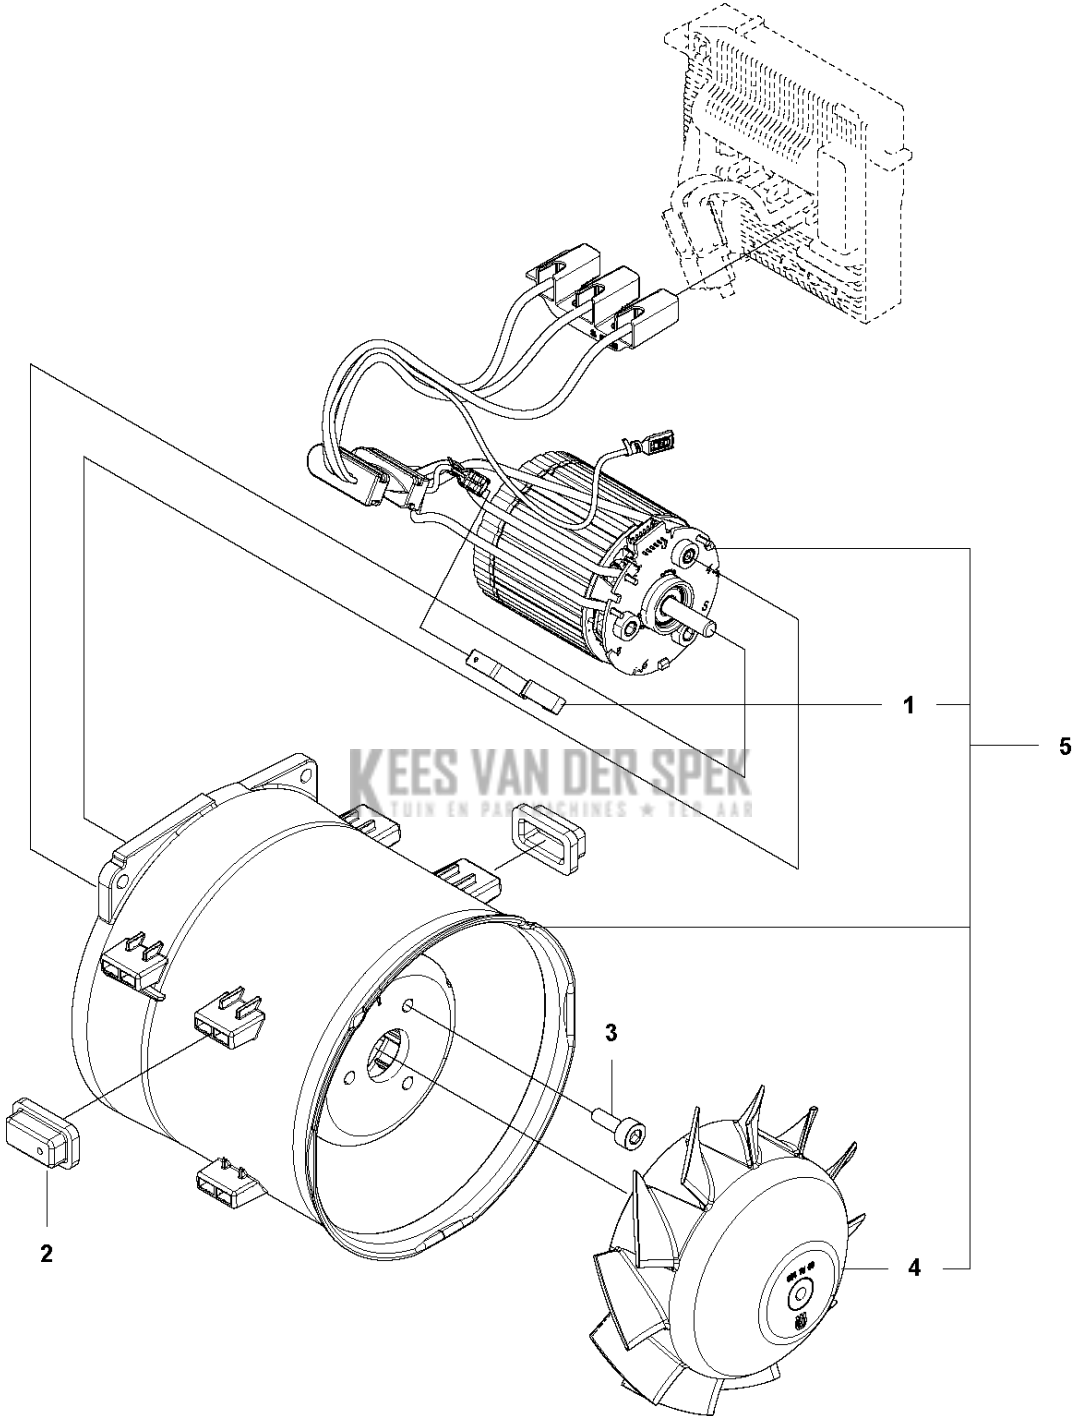

SPARE PARTS LIST

BLOWERS

KEES VAN DER SPEK
TUIN EN * TER AAR

525iB

A 525iB
CHASSI

Ref	Part No	Description	Remark	QTY	KIT
1	586 10 63-02	TUBE ASSY		1	
2	582 50 16-01	TUBE		1	
3	584 21 37-01	FRAME		1	
4	584 91 47-01	COVER		1	
5	579 21 19-01	SCREW IHSCT		16	15
6	579 56 41-02	THROTTLE CONTROL		1	
7	544 04 20-03	HANDLE INSERT		2	
8	586 51 42-01	EYELET		1	15
9	584 15 74-02	HOUSING		1	
10	584 15 73-02	HOUSING		1	
11	585 48 00-01	SPRING		1	
12	577 99 66-01	PUSH BUTTON		1	
13	576 90 12-01	COVER		1	
14	503 21 28-13	SCREW CCRPANT		1	
15	588 00 97-01	KIT		1	

B 525iB
DECALS

DECALS

525iB

Ref	Part No	Description	Remark	QTY KIT
1	586 83 41-06	DECAL		1
2	586 83 42-06	DECAL		1
3	577 84 43-01	DECAL		1

C 525iB
ELECTRIC SYSTEM

Ref	Part No	Description	Remark	QTY	KIT
1	587 94 86-01	CONTROL UNIT		1	
2	582 05 07-01	TRIGGER SWITCH		1	
3	582 83 76-01	WIRING ASSY		1	
4	587 32 72-01	BRACKET		1	3
5	503 21 28-13	SCREW CCRPANT		2	
6	586 49 22-01	SPRING		1	8
7	586 96 39-01	WIRING ASSY		1	
8	588 00 98-01	KIT		1	
9	593 81 30-01	CONNECTOR		1	3

D 525iB
FAN SYSTEM

Ref	Part No	Description	Remark	QTY	KIT
1	586 49 22-01	SPRING		1	5
2	503 91 10-01	SUSPENSION		6	
3	503 20 25-12	SCREW IHSCM		3	5
4	584 15 60-01	ROTOR		1	5
5	588 00 99-01	MOTOR ASSY		1	

E 525iB
ACCESSORIES

ACCESSORIES

525iB

Ref	Part No	Description	Remark	QTY KIT
1	537 21 62-01	HARNESS		1
2	586 10 63-01	TUBE ASSY	Round Nozzle (300mm)	1
3	586 10 63-02	TUBE ASSY	Round Nozzle (400mm)	1
4	589 81 17-01	TUBE ASSY	Nozzle Silencer (400mm)	1
5	579 79 75-01	NOZZLE	Flat Nozzle (600mm)	1