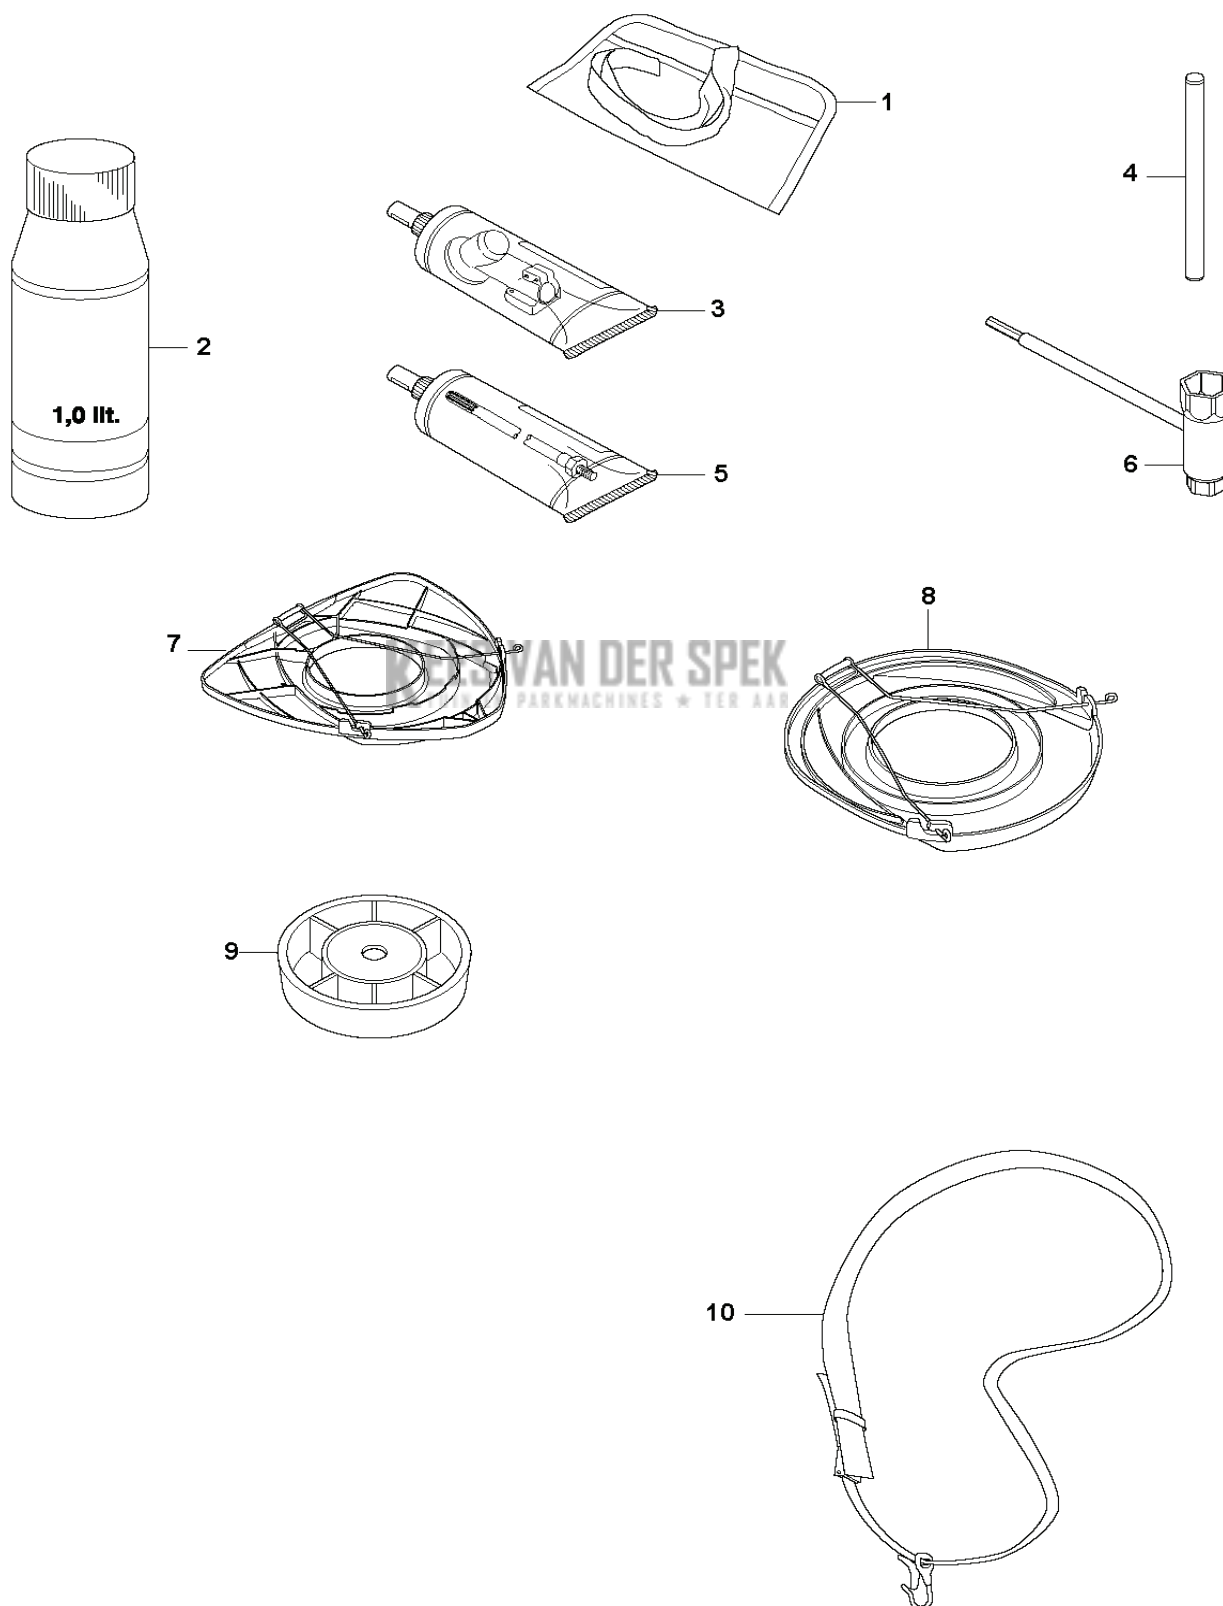

SPARE PARTS CATALOGUE
BRUSHCUTTERS/CLEARING SAWS: HUSQVARNA 535RX

KEES VAN DER SPEK
TUIN EN PARKMACHINES * TER AAR

Spare Parts List

SPARE PARTS LIST

BRUSHCUTTERS/CLEARING SAWS

HUSQVARNA 535RX

R2 535 RX, 535 RJ, 535 RXT, 535 LS
ACCESSORIES