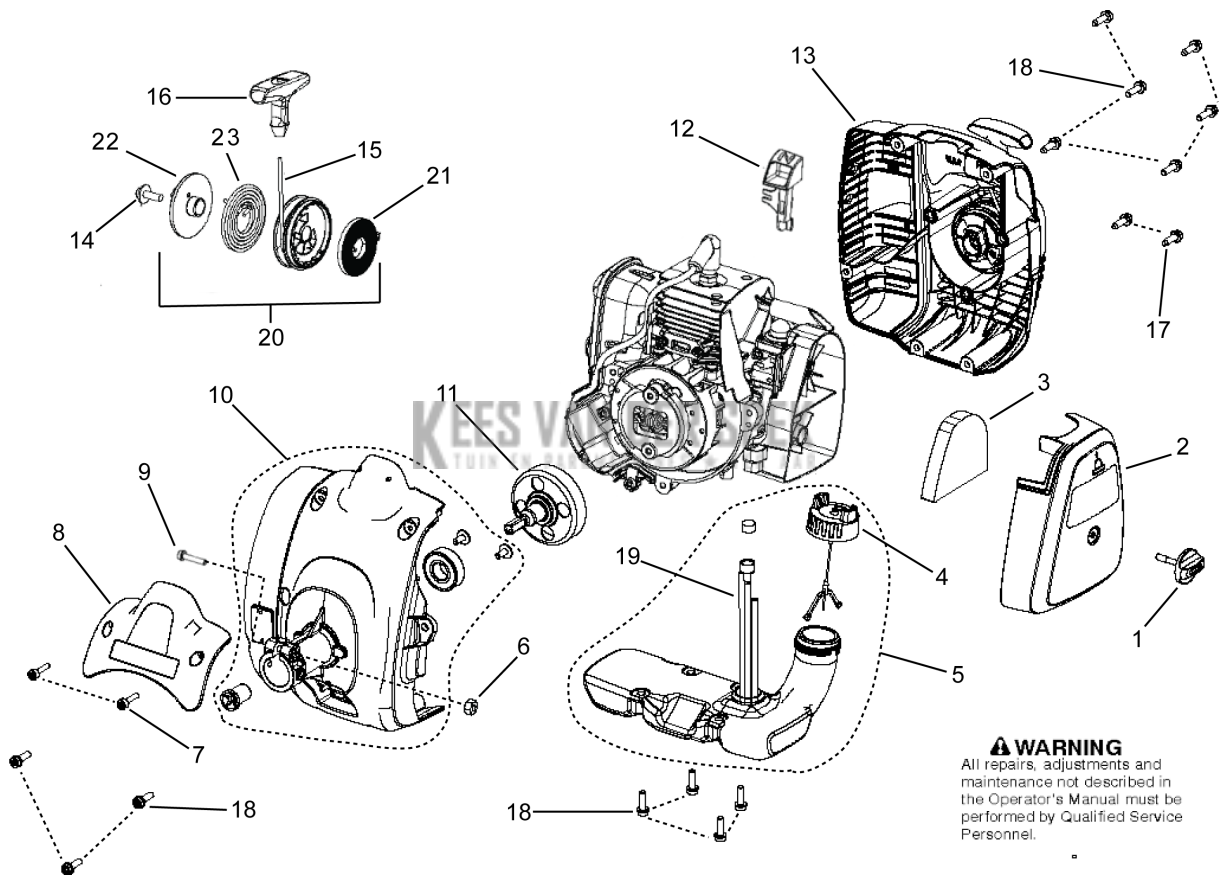

HOUSING

129 R, 967193301, 2016-03, ROW

Ref	Part No	Description	Remark	QTY	KIT
1	537 21 32-09	KNOB		1	
2	524 85 38-01	FILTER COVER		1	
3	574 24 27-01	AIR FILTER		1	
4	574 16 23-04	TANK CAP ASSY		1	
5	545 00 80-94	KIT		1	4, 19, fuel filter
6	731 23 14-01	HEXAGON NUT		1	
7	574 44 40-01	SCREW ITXSCT		1	
8	585 64 49-01	GUARD		1	
9	525 75 51-04	SCREW ITXSFCM		1	
10	584 99 38-01	CLUTCH COVER ASSY		1	
11	578 42 66-01	CLUTCH DRUM ASSY		1	
12	524 85 37-01	CHOKE BUTTON		1	
13	580 29 40-01	STARTER ASSY		1	
14	545 11 28-01	SCREW		1	
15	545 00 80-79	KIT-ROPE		1	
16	575 48 95-01	STARTER HANDLE		1	
17	573 92 58-01	SCREW ITXSCT		1	
18	525 75 51-01	SCREW ITXSFCM		1	
19	545 00 80-96	KIT		1	
20	585 53 03-01	KIT		1	15,16,21
21	545 00 80-87	SPRING		1	
22	579 36 62-01	PULLEY		1	
23	578 46 51-01	SPRING		1	
-	574 60 39-01	FUEL FILTER		1