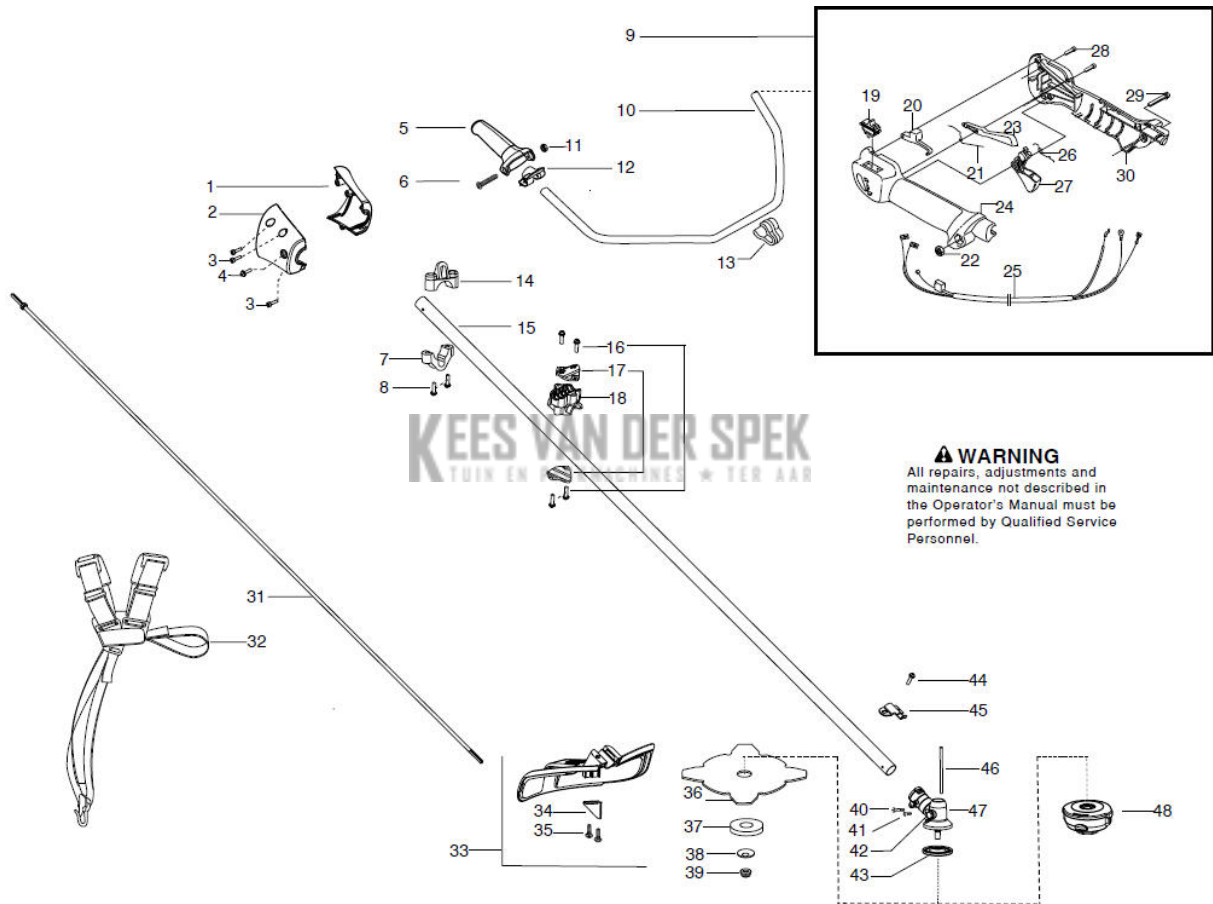

KEES VAN DER SPEK
TUIN EN GRASMACHINES * TER AAR

⚠ WARNING
All repairs, adjustments and maintenance not described in the Operator's Manual must be performed by Qualified Service Personnel.

Ref	Part No	Description	Remark	QTY KIT
1	574 81 07-01	CONE		1
2	574 81 03-01	CONE		1
3	574 44 40-01	SCREW ITXSCT		1
4	584 29 40-01	SCREW ITXPANT		1
5	537 17 28-02	HANDLE		1
6	503 20 02-45	SCREW IHSCFM		1
7	545 05 66-01	CLAMP		1
8	530 01 59-40	SCREW		1
9	545 12 55-05	THROTTLE ASSY		1
10	502 19 95-04	HANDLEBAR		1
11	731 23 14-01	HEXAGON NUT		1
12	537 17 29-01	COVER		1
13	502 21 12-01	STAPLE		1
14	545 11 33-01	CLAMP		1
15	580 44 66-21	KIT		1
16	584 41 00-01	SCREW		1
17	530 05 85-63	BRACKET		1
18	545 05 85-01	BRACKET		1
19	537 41 90-01	SWITCH		1
20	537 16 07-03	STARTER THROTTLE LOC		1
21	537 17 43-01	SPRING		1
22	503 22 10-13	HEXAGON NUT		1
23	506 49 51-01	THROTTLE LOCKOUT		1
24	537 16 02-09	HANDLE HALF		1
25	580 29 43-01	CABLE ASSY		1
26	537 17 42-01	SPRING THROTTLE TRIG		1
27	506 49 50-01	THROTTLE CONTROL		1
28	574 44 40-01	SCREW ITXSCT		1
29	503 20 07-35	SCREW IHSCFM		1
30	537 16 03-02	HANDLE HALF		1
31	545 00 75-07	SHAFT		1
32	537 21 63-01	HARNESS		1
33	580 44 66-06	KIT		1
34	530 05 22-86	LINE		1
35	584 41 00-01	SCREW		1
36	504 00 13-03	GRASS BLADE		1
37	503 89 01-01	SUPPORT CUP		1
38	537 28 56-01	SUPPORT FLANGE		1
39	503 85 63-01	NUT		1
40	584 41 05-01	SCREW		1
41	584 41 06-01	SCREW		1
42	575 72 46-01	PLUG		1
43	537 23 49-01	DRIVER ASSY		1
44	584 41 01-01	SCREW		1
45	530 05 75-54	BRACKET		1
46	502 28 59-01	STOP		1
47	530 09 62-95	BEVEL GEAR		1
48	537 33 83-06	TRIMMER HEAD		1
	587 34 42-01	TRANSPORT GUARD		1
	530 03 11-59	WRENCH		1

KEES VAN DER SPEK
TUIN EN PARKMACHINES * TER AAR