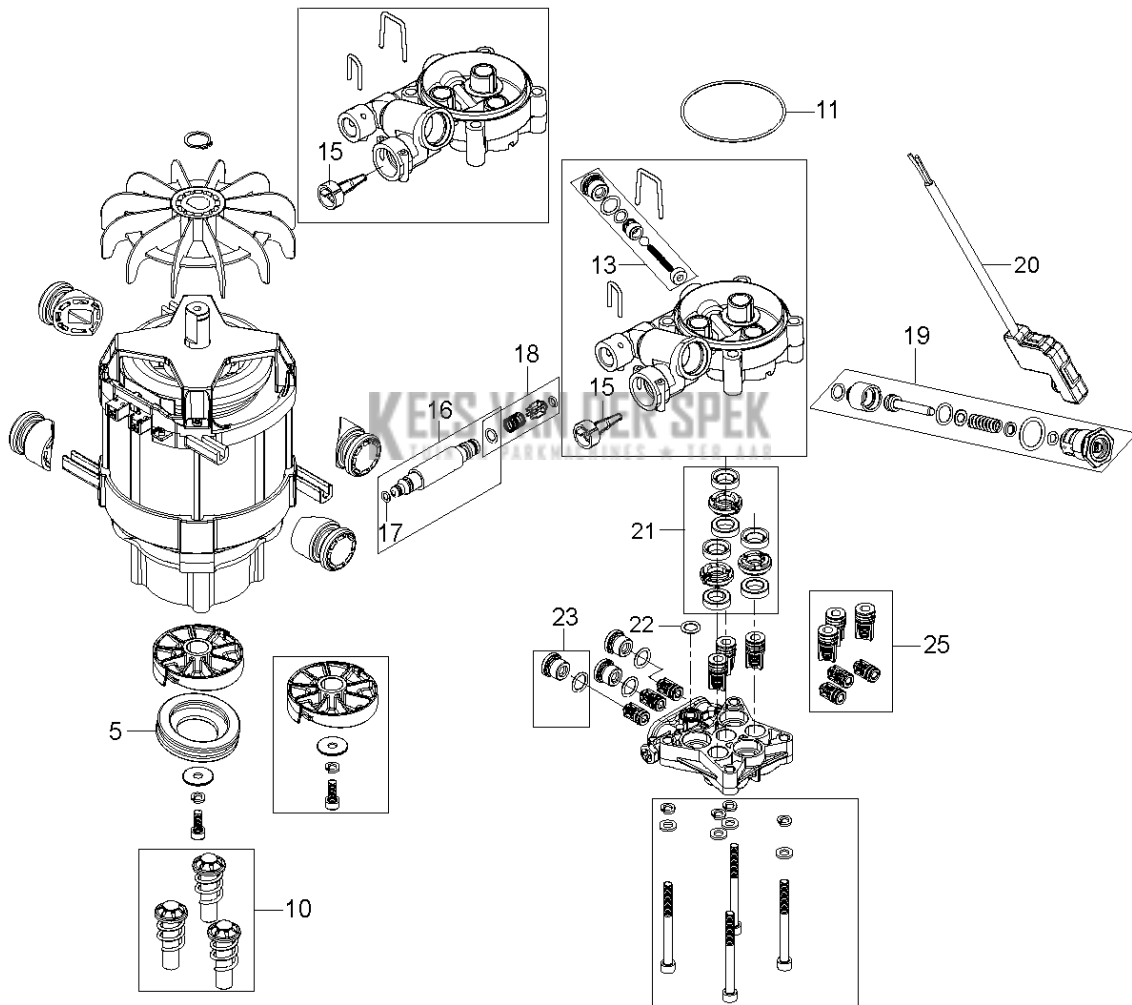

PW 345C, 2017-10

Ref	Part No	Description	Remark	QTY KIT
1	592 61 76-33	GUN	G4 GUN DARK GREY	1
2	592 61 76-55	SERVICE KIT	KIT F. G3 GUN SPRING & VALVE	1
4	592 61 76-35	TUBE	G4 NOZZLE TUBE SHORT	1
5	592 61 76-34	TUBE	G4 NOZZLE TUBE 55MM DARK GREY	1
6	592 61 76-73	O-RING	O-RING 9.0X2.6 SH90 NBR	1
8	592 61 76-57	NOZZLE	LOW PRESSURE NOZZLE W.O-RINGS	1
9	592 61 76-48	HOSE	HOSE TEXTILE SOFT 8M FOR MODEL	1
10	740 42 03-00	O-RING	O-RING 5.1X1.6 VITON SH 90	1
14	592 61 76-05	NOZZLE	C&C POWER SPEED TURQUOISE	1
15	592 61 76-84	NOZZLE	PR TORNADO DARK BLUE	1
16	592 61 76-06	NOZZLE	C&C FOAMSPRAYER WITH BOTTLE	1

OVERVIEW

PW 345C

2017.04.06

2017.08.02

OVERVIEW

PW 345C, 2017-10

Ref	Part No	Description	Remark	QTY KIT
3	592 61 76-12	CAPACITOR	CAPACITOR UNIVERSAL MPX	1
4	592 61 76-26	COIL	EMC COIL UNIVERSAL	1
5	592 61 77-02	KNOB	SWITCH KNOB BLACK KIT	1
6	592 61 76-68	O-RING	O-RING 10.2X2.5 NBR 70	1
8	592 61 77-03	SWITCH	SWITCH ON/OFF WITH SHAFT	1
13	592 61 76-52	GASKET	INLET GASKET	1
15	593 00 23-01	HOLDER	LANCE HOLDER BOTTOM	1
16	592 61 77-14	INLET	WATER INLET NA01	1
28	593 09 58-01	HOLDER	LANCE HOLDER TOP DARK GREY	1

KEES VAN DER SPEK
TUIN EN PARKMACHINES * TER AAR

MOTOR PUMP

PW 345C

2015.08.20

2017.08.02

PUMP

PW 345C, 2017-10

Ref	Part No	Description	Remark	QTY KIT
5	592 61 77-05	BEARING	THRUST BALL BEARING	1
10	592 61 76-78	PISTON	PISTON COMPLETE KIT 3PCS	1
11	592 61 76-72	O-RING	O-RING 72X2 SH90	1
13	592 61 76-24	SERVICE KIT	EASY START KIT	1
15	592 61 76-51	FILTER	INLET FILTER MESH SP	1
16	592 61 76-75	QUICK COUPLING	OUTLET INSERT QUICK COUPLING	1
17	740 42 03-00	O-RING	O-RING 5.1X1.6 VITON SH 90	1
18	592 61 76-62	NON RETURN VALVE	NON RETURN VALVE COMPLETE	1
19	592 61 76-97	VALVE	START/STOP VALVE D3.05	1
20	592 61 76-61	MICRO SWITCH	MICROSWITCH BOX COMPLETE	1
21	592 61 77-06	COLLAR	THRUST COLLAR WATER KIT	1
22	503 26 30-26	O-RING	O-RING 10.0X2.2 NBR 90	1
23	592 61 76-93	CABLE	ROTARY CABLE HOOK ORANGE	3
25	592 61 76-53	VALVE	INLET OUTLET VALVE 6PCS	1