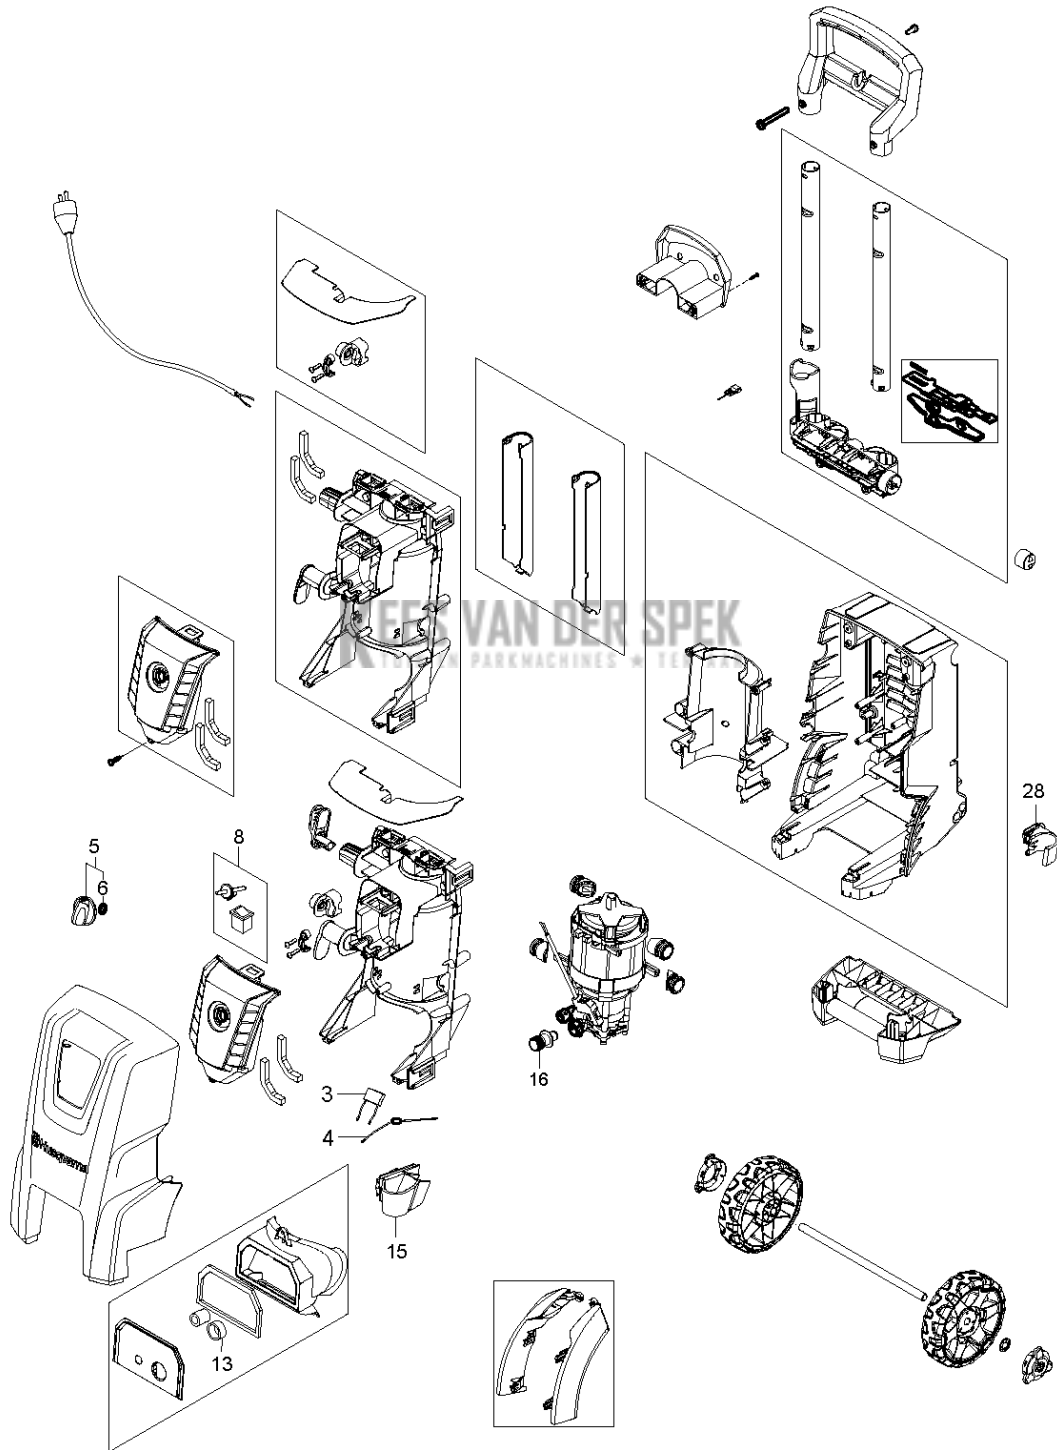

PW 345C, 2017-10

Ref	Part No	Description	Remark	QTY KIT
1	592 61 76-33	GUN	G4 GUN DARK GREY	1
2	592 61 76-55	SERVICE KIT	KIT F. G3 GUN SPRING & VALVE	1
4	592 61 76-35	TUBE	G4 NOZZLE TUBE SHORT	1
5	592 61 76-34	TUBE	G4 NOZZLE TUBE 55MM DARK GREY	1
6	592 61 76-73	O-RING	O-RING 9.0X2.6 SH90 NBR	1
8	592 61 76-57	NOZZLE	LOW PRESSURE NOZZLE W.O-RINGS	1
9	592 61 76-48	HOSE	HOSE TEXTILE SOFT 8M FOR MODEL	1
10	740 42 03-00	O-RING	O-RING 5.1X1.6 VITON SH 90	1
14	592 61 76-05	NOZZLE	C&C POWER SPEED TURQUOISE	1
15	592 61 76-84	NOZZLE	PR TORNADO DARK BLUE	1
16	592 61 76-06	NOZZLE	C&C FOAMSPRAYER WITH BOTTLE	1

OVERVIEW

PW 345C

2017.04.06

2017.08.02

OVERVIEW

PW 345C, 2017-10

Ref	Part No	Description	Remark	QTY KIT
3	592 61 76-12	CAPACITOR	CAPACITOR UNIVERSAL MPX	1
4	592 61 76-26	COIL	EMC COIL UNIVERSAL	1
5	592 61 77-02	KNOB	SWITCH KNOB BLACK KIT	1
6	592 61 76-68	O-RING	O-RING 10.2X2.5 NBR 70	1
8	592 61 77-03	SWITCH	SWITCH ON/OFF WITH SHAFT	1
13	592 61 76-52	GASKET	INLET GASKET	1
15	593 00 23-01	HOLDER	LANCE HOLDER BOTTOM	1
16	592 61 77-14	INLET	WATER INLET NA01	1
28	593 09 58-01	HOLDER	LANCE HOLDER TOP DARK GREY	1

KEES VAN DER SPEK
TUIN EN PARKMACHINES * TER AAR

MOTOR PUMP

PW 345C

2015.08.20

2017.08.02

PUMP

PW 345C, 2017-10

Ref	Part No	Description	Remark	QTY KIT
5	592 61 77-05	BEARING	THRUST BALL BEARING	1
10	592 61 76-78	PISTON	PISTON COMPLETE KIT 3PCS	1
11	592 61 76-72	O-RING	O-RING 72X2 SH90	1
13	592 61 76-24	SERVICE KIT	EASY START KIT	1
15	592 61 76-51	FILTER	INLET FILTER MESH SP	1
16	592 61 76-75	QUICK COUPLING	OUTLET INSERT QUICK COUPLING	1
17	740 42 03-00	O-RING	O-RING 5.1X1.6 VITON SH 90	1
18	592 61 76-62	NON RETURN VALVE	NON RETURN VALVE COMPLETE	1
19	592 61 76-97	VALVE	START/STOP VALVE D3.05	1
20	592 61 76-61	MICRO SWITCH	MICROSWITCH BOX COMPLETE	1
21	592 61 77-06	COLLAR	THRUST COLLAR WATER KIT	1
22	503 26 30-26	O-RING	O-RING 10.0X2.2 NBR 90	1
23	592 61 76-93	CABLE	ROTARY CABLE HOOK ORANGE	3
25	592 61 76-53	VALVE	INLET OUTLET VALVE 6PCS	1