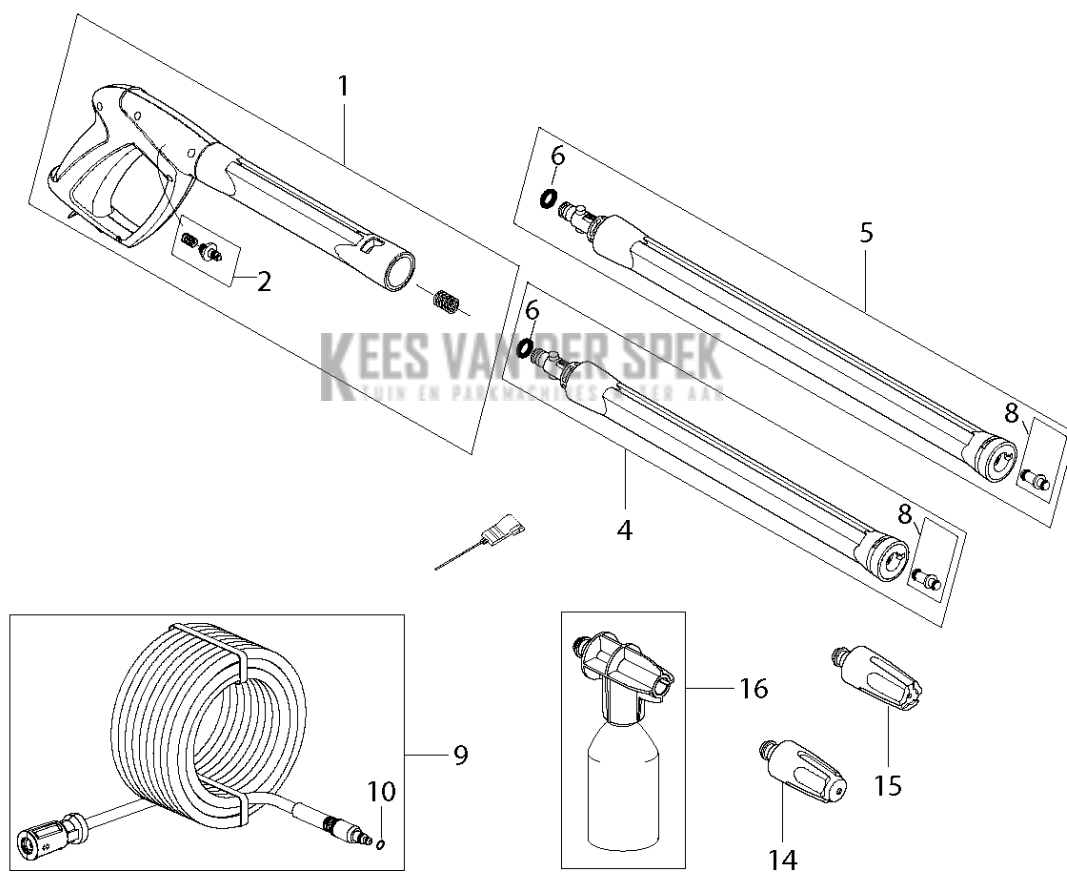

ACCESSORIES

PW 345C

2017.04.06

2017.08.03

ACCESSORIES

PW 345C, 2017-10

Ref	Part No	Description	Remark	QTY KIT
1	592 61 76-33	GUN	G4 GUN DARK GREY	1
2	592 61 76-55	SERVICE KIT	KIT F. G3 GUN SPRING & VALVE	1
4	592 61 76-35	TUBE	G4 NOZZLE TUBE SHORT	1
5	592 61 76-34	TUBE	G4 NOZZLE TUBE 55MM DARK GREY	1
6	592 61 76-73	O-RING	O-RING 9.0X2.6 SH90 NBR	1
8	592 61 76-57	NOZZLE	LOW PRESSURE NOZZLE W.O-RINGS	1
9	592 61 76-48	HOSE	HOSE TEXTILE SOFT 8M FOR MODEL	1
10	740 42 03-00	O-RING	O-RING 5.1X1.6 VITON SH 90	1
14	592 61 76-05	NOZZLE	C&C POWER SPEED TURQUOISE	1
15	592 61 76-84	NOZZLE	PR TORNADO DARK BLUE	1
16	592 61 76-06	NOZZLE	C&C FOAMSPRAYER WITH BOTTLE	1