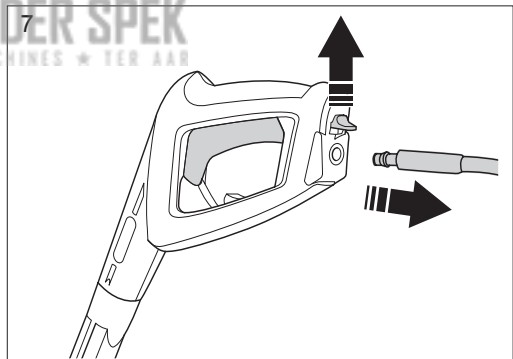

KEES VAN DER SPEK
MILIEU EN PARKMACHINES • TER AAR