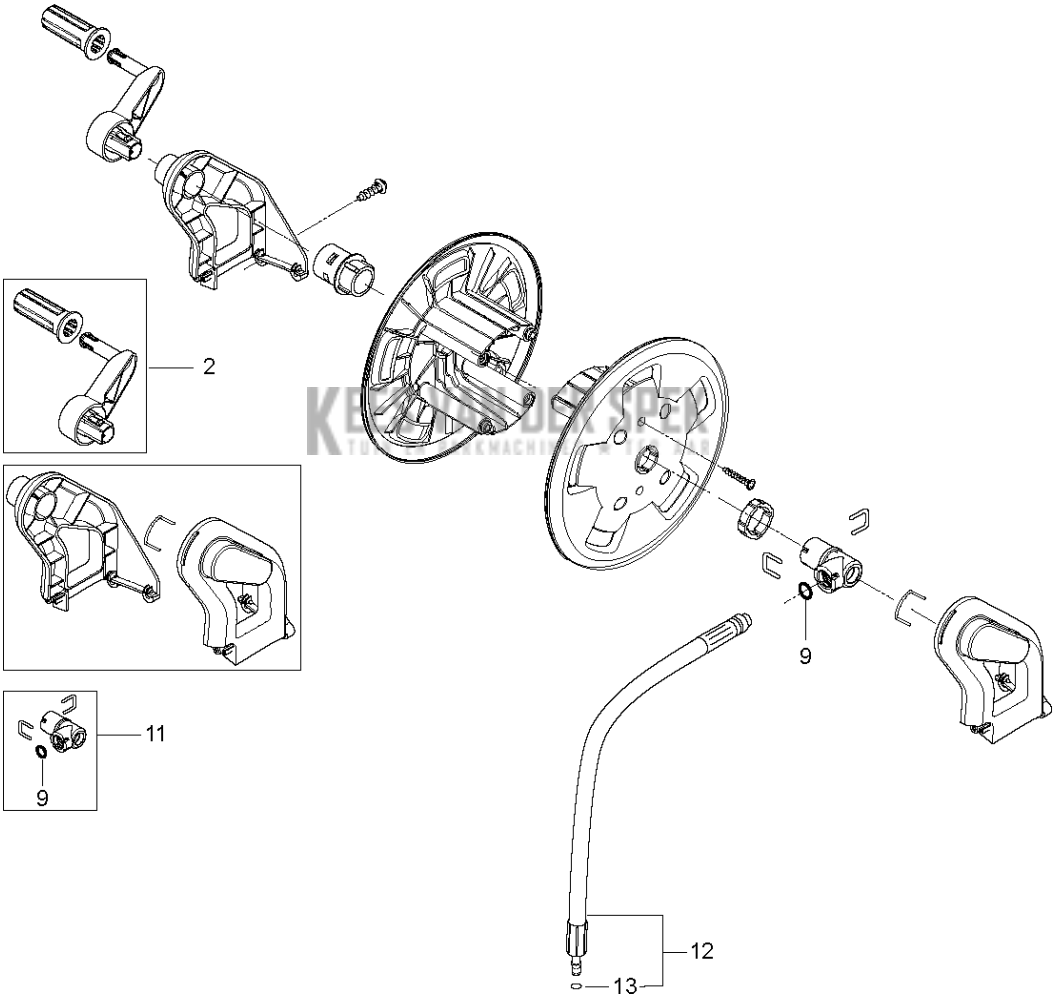

## ACCESSORIES

PW 450, 2017-10

Ref	Part No	Description	Remark	QTY KIT
1	592 61 76-36	GUN	G5 GUN DARK GREY	1
5	592 61 76-87	TUBE	PRESSURE TUBE W. O-RING	1
6	740 48 11-02	O-RING	O-RING diam. 10.82X1.78	1
10	592 61 76-37	TUBE	G5 NOZZLE TUBE	1
11	740 43 07-00	O-RING	O-RING 9.3X2.4 NITRIL 90 SH	1
12	592 61 76-34	TUBE	G4 NOZZLE TUBE 55MM DARK GREY	1
14	592 61 76-57	NOZZLE	LOW PRESSURE NOZZLE W.O-RINGS	1
15	592 61 76-73	O-RING	O-RING 9.0X2.6 SH90 NBR	1
16	592 61 76-45	HOSE	HOSE STEELARM 13M XT	1
17	592 61 76-69	O-RING	O-RING 10X2 ULTRATHIN 2	2
18	740 42 03-00	O-RING	O-RING 5.1X1.6 VITON SH 90	1
20	592 61 77-07	NOZZLE	TORNADO PR	1
21	592 61 76-82	NOZZLE	POWER SPEED	1

## HOSE REEL

PW 450, 2017-10

Ref	Part No	Description	Remark	QTY KIT
2	593 09 57-01	HANDLE	HANDLE OF HOSE REEL PRO	1
9	592 61 76-70	O-RING	O-RING 14.3X2.4 NITRIL 70 SH	1
11	592 80 75-01	ADAPTER	ADAPTOR SYSTEM ALTO	1
12	592 61 76-13	HOSE CONNECTOR	CONNECTION HOSE SP	1
13	592 61 76-71	O-RING	O-RING 5.28X1.78 NITRIL 90 SH	1

OVERVIEW FRONT  
PW 450

2017.03.22  
2017.08.03

Ref	Part No	Description	Remark	QTY KIT
2	592 61 76-89	QUICK COUPLING	QUICK COUPLING MALE W. INTERNAL THREAD	1
8	592 61 77-08	KNOB	TURNING KNOB DARK GREY	1
10	592 61 77-09	KNOB	TURNING KNOB D6X5 DARK GREY	1
11	592 61 76-68	O-RING	O-RING 10.2X2.5 NBR 70	1
13	592 61 76-65	SWITCH	ON/OFF SWITCH K2-12- 2115C SP	1
15	592 61 76-23	VALVE	DOSING VALVE ANGLED SP	1
16	592 61 76-41	HOSE	HOSE CLIP R12	1
17	592 61 76-39	HOSE	HOSE diam. 6X3	1
21	592 61 76-11	CAPACITOR	CAPACITOR 50UF 450V DI. SP	1