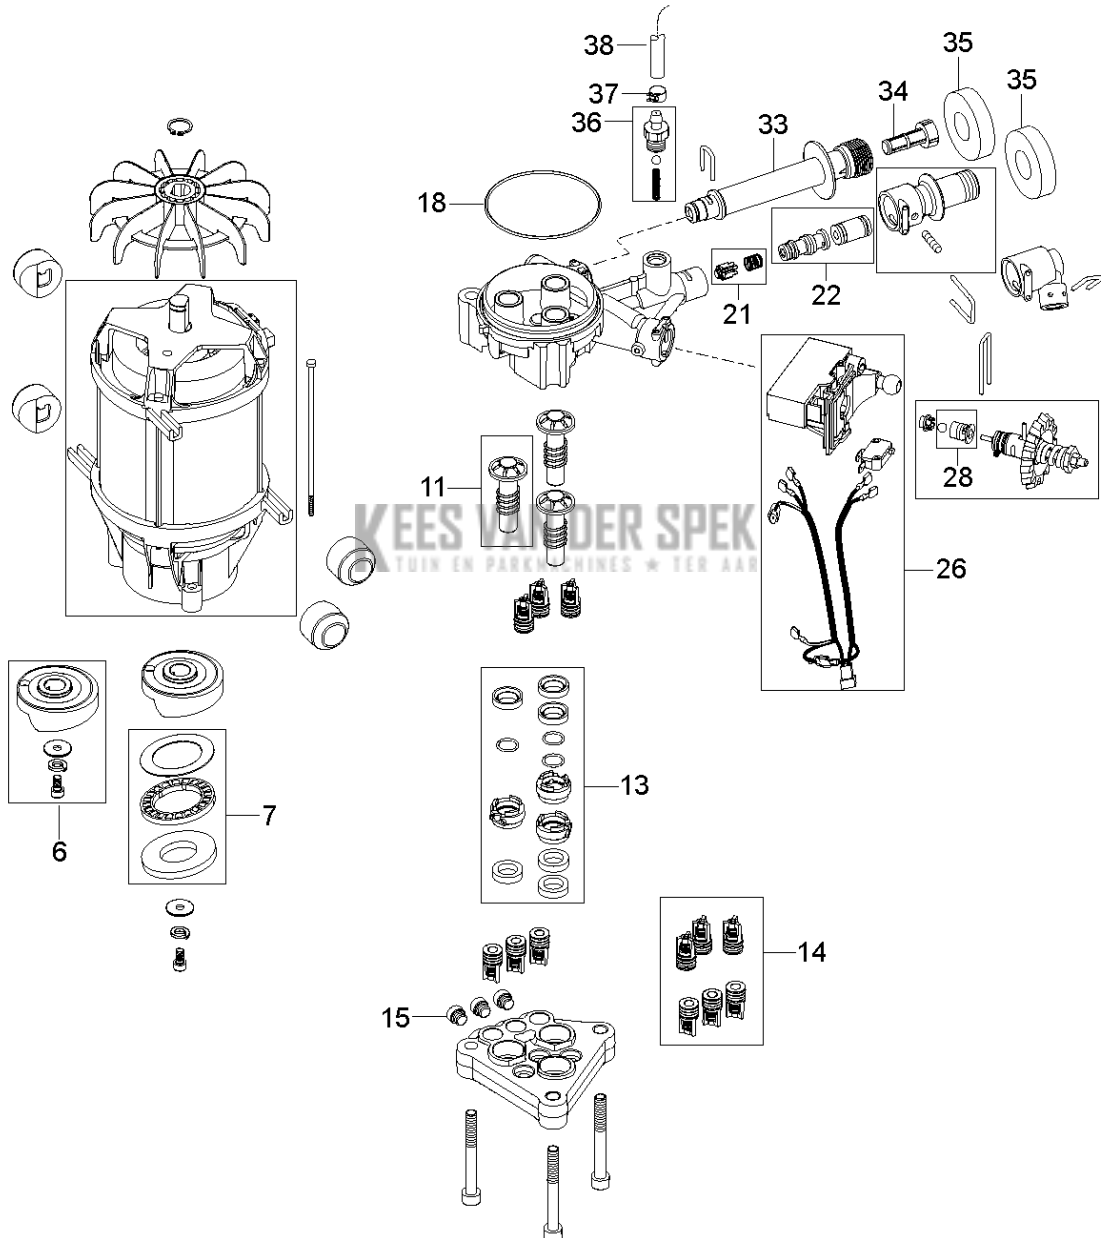

## HOSE REEL

PW 450, 2017-10

Ref	Part No	Description	Remark	QTY KIT
2	593 09 57-01	HANDLE	HANDLE OF HOSE REEL PRO	1
9	592 61 76-70	O-RING	O-RING 14.3X2.4 NITRIL 70 SH	1
11	592 80 75-01	ADAPTER	ADAPTOR SYSTEM ALTO	1
12	592 61 76-13	HOSE CONNECTOR	CONNECTION HOSE SP	1
13	592 61 76-71	O-RING	O-RING 5.28X1.78 NITRIL 90 SH	1

OVERVIEW FRONT  
PW 450

2017.03.22  
2017.08.03

Ref	Part No	Description	Remark	QTY KIT
2	592 61 76-89	QUICK COUPLING	QUICK COUPLING MALE W. INTERNAL THREAD	1
8	592 61 77-08	KNOB	TURNING KNOB DARK GREY	1
10	592 61 77-09	KNOB	TURNING KNOB D6X5 DARK GREY	1
11	592 61 76-68	O-RING	O-RING 10.2X2.5 NBR 70	1
13	592 61 76-65	SWITCH	ON/OFF SWITCH K2-12- 2115C SP	1
15	592 61 76-23	VALVE	DOSING VALVE ANGLED SP	1
16	592 61 76-41	HOSE	HOSE CLIP R12	1
17	592 61 76-39	HOSE	HOSE diam. 6X3	1
21	592 61 76-11	CAPACITOR	CAPACITOR 50UF 450V DI. SP	1

## PUMP

PW 450, 2017-10

Ref	Part No	Description	Remark	QTY KIT
6	592 61 77-18	DISC	WOBBLE DISC 9.5 DEGREE SP	1
7	592 61 76-04	BEARING	BEARING REPAIR KIT	1
11	592 61 76-79	PISTON	PISTON STAINLESS REP. KIT	3
13	592 61 76-91	SEALING	REP SEALING SYS STAINLESS SP	1
14	592 61 77-12	SERVICE KIT	VALVE SYSTEM REPAIR KIT	1
15	592 61 76-81	PLUG	PLUG WITH O-RING	3
18	592 61 76-66	O-RING	O-RING 80X2 NITRIL 70 SHORE	1
21	592 61 76-64	NON RETURN VALVE	NON RETURN VALVE SP	1
22	592 61 76-50	INJECTOR	INJECTOR 1.64MM SP	1
26	592 61 76-60	MICRO SWITCH	MICRO SWITCH BOX SYSTEM SP	1
28	592 61 76-25	SERVICE KIT	EASY START SP	1
33	592 61 77-16	INLET	WATER INLET SP	1
34	592 61 76-51	FILTER	INLET FILTER MESH SP	1
35	592 61 76-27	SEAL	FOAM SEAL FOR OUTLET & INLET	2
36	592 61 76-46	HOSE	HOSE TAIL	1
37	592 61 76-41	HOSE	HOSE CLIP R12	1
38	592 61 76-39	HOSE	HOSE diam. 6X3	1