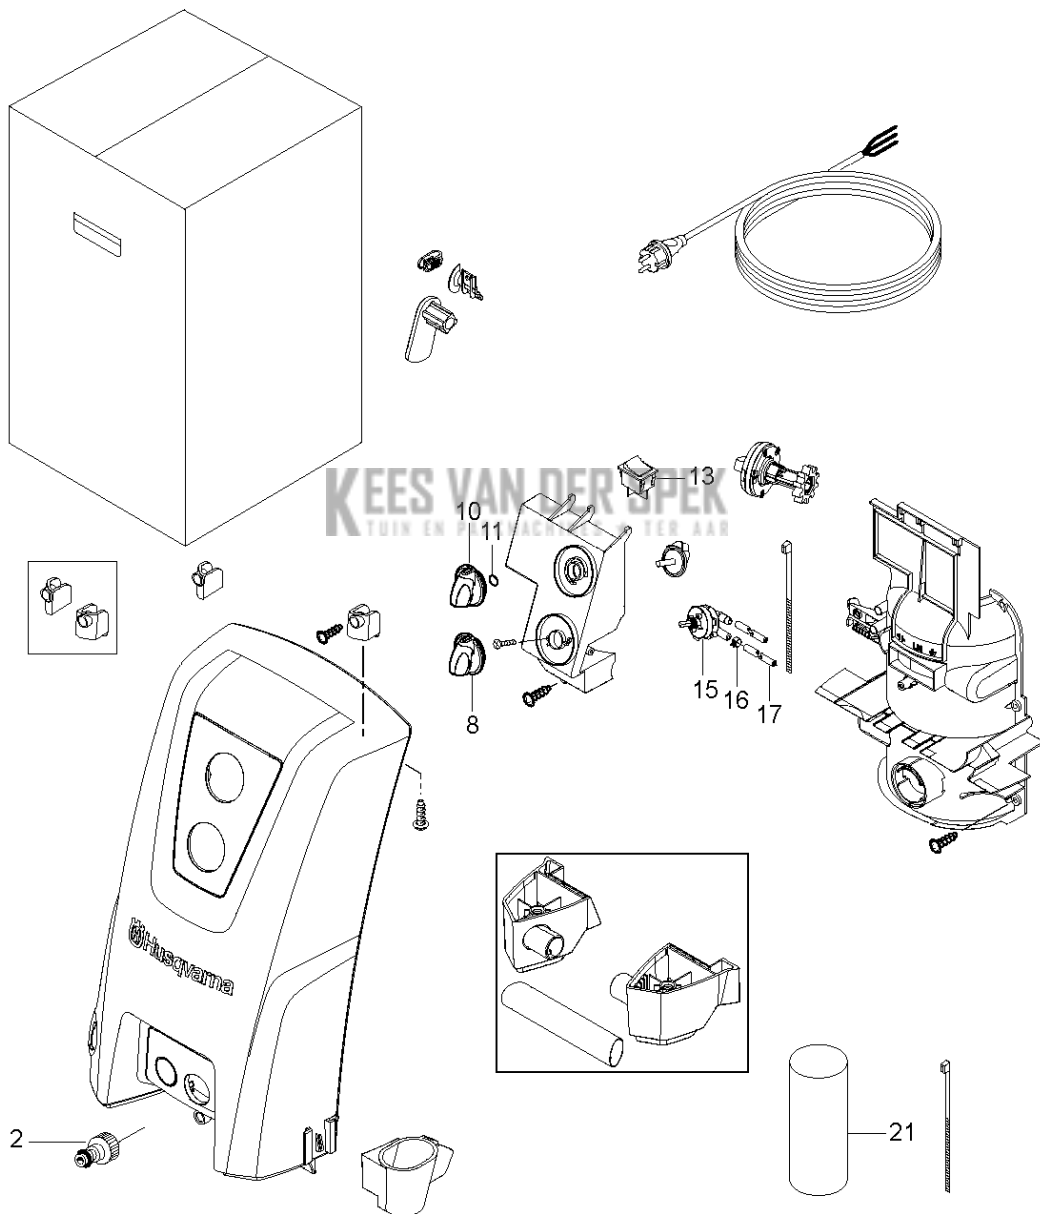

OVERVIEW FRONT
PW 450

2017.03.22
2017.08.03

Ref	Part No	Description	Remark	QTY KIT
2	592 61 76-89	QUICK COUPLING	QUICK COUPLING MALE W. INTERNAL THREAD	1
8	592 61 77-08	KNOB	TURNING KNOB DARK GREY	1
10	592 61 77-09	KNOB	TURNING KNOB D6X5 DARK GREY	1
11	592 61 76-68	O-RING	O-RING 10.2X2.5 NBR 70	1
13	592 61 76-65	SWITCH	ON/OFF SWITCH K2-12- 2115C SP	1
15	592 61 76-23	VALVE	DOSING VALVE ANGLED SP	1
16	592 61 76-41	HOSE	HOSE CLIP R12	1
17	592 61 76-39	HOSE	HOSE diam. 6X3	1
21	592 61 76-11	CAPACITOR	CAPACITOR 50UF 450V DI. SP	1