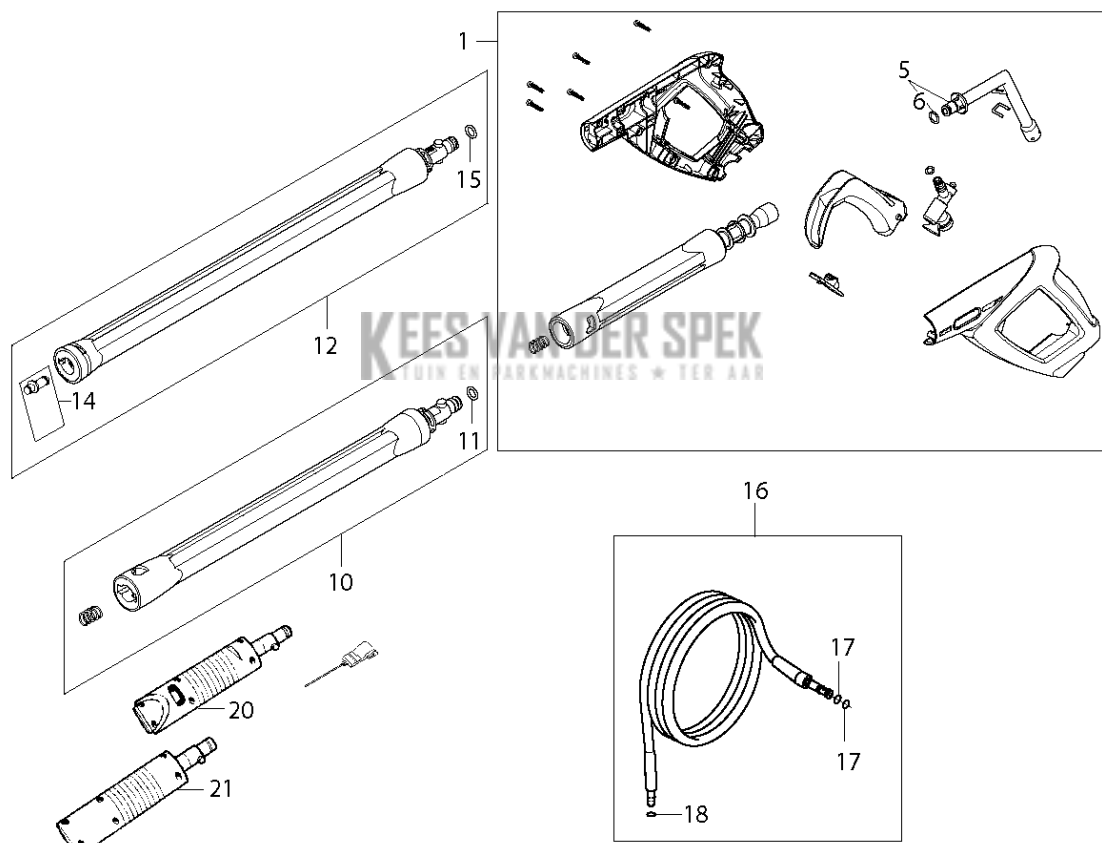

## ACCESSORIES

PW 450, 2017-10

Ref	Part No	Description	Remark	QTY KIT
1	592 61 76-36	GUN	G5 GUN DARK GREY	1
5	592 61 76-87	TUBE	PRESSURE TUBE W. O-RING	1
6	740 48 11-02	O-RING	O-RING diam. 10.82X1.78	1
10	592 61 76-37	TUBE	G5 NOZZLE TUBE	1
11	740 43 07-00	O-RING	O-RING 9.3X2.4 NITRIL 90 SH	1
12	592 61 76-34	TUBE	G4 NOZZLE TUBE 55MM DARK GREY	1
14	592 61 76-57	NOZZLE	LOW PRESSURE NOZZLE W.O-RINGS	1
15	592 61 76-73	O-RING	O-RING 9.0X2.6 SH90 NBR	1
16	592 61 76-45	HOSE	HOSE STEELARM 13M XT	1
17	592 61 76-69	O-RING	O-RING 10X2 ULTRATHIN 2	2
18	740 42 03-00	O-RING	O-RING 5.1X1.6 VITON SH 90	1
20	592 61 77-07	NOZZLE	TORNADO PR	1
21	592 61 76-82	NOZZLE	POWER SPEED	1

## HOSE REEL

PW 450, 2017-10

Ref	Part No	Description	Remark	QTY KIT
2	593 09 57-01	HANDLE	HANDLE OF HOSE REEL PRO	1
9	592 61 76-70	O-RING	O-RING 14.3X2.4 NITRIL 70 SH	1
11	592 80 75-01	ADAPTER	ADAPTOR SYSTEM ALTO	1
12	592 61 76-13	HOSE CONNECTOR	CONNECTION HOSE SP	1
13	592 61 76-71	O-RING	O-RING 5.28X1.78 NITRIL 90 SH	1

OVERVIEW FRONT  
PW 450

2017.03.22  
2017.08.03

Ref	Part No	Description	Remark	QTY KIT
2	592 61 76-89	QUICK COUPLING	QUICK COUPLING MALE W. INTERNAL THREAD	1
8	592 61 77-08	KNOB	TURNING KNOB DARK GREY	1
10	592 61 77-09	KNOB	TURNING KNOB D6X5 DARK GREY	1
11	592 61 76-68	O-RING	O-RING 10.2X2.5 NBR 70	1
13	592 61 76-65	SWITCH	ON/OFF SWITCH K2-12- 2115C SP	1
15	592 61 76-23	VALVE	DOSING VALVE ANGLED SP	1
16	592 61 76-41	HOSE	HOSE CLIP R12	1
17	592 61 76-39	HOSE	HOSE diam. 6X3	1
21	592 61 76-11	CAPACITOR	CAPACITOR 50UF 450V DI. SP	1