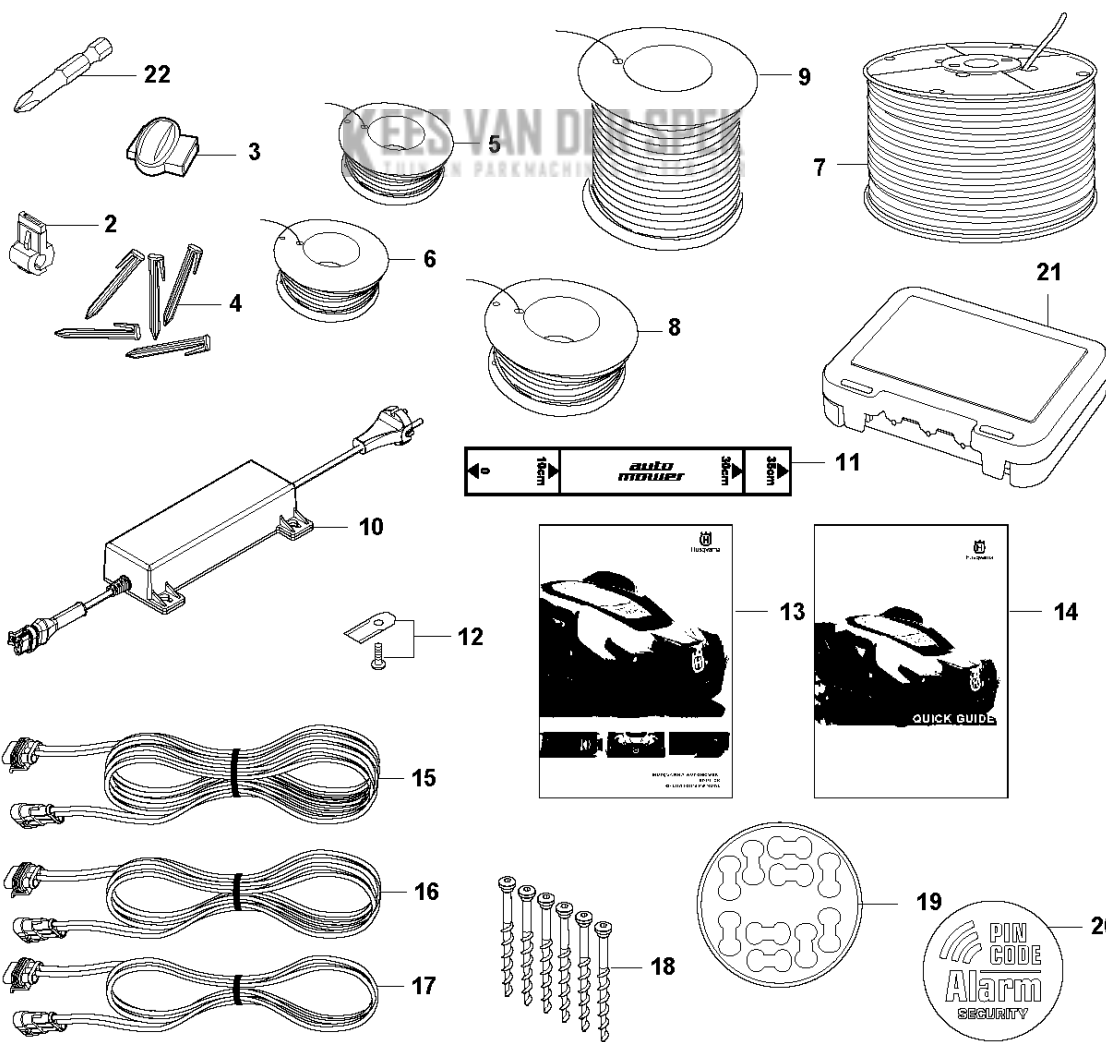

H AUTOMOWER 420 INSTALLATION ACCESSORIES

Referentie	Onderdeel nr	Omschrijving	Opmerking	Aant KIT al
1	967 62 36-01	INSTALLATION KIT	Installation KIT S: Wire (150 m), Staples (300 pcs), Connectors (3 pcs), Couplers (5 pcs)	1
1	967 62 36-02	INSTALLATION KIT	Installation KIT M: Wire (250 m), Staples (400 pcs), Connectors (3 pcs), Couplers (5 pcs)	1
1	967 62 36-03	INSTALLATION KIT	Installation KIT L: Wire (400 m), Staples (600 pcs), Connectors (5 pcs), Couplers (5 pcs)	1
2	535 12 90-01	VERBINDER	Loop Wire Connector	1
2	577 86 48-01	VERBINDER	Loop Wire Connectors, Blister Pack, 5pcs	1
2	535 12 90-02	VERBINDER	Loop Wire Connector, Blister Pack, 100 pcs	1
3	501 98 02-01	KOPPELSTUK	Coupler	1
3	577 86 47-01	KOPPELSTUK	Couplers, Blister Pack, 5 pcs	1
3	501 98 02-03	KOPPELSTUK	Couplers, 100 pcs	1
4	577 86 42-01	NIET	Staples, 85 mm, Blister Pack, 100 pcs	1
4	583 97 34-01	NIET	Staples, 85 mm, 100 pcs	1
5	580 66 20-02	KABEL	Wire (150 m)	1
5	577 86 43-02	KABEL	Wire Blister Pack, (50 m)	1
5	577 86 43-01	KABEL	Wire Blister Pack, (150 m)	1
6	580 66 20-01	KABEL	Wire (250 m)	1
7	593 29 77-01	KABEL	Wire Pro 300m	1
8	522 91 41-01	KABEL	Wire (500 m, 3.4 mm)	1
9	580 66 20-04	KABEL	Wire (800 m)	1
10	586 75 53-01	MOTOR UNIT	Transformer (EU)	1
10	586 75 53-02	MOTOR UNIT	Transformer (UK/IRL)	1
10	586 75 53-03	MOTOR UNIT	Transformer (CH)	1
10	586 75 53-04	MOTOR UNIT	Transformer (US/CA)	1
10	586 75 53-05	MOTOR UNIT	Transformer (AU/NZ)	1
11	544 17 75-01	MEETBAND	Measuring Tape	1
12	577 86 46-03	BLADE SET	Long Life Safety Blades, Blister Pack, 9 pcs	1
12	577 60 65-05	BLADE SET	Long Life Safety Blades, 45 pcs	1
12	577 60 66-04	BLADE SET	Long Life Safety Blades, 300 pcs	1
13	115875801	TBD	Operator's Manual, Swedish	1
13	115875806	TBD	Operator's Manual, Danish	1
13	115875811	TBD	Operator's Manual, Finnish	1
13	115875821	TBD	Operator's Manual, Norwegian	1
13	115875826	TBD	Operator's Manual, English	1
13	115875831	TBD	Operator's Manual, French	1
13	115875832	TBD	Operator's Manual, French (Canada)	1
13	115875836	TBD	Operator's Manual, Dutch	1
13	115875841	TBD	Operator's Manual, Italian	1
13	115875846	TBD	Operator's Manual, Spanish	1
13	115875851	TBD	Operator's Manual, German	1
13	115875856	TBD	Operator's Manual, Russian	1
13	115875858	TBD	Operator's Manual, Hungarian	1
13	115875859	TBD	Operator's Manual, Portuguese	1
13	115875861	TBD	Operator's Manual, Polish	1
13	115875862	TBD	Operator's Manual, Romanian	1