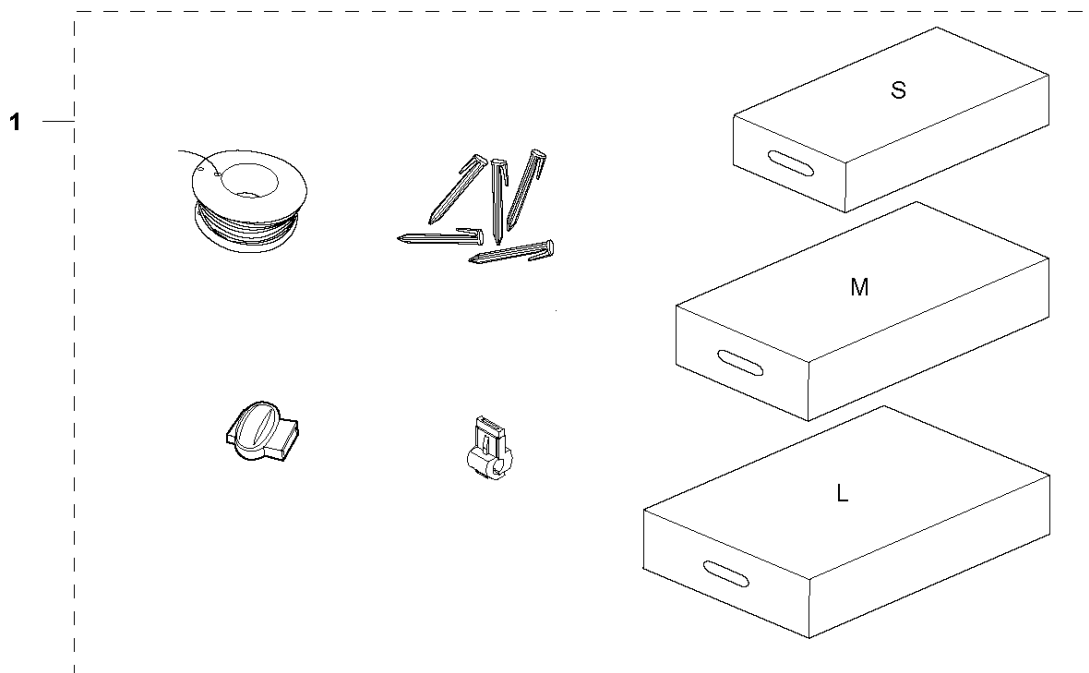

H AUTOMOWER 420 INSTALLATION ACCESSORIES

Referentie	Onderdeel nr	Omschrijving	Opmerking	Aant KIT al
1	967 62 36-01	INSTALLATION KIT	Installation KIT S: Wire (150 m), Staples (300 pcs), Connectors (3 pcs), Couplers (5 pcs)	1
1	967 62 36-02	INSTALLATION KIT	Installation KIT M: Wire (250 m), Staples (400 pcs), Connectors (3 pcs), Couplers (5 pcs)	1
1	967 62 36-03	INSTALLATION KIT	Installation KIT L: Wire (400 m), Staples (600 pcs), Connectors (5 pcs), Couplers (5 pcs)	1
2	535 12 90-01	VERBINDER	Loop Wire Connector	1
2	577 86 48-01	VERBINDER	Loop Wire Connectors, Blister Pack, 5pcs	1
2	535 12 90-02	VERBINDER	Loop Wire Connector, Blister Pack, 100 pcs	1
3	501 98 02-01	KOPPELSTUK	Coupler	1
3	577 86 47-01	KOPPELSTUK	Couplers, Blister Pack, 5 pcs	1
3	501 98 02-03	KOPPELSTUK	Couplers, 100 pcs	1
4	577 86 42-01	NIET	Staples, 85 mm, Blister Pack, 100 pcs	1
4	583 97 34-01	NIET	Staples, 85 mm, 100 pcs	1
5	580 66 20-02	KABEL	Wire (150 m)	1
5	577 86 43-02	KABEL	Wire Blister Pack, (50 m)	1
5	577 86 43-01	KABEL	Wire Blister Pack, (150 m)	1
6	580 66 20-01	KABEL	Wire (250 m)	1
7	593 29 77-01	KABEL	Wire Pro 300m	1
8	522 91 41-01	KABEL	Wire (500 m, 3.4 mm)	1
9	580 66 20-04	KABEL	Wire (800 m)	1
10	586 75 53-01	MOTOR UNIT	Transformer (EU)	1
10	586 75 53-02	MOTOR UNIT	Transformer (UK/IRL)	1
10	586 75 53-03	MOTOR UNIT	Transformer (CH)	1
10	586 75 53-04	MOTOR UNIT	Transformer (US/CA)	1
10	586 75 53-05	MOTOR UNIT	Transformer (AU/NZ)	1
11	544 17 75-01	MEETBAND	Measuring Tape	1
12	577 86 46-03	BLADE SET	Long Life Safety Blades, Blister Pack, 9 pcs	1
12	577 60 65-05	BLADE SET	Long Life Safety Blades, 45 pcs	1
12	577 60 66-04	BLADE SET	Long Life Safety Blades, 300 pcs	1
13	115875801	TBD	Operator's Manual, Swedish	1
13	115875806	TBD	Operator's Manual, Danish	1
13	115875811	TBD	Operator's Manual, Finnish	1
13	115875821	TBD	Operator's Manual, Norwegian	1
13	115875826	TBD	Operator's Manual, English	1
13	115875831	TBD	Operator's Manual, French	1
13	115875832	TBD	Operator's Manual, French (Canada)	1
13	115875836	TBD	Operator's Manual, Dutch	1
13	115875841	TBD	Operator's Manual, Italian	1
13	115875846	TBD	Operator's Manual, Spanish	1
13	115875851	TBD	Operator's Manual, German	1
13	115875856	TBD	Operator's Manual, Russian	1
13	115875858	TBD	Operator's Manual, Hungarian	1
13	115875859	TBD	Operator's Manual, Portuguese	1
13	115875861	TBD	Operator's Manual, Polish	1
13	115875862	TBD	Operator's Manual, Romanian	1