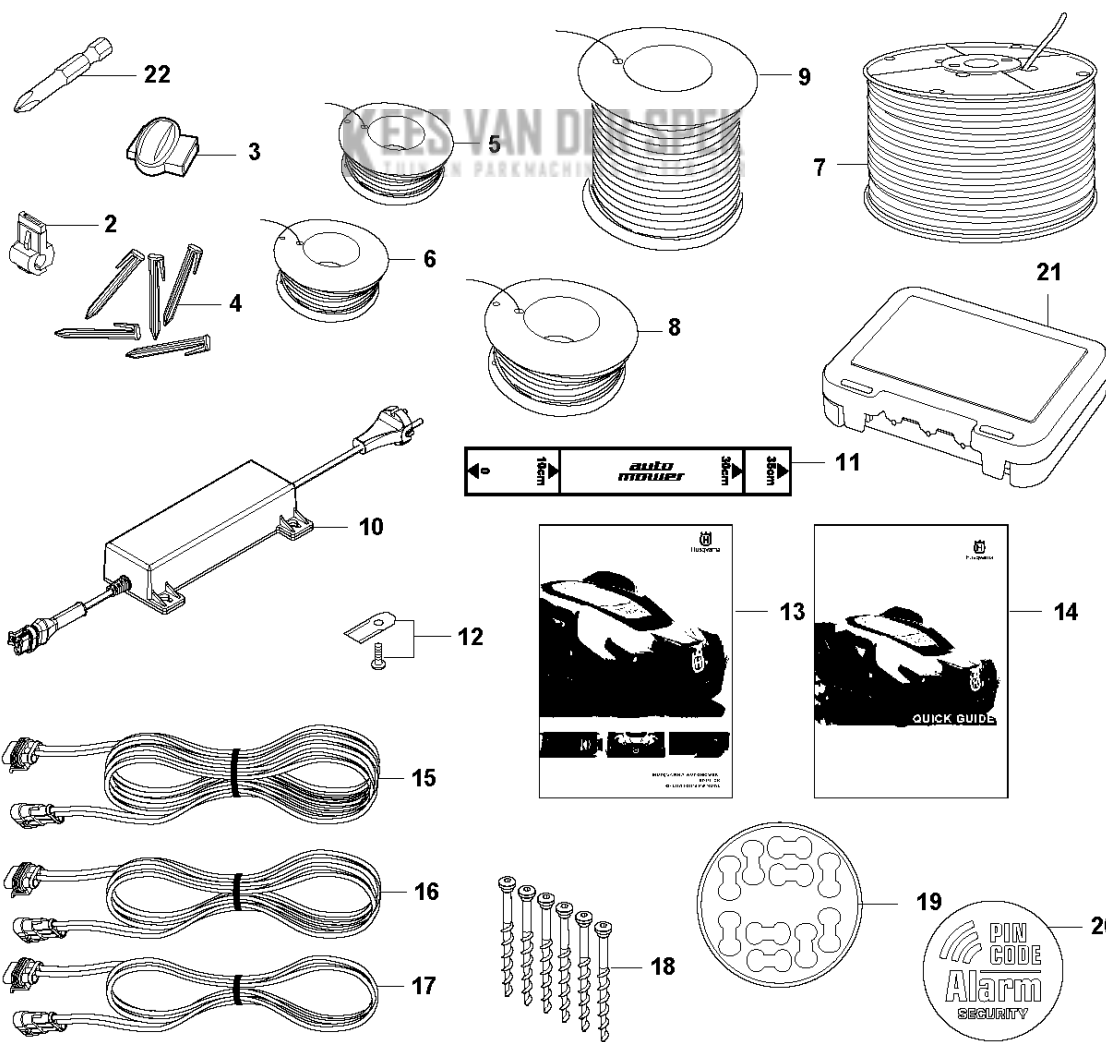

H AUTOMOWER 420 INSTALLATION ACCESSORIES

INSTALLATIE ACCESSOIRES

AUTOMOWER 420, 2020-

Referentie	Onderdeel nr	Omschrijving	Opmerking	Aant KIT al
1	967 62 36-01	INSTALLATION KIT	Installation KIT S: Wire (150 m), Staples (300 pcs), Connectors (3 pcs), Couplers (5 pcs)	1
1	967 62 36-02	INSTALLATION KIT	Installation KIT M: Wire (250 m), Staples (400 pcs), Connectors (3 pcs), Couplers (5 pcs)	1
1	967 62 36-03	INSTALLATION KIT	Installation KIT L: Wire (400 m), Staples (600 pcs), Connectors (5 pcs), Couplers (5 pcs)	1
2	535 12 90-01	VERBINDER	Loop Wire Connector	1
2	577 86 48-01	VERBINDER	Loop Wire Connectors, Blister Pack, 5pcs	1
2	535 12 90-02	VERBINDER	Loop Wire Connector, Blister Pack, 100 pcs	1
3	501 98 02-01	KOPPELSTUK	Coupler	1
3	577 86 47-01	KOPPELSTUK	Couplers, Blister Pack, 5 pcs	1
3	501 98 02-03	KOPPELSTUK	Couplers, 100 pcs	1
4	577 86 42-01	NIET	Staples, 85 mm, Blister Pack, 100 pcs	1
4	583 97 34-01	NIET	Staples, 85 mm, 100 pcs	1
5	580 66 20-02	KABEL	Wire (150 m)	1
5	577 86 43-02	KABEL	Wire Blister Pack, (50 m)	1
5	577 86 43-01	KABEL	Wire Blister Pack, (150 m)	1
6	580 66 20-01	KABEL	Wire (250 m)	1
7	593 29 77-01	KABEL	Wire Pro 300m	1
8	522 91 41-01	KABEL	Wire (500 m, 3.4 mm)	1
9	580 66 20-04	KABEL	Wire (800 m)	1
10	590 44 23-01	MOTOR UNIT	Transformer (EU)	1
10	590 44 23-02	MOTOR UNIT	Transformer (UK/IRL)	1
10	586 75 53-03	MOTOR UNIT	Transformer (CH)	1
10	586 75 53-04	MOTOR UNIT	Transformer (US/CA)	1
10	586 75 53-05	MOTOR UNIT	Transformer (AU/NZ)	1
11	544 17 75-01	MEETBAND	Measuring Tape	1
12	577 86 46-03	BLADE SET	Long Life Safety Blades, Blister Pack, 9 pcs	1
12	577 60 65-05	BLADE SET	Long Life Safety Blades, 45 pcs	1
12	577 60 66-04	BLADE SET	Long Life Safety Blades, 300 pcs	1
13	115875801	TBD	Operator's Manual, Swedish	1
13	115875806	TBD	Operator's Manual, Danish	1
13	115875811	TBD	Operator's Manual, Finnish	1
13	115875821	TBD	Operator's Manual, Norwegian	1
13	115875826	TBD	Operator's Manual, English	1
13	115875831	TBD	Operator's Manual, French	1
13	115875832	TBD	Operator's Manual, French (Canada)	1
13	115875836	TBD	Operator's Manual, Dutch	1
13	115875841	TBD	Operator's Manual, Italian	1
13	115875846	TBD	Operator's Manual, Spanish	1
13	115875851	TBD	Operator's Manual, German	1
13	115875856	TBD	Operator's Manual, Russian	1
13	115875858	TBD	Operator's Manual, Hungarian	1
13	115875859	TBD	Operator's Manual, Portuguese	1
13	115875861	TBD	Operator's Manual, Polish	1
13	115875862	TBD	Operator's Manual, Romanian	1