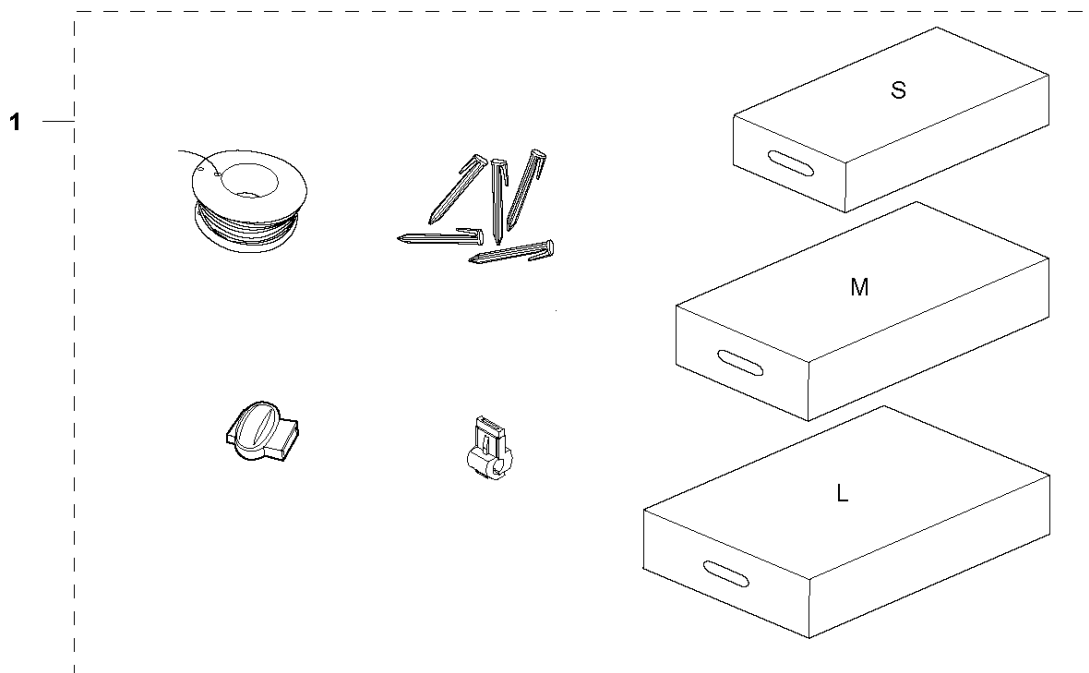

H AUTOMOWER 420 INSTALLATION ACCESSORIES

INSTALLATIE ACCESSOIRES

AUTOMOWER 420, 2020-

Referentie	Onderdeel nr	Omschrijving	Opmerking	Aant KIT al
1	967 62 36-01	INSTALLATION KIT	Installation KIT S: Wire (150 m), Staples (300 pcs), Connectors (3 pcs), Couplers (5 pcs)	1
1	967 62 36-02	INSTALLATION KIT	Installation KIT M: Wire (250 m), Staples (400 pcs), Connectors (3 pcs), Couplers (5 pcs)	1
1	967 62 36-03	INSTALLATION KIT	Installation KIT L: Wire (400 m), Staples (600 pcs), Connectors (5 pcs), Couplers (5 pcs)	1
2	535 12 90-01	VERBINDER	Loop Wire Connector	1
2	577 86 48-01	VERBINDER	Loop Wire Connectors, Blister Pack, 5pcs	1
2	535 12 90-02	VERBINDER	Loop Wire Connector, Blister Pack, 100 pcs	1
3	501 98 02-01	KOPPELSTUK	Coupler	1
3	577 86 47-01	KOPPELSTUK	Couplers, Blister Pack, 5 pcs	1
3	501 98 02-03	KOPPELSTUK	Couplers, 100 pcs	1
4	577 86 42-01	NIET	Staples, 85 mm, Blister Pack, 100 pcs	1
4	583 97 34-01	NIET	Staples, 85 mm, 100 pcs	1
5	580 66 20-02	KABEL	Wire (150 m)	1
5	577 86 43-02	KABEL	Wire Blister Pack, (50 m)	1
5	577 86 43-01	KABEL	Wire Blister Pack, (150 m)	1
6	580 66 20-01	KABEL	Wire (250 m)	1
7	593 29 77-01	KABEL	Wire Pro 300m	1
8	522 91 41-01	KABEL	Wire (500 m, 3.4 mm)	1
9	580 66 20-04	KABEL	Wire (800 m)	1
10	590 44 23-01	MOTOR UNIT	Transformer (EU)	1
10	590 44 23-02	MOTOR UNIT	Transformer (UK/IRL)	1
10	586 75 53-03	MOTOR UNIT	Transformer (CH)	1
10	586 75 53-04	MOTOR UNIT	Transformer (US/CA)	1
10	586 75 53-05	MOTOR UNIT	Transformer (AU/NZ)	1
11	544 17 75-01	MEETBAND	Measuring Tape	1
12	577 86 46-03	BLADE SET	Long Life Safety Blades, Blister Pack, 9 pcs	1
12	577 60 65-05	BLADE SET	Long Life Safety Blades, 45 pcs	1
12	577 60 66-04	BLADE SET	Long Life Safety Blades, 300 pcs	1
13	115875801	TBD	Operator's Manual, Swedish	1
13	115875806	TBD	Operator's Manual, Danish	1
13	115875811	TBD	Operator's Manual, Finnish	1
13	115875821	TBD	Operator's Manual, Norwegian	1
13	115875826	TBD	Operator's Manual, English	1
13	115875831	TBD	Operator's Manual, French	1
13	115875832	TBD	Operator's Manual, French (Canada)	1
13	115875836	TBD	Operator's Manual, Dutch	1
13	115875841	TBD	Operator's Manual, Italian	1
13	115875846	TBD	Operator's Manual, Spanish	1
13	115875851	TBD	Operator's Manual, German	1
13	115875856	TBD	Operator's Manual, Russian	1
13	115875858	TBD	Operator's Manual, Hungarian	1
13	115875859	TBD	Operator's Manual, Portuguese	1
13	115875861	TBD	Operator's Manual, Polish	1
13	115875862	TBD	Operator's Manual, Romanian	1