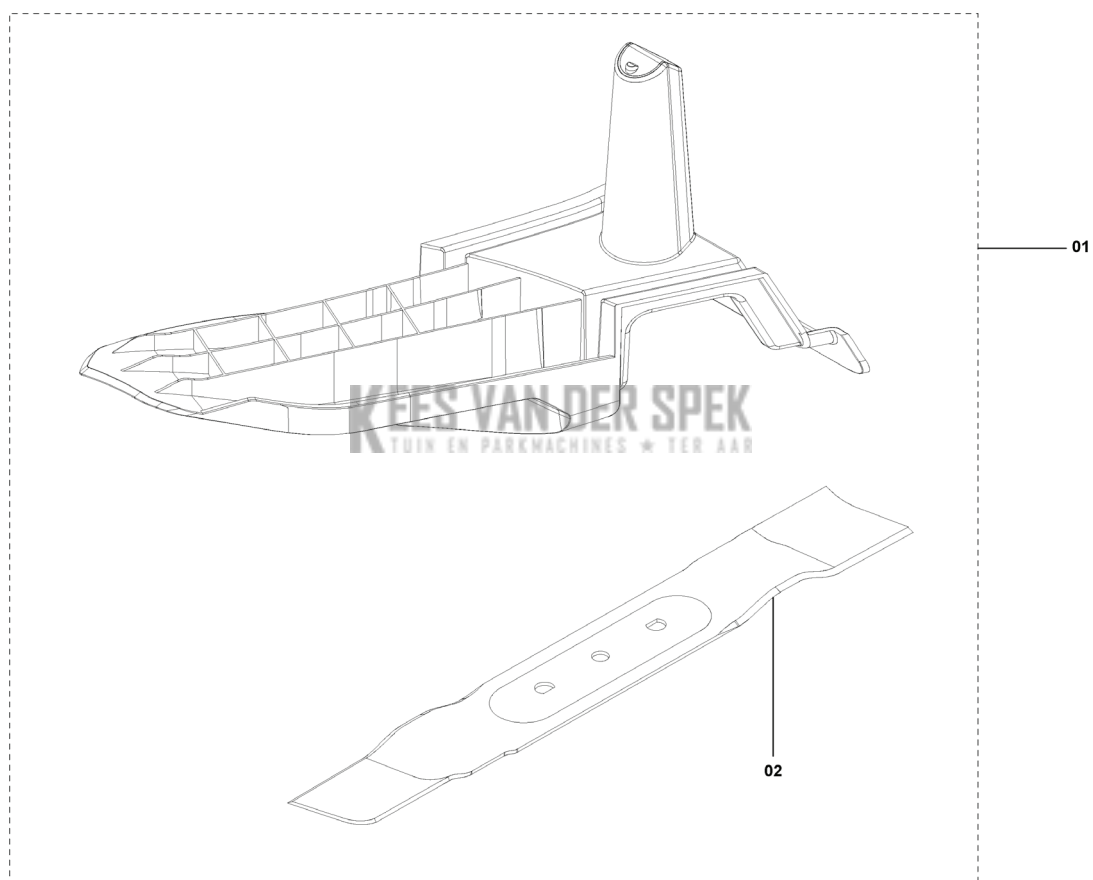

E LC 137i
ACCESSORIES

LAWN MOWERS: CONSUMER WALK-BEHINDS

PXM_REF	PXM_PARTNO	DESCRIPTION	PXM_REMARK	QTY.
01	599831201	MULCH KIT		1
02	529441610	MES		1

KEES VAN DER SPEK
TUIN EN PARKMACHINES ★ TER AAR