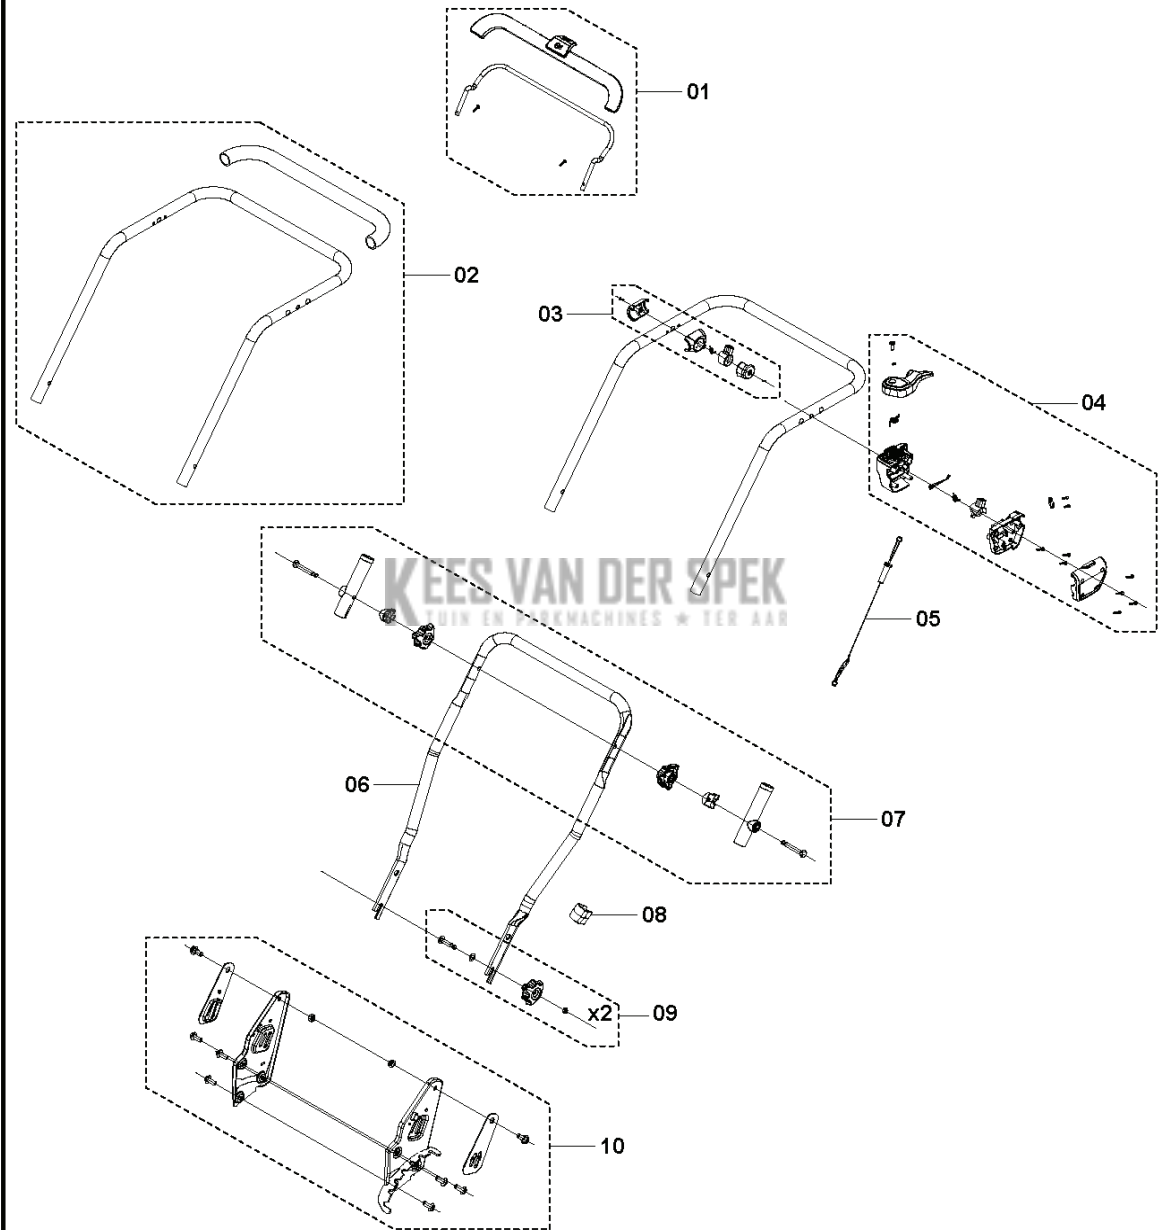

B LC 137i
HANDLE

LAWN MOWERS: CONSUMER WALK-BEHINDS

PXM_REF	PXM_PARTNO	DESCRIPTION	PXM_REMARK	QTY.
01	531146751	HENDEL KOMPLEET		1
02	531146758	HANDGREEPIJP	UPPER HANDLE	1
03	531146750	ZITTINGBEVESTIGING COMPL.		1
04	531146749	SWITCHBOX ASSY		1
05	531146757	KABEL	HANDLE CONTROL	1
06	531146759	HANDGREEPIJP	LOWER HANDLE	1
07	531146762	KNOB ASSY	Knob	1
08	599349379	KLEM	Cable Clip	1
09	529596001	KNOB ASSY	Knob	2
10	531146748	HENDELSTEUN COMPL.		1

KEES VAN DER SPEK
TUIN EN PARKMACHINES * TER AAR