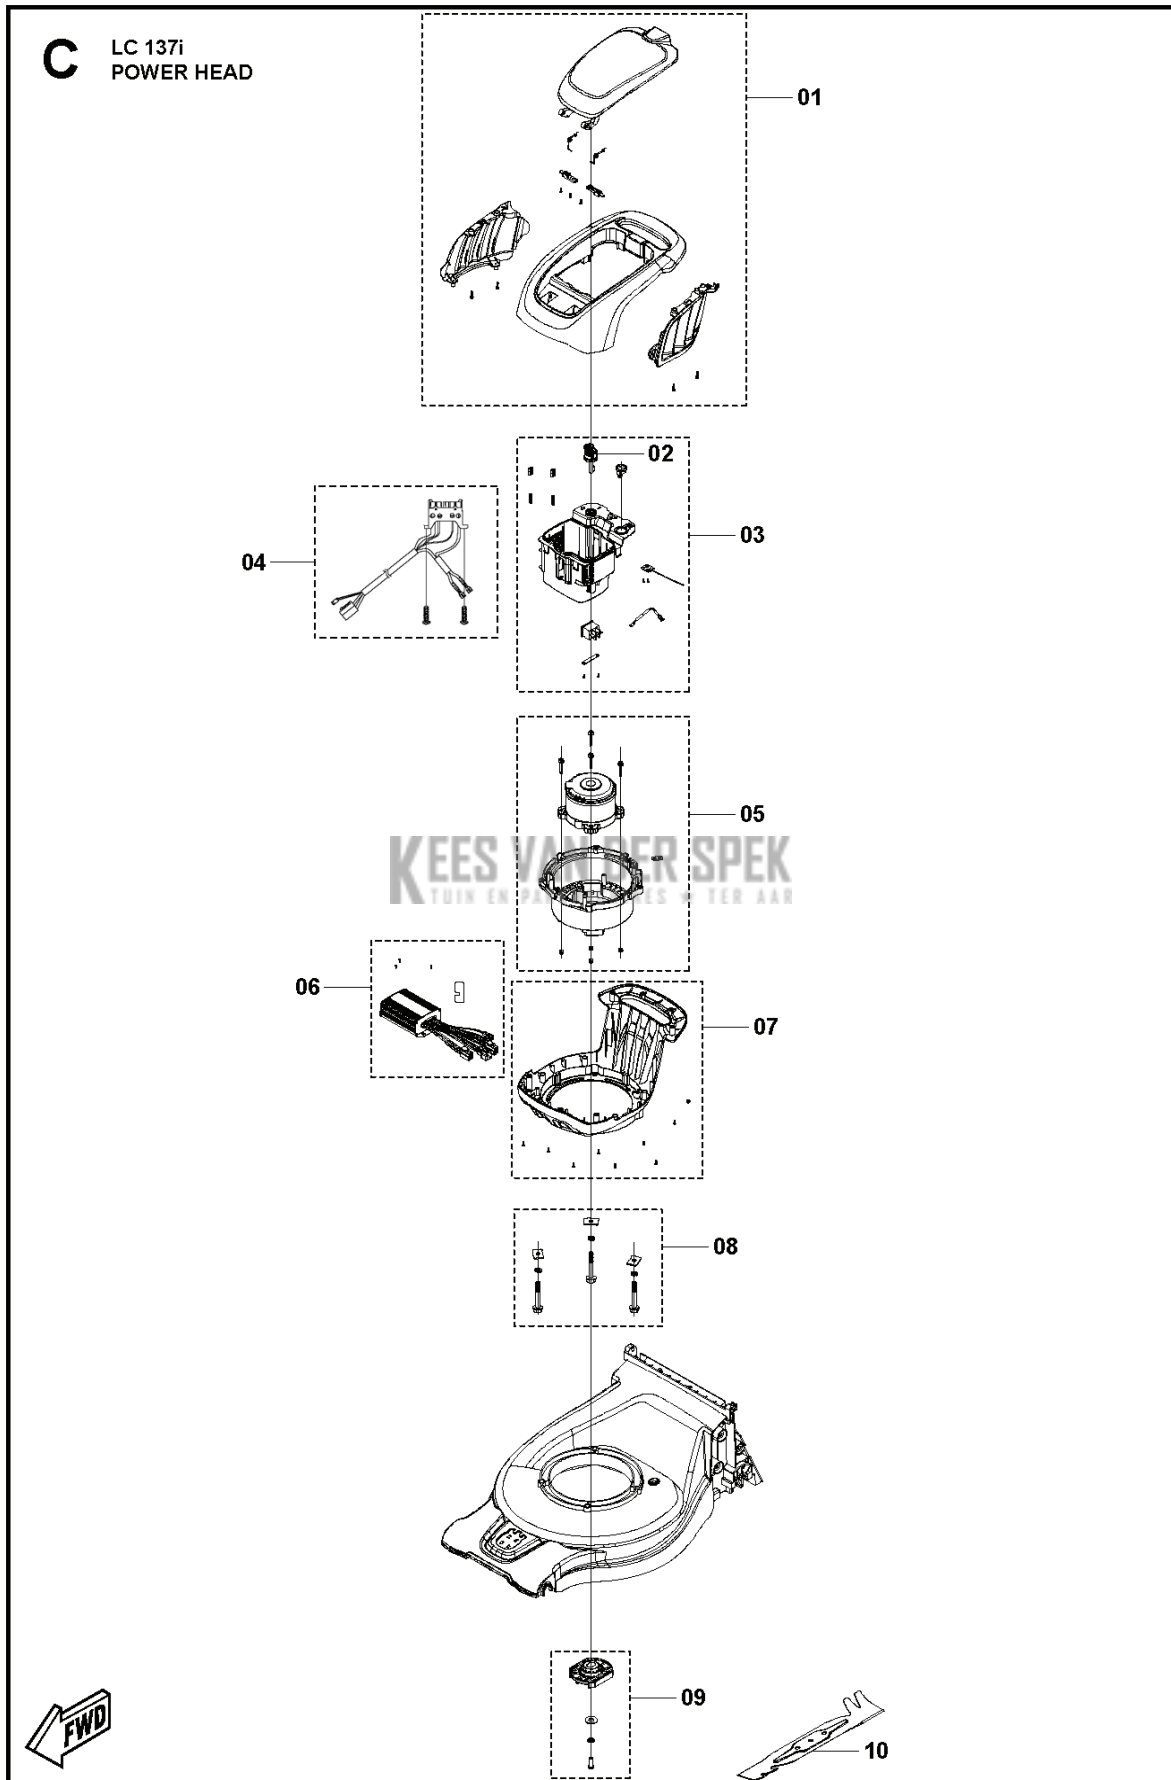

LAWN MOWERS: CONSUMER WALK-BEHINDS

PXM_REF	PXM_PARTNO	DESCRIPTION	PXM_REMARK	QTY.
01	531146731	DEKSELSET	BATTERY LID KIT	1
02	501490101	SLEUTEL		1
03	531146733	ACCUBAK		1
04	531146732	KABEL	WIRE KIT	1
05	531146734	MOTOR KIT	500W, 36V, BLDC, Single Phase	1
06	531146735	BEDIENING		1
07	531146736	DEKSELSET	POWER UNIT LOWER COVER	1
08	531146742	INSTALLATION KIT		1
09	531146741	MES HOUDER		1
10	529441701	MES		1

KEES VAN DER SPEK
TUIN EN PARKMACHINES * TER AAR