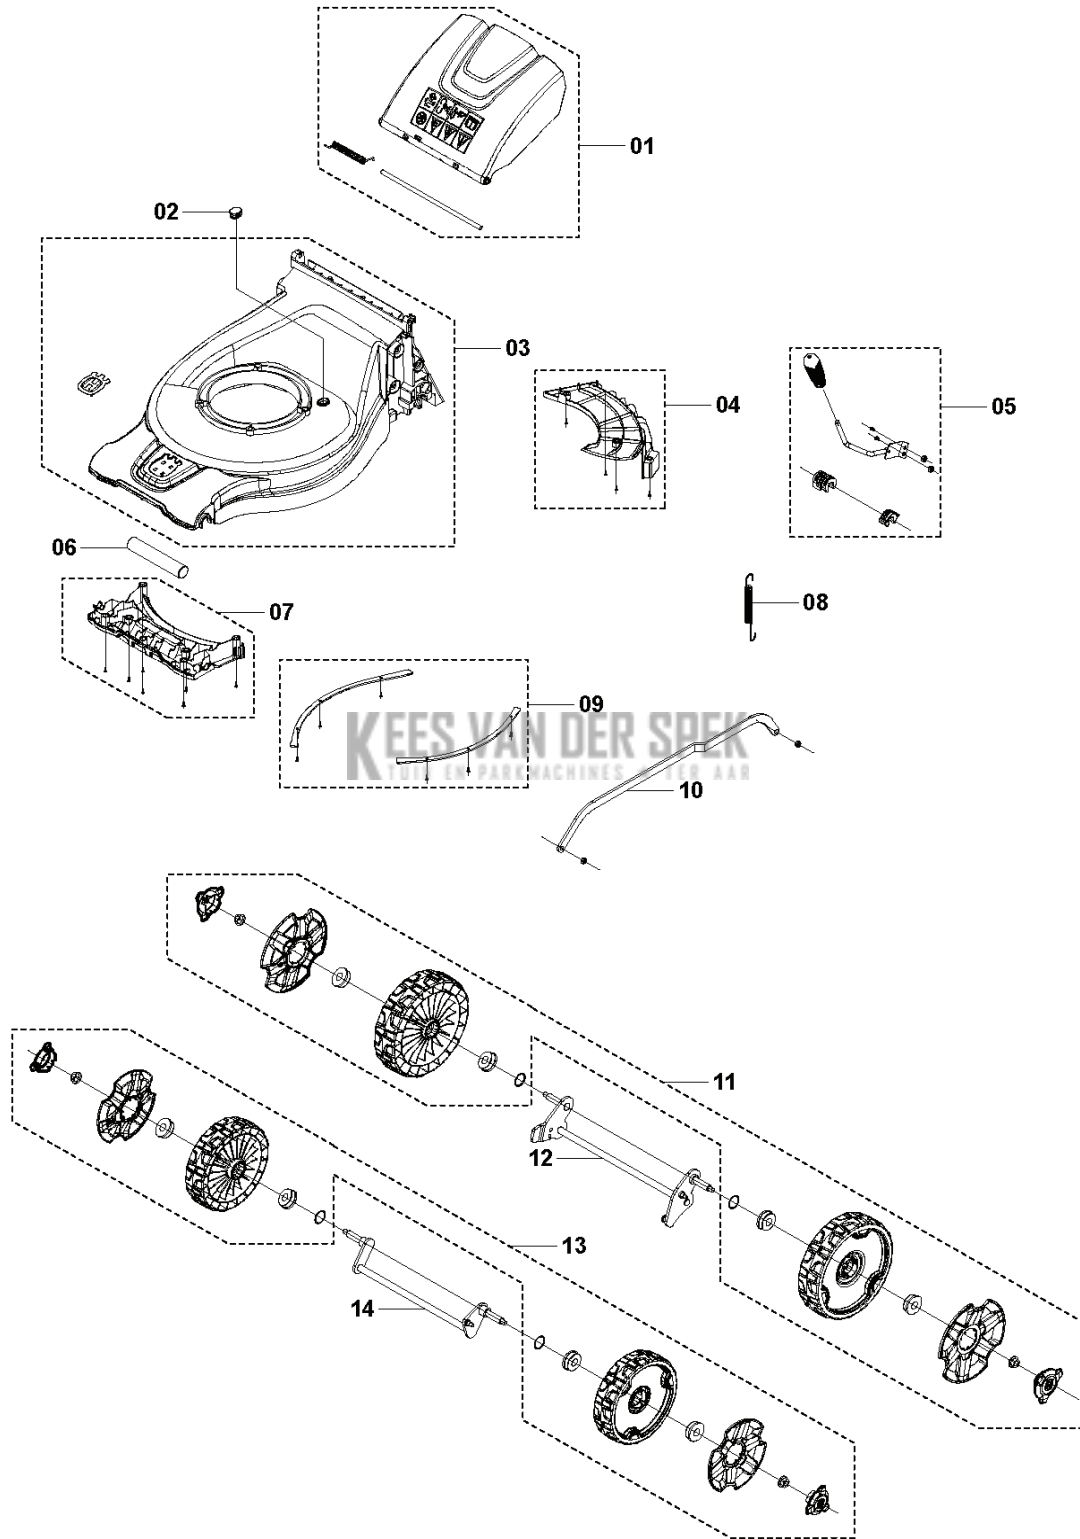

LAWN MOWERS: CONSUMER WALK-BEHINDS

PXM_REF	PXM_PARTNO	DESCRIPTION	PXM_REMARK	QTY.
01	531146746	KLEP	REAR FLAP	1
02	531146761	PLUG	RUBBER PLUG	1
03	531146744	CHASSIS		1
04	531146743	DEKSELSET	BELT PROTECTION COVER	1
05	531146747	HOOGTE INSTELLING		1
06	531146739	GEWICHT		1
07	531146740	DEKSELSET	BASE COVER	1
08	531146754	VEER		1
09	531146745	ZAAGBLAD	STRENGTH BAR	1
10	531146753	KOPPELINGSTANG		1
11	599349422	WIEL	REAR WHEEL	1
12	531146752	AS	REAR AXLE	1
13	531146737	WHEEL KIT		1
14	531146738	AS	FRONT AXLE	1