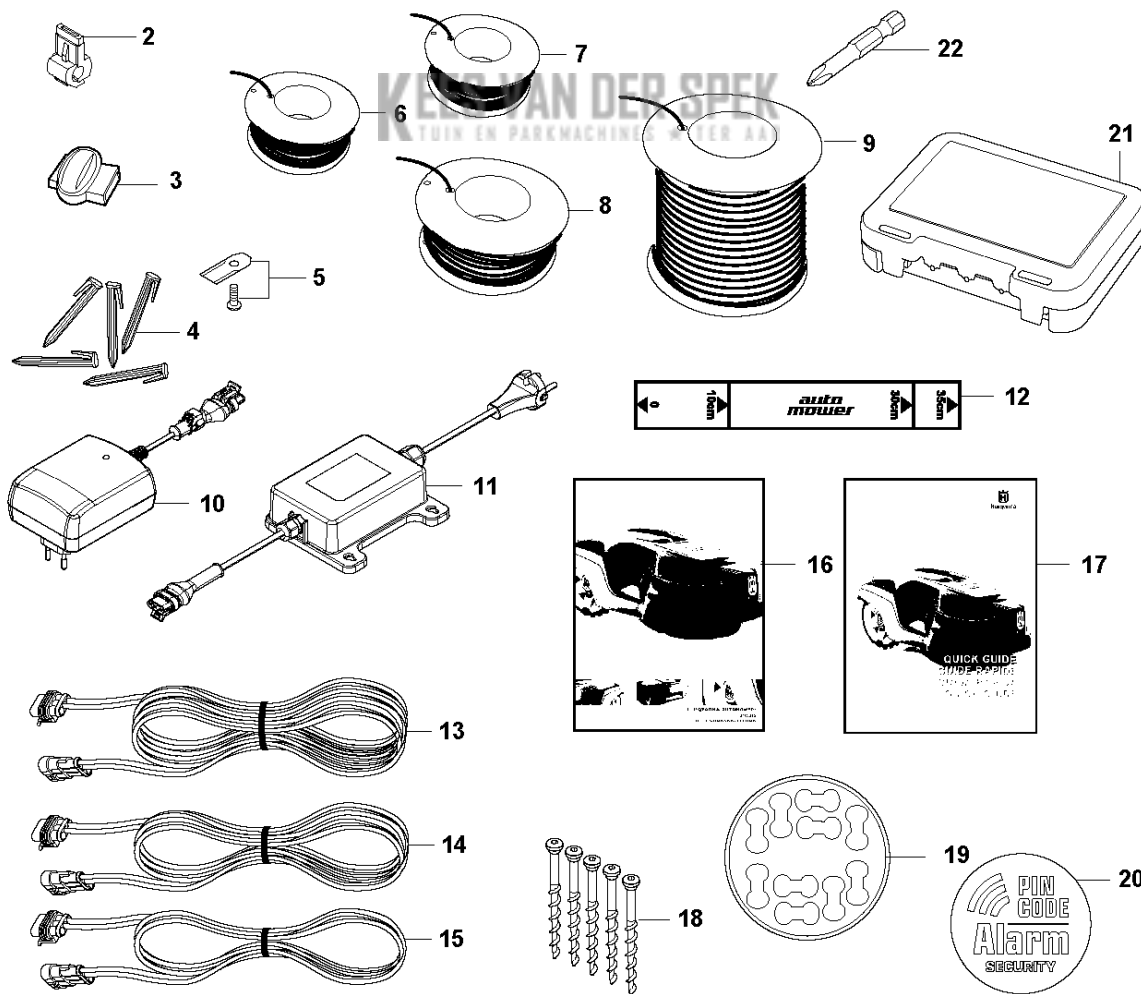

H AUTOMOWER 310, 315
INSTALLATION ACCESSORIES

Referentie	Onderdeel nr	Omschrijving	Opmerking	Aant KIT al
1	967 62 36-01	INSTALLATION KIT	Installation KIT S: Wire (150 m), Staples (300 pcs), Connectors (3 pcs), Couplers (5 pcs)	1
1	967 62 36-02	INSTALLATION KIT	Installation KIT M: Wire (250 m), Staples (400 pcs), Connectors (3 pcs), Couplers (5 pcs)	1
1	967 62 36-03	INSTALLATION KIT	Installation KIT L: Wire (400 m), Staples (600 pcs), Connectors (5 pcs), Couplers (5 pcs)	1
2	535 12 90-01	VERBINDER	Loop Wire Connector	1
2	577 86 48-01	VERBINDER	Loop Wire Connector, Blister Pack, 5 pcs	1
2	535 12 90-02	VERBINDER	Loop Wire Connector, Blister Pack, 100 pcs	1
3	501 98 02-01	KOPPELSTUK	Coupler	1
3	577 86 47-01	KOPPELSTUK	Coupler, Blister Pack, 5 pcs	2
3	501 98 02-03	KOPPELSTUK	Coupler, 100 pcs	1
4	583 97 34-01	NIET	Staples, 100 pcs	1
5	577 86 46-03	BLADE SET	Long Life - Safety Blade, Blister Pack, 9 pcs	1
5	577 60 65-05	BLADE SET	Long Life - Safety Blade, 45 pcs	1
5	577 60 66-04	BLADE SET	Long Life - Safety Blade, 300 pcs	1
6	577 86 43-02	KABEL	Wire, Blister Pack, (50 m)	1
6	580 66 20-02	KABEL	Wire (150 m)	1
6	577 86 43-01	KABEL	Wire, Blister Pack, (150 m)	1
7	580 66 20-01	KABEL	Wire (250 m)	1
8	522 91 41-01	KABEL	Wire (500 m)	1
9	580 66 20-04	KABEL	Wire (800 m)	1
10	593 16 36-01	MOTOR UNIT	Power Supply Unit EU	1
11	590 44 22-02	MOTOR UNIT	Power Supply Unit UK, IE	1
11	584 86 26-01	MOTOR UNIT	EU	1
11	590 44 22-03	MOTOR UNIT	Power Supply Unit CH	1
11	584 86 26-04	MOTOR UNIT	Power Supply Unit US, CA	1
11	584 86 26-05	MOTOR UNIT	Power Supply Unit AU, NZ	1
11	584 86 26-06	MOTOR UNIT	Power Supply Unit JP	1
12	544 17 75-01	MEETBAND	Measuring Tape	1
13	579 82 51-01	KABEL COMPL.	Low voltage cable 20m	1
14	579 82 51-02	KABEL COMPL.	Low voltage cable 10m	1
15	579 82 51-03	KABEL COMPL.	Low voltage cable 3m	1
15	579 82 51-04	KABEL COMPL.	Low Voltage Cable (5 m)	1
16	115875706	TBD	Operator's Manual, Swedish	1
16	115875711	TBD	Operator's Manual, Danish	1
16	115875721	TBD	Operator's Manual, Finnish	1
16	115875726	TBD	Operator's Manual, Norwegian	1
16	115875731	TBD	Operator's Manual, English	1
16	115875732	TBD	Operator's Manual, French	1
16	115875736	TBD	Operator's Manual, French (CA)	1
16	115875741	TBD	Operator's Manual, Dutch	1
16	115875746	TBD	Operator's Manual, Italian	1
16	115875751	TBD	Operator's Manual, Spanish	1
16	115875756	TBD	Operator's Manual, German	1
16	115875758	TBD	Operator's Manual, Russian	1
16	115875759	TBD	Operator's Manual, Hungarian	1
16	115875761	TBD	Operator's Manual, Portuguese	1