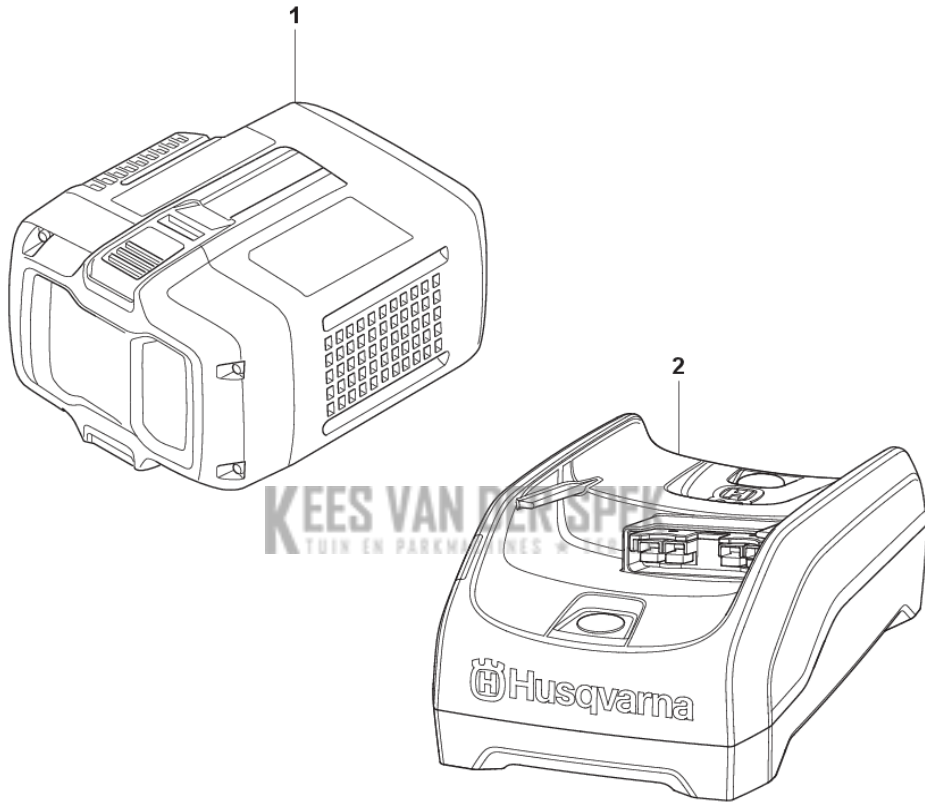

WT 15i
ACCESSORIES

REF.	PART NO.	DESCRIPTION	REMARK	QTY.	KIT
1	970457201	BATTERY	RoW	1	
1	970593301	BATTERY	US, CA	1	
2	970592801	BATTERY CHARGER	CE	1	
2	970592803	BATTERY CHARGER	US/CA	1	
2	970592804	BATTERY CHARGER	JP	1	
2	970592805	BATTERY CHARGER	AU/NZ	1	
2	970592802	BATTERY CHARGER	UK	1	

KEES VAN DER SPEK
TUIN EN PARKMACHINES * TER AAR