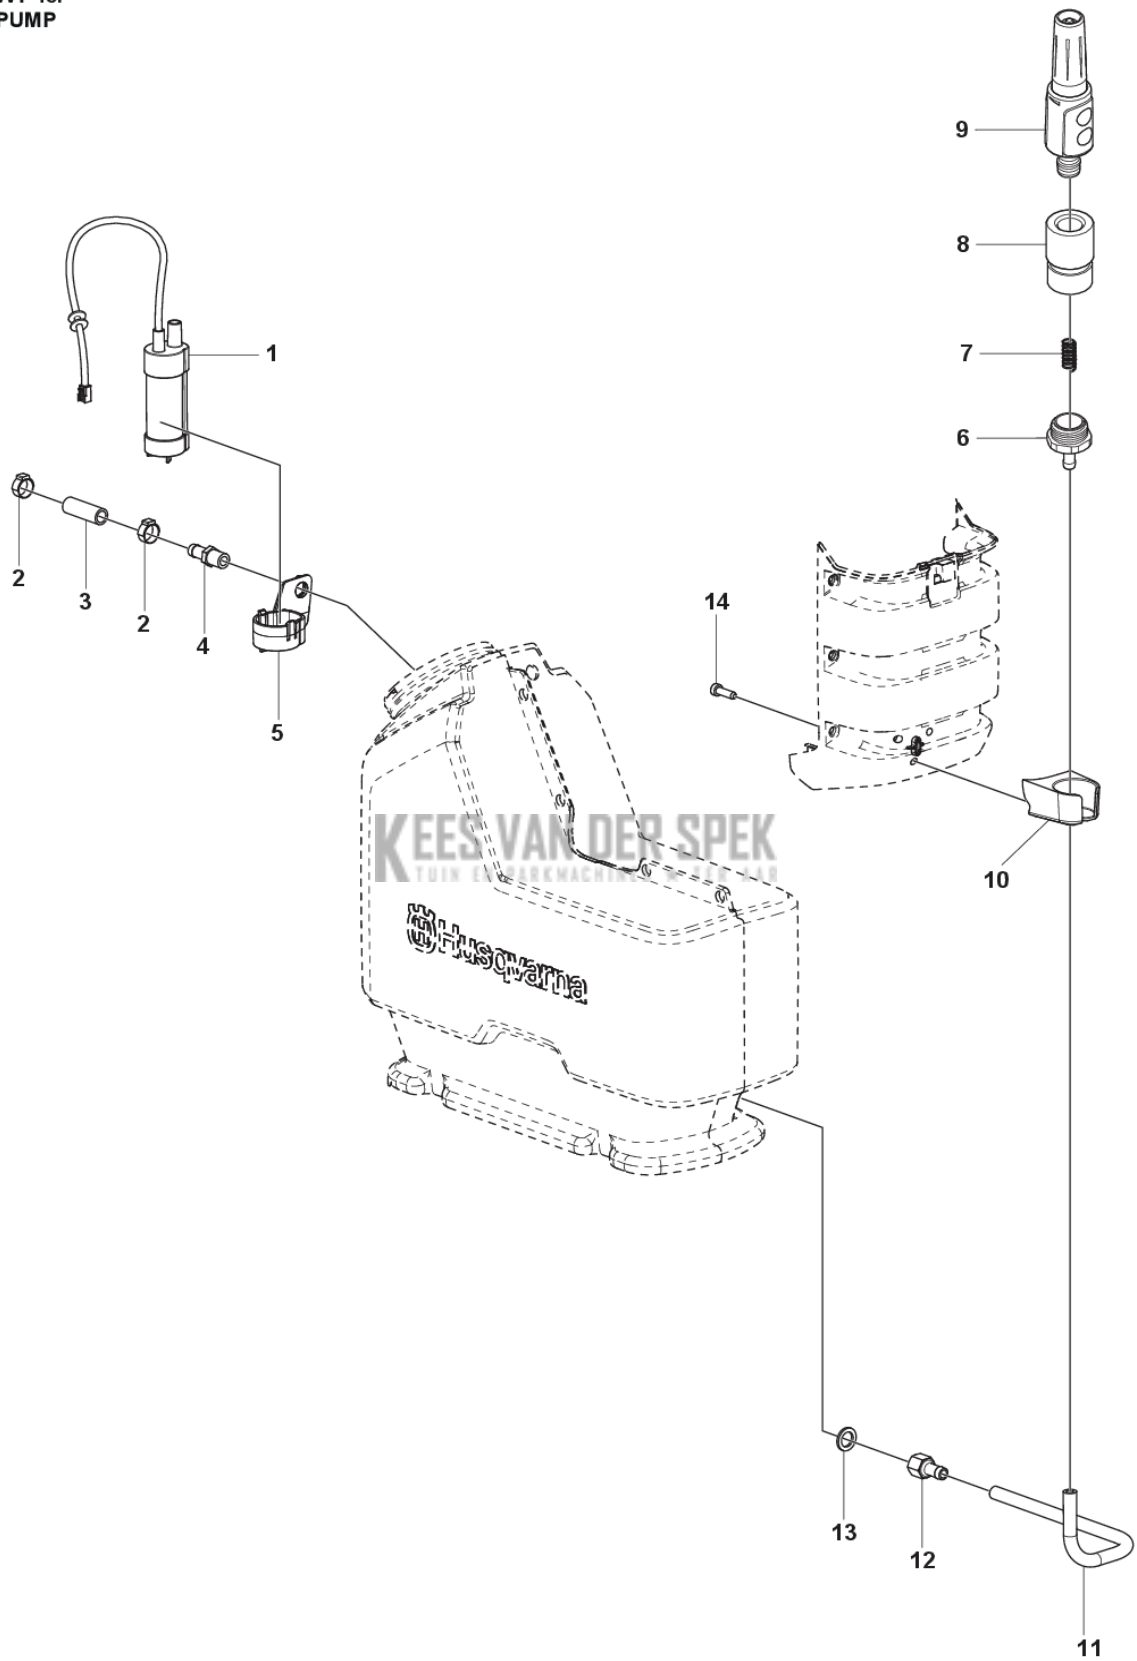

SPARE PARTS CATALOGUE
: HUSQVARNA WT 15I

KEES VAN DER SPEK
TUIN EN PARKMACHINES * TER AAR

Spare Parts List

SPARE PARTS LIST

WT 15i
TANK

1

2

REF.	PART NO.	DESCRIPTION	REMARK	QTY.	KIT
1	529339302	DECAL	NA	1	
1	529339304	DECAL	RoW	1	
2	529339401	DECAL	W BLEM	1	
2	529339402	DECAL	W/O BLEM	1	
3	505142901	CAP		1	
4	510242701	O-RING		1	
5	599513701	CONTROL PANEL		1	
6	576637202	TANK		1	
7	529997801	HANDLE HALF	RoW	1	
7	529997802	HANDLE HALF	NA	1	
8	529997502	HANDLE HALF	W/O BLEM	1	
8	529997501	HANDLE HALF	W BLEM	1	
9	599599202	CONTROL UNIT	W/O BLEM	1	
9	599599201	CONTROL UNIT	W BLEM	1	
10	578776103	SCREW ITXPANT		2	
11	522535801	GROMMET		1	
12	505143201	BASE		1	
13	505143301	BASE		1	
14	599598701	COVER		1	
15	599598801	BUCKLE		1	
16	599598601	LID		1	
17	503215420	SCREW ITXSCT		19	

WT 15i
PUMP

REF.	PART NO.	DESCRIPTION	REMARK	QTY.	KIT
1	577064203	PUMP		1	
2	591123101	HOSE CLAMP		1	
3	577064101	HOSE		1	
4	510243001	NIPPLE		1	
5	505143701	BRACKET		1	
6	505143801	HOSE COUPLING		1	
7	516043101	SPRING		1	
8	503266003	COUPLER		1	
9	586572301	NOZZLE ASSY		1	
10	599930201	NOZZLE HOLDER		1	
11	525406203	HOSE		1	
12	510243201	NIPPLE		1	
13	510242901	O-RING		1	
14	503215420	SCREW ITXSCT		2	

KEES VAN DER SPEK
TUIN EN PARKMACHINES * TER AAR

WT 15i
ACCESSORIES

REF.	PART NO.	DESCRIPTION	REMARK	QTY.	KIT
1	970457201	BATTERY	RoW	1	
1	970593301	BATTERY	US, CA	1	
2	970592801	BATTERY CHARGER	CE	1	
2	970592803	BATTERY CHARGER	US/CA	1	
2	970592804	BATTERY CHARGER	JP	1	
2	970592805	BATTERY CHARGER	AU/NZ	1	
2	970592802	BATTERY CHARGER	UK	1	