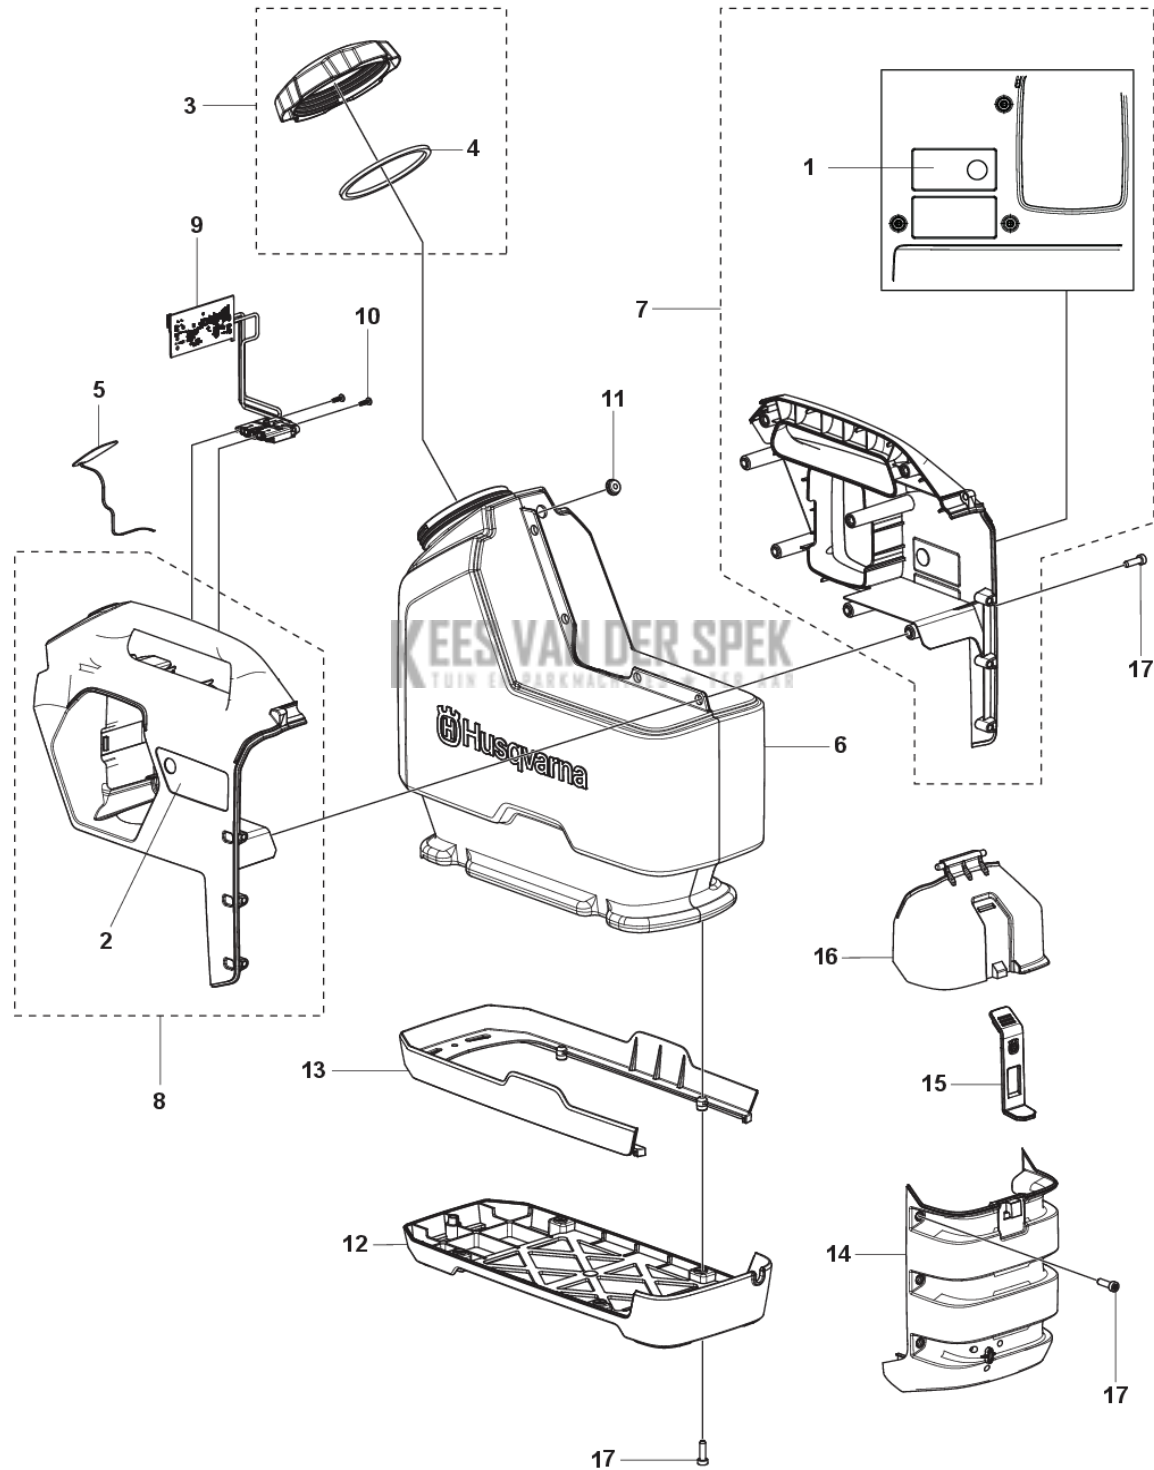

SPARE PARTS CATALOGUE
: HUSQVARNA WT 15I

KEES VAN DER SPEK
TUIN EN PARKMACHINES * TER AAR

Spare Parts List

SPARE PARTS LIST

WT 15i
TANK

1

2

REF.	PART NO.	DESCRIPTION	REMARK	QTY.	KIT
1	529339302	DECAL	NA	1	
1	529339304	DECAL	RoW	1	
2	529339401	DECAL	W BLEM	1	
2	529339402	DECAL	W/O BLEM	1	
3	505142901	CAP		1	
4	510242701	O-RING		1	
5	599513701	CONTROL PANEL		1	
6	576637202	TANK		1	
7	529997801	HANDLE HALF	RoW	1	
7	529997802	HANDLE HALF	NA	1	
8	529997502	HANDLE HALF	W/O BLEM	1	
8	529997501	HANDLE HALF	W BLEM	1	
9	599599202	CONTROL UNIT	W/O BLEM	1	
9	599599201	CONTROL UNIT	W BLEM	1	
10	578776103	SCREW ITXPANT		2	
11	522535801	GROMMET		1	
12	505143201	BASE		1	
13	505143301	BASE		1	
14	599598701	COVER		1	
15	599598801	BUCKLE		1	
16	599598601	LID		1	
17	503215420	SCREW ITXSCT		19	

WT 15i
PUMP

REF.	PART NO.	DESCRIPTION	REMARK	QTY.	KIT
1	577064203	PUMP		1	
2	591123101	HOSE CLAMP		1	
3	577064101	HOSE		1	
4	510243001	NIPPLE		1	
5	505143701	BRACKET		1	
6	505143801	HOSE COUPLING		1	
7	516043101	SPRING		1	
8	503266003	COUPLER		1	
9	586572301	NOZZLE ASSY		1	
10	599930201	NOZZLE HOLDER		1	
11	525406203	HOSE		1	
12	510243201	NIPPLE		1	
13	510242901	O-RING		1	
14	503215420	SCREW ITXSCT		2	