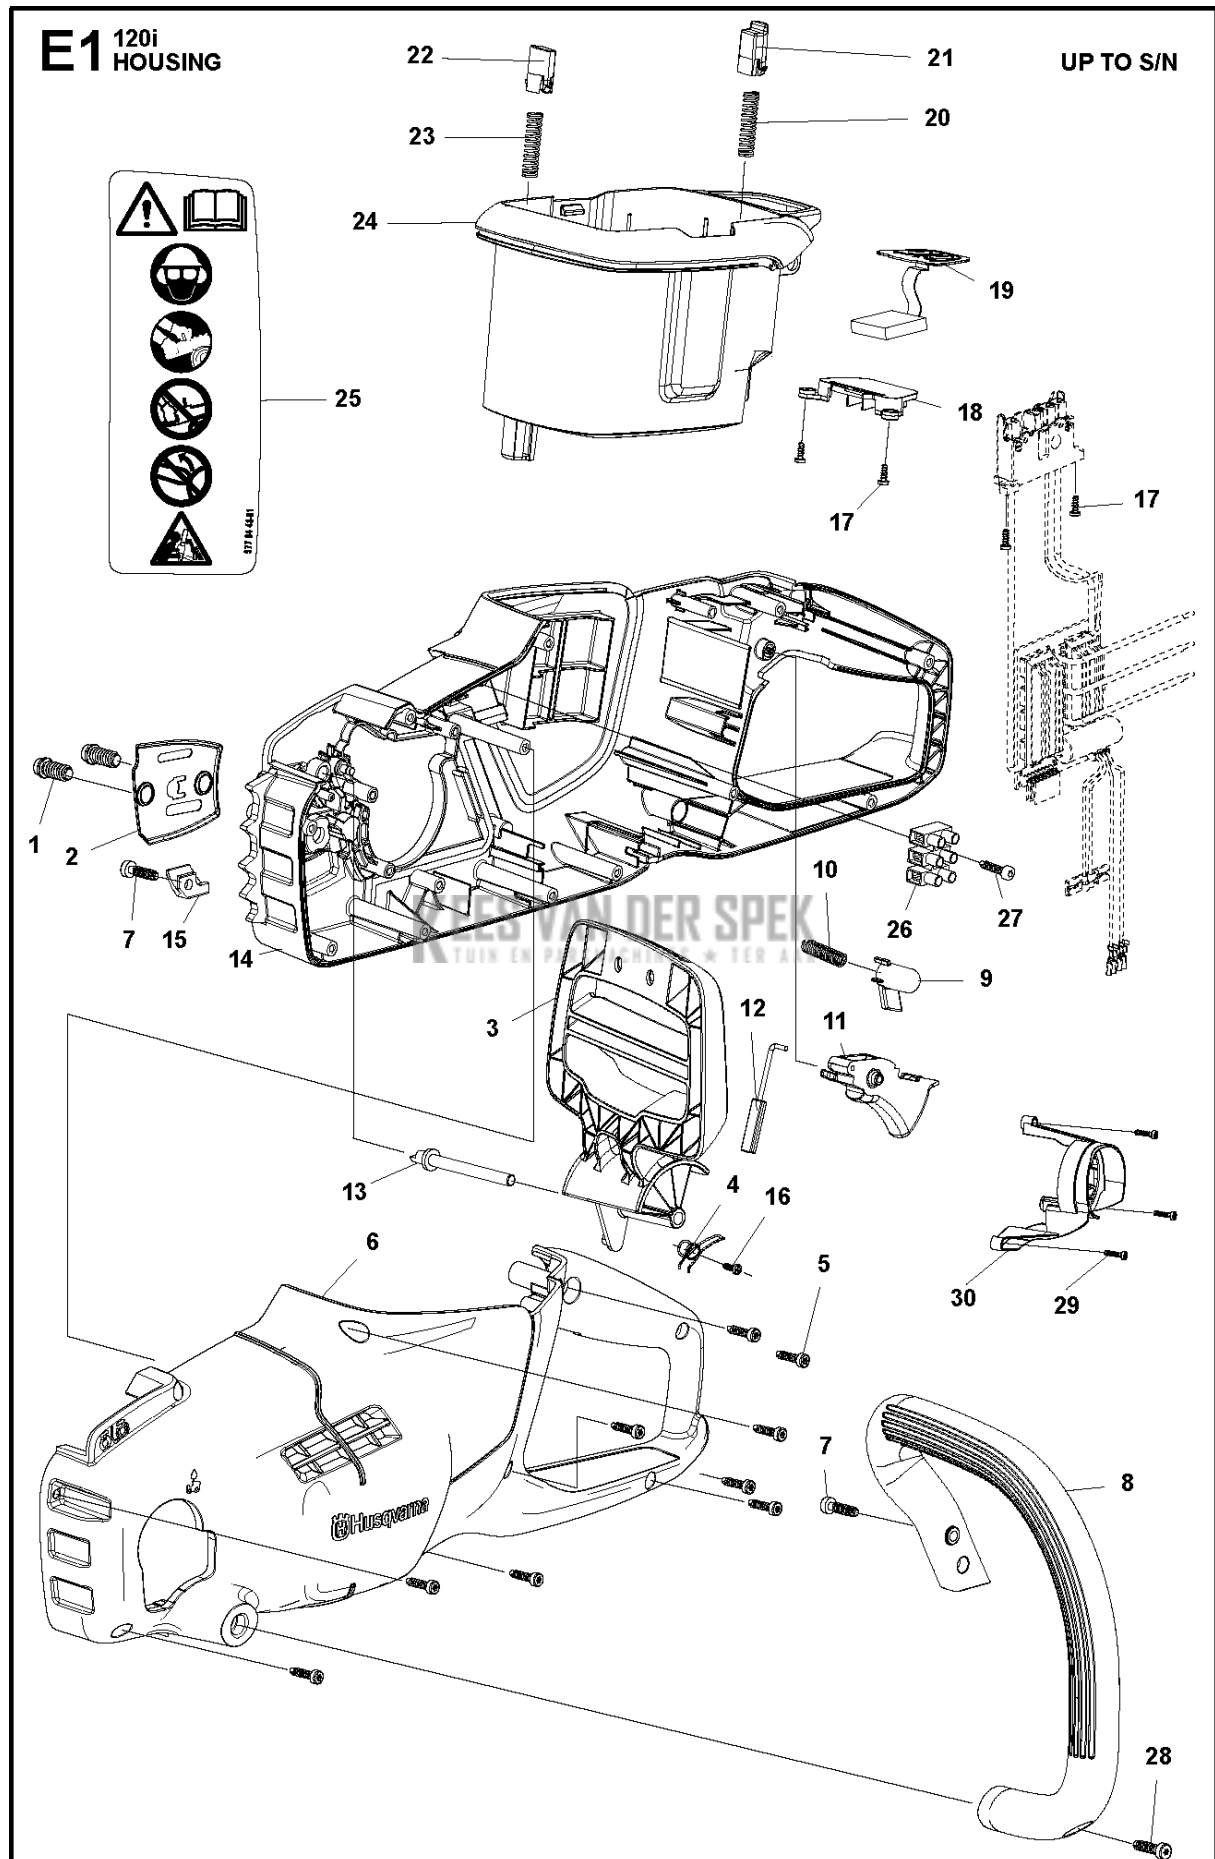

HOUSING

120i, 967098201,967098202,967098203, 967098101,967098102, 2018-02

Ref	Part No	Description	Remark	QTY KIT
1	587 42 66-01	SCREW		2
2	585 60 27-01	MOUNTING PLATE		1
3	585 58 13-01	BRAKE		1
4	587 60 01-01	SPRING		1
5	585 81 90-02	SCREW		9
6	588 16 25-02	HOUSING		1
7	585 59 25-01	SCREW		2
8	585 59 02-01	FRONT HANDLE		1
9	585 59 00-01	BUTTON		1
10	585 59 01-01	SPRING		1
11	585 58 98-01	TRIGGER		1
12	585 58 93-01	LEVER		1
13	585 93 19-01	PIVOT		1
14	585 56 68-02	HOUSING		1
15	505 28 85-01	CHAIN CATCHER		1
16	575 30 98-02	SCREW		1
17	585 81 89-01	SCREW		4
18	585 59 23-01	BRACKET		1
19	582 54 15-01	KEYPAD		1
20	585 63 62-01	SPRING		1
21	577 99 66-01	PUSH BUTTON		1
22	585 63 60-01	PUSH BUTTON		1
23	585 63 66-01	SPRING		1
24	585 59 30-01	BATTERY BOX		1
25	577 84 43-01	DECAL		1
26	582 56 93-01	CONNECTOR		1
27	582 71 22-01	SCREW		1
28	574 22 39-01	SCREW		1
29	585 81 90-01	SCREW		1
30	582 48 67-01	COVER		1

KEES VAN DER SPEK
TUIN EN PARKMACHINES * TER AAR