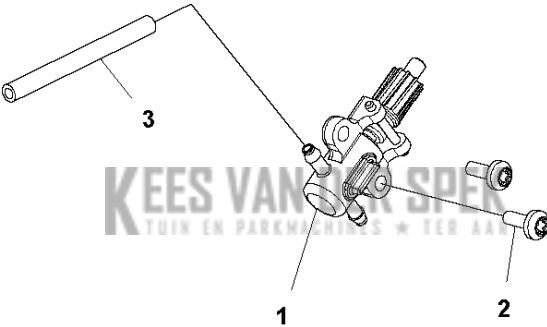

C 120i
OIL PUMP

OIL PUMP

120i, 967098201,967098202,967098203, 967098101,967098102, 2018-02

Ref	Part No	Description	Remark	QTY KIT
1	586 84 65-01	OIL PUMP ASSY		1
2	586 90 29-01	SCREW		2
3	585 56 66-01	OIL HOSE		1