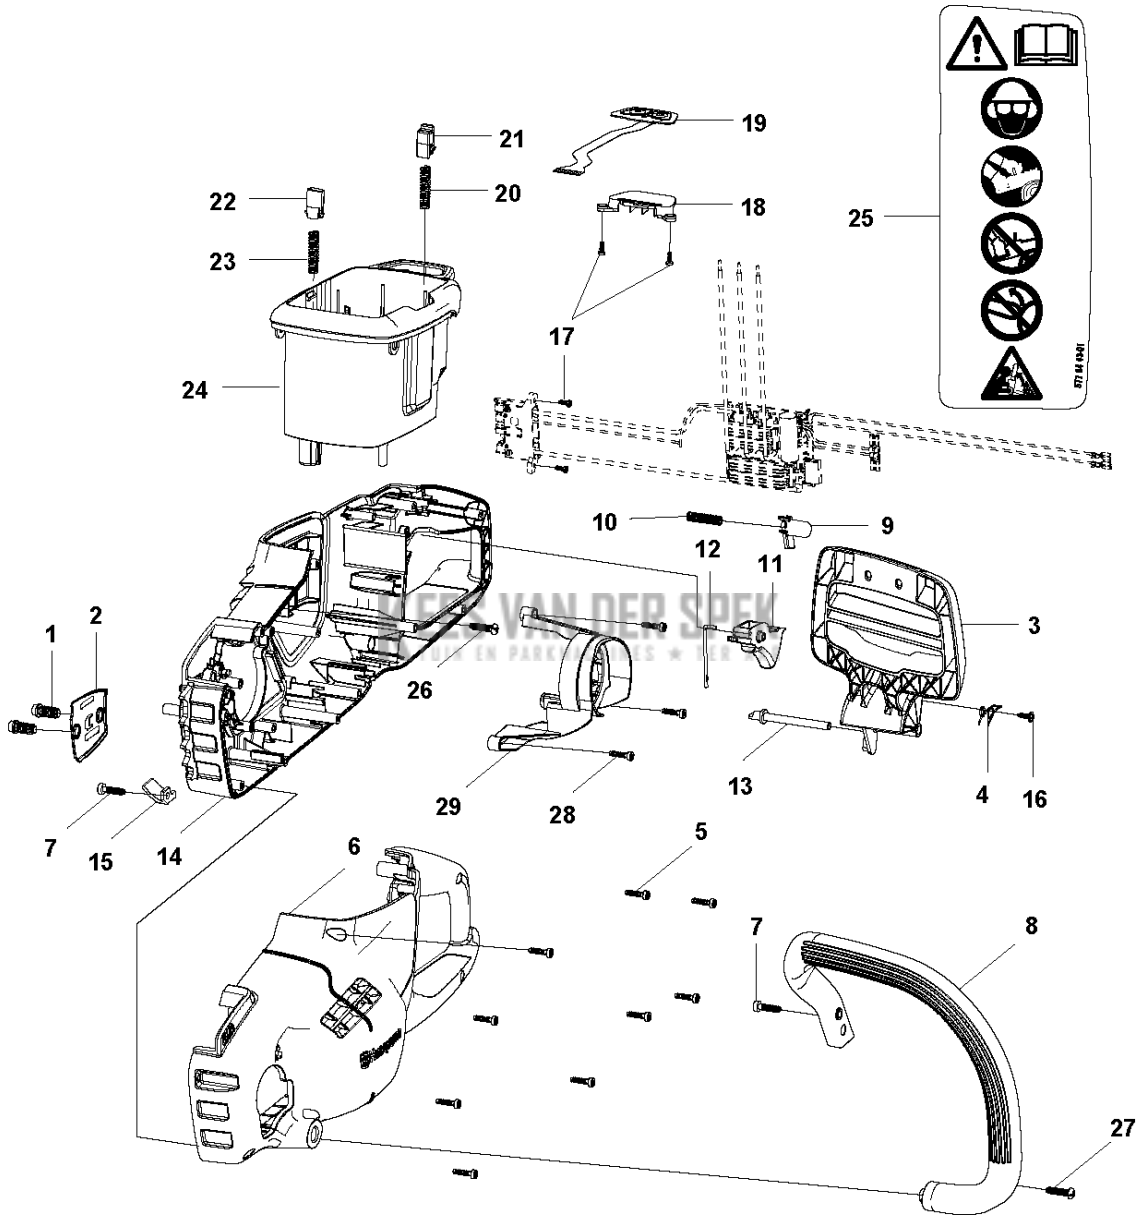

E2 120i
HOUSING

HIGHER THAN S/N

HOUSING

120i, 967098201,967098202,967098203, 967098101,967098102, 2018-02

Ref	Part No	Description	Remark	QTY KIT
1	587 42 66-01	SCREW		2
2	85602701	TBD		1
3	585 58 13-01	BRAKE		1
4	587 60 01-01	SPRING		1
5	585 81 90-02	SCREW		9
6	588 16 25-02	HOUSING		1
7	585 59 25-01	SCREW		2
8	585 59 02-01	FRONT HANDLE		1
9	585 59 00-01	BUTTON		1
10	585 59 01-01	SPRING		1
11	585 58 98-01	TRIGGER		1
12	585 58 93-01	LEVER		1
13	585 93 19-01	PIVOT		1
14	585 56 68-02	HOUSING		1
15	505 28 85-01	CHAIN CATCHER		1
16	575 30 98-02	SCREW		1
17	585 81 89-01	SCREW		4
18	585 59 23-01	BRACKET		1
19	582 54 15-01	KEYPAD		1
20	585 63 62-01	SPRING		1
21	577 99 66-01	PUSH BUTTON		1
22	585 63 60-01	PUSH BUTTON		1
23	585 63 66-01	SPRING		1
24	585 59 30-01	BATTERY BOX		1
25	577 84 43-01	DECAL		1
26	582 71 22-01	SCREW		1
27	574 22 39-01	SCREW		1
28	585 81 90-01	SCREW		3
29	591 07 38-01	COVER		1

KEES VAN DER SPEK
TUIN EN PARKMACHINES * TER AAR