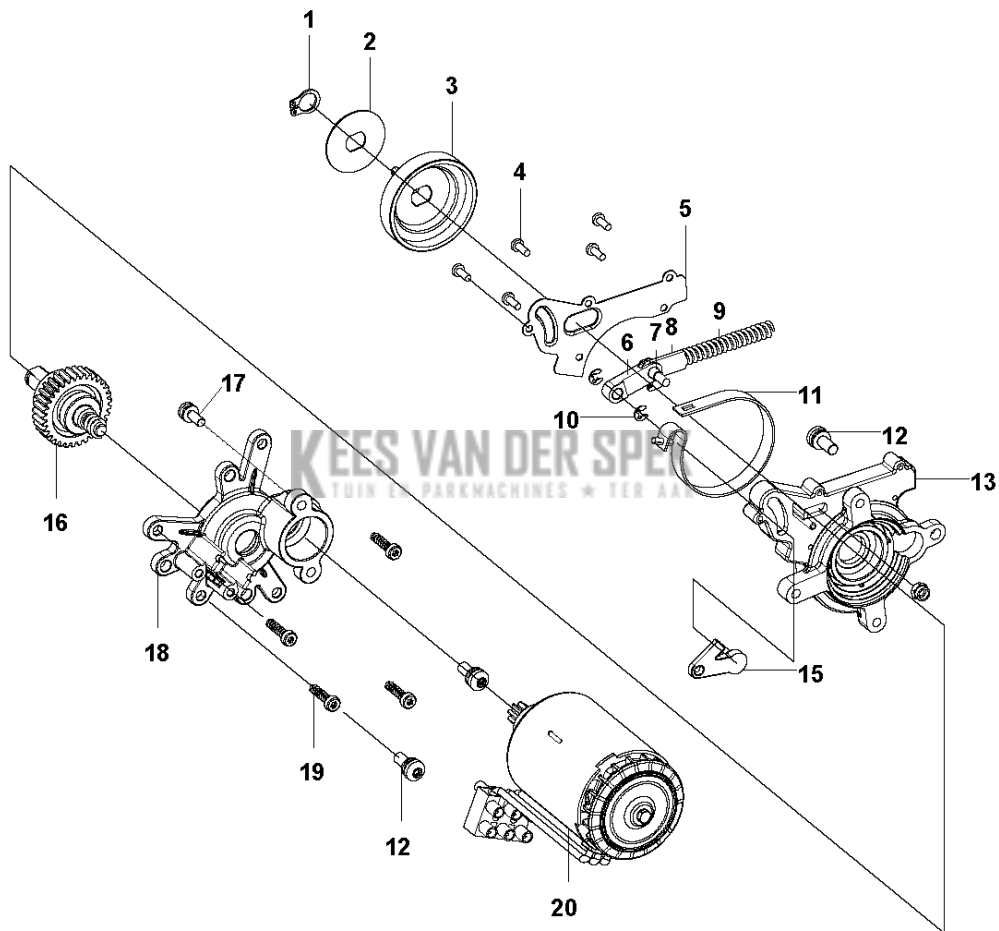

## CLUTCH COVER

120i, 967098201,967098202,967098203, 967098101,967098102, 2018-02

Ref	Part No	Description	Remark	QTY KIT
1	591 47 11-01	KNOB		1
2	585 59 32-01	CLUTCH COVER		1
3	578 77 65-01	CHAIN TENSIONER		1
4	585 59 40-01	SLEEVE		1
5	585 59 39-01	SHAFT		1
6	585 59 37-01	PLATE		1
7	585 59 35-01	PINION		1
8	585 59 34-01	COVER		1
9	585 81 90-01	SCREW		2

## GEAR BOX

120i, 967098201,967098202,967098203, 967098101,967098102, 2018-02

Ref	Part No	Description	Remark	QTY KIT
1	574 79 77-01	LOCKING RING		1
2	585 60 20-01	WASHER		1
3	585 58 96-01	SPROCKET	"3/8""-6T"	1
4	586 90 30-01	SCREW		5
5	585 58 97-01	COVER PLATE		9
6	585 60 35-01	PLATE		1
7	586 90 26-01	PEN		2
8	585 59 44-01	PLATE		1
9	585 59 05-01	BRAKE SPRING		1
10	587 37 77-01	CLAMP		2
11	585 59 03-01	BRAKE BAND		1
12	586 90 28-01	SCREW		4
13	582 48 68-01	GEARBOX		1
14	586 90 27-01	NUT		1
15	582 48 87-01	DRIVE LINK		1
16	591 38 89-01	SHAFT		1
17	585 94 44-02	SCREW		2
18	591 07 39-01	GEARBOX		1
19	585 81 90-02	SCREW		4
20	591 09 07-01	MOTOR		1