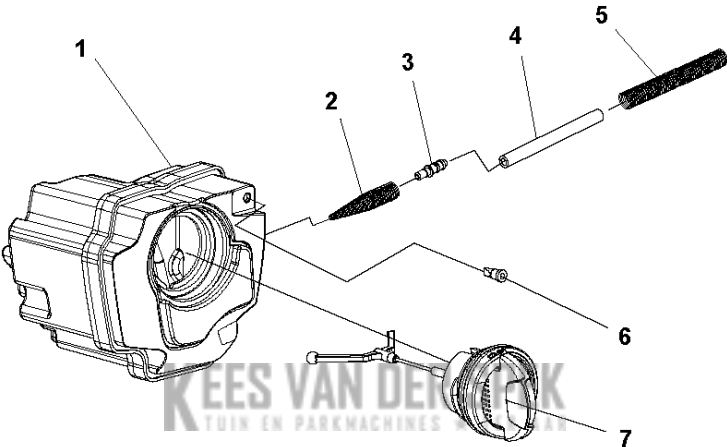

A 120i
OIL TANK

OIL TANK

120i, 967098201,967098202,967098203, 967098101,967098102, 2018-02

Ref	Part No	Description	Remark	QTY KIT
1	582 73 46-01	TANK ASSY		1
2	582 14 86-01	SPRING		1
3	574 80 09-01	TUBE		1
4	585 56 66-01	OIL HOSE		1
5	581 99 01-01	SPRING PIN		1
6	575 48 45-01	VALVE NIPPLE		1
7	522 62 00-03	TANK CAP ASSY		1