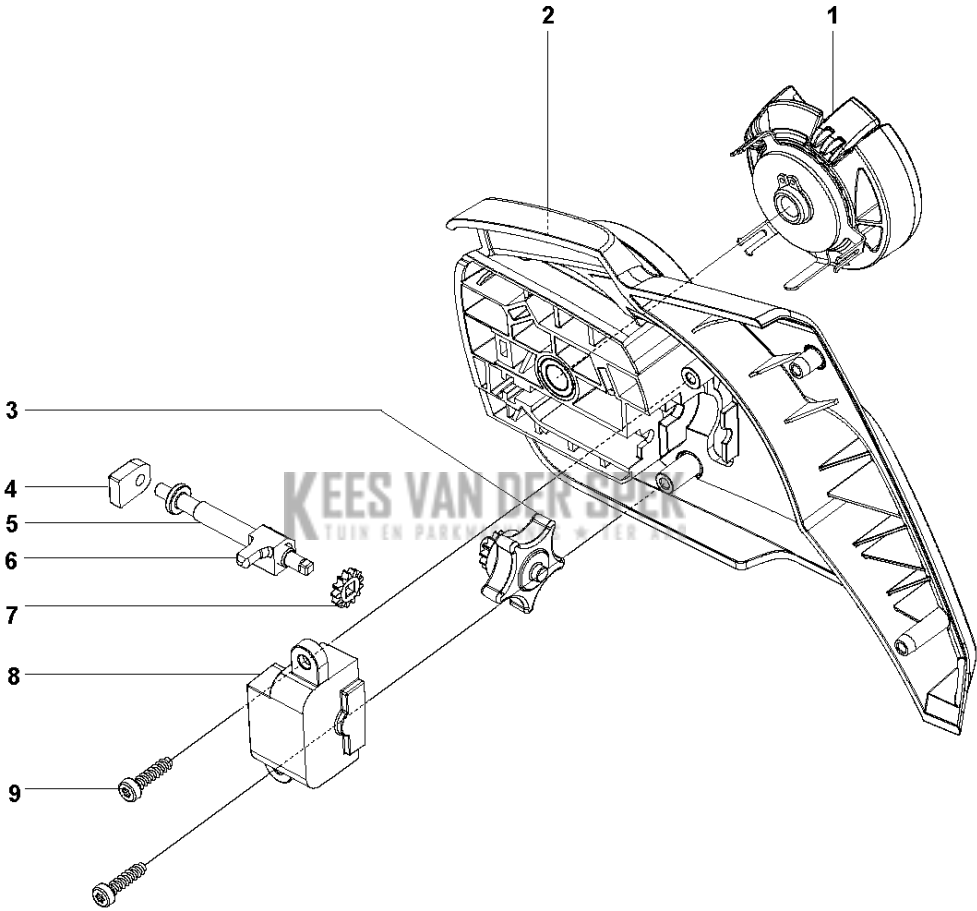

# SPARE PARTS LIST

## CHAIN SAWS

120i, 967098201, 967098202, 967098203,  
967098101, 967098102, 2018-02

**D** 120i  
CLUTCH COVER

## CLUTCH COVER

120i, 967098201,967098202,967098203, 967098101,967098102, 2018-02

Ref	Part No	Description	Remark	QTY KIT
1	591 47 11-01	KNOB		1
2	585 59 32-01	CLUTCH COVER		1
3	578 77 65-01	CHAIN TENSIONER		1
4	585 59 40-01	SLEEVE		1
5	585 59 39-01	SHAFT		1
6	585 59 37-01	PLATE		1
7	585 59 35-01	PINION		1
8	585 59 34-01	COVER		1
9	585 81 90-01	SCREW		2