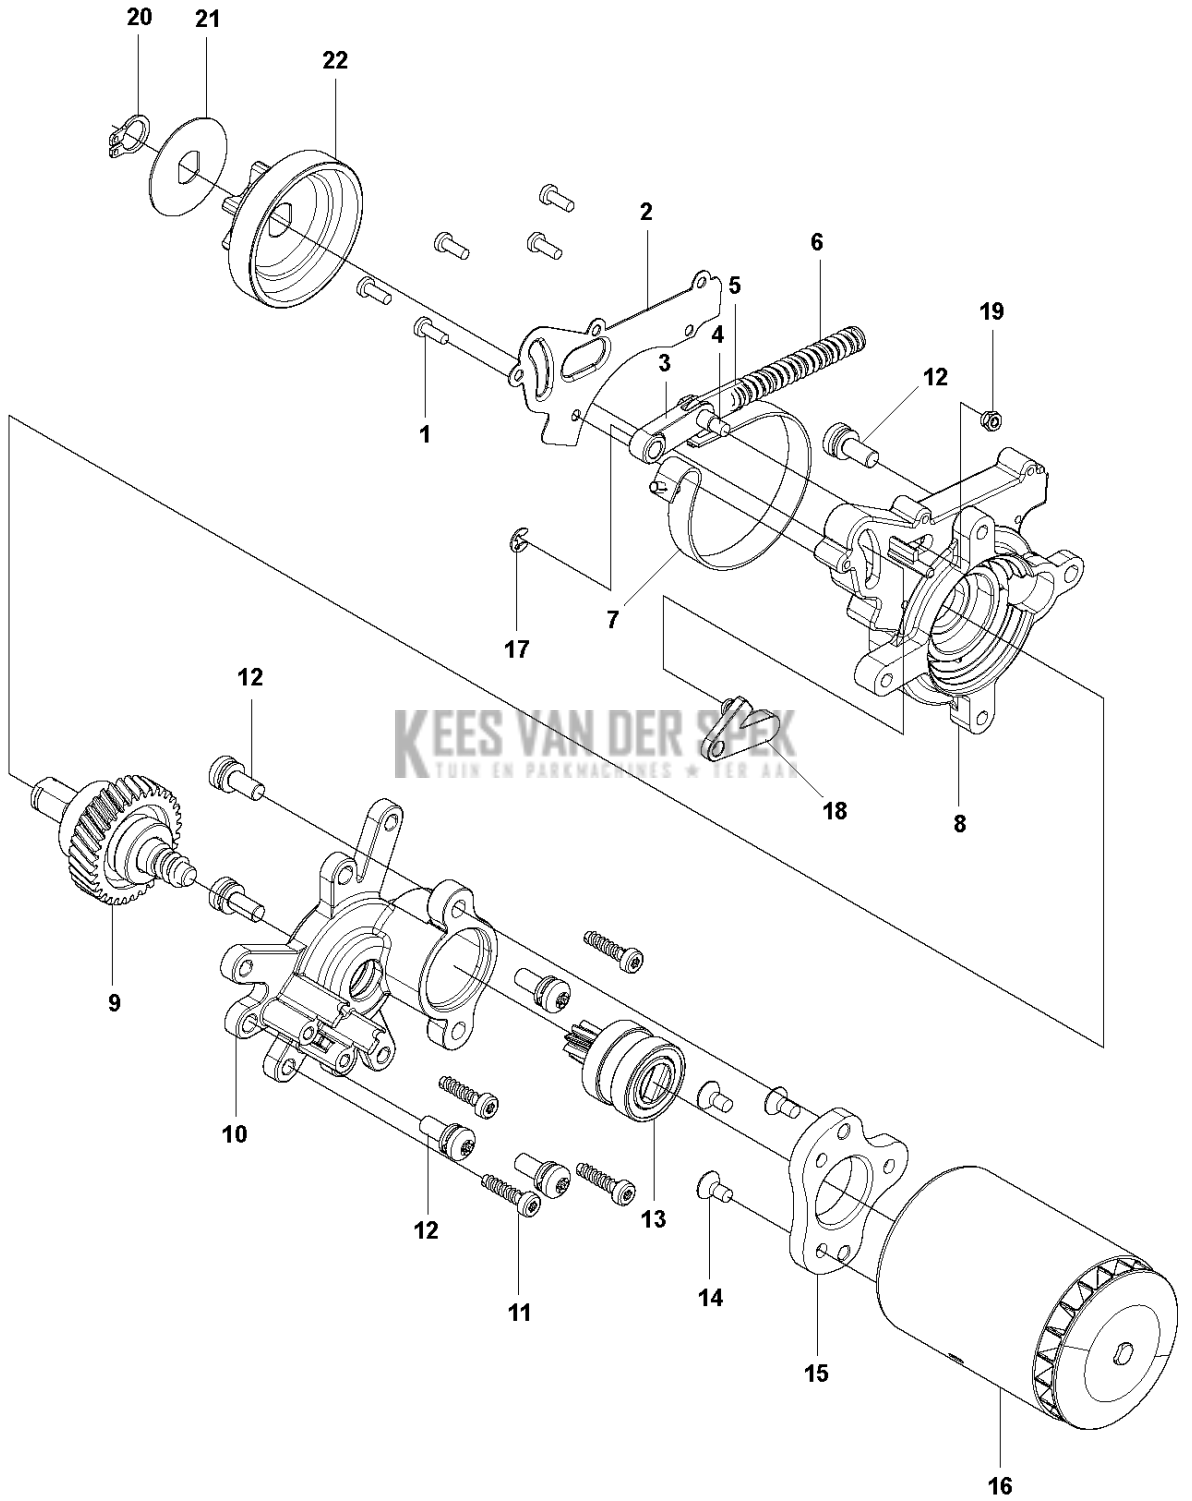

B1 120i
GEAR BOX

UP TO S/N

GEAR BOX

120i, 967098201,967098202,967098203, 967098101,967098102, 2018-02

Ref	Part No	Description	Remark	QTY KIT
1	586 90 30-01	SCREW		5
2	585 58 97-01	COVER PLATE		1
3	585 60 35-01	PLATE		1
4	586 90 26-01	PEN		1
5	585 59 44-01	PLATE		1
6	585 59 05-01	BRAKE SPRING		1
7	585 59 03-01	BRAKE BAND		1
8	582 48 68-01	GEARBOX		1
9	582 86 43-01	SHAFT		1
10	582 45 47-01	GEARBOX		1
11	585 81 90-02	SCREW		4
12	586 90 28-01	SCREW		6
13	582 86 42-01	PINION		1
14	582 56 11-01	SCREW		3
15	582 45 67-01	CONNECTOR		1
16	582 49 22-01	MOTOR		1
17	587 37 77-01	CLAMP		1
18	582 48 87-01	DRIVE LINK		1
19	586 90 27-01	NUT		1
20	574 79 77-01	LOCKING RING		1
21	585 60 20-01	WASHER		1
22	585 58 96-01	SPROCKET	"3/8""-6T"	1

KEES VAN DER SPEK
TUIN EN PARKMACHINES * TER AAR