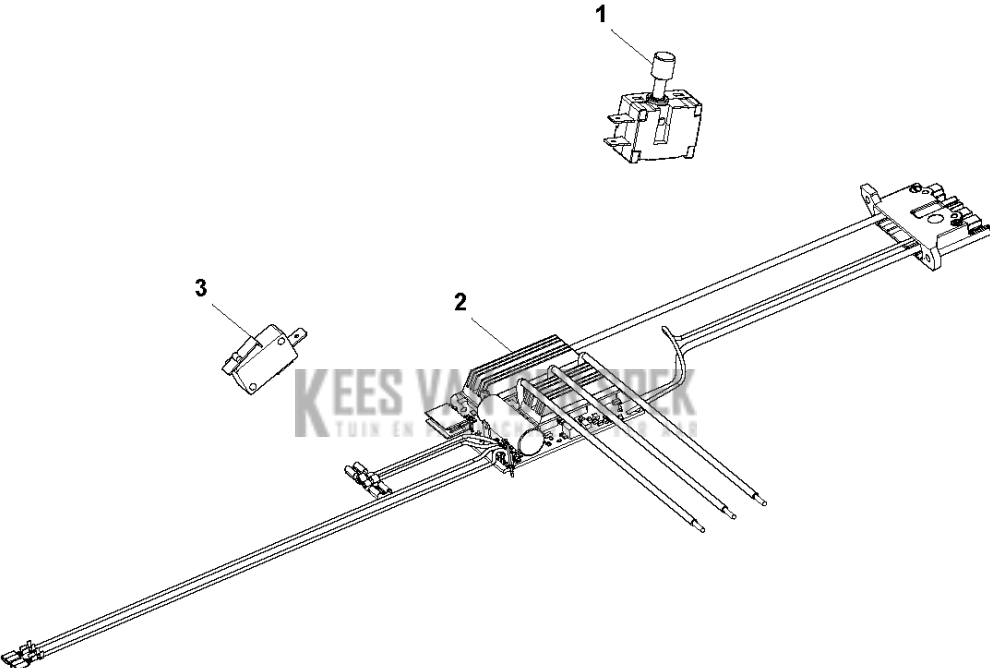

F 120i
ELECTRICAL

ELECTRICAL

120i, 967098201,967098202,967098203, 967098101,967098102, 2018-02

Ref	Part No	Description	Remark	QTY KIT
1	591 15 70-01	SWITCH		1
2	582 40 59-05	CONTROL UNIT		1
3	591 15 71-01	MICRO SWITCH		1

KEES VAN DER SPEK
TUIN EN PARKMACHINES ★ TER AAR