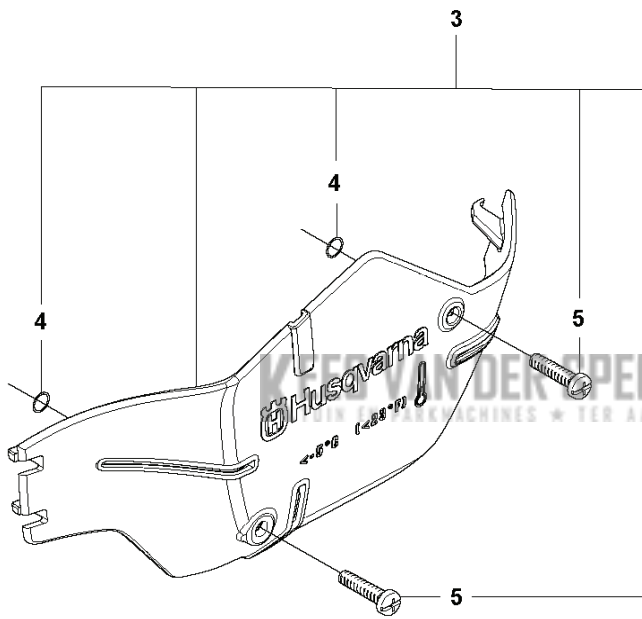

R 585
ACCESSORIES

PXM_REF	PXM_PARTNO	DESCRIPTION	PXM_REMARK	QTY.
1	599289601	COMBINATIESLEUTEL		1
2	575880701	SLEUTEL		1
3	599634601	WINTER KIT		1
4	740420100	O-RING		2
5	503217016	SCHROEF CCRPANT		1
6	529592601	SPIKE		1
7	525755101	SCHROEF ITXSCFM		2
8	503222401	LOCK NUT		2
9	529717501	BUMPER		1
10	525755105	SCHROEF ITXSCFM		1
11	525755101	SCHROEF ITXSCFM		1

KEES VAN DER SPEK
TUIN EN PARKMACHINES ★ TER AAR