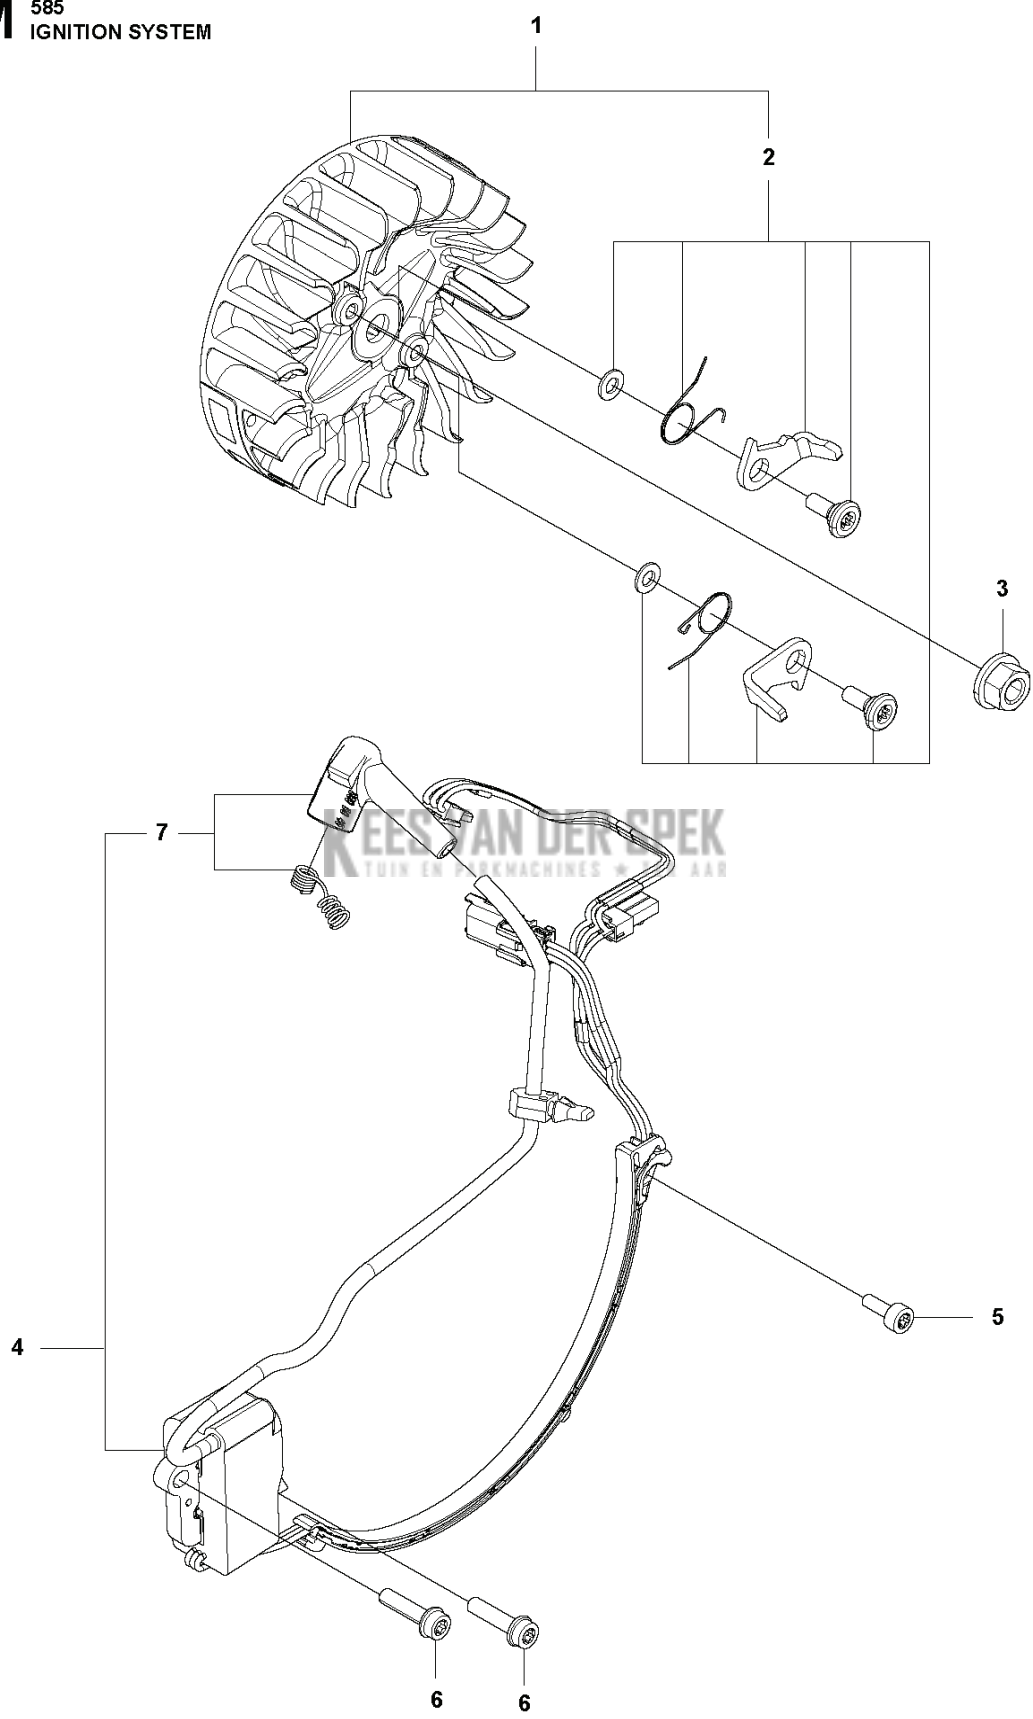

M 585
IGNITION SYSTEM

PXM_REF	PXM_PARTNO	DESCRIPTION	PXM_REMARK	QTY.
1	593239901	VLEGGWIEL COMPL.		1
2	597960601	SCREW KIT		1
3	503220401	MOER		1
4	529965301	IGNITION KIT		1
5	574353505	SCHROEF ITXSCM		1
6	525755102	SCHROEF ITXSCFM		2
7	531241501	BOUGIEDOP	Including contact spring	1