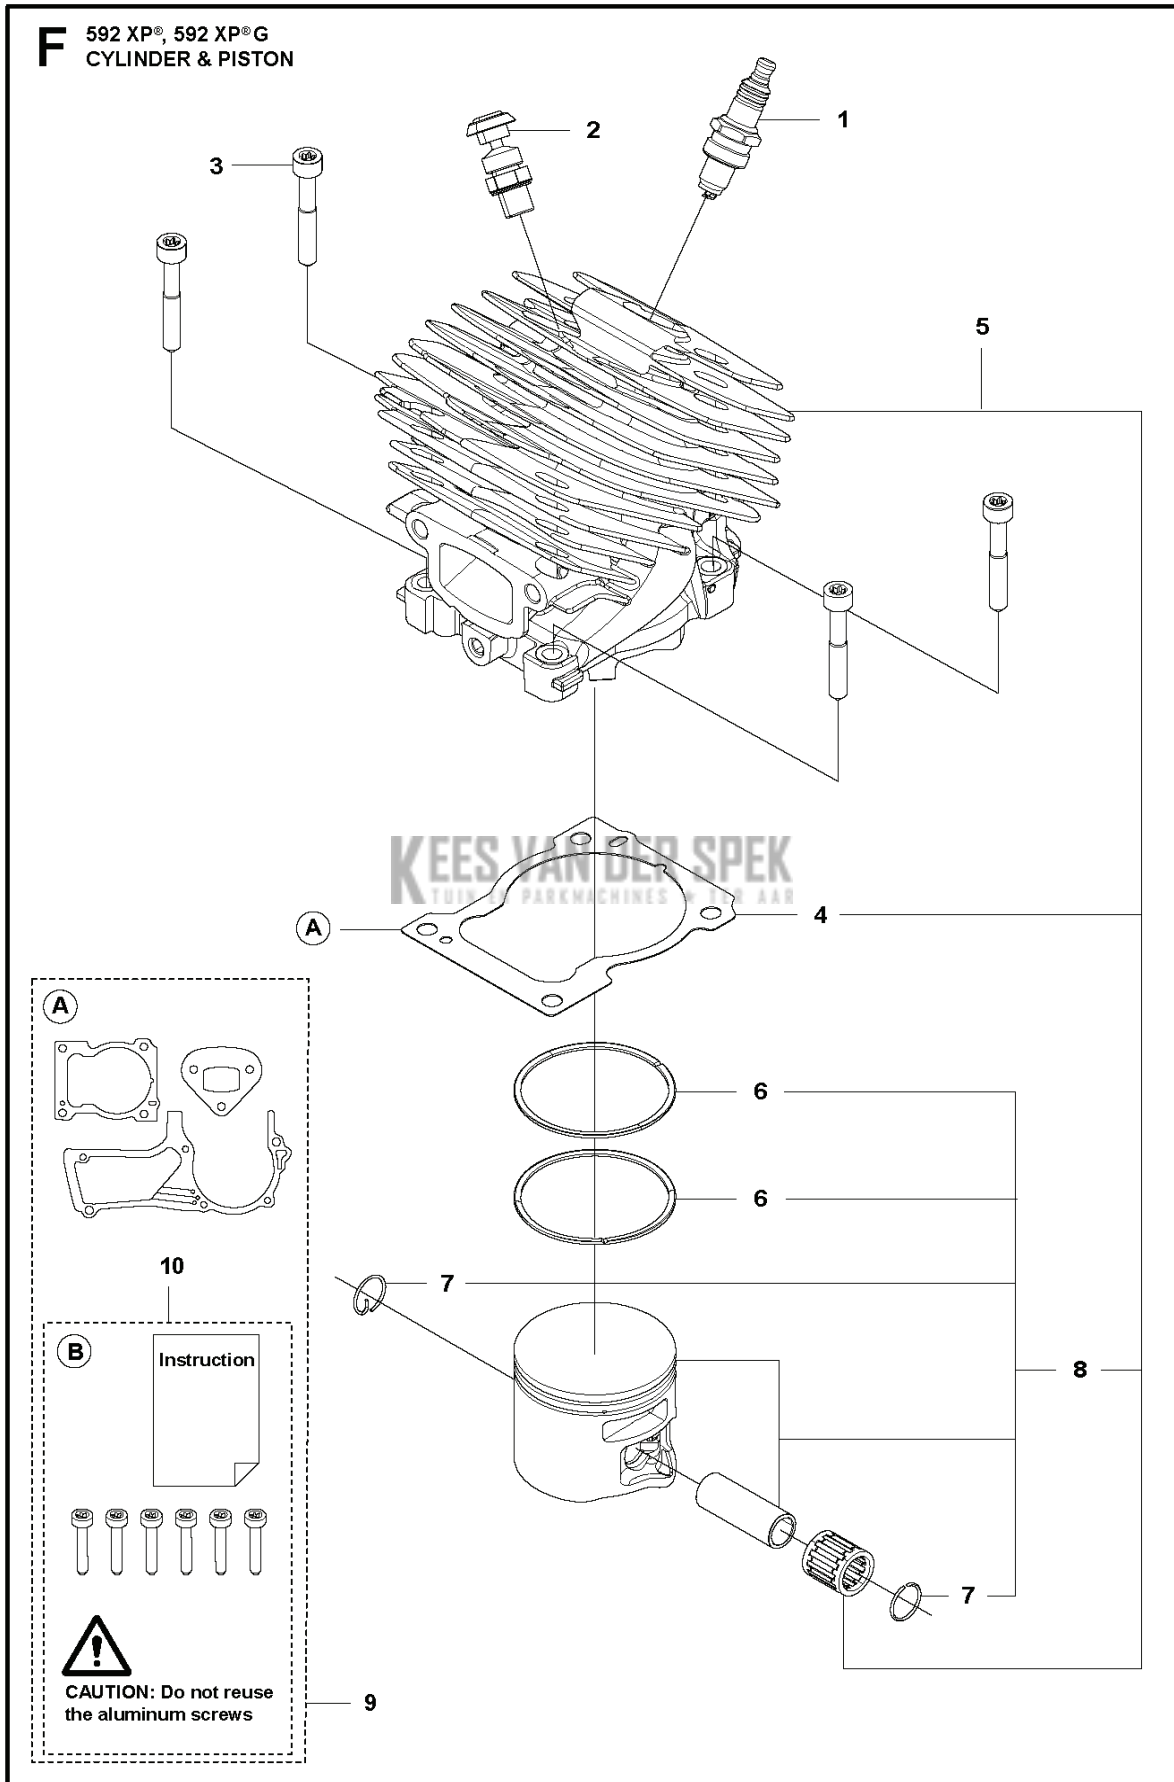

F 592 XP®, 592 XP®G
CYLINDER & PISTON

CHAIN SAWS

PXM_REF	PXM_PARTNO	DESCRIPTION	PXM_REMARK	QTY.
1	574519601	BOUGIE		1
2	575276901	DECOMPRESSIEKLEP		1
3	596682802	SCREW		4
4	593219401	PAKKING		1
5	597054203	CYLINDER KIT		1
6	598851101	ZUIGERVEER		2
7	737441300	BORGCLIP		2
8	593203602	ZUIGER COMPL.		1
9	597939002	PAKKINGSET	Gaskets and 6pcs Aluminum screws	1
10	529867201	SCREW KIT	6pcs Aluminum screws	1