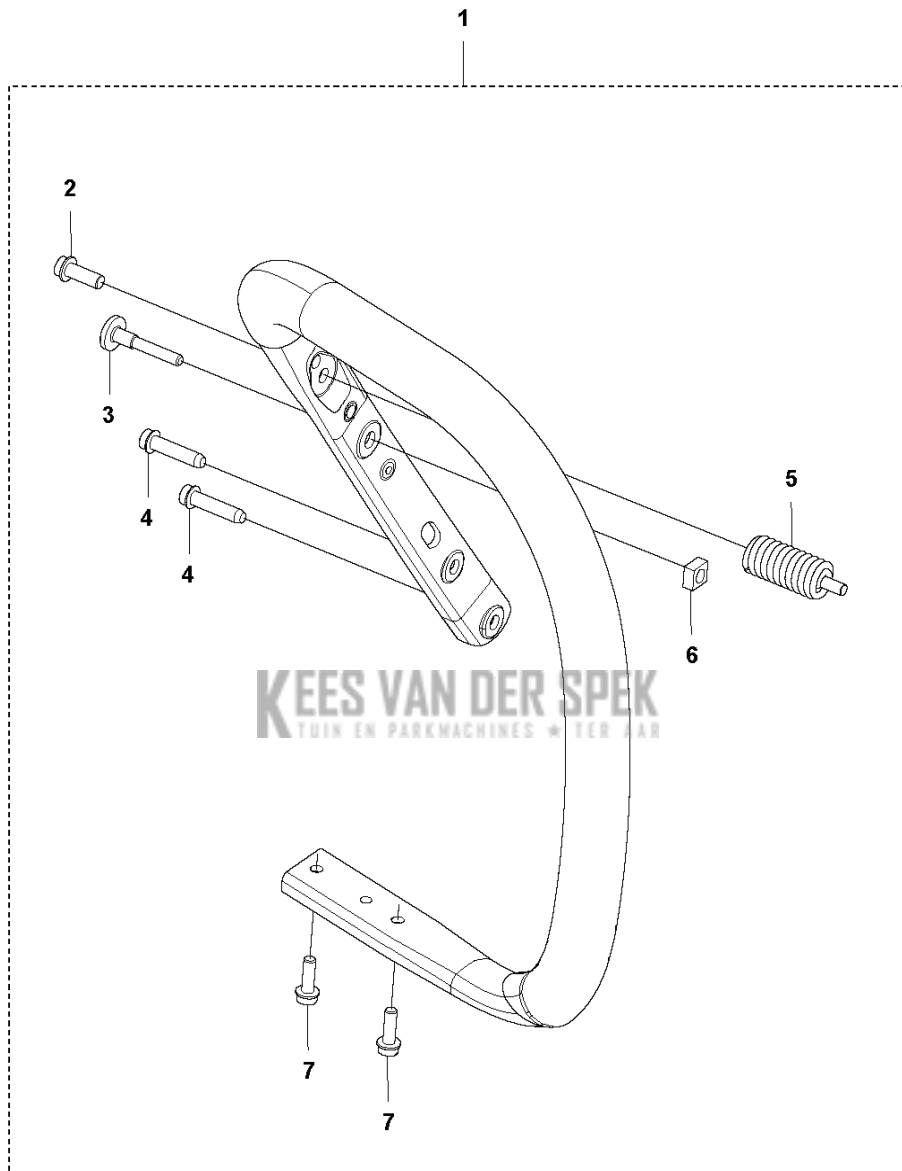

K 592 XP®
HANDLE

CHAIN SAWS

PXM_REF	PXM_PARTNO	DESCRIPTION	PXM_REMARK	QTY.
1	593202801	HENDEL SYSTEEM		1
2	522751901	SCHROEF ITXSCFM		1 1
3	504064502	SCHROEF ITXPANM		1 1
4	525798103	SCREW ITXSCFT		2 1
5	593661701	AV ELEMENT		1 1
6	503226601	MOER 4-KANT		1 1
7	575885703	SCHROEF ITXSCFM		2 1

KEES VAN DER SPEK
TUIN EN PARKMACHINES * TER AAR