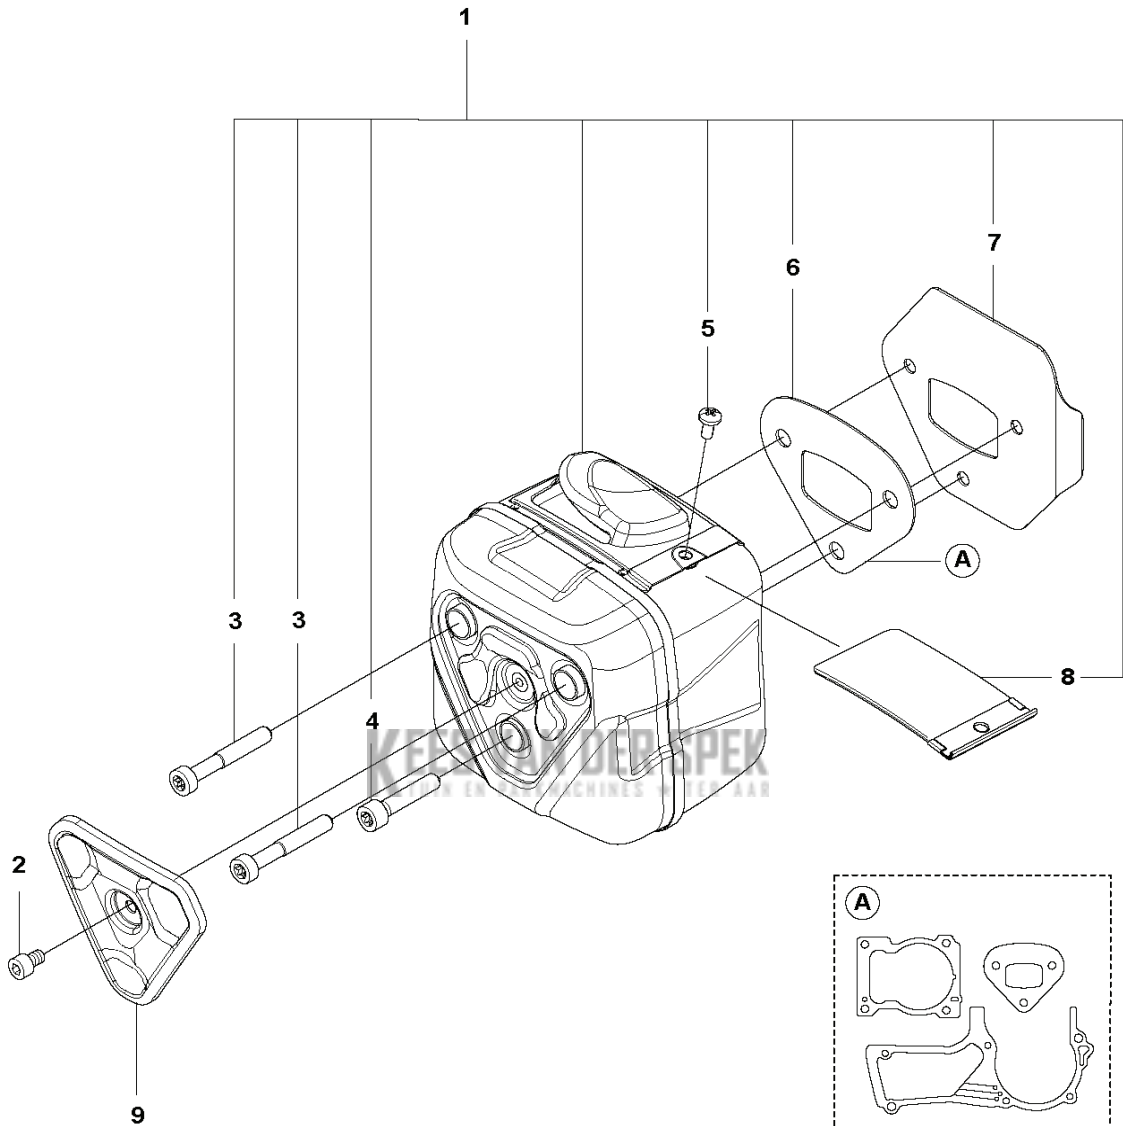

CHAIN SAWS

PXM_REF	PXM_PARTNO	DESCRIPTION	PXM_REMARK	QTY.
1	593239901	VLEGGWIEL COMPL.	XP	1
2	597960601	SCREW KIT		1
3	503220401	MOER		1
4	529965401	IGNITION KIT		1
5	574353505	SCHROEF ITXSCM		1
6	525755102	SCHROEF ITXSCFM		2
7	531241501	BOUGIEDOP	Including contact spring	1

KEES VAN DER SPEK
TUIN EN PARKMACHINES ✦ TER AAR

R 592 XP®, 592 XP® G
MUFFLER

11

B

Instruction

10

CAUTION: Do not reuse
the aluminum screws