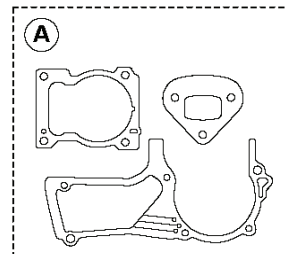

CHAIN SAWS

PXM_REF	PXM_PARTNO	DESCRIPTION	PXM_REMARK	QTY.
1	593239901	VLEGGWIEL COMPL.	XP	1
2	597960601	SCREW KIT		1
3	503220401	MOER		1
4	529965401	IGNITION KIT		1
5	574353505	SCHROEF ITXSCM		1
6	525755102	SCHROEF ITXSCFM		2
7	531241501	BOUGIEDOP	Including contact spring	1

KEES VAN DER SPEK
TUIN EN PARKMACHINES ✦ TER AAR

R 592 XP®, 592 XP® G
MUFFLER

11

B

Instruction

10

CAUTION: Do not reuse
the aluminum screws