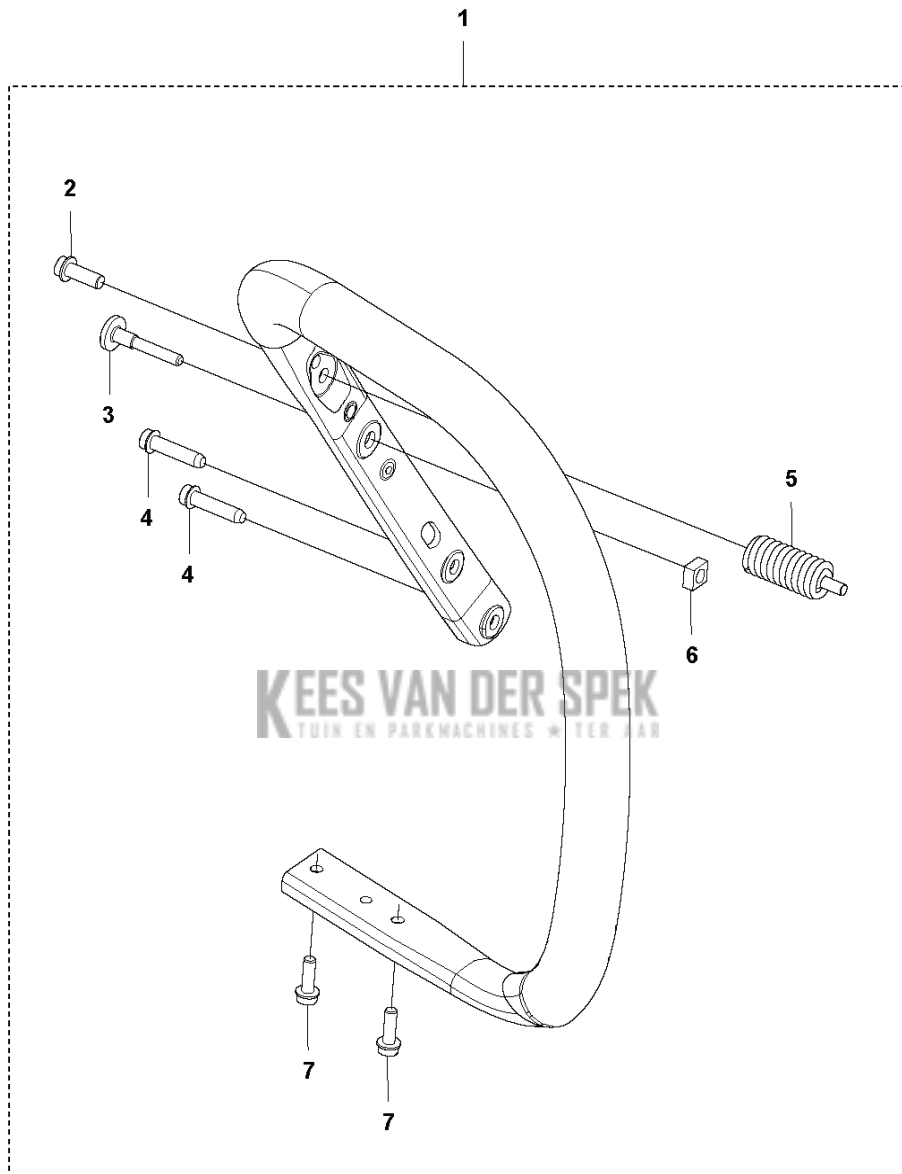

K 592 XP®
HANDLE

CHAIN SAWS

PXM_REF	PXM_PARTNO	DESCRIPTION	PXM_REMARK	QTY.
1	593202801	HENDEL SYSTEEM		1
2	522751901	SCHROEF ITXSCFM		1 1
3	504064502	SCHROEF ITXPANM		1 1
4	525798103	SCREW ITXSCFT		2 1
5	593661701	AV ELEMENT		1 1
6	503226601	MOER 4-KANT		1 1
7	575885703	SCHROEF ITXSCFM		2 1

KEES VAN DER SPEK
TUIN EN PARKMACHINES * TER AAR