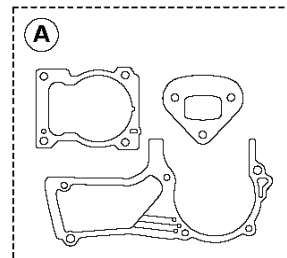

R 592 XP®, 592 XP®G
MUFFLER

11