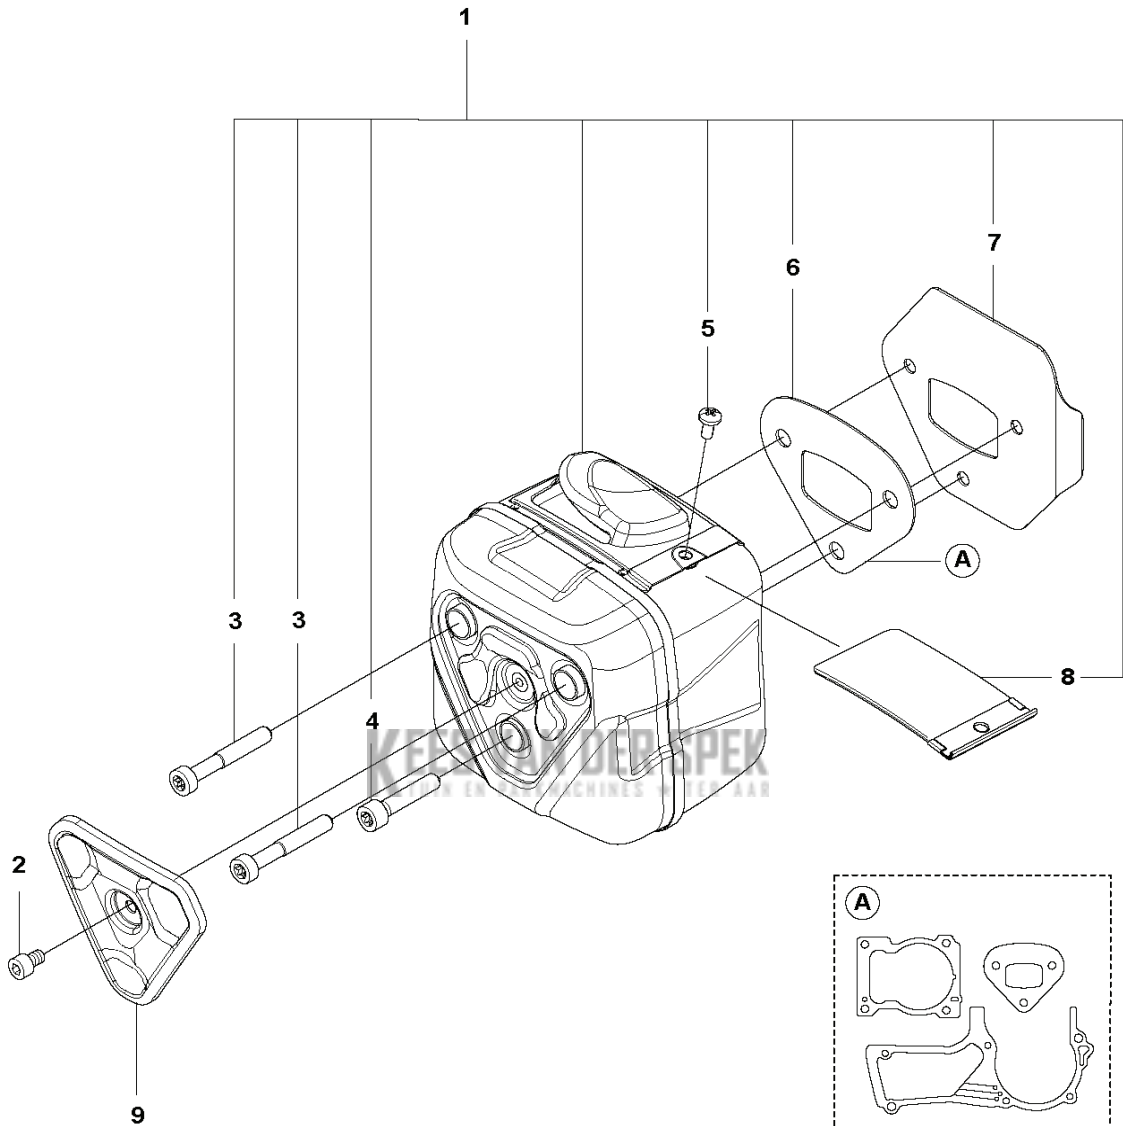

CHAIN SAWS

PXM_REF	PXM_PARTNO	DESCRIPTION	PXM_REMARK	QTY.
1	593239901	VLEGGWIEL COMPL.	XP	1
2	597960601	SCREW KIT		1
3	503220401	MOER		1
4	529965401	IGNITION KIT		1
5	574353505	SCHROEF ITXSCM		1
6	525755102	SCHROEF ITXSCFM		2
7	531241501	BOUGIEDOP	Including contact spring	1

KEES VAN DER SPEK
TUIN EN PARKMACHINES * TER AAR

R 592 XP®, 592 XP®G
MUFFLER

11

10

CAUTION: Do not reuse the aluminum screws