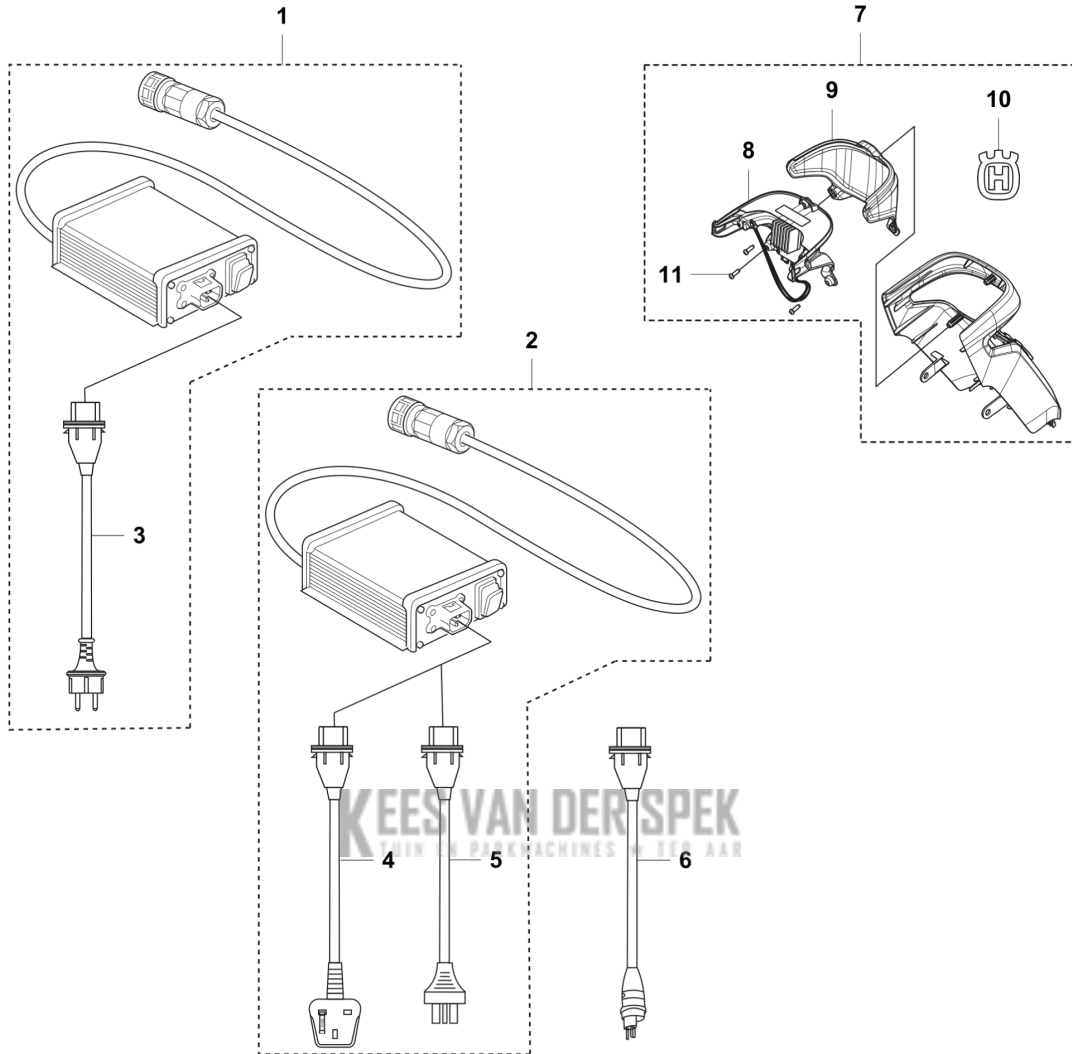

ACCESSORIES

REF.	OMSCHRIJVING	OPMERKING	KIT
1	537548001 POWER SUPPLY	INCLUDING EU PLUG	1
2	537548002 POWER SUPPLY	INCLUDING AU/NZ & UK PLUG	1
3	534986501 KABEL COMPL.	EU	1
4	534986502 KABEL COMPL.	UK	1
5	534986503 KABEL COMPL.	AU/NZ	1
6	534986504 KABEL COMPL.	CH	1
7	594706401 COVER ASSY	Headlight kit	1
8	593728501 KOPLAMP		1
9	589495701 DEKSEL		1
10	576973401 STICKER		1
11	502435301 SCHROEF ITXPANT		1