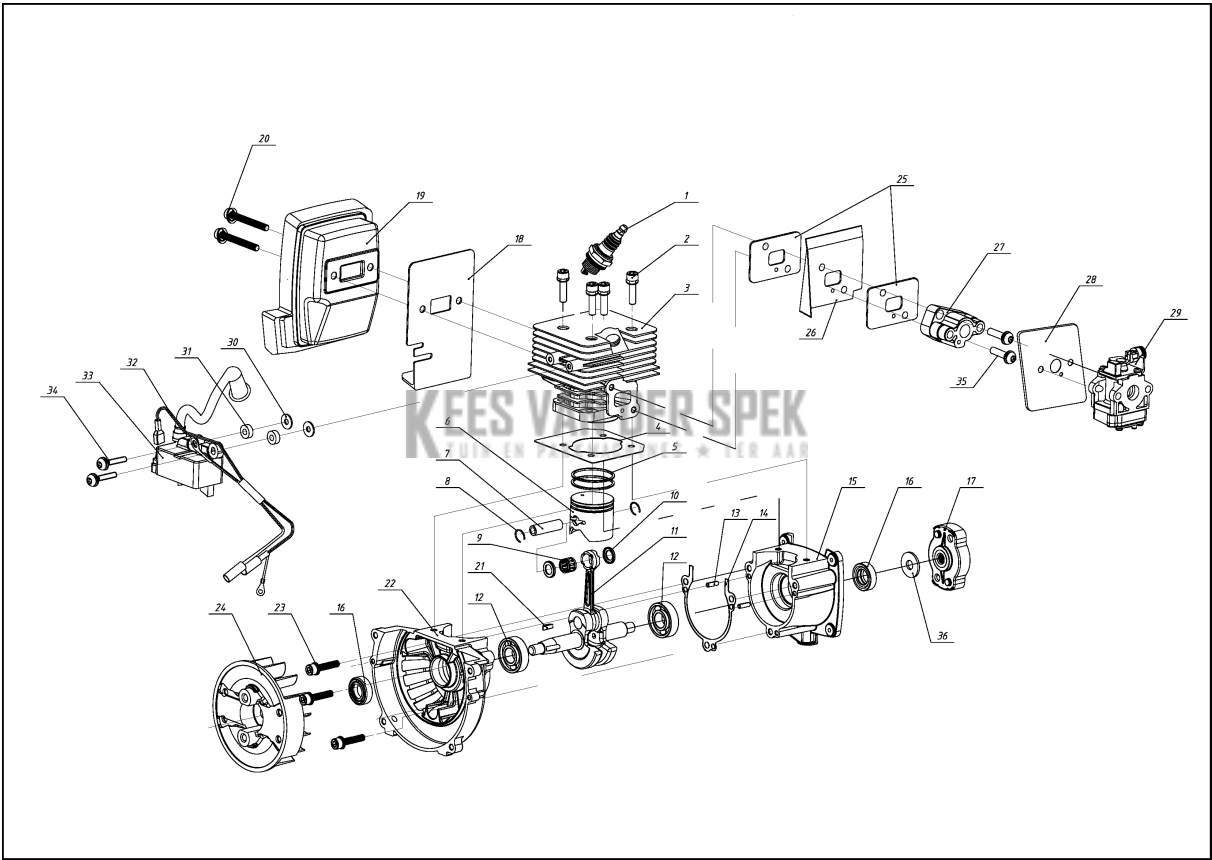

SPARE PARTS LIST

BLOWERS

GBV322VX, 967865301, 2018-10

ENGINE

GBV322VX, 967865301, 2018-10

Part No	Description	Remark	QTY	KIT
590 72 13-01	CRANKSHAFT KIT	Crankshaft	1	4- 12,14,21
590 72 14-01	GASKET KIT	Gasket	1	4,14,16, 18,25,28 ,31
590 72 15-01	SPARK PLUG	Spark Plug	1	1
590 72 16-01	CARBURETTOR KIT	Carburetor	1	28,29
590 72 17-01	INLET PIPE ASSY	Inlet Pipe Assy	1	25,27,35
595 33 90-01	MUFFLER	Muffler	1	18,19,20
596 54 49-01	IGNITION MODULE	Ignition Module	1	30,31,33 ,34

TUBE

GBV322VX, 967865301, 2018-10

Part No	Description	Remark	QTY KIT	
590 72 19-02	STOP SWITCH ASSY	Stop Switch Assy	1	15
590 72 20-01	STARTER ASSY	Starter Assembly	1	31,32
590 72 22-01	FUEL TANK KIT	Fuel Tank Assy	1	49,50,51 ,52,53
590 72 24-01	FUEL CAP ASSY	Fuel Cap Assembly	1	54
590 72 25-01	PURGE	Purge Bulb	1	40,41
590 72 26-01	CHOKE LEVER	Choke Control Lever	1	35
590 72 31-01	LOWER TUBE	Lower Tube (GBV322)	1	57,58
595 33 95-01	UPPER TUBE	Upper Tube Assy	1	55,56
595 33 96-01	SCROLL	Inlet Scroll	1	1,2,3
595 33 98-01	IMPELLER ASSY	Impeller	1	4,5,6,7,8 ,9,10
595 33 99-01	GUARD	Crankcase Guard	1	33,34
595 34 00-01	AIRBOX ASY	Air Intake	1	39,42,43 ,44,45
595 34 01-01	VAC TUBE	Vacuum Tubes	1	58,62,63
595 34 02-01	BAG	Mulch Bag	1	60
595 34 03-01	THROTTLE TRIGGER	Throttle	1	18,22
595 34 04-01	ENGINE COVER	Engine Cover	1	3,29
595 34 08-01	ASSIST HANDLE	Assist Handle	1	46,47,48
595 34 09-01	SERVICE KIT	Service Items	1	40,41,43 ,49,50,5 1,52,53
595 34 10-01	DECAL KIT	Decal Sheet (GBV322)	1	–
595 34 10-02	DECAL KIT	Decal Sheet (GBV322VX)	1	–
595 53 35-01	NOZZLE	Adjustable Concentrator Nozzle Tube (GBV322VX)	1	57