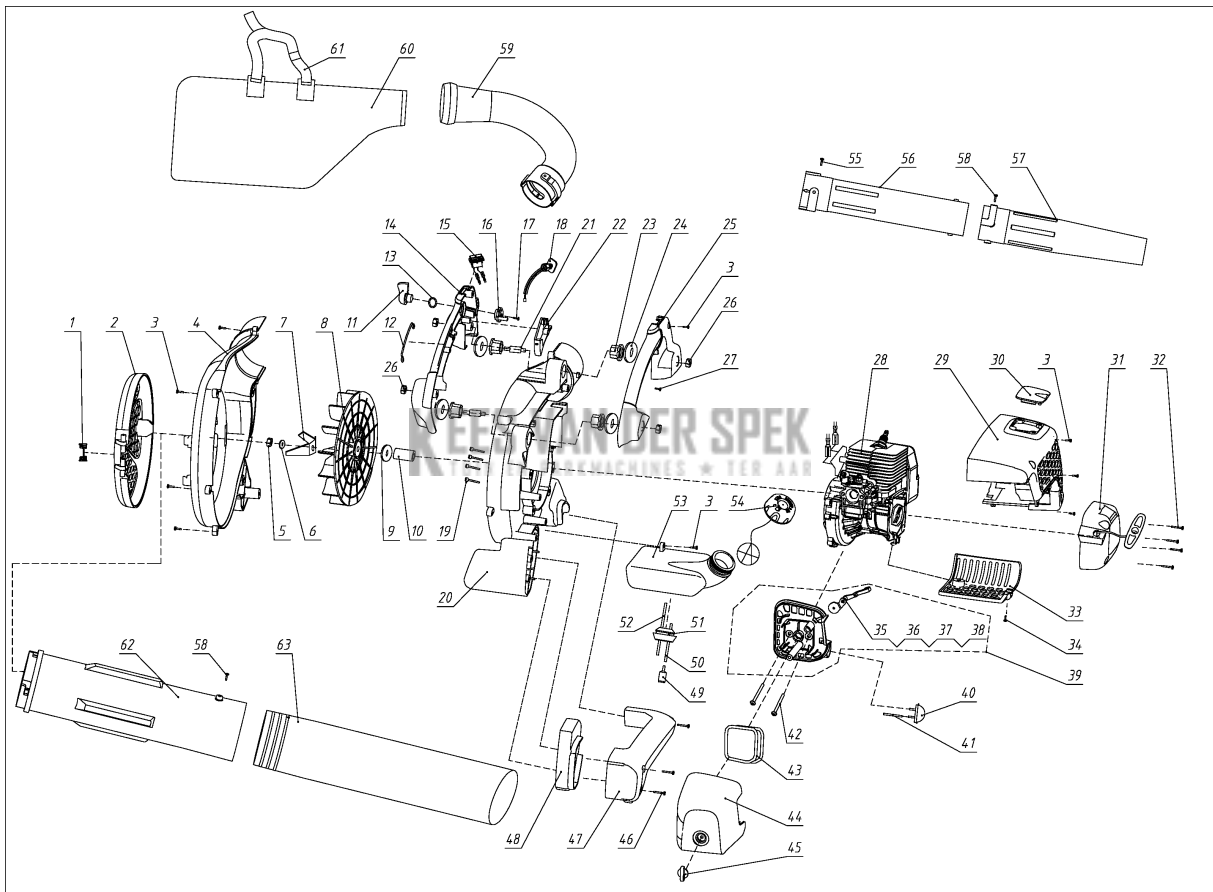

SPARE PARTS LIST

BLOWERS

GBV322VX, 967865301, 2018-10

ENGINE

GBV322VX, 967865301, 2018-10

Part No	Description	Remark	QTY	KIT
590 72 13-01	CRANKSHAFT KIT	Crankshaft	1	4- 12,14,21
590 72 14-01	GASKET KIT	Gasket	1	4,14,16, 18,25,28 ,31
590 72 15-01	SPARK PLUG	Spark Plug	1	1
590 72 16-01	CARBURETTOR KIT	Carburetor	1	28,29
590 72 17-01	INLET PIPE ASSY	Inlet Pipe Assy	1	25,27,35
595 33 90-01	MUFFLER	Muffler	1	18,19,20
596 54 49-01	IGNITION MODULE	Ignition Module	1	30,31,33 ,34

TUBE

GBV322VX, 967865301, 2018-10

Part No	Description	Remark	QTY KIT	
590 72 19-02	STOP SWITCH ASSY	Stop Switch Assy	1	15
590 72 20-01	STARTER ASSY	Starter Assembly	1	31,32
590 72 22-01	FUEL TANK KIT	Fuel Tank Assy	1	49,50,51 ,52,53
590 72 24-01	FUEL CAP ASSY	Fuel Cap Assembly	1	54
590 72 25-01	PURGE	Purge Bulb	1	40,41
590 72 26-01	CHOKE LEVER	Choke Control Lever	1	35
590 72 31-01	LOWER TUBE	Lower Tube (GBV322)	1	57,58
595 33 95-01	UPPER TUBE	Upper Tube Assy	1	55,56
595 33 96-01	SCROLL	Inlet Scroll	1	1,2,3
595 33 98-01	IMPELLER ASSY	Impeller	1	4,5,6,7,8 ,9,10
595 33 99-01	GUARD	Crankcase Guard	1	33,34
595 34 00-01	AIRBOX ASY	Air Intake	1	39,42,43 ,44,45
595 34 01-01	VAC TUBE	Vacuum Tubes	1	58,62,63
595 34 02-01	BAG	Mulch Bag	1	60
595 34 03-01	THROTTLE TRIGGER	Throttle	1	18,22
595 34 04-01	ENGINE COVER	Engine Cover	1	3,29
595 34 08-01	ASSIST HANDLE	Assist Handle	1	46,47,48
595 34 09-01	SERVICE KIT	Service Items	1	40,41,43 ,49,50,5 1,52,53
595 34 10-01	DECAL KIT	Decal Sheet (GBV322)	1	–
595 34 10-02	DECAL KIT	Decal Sheet (GBV322VX)	1	–
595 53 35-01	NOZZLE	Adjustable Concentrator Nozzle Tube (GBV322VX)	1	57