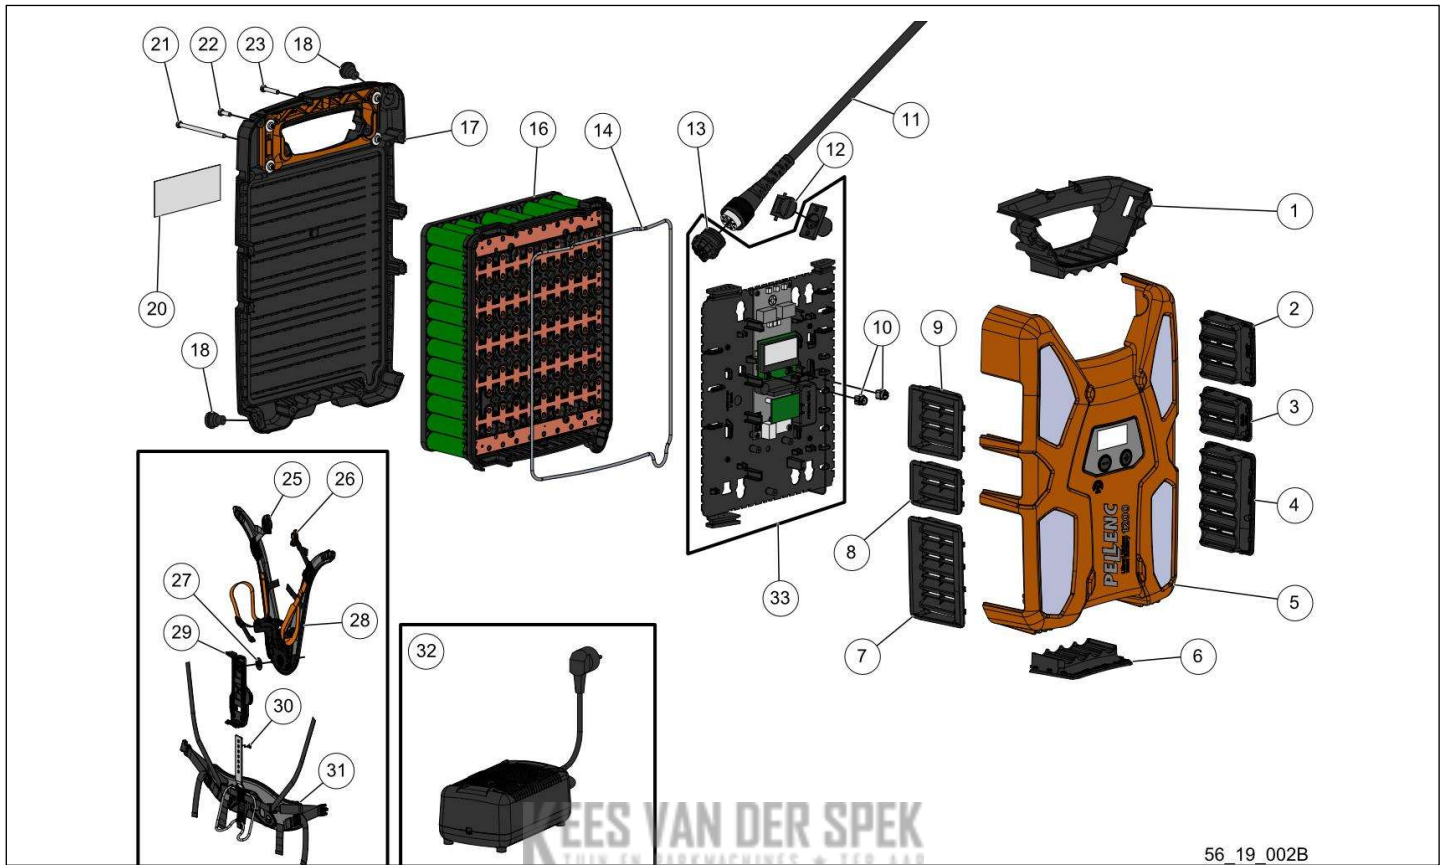

PELENC 57181 - PACK BATTERIE 1200 / 57181 - ACCU 1200 - 2019 / ACCU 1200

Vervangonderdelen Accu - Expertniveau

nr.	Artikelnumm	Beschrijving	Hoe	Opmerkingen
1	131836	BOITIER INTERMEDIAIRE BATT	1	KIT A
2	131842	EVENT HAUT DROIT	1	KIT A
3	131844	EVENT CENTRAL DROIT	1	KIT A
4	131840	EVENT BAS DROIT	1	KIT A
5	133969	TOP COVER EQUIP. 1200 BATTERY	1	
6	131843	EVENT BAS	1	KIT A
7	131838	EVENT BAS GAUCHE	1	KIT A
8	131839	EVENT CENTRAL GAUCHE	1	KIT A
9	131841	EVENT HAUT GAUCHE	1	KIT A
10	133992	BATCH OF 20 BUTTON STOPS ELEC	1	
11	133804	REPLACED BY REF. 57239	1	KIT E
12	131845	CHARGER HATCH	1	KIT A
13	131928	3KW CONNECTOR BASE	1	
14	131931	CORD GASKET	1	
16	133441	PACK 8P + TABS	1	
17	131848	LOWER HOUSING EQUIP. 1500/1200	1	
18	133606	HARNES BP 1500/1200 BATT	2	
20	133450	AUTOCOLL INDIC BATTERIE 1200	1	
21	131934	BATCH OF 20 SWREWS 1500/1200 BATT	2	
22	73848	SCREW DELTA PT WN5452 40X12 (QTY	12	
23	131837	BATCH OF 20 DELTA PT WN5452 40X20	1	
25	133659	ENSEMBLE SANGLE PECTORALE	1	KIT B
26	133658	ENSEMBLE SANGLE PECTORALE	1	KIT B

PELENC 57181 - PACK BATTERIE 1200 / 57181 - ACCU 1200 - 2019 / ACCU 1200

27	84446	FLANGE WASHER, PINION 11DTS	1	KIT C
28	133660	ENS BRETELLES ET PCE RAPPEL DE	1	KIT C
29	133878	PLATINE EQUIPEE HARNAIS CONFORT	1	KIT D
30	132293	VIS CBHC A EMBASE M8-10 Z	1	KIT C, D
31	133880	BELT EQUIPPED W/ COMFORT	1	
32	131941	CHARGER 3.0 A/50VDC + EU CORD	1	EUR
32	136503	CHARGER 3.0A/50VDC + AUS/NZ CORD,	1	AUS / NZ
33	138056	CARDS+FIX ASSY 1500/1200 - 2017	1	
34	133621	CLIP QUARTER TURN FOR ADAPTER	1	KIT E
A	133971	1500/1200 BATT EVENTS KIT	1	
B	133879	CHEST BUCKLE COMFORT HARNESS	1	
C	133881	COMFORT HARNESS BRACES KIT	1	
D	133882	COMFORT HARNESS PLATE KIT	1	
E	147603	KIT CORD. ADAPTATION 2KW	1	