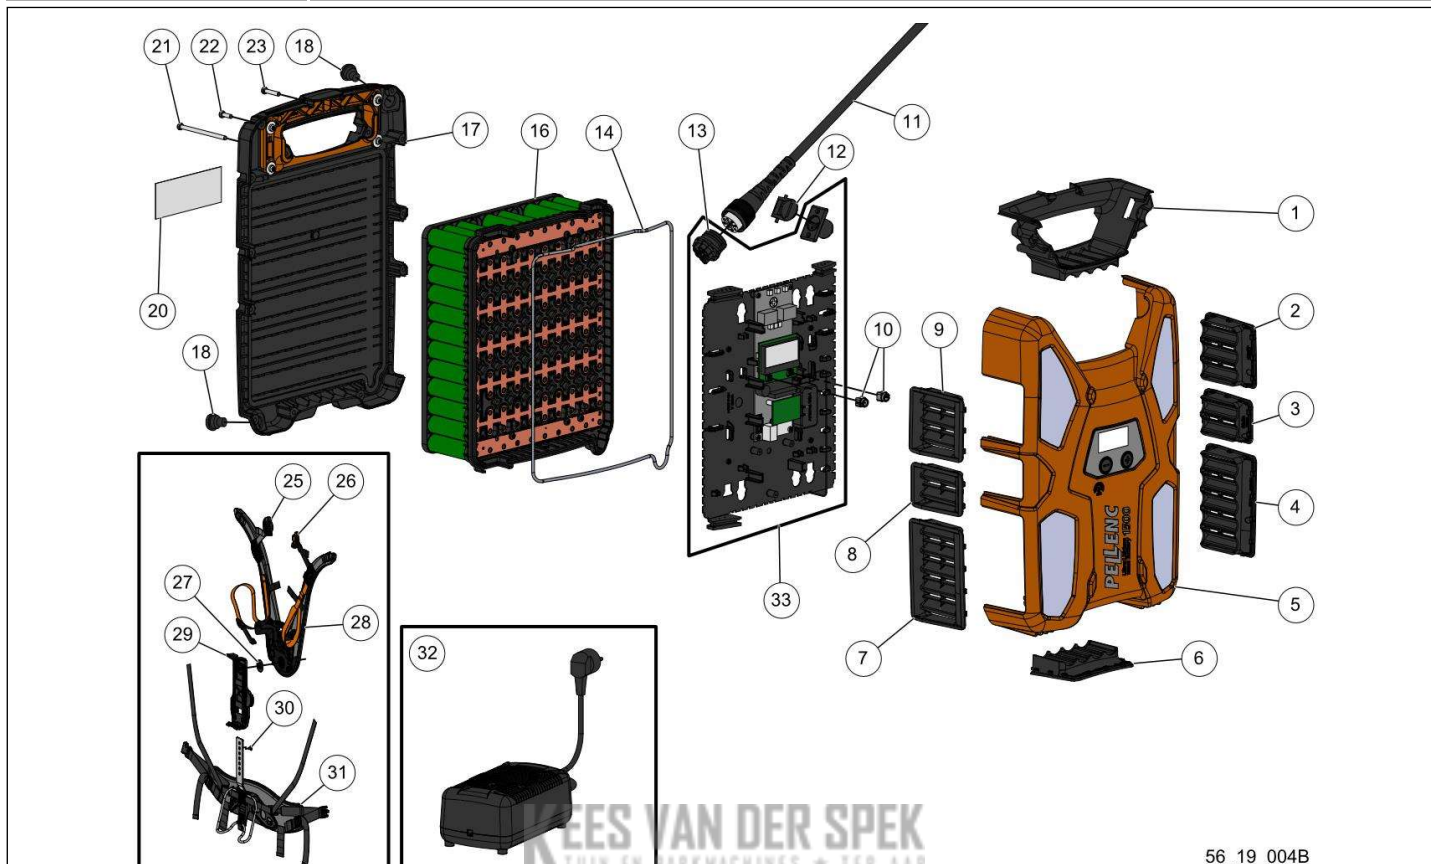

# PELENC 57180 - PACK BATTERIE 1500 / 57180 - ACCU 1500 - 2019 / ACCU 1500

Vervangonderdelen Accu - Expertniveau

56\_19\_004B

nr.	Artikelnumm	Beschrijving	Hoe	Opmerkingen
1	131836	BOITIER INTERMEDIAIRE BATT	1	KIT A
2	131842	EVENT HAUT DROIT	1	KIT A
3	131844	EVENT CENTRAL DROIT	1	KIT A
4	131840	EVENT BAS DROIT	1	KIT A
5	133968	TOP COVER EQUIP. 1500 BATTERY	1	
6	131843	EVENT BAS	1	KIT A
7	131838	EVENT BAS GAUCHE	1	KIT A
8	131839	EVENT CENTRAL GAUCHE	1	KIT A
9	131841	EVENT HAUT GAUCHE	1	KIT A
10	133992	BATCH OF 20 BUTTON STOPS ELEC	1	
11	133804	REPLACED BY REF. 57239	1	KIT E
12	131845	CHARGER HATCH	1	KIT A
13	131928	3KW CONNECTOR BASE	1	
14	131931	CORD GASKET	1	
16	131856	PACK 10P + TABS	1	
17	131848	LOWER HOUSING EQUIP. 1500/1200	1	
18	133606	HARNES BP 1500/1200 BATT	1	
20	131936	AUTOCOLL INDIC BATTERIE 1500	1	
21	131934	BATCH OF 20 SWREWS 1500/1200 BATT	2	
22	73848	SCREW DELTA PT WN5452 40X12 (QTY	12	
23	131837	BATCH OF 20 DELTA PT WN5452 40X20	1	
25	133659	ENSEMBLE SANGLE PECTORALE	1	KIT B
26	133658	ENSEMBLE SANGLE PECTORALE	1	KIT B

**PELENC** 57180 - PACK BATTERIE 1500 / 57180 - ACCU 1500 - 2019 / ACCU 1500

27	84446	FLANGE WASHER, PINION 11DTS	1	KIT C
28	133660	ENS BRETELLES ET PCE RAPPEL DE	1	KIT C
29	133878	PLATINE EQUIPEE HARNAIS CONFORT	1	KIT D
30	132293	VIS CBHC A EMBASE M8-10 Z	1	KIT C, D
31	133880	BELT EQUIPPED W/ COMFORT	1	
32	131941	CHARGER 3.0 A/50VDC + EU CORD	1	EUR
32	136503	CHARGER 3.0A/50VDC + AUS/NZ CORD,	1	AUS / NZ
33	138056	CARDS+FIX ASSY 1500/1200 - 2017	1	
34	133621	CLIP QUARTER TURN FOR ADAPTER	1	KIT E
A	133971	1500/1200 BATT EVENTS KIT	1	
B	133879	CHEST BUCKLE COMFORT HARNESS	1	
C	133881	COMFORT HARNESS BRACES KIT	1	
D	133882	COMFORT HARNESS PLATE KIT	1	
E	147603	KIT CORD. ADAPTATION 2KW	1	