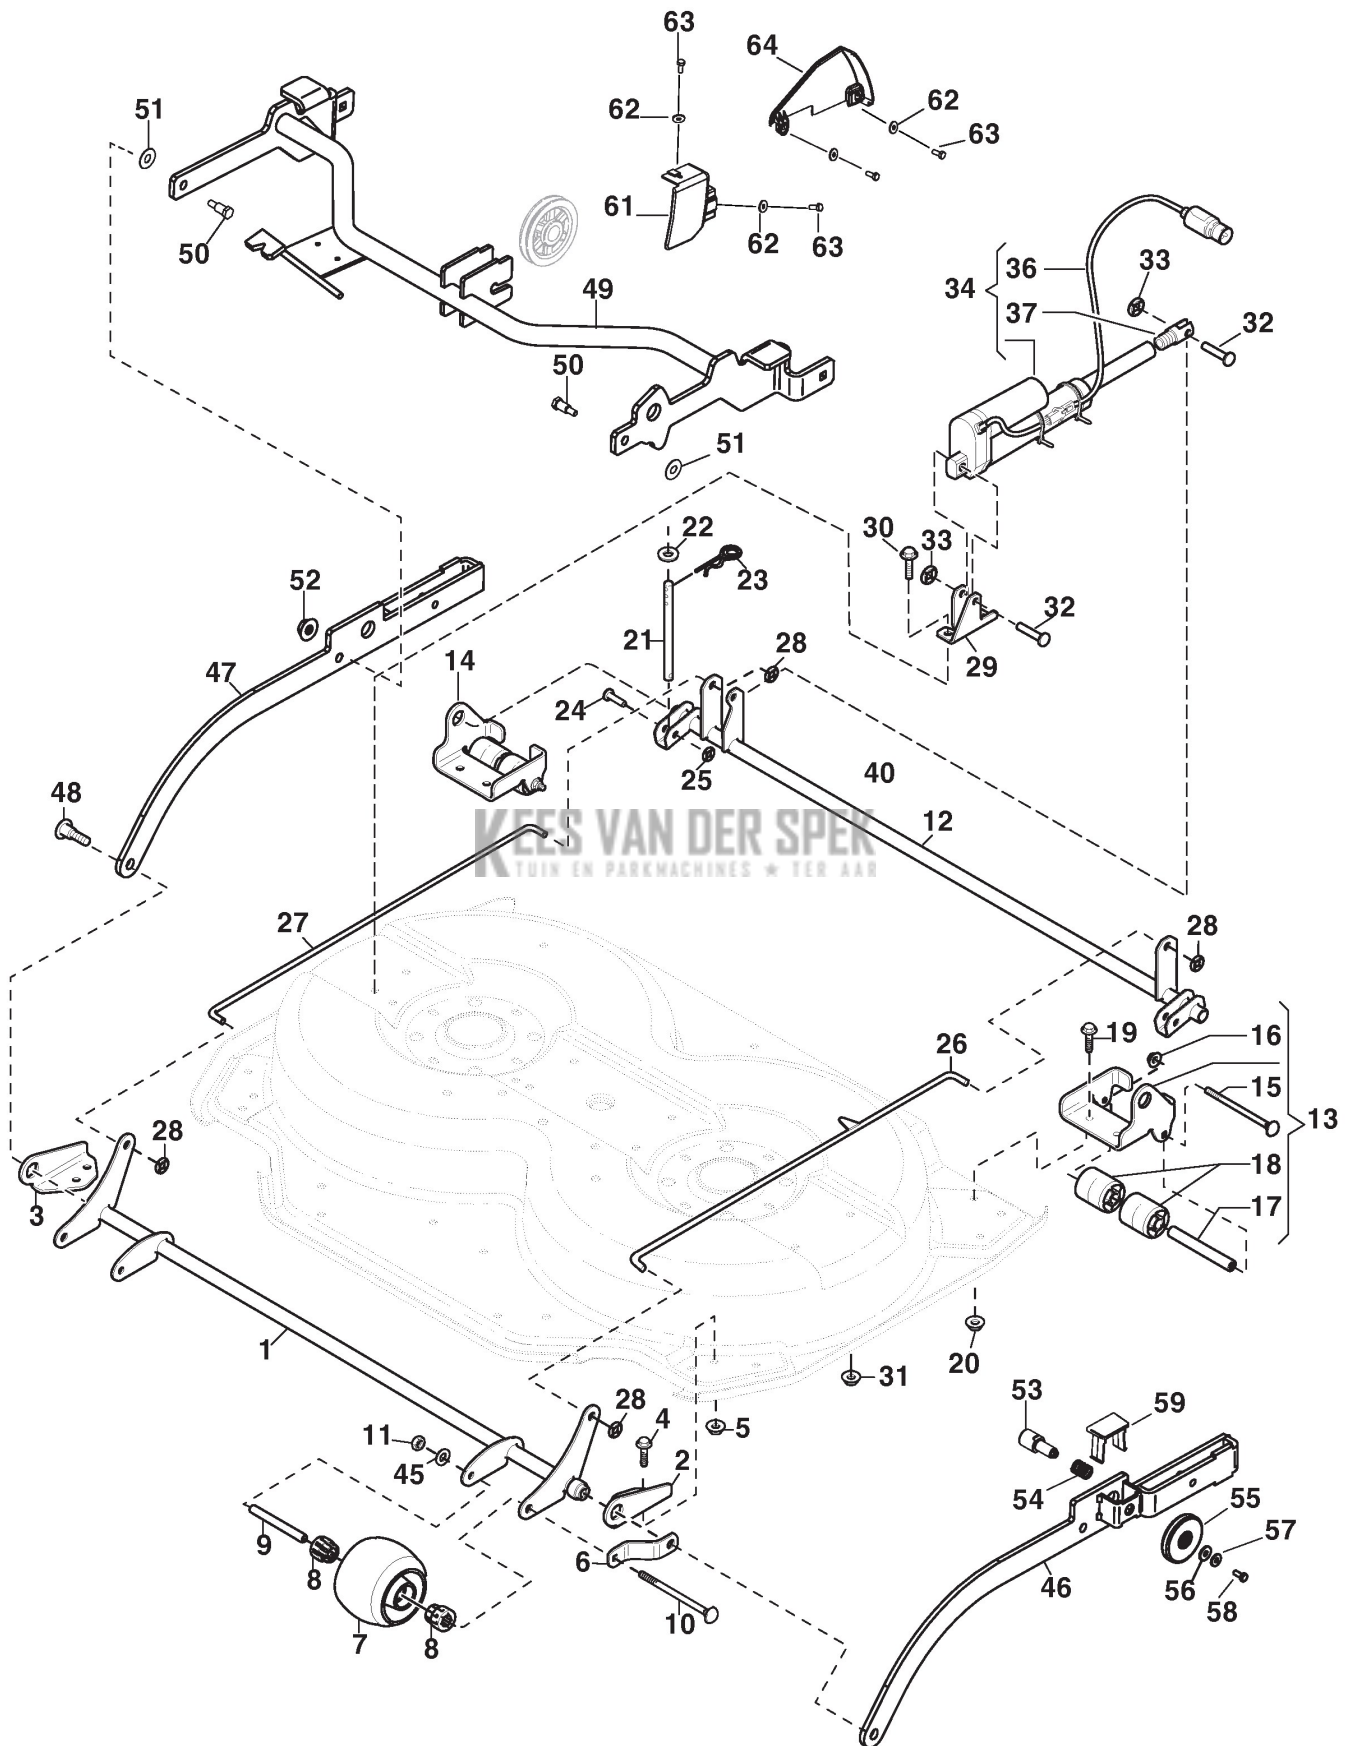

Controls

Ref.nr.	Qty	Item number	Description	Notes	From	Up to
1	1	1134-6275-01	Front Axle-Yellow			
2	1	1134-6214-01	Bracket Front-Lh (Yellow)			
3	1	1134-6214-02	Bracket Front-Rh (Yellow)			
4	4	112800815/0	Screw			
5	4	112154220/0	Nut			
6	2	387318275/0	Guide-Grey			
7	2	1134-4284-01	Wheel			
8	4	1134-4319-01	Bearing			
9	2	1134-4318-01	Wheel Axle			
10	2	9897-0813-02	Screw			
11	2	112155000/0	Nut			
12	1	1134-6197-01	Rear Axle-Yellow			
13	1	1134-6282-01	Roller-Lh W.Bracket			
14	1	1134-6282-02	Roller-Rh W.Bracket			
15	1	9897-0813-02	Screw			
16	1	112154220/0	Nut			
17	1	1134-4318-01	Wheel Axle			
18	1	1134-9126-01	Support Rollers	Sats 2 st/kit of 2		
19	4	112800815/0	Screw			
20	4	112154220/0	Nut			
21	2	137510321/0	Pin			
22	2	9699-0104-02	Washer			
23	2	9598-2001-02	Spring Pin			
24	2	9646-0098-22	Rivet			
25	2	112604899/0	Crown Fastener			
26	1	387000311/0	Push Rod, Left			
27	1	137033107/0	Push Rod, Right			
28	4	112604903/0	Washer			
29	1	1134-6192-01	Bracket			
30	2	112800815/0	Screw			
31	2	112154220/0	Nut			
32	2	9646-0098-22	Rivet			
33	2	112604899/0	Crown Fastener			
34	1	118001004/1	Electric Lifter			
36	1	387149301/0	Cable			
37	1	1134-6373-01	Rod End			
45	2	9699-0028-02	Washer			
46	1	387785237/0	Grey Mower Deck Arm, Left			
47	1	387106281/0	Grey Mower Deck Arm, Right			
48	2	1134-6279-01	Shoulder Bolt			
49	1	387800021/2	Rear Axle-Yellow			
50	2	137510305/1	Pin			
51	2	322672151/0	Antifriction Washer			
52	2	112154210/0	Nut			
53	1	137510306/0	Pin			
54	1	137430104/0	Spring	7 links		
55	1	137394203/0	Knob	12 links		
56	1	112523040/0	Washer