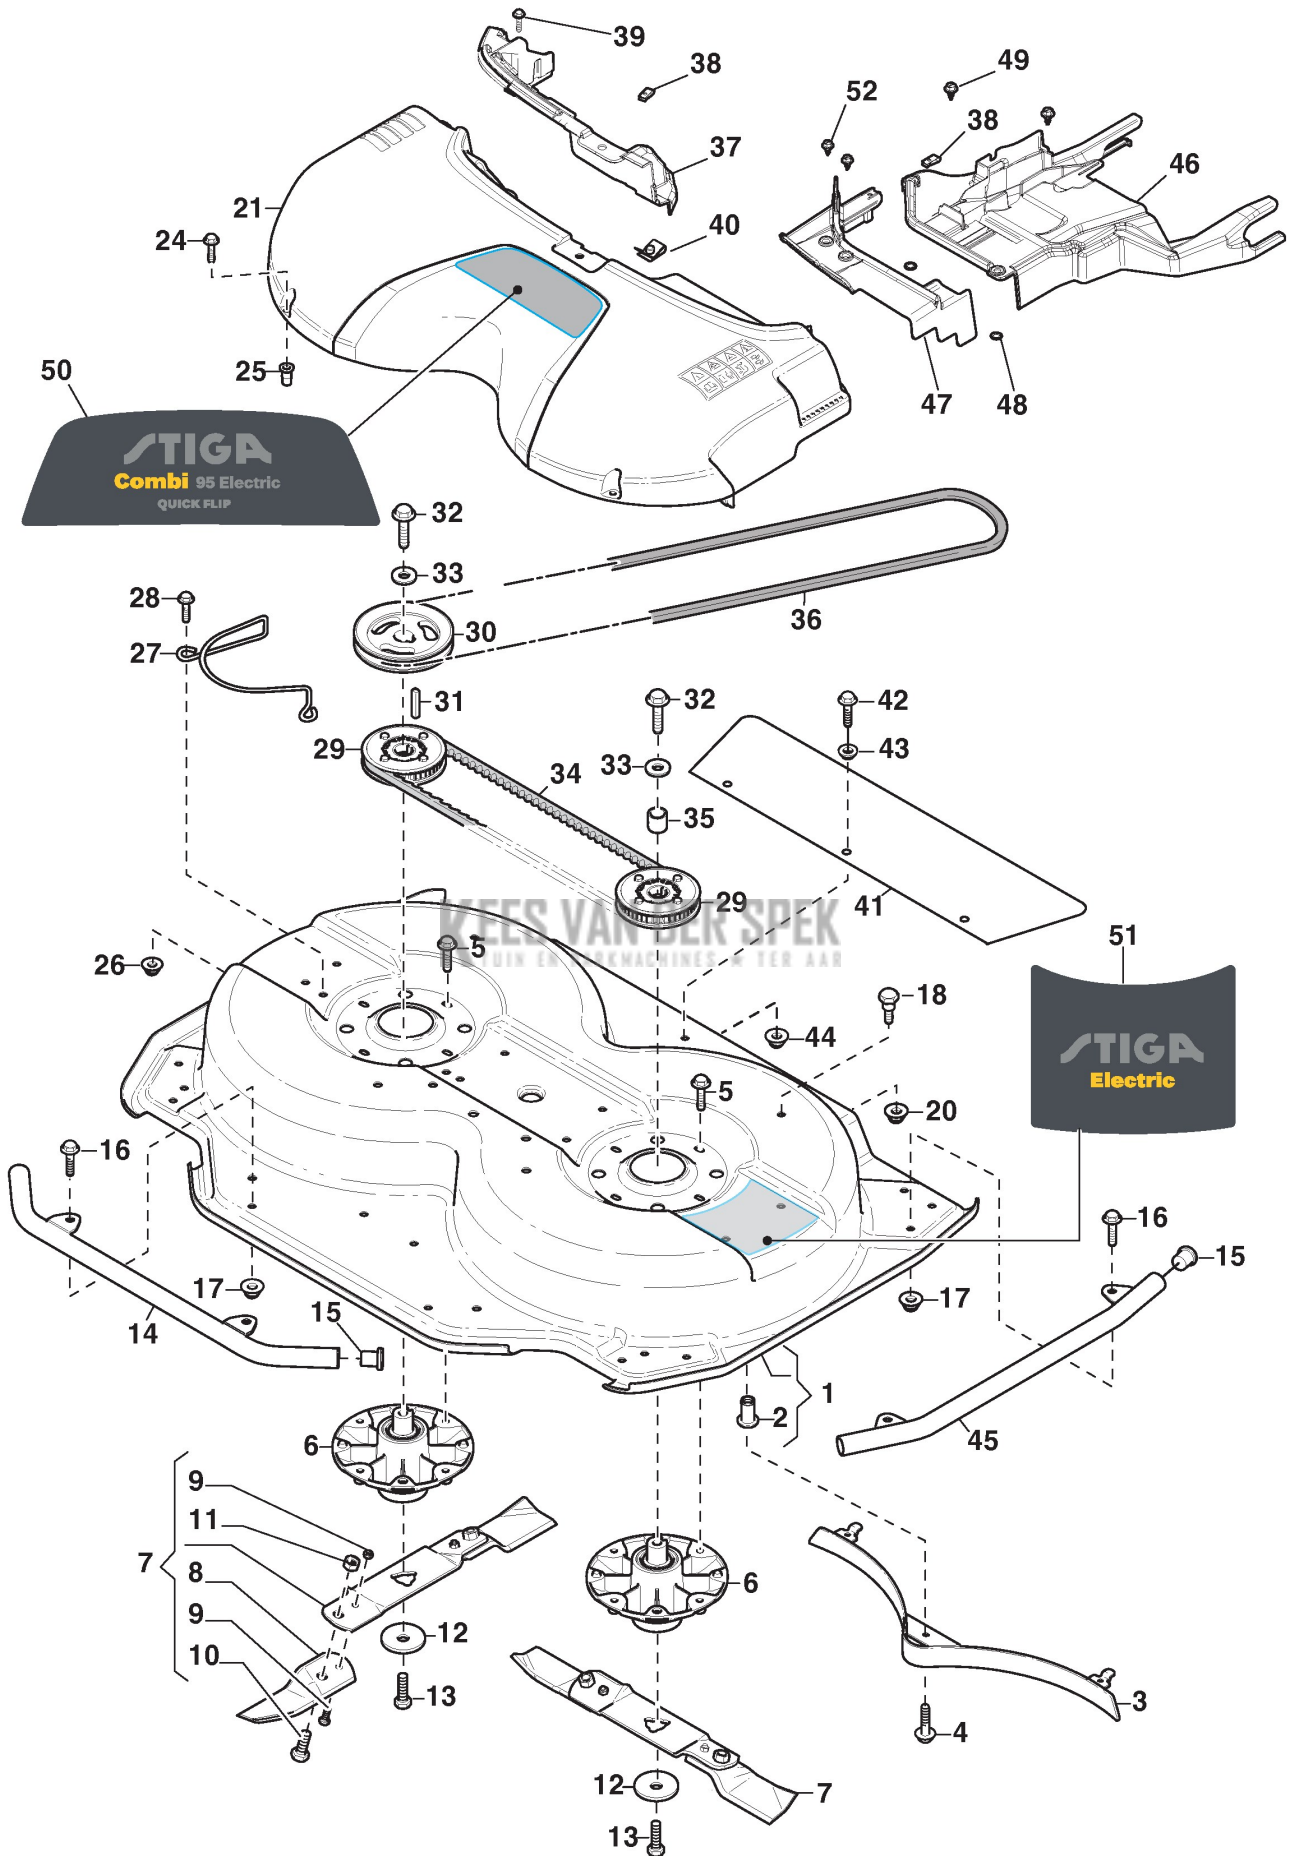

Transmission and Blades

Ref.nr.	Qty	Item number	Description	Notes	From	Up to
1	1	387561501/0	Casing-Yellow 95C			
2	3	1134-5595-01	Nut			
3	1	1134-6229-01	Mulch Plug 95C			
4	1	9959-0820-16	Screw			
5	8	9945-0825-16	Screw			
6	2	387203000/0	Shaft Flange Assy			
7	1	1134-9117-01	Blade Bar Assy (95C)	Sats 2 st/kit of 2		
8	1	1134-9119-01	Blade Kit Assy	2 knivar/2 blade tips		
9	1	1134-9054-01	Shear Bolt Kit			
10	2	1134-6311-01	Bolt	7/16" UNF		
11	2	1134-6312-01	Nut	7/16" UNF		
12	2	1134-6211-01	Washer			
13	2	112692395/2	Screw			
14	1	387869259/0	Front Guard Tube-Grey			
15	6	9403-0025-80	End Plug, Grey			
16	6	112800815/0	Screw			
17	6	112154220/0	Nut			
18	2	1134-0240-01	Shoulder screw			
20	4	112154220/0	Nut			
21	1	337060031/0	Belt cover			
24	2	9945-0825-16	Screw			
25	2	1134-5595-01	Nut			
26	2	112154210/0	Nut			
27	1	1134-6429-01	Belt Guide			
28	2	9959-0820-16	Screw			
29	2	1134-6287-01	Toothed Pulley Assy			
30	1	1137-0011-01	Pulley	Ø = 161 mm		
31	1	9600-0168-01	Key			
32	2	112692395/2	Screw			
33	2	1134-5406-01	Washer			
34	1	1134-9183-02	Toothed Belt	Contains 135061512/0		
35	1	1134-5400-04	Spacer			
36	1	1134-9187-02	V-Belt	Contains 135062025/1		
37	1	337060020/0	Belt cover			
38	2	112437504/0	Plate			
39	1	112728440/0	Screw			
40	1	1134-4620-02	Nut			
41	1	1134-6281-02	Rubber Guard			
42	3	112800815/0	Screw			
43	3	1134-4185-01	Flange Washer			
44	2	112154220/0	Nut			
45	2	387869261/0	Side Guard Tube-Grey 95C			
46	1	337060021/1	Belt cover			
47	1	337600038/0	Belt Cover			
48	2	112604899/0	Crown Fastener			
49	4	125943011/0	Screw			
50	1	114369311/1	Label Combi 95 Electric Quick Flip			
51	1	114368564/1	Label Stiga Electric