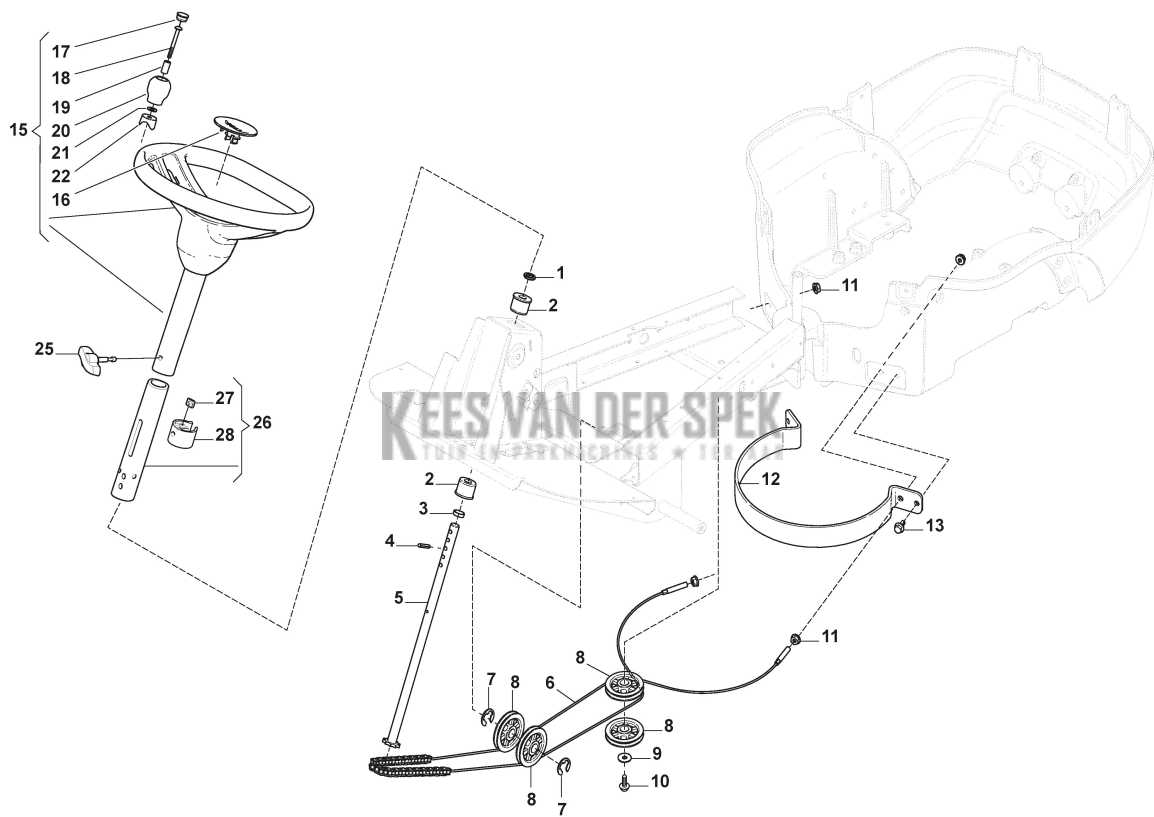

Steering

Ref.nr.	Qty	Item number	Description	Notes	From	Up to
1	1	9699-0103-02	Washer			
2	2	1134-1901-01	Bearing			
3	1	1134-2837-01	Spacer			
4	1	9595-0210-00	Locating Pin			
5	1	1137-0905-01	Steering Column			
6	1	387283200/0	Chain			
7	2	9653-0001-04	Lock Ring			
8	1	1134-9025-01	Steering Pulley			
9	1	112523060/0	Washer			
10	1	9945-0816-16	Screw			
11	4	112154220/0	Nut			
12	1	1137-0749-01	Bracket			
13	1	9945-0816-16	Screw			
15	1	387962002/1	Steering wheel			
16	1	1137-1000-01	Steering Plate Cover			
17	1	9403-0062-01	Cap			
18	1	9997-0680-12	Screw			
19	1	1134-1565-14	Spacer			
20	1	1134-3751-01	Knob			
21	1	9699-0060-02	Washer			
22	1	1137-1005-01	Support			
25	1	337394201/0	Wing Nut			
26	1	387520119/0	Steering Column, Lower			
27	1	9710-0631-12	Nut			
28	1	1134-5177-01	Slide			

KEES VAN DER SPEK
TUIN EN PARKMACHERS TER AAR