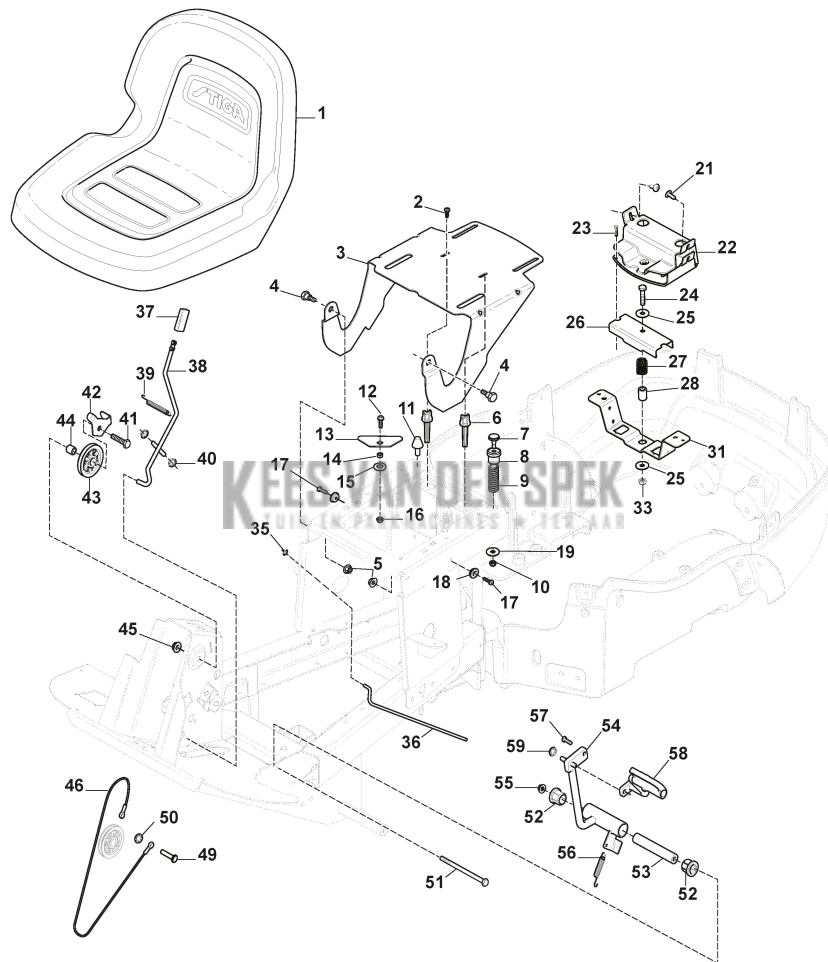

Seat

Ref.nr.	Qty	Item number	Description	Notes	From	Up to
1	1	125722477/0	Seat			
2	2	112728697/0	Screw			
3	1	1137-0867-01	Bracket			
4	2	1134-0240-01	Shoulder screw			
5	2	112155000/0	Nut			
6	2	337580004/1	Button			
7	1	127275000/0	Grommet			
8	1	137510303/1	Pin			
9	1	137430102/0	Spring			
10	1	112155000/0	Nut			
11	1	1134-3134-01	Spring			
12	1	9893-0616-16	Screw			
13	1	1137-0862-01	Plate			
14	1	1137-0872-01	Spacer			
15	1	9665-0002-00	Washer			
16	1	112154510/0	Nut			
17	2	9852-8013-16	Screw			
18	2	1134-3144-01	Spacer			
19	1	112521350/0	Washer			
21	2	9893-0616-16	Screw			
22	1	337110338/0	Cover			
23	1	112728697/0	Screw			
24	1	112691115/0	Screw			
25	2	112523060/0	Washer			
26	1	337546639/0	Plate			
27	1	125430263/0	Spring			
28	1	125160085/0	Spacer			
31	1	337785111/0	Support			
33	1	112155000/0	Nut			
35	1	9675-0008-02	Starlock			
36	1	1137-1033-01	Rod			
37	2	1137-0952-01	Knob			
38	1	1137-0792-01	Brake Rod			
39	1	1137-1092-01	Spring			
40	2	112604899/0	Crown Fastener			
41	1	112794300/0	Screw			
42	1	1137-0713-02	Bracket			
43	1	1134-0072-02	Steering Pulley			
44	1	1134-0041-01	Bushing			
45	1	9739-1031-22	Nut			
46	1	187000208/0	Wire			
49	1	137510315/0	Pin			
50	1	112604899/0	Crown Fastener			
51	1	9997-0814-02	Screw			
52	2	1134-0068-00	Bearing (D=20,4)			
53	1	1137-0795-01	Spacer			
54	1	1137-0784-01	Pedal			
55	1	112155000/0	Nut			

KEES VAN DER SPEK
TUIN EN PARKMACHINES * TER AAR