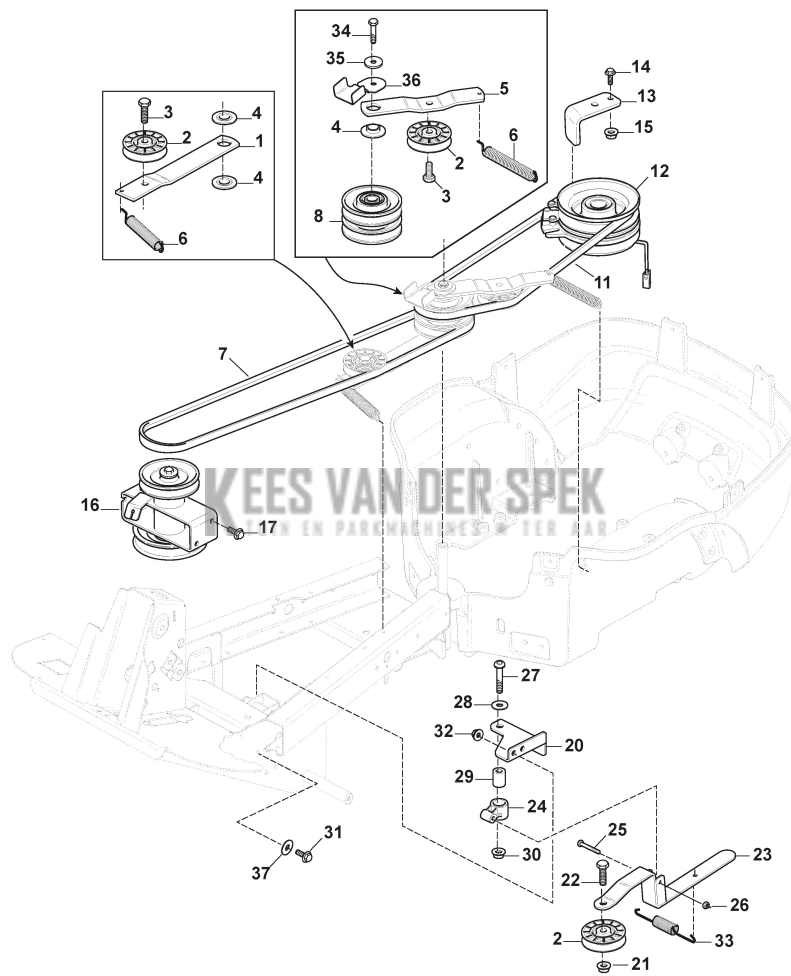

PTO

Ref.nr.	Qty	Item number	Description	Notes	From	Up to
1	1	1137-0791-01	Lever			
2	3	387605008/0	Tension Roller (Grey)			
3	2	9959-1025-16	Screw			
4	3	1134-5548-01	Spacer			
5	1	1137-0918-01	Lever			
6	2	1134-5824-01	Spring			
7	1	1134-9167-01	Belt	Contains Belt 9585-0215-01		
8	1	387605005/0	Belt Pulley			
11	1	1134-9172-01	Belt	Contains Belt 9585-0214-01		
12	1	1137-0863-01	Magnet Clutch			
13	1	1137-0754-01	Magnet Clutch			
14	1	9959-0820-16	Screw			
15	1	112154220/0	Nut			
16	1	387605006/0	Belt Pulley			
17	3	9945-0816-16	Screw			
20	1	387773515/0	Bracket			
21	1	9739-1031-22	Nut			
22	1	112794400/0	Screw			
23	1	387318257/0	Lever			
24	1	1134-6314-01	Tension Arm Attachment			
25	1	112689500/0	Screw			
26	1	112154510/0	Nut			
27	1	112794987/0	Screw			
28	1	9699-0035-02	Washer			
29	1	1134-4619-01	Spacer			
30	1	9739-1031-22	Nut			
31	2	9959-0820-16	Screw			
32	2	112154220/0	Nut			
33	1	1137-1029-01	Spring			
34	1	1134-7829-01	Screw			
35	1	1134-5127-01	Washer			
36	1	1137-0800-01	Bracket			
37	1	112521350/0	Washer			

KEES VAN DER SPEK
TUIN EN PARKMACHINES * TER AAR