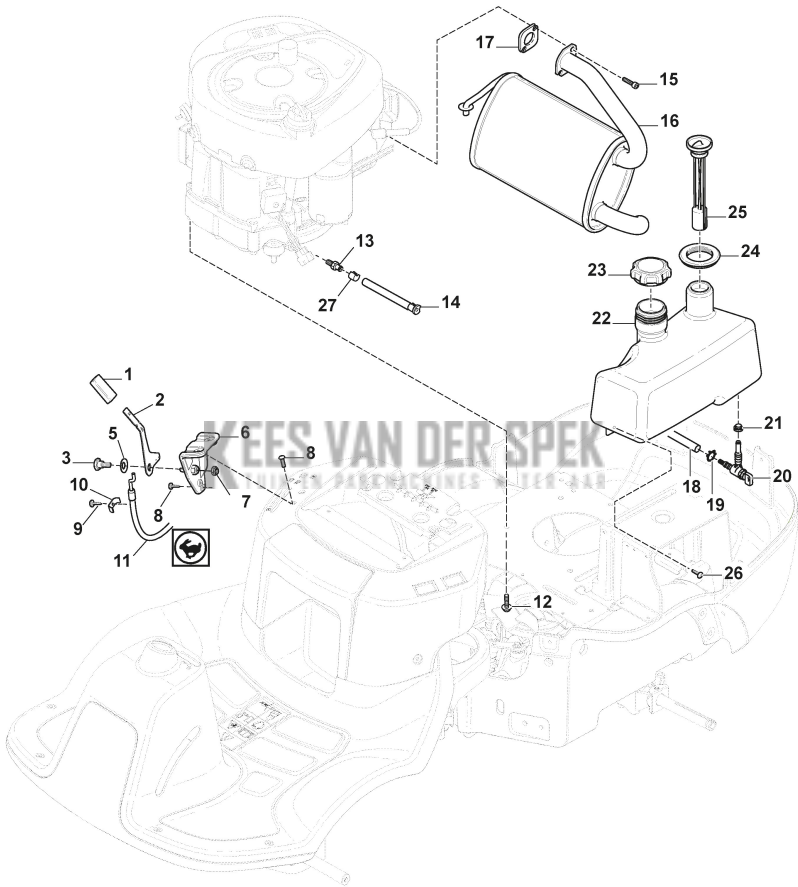

Engine

Ref.nr.	Qty	Item number	Description	Notes	From	Up to
1	1	1137-0952-01	Knob			
2	1	1137-0894-01	Throttle Lever			
3	1	1134-0240-00	Screw			
5	1	9665-0002-00	Washer			
6	1	1137-0873-01	Plate			
7	1	112155000/0	Nut			
8	2	112728697/0	Screw			
9	1	9943-0516-16	Screw			
10	1	9500-9991-00	Wire Clamp			
11	1	1134-4197-01	Throttle Cable			
12	4	9955-3725-16	Screw			
13	1	1134-5825-01	Nipple			
14	1	387869524/0	Oil Discharge Extension			
15	2	1134-4930-01	Screw			
16	1	1137-0819-01	Muffler	Park 120		
16	1	1137-0930-01	Muffler	Park 220		
17	1	1134-0433-00	Gasket			
18	1	1134-2975-08	Fuel Tube	Cutting length 0,5 mt - for engine 21R607		
18	1	1134-2975-08	Fuel Tube	Cutting length 0,6 mt - for engine WM 12 - WBE0702		
19	1	9578-0023-02	Hose Clamp			
20	1	1134-3224-01	Fuel Shut-Off Valve			
21	1	1134-3225-01	Grommet			
22	1	1137-0815-01	Tank			
23	1	125795001/1	Cap			
24	1	1135-2528-01	Rubber Cuff			
25	1	1137-0838-01	Fuel Level Indicator			
26	2	112728697/0	Screw			
27	1	9578-0023-04	Hose Clamp			

Kees van der Spek
TUIN EN PARKMACHINES * TER AAR