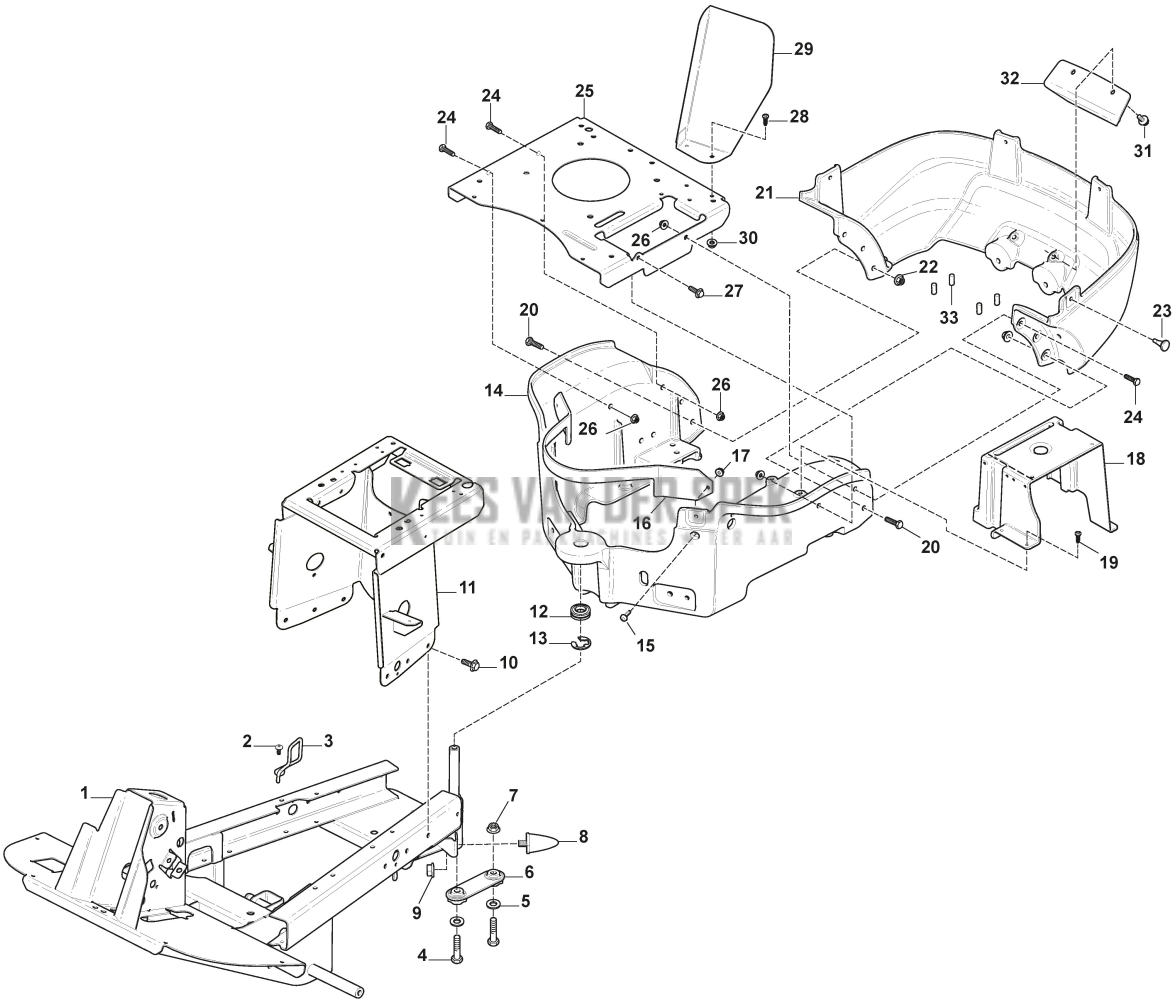

Frame

Ref.nr.	Qty	Item number	Description	Notes	From	Up to
1	1	387800019/2	Frame-Front			
2	1	9945-0816-16	Screw			
3	1	137600037/0	Belt Guide			
4	2	112794900/0	Screw			
5	2	9699-0109-02	Washer			
6	1	1137-0963-01	Support			
7	2	9739-1031-22	Nut			
8	2	1137-0064-01	Rubber Cone			
9	2	112154220/0	Nut			
10	4	9945-0816-16	Screw			
11	1	387785213/1	Seat Support			
12	1	9547-0008-01	Bearing			
13	1	112610200/0	Seeger			
14	1	387800029/1	Frame			
15	2	112727801/0	Screw			
16	1	1137-0923-01	Protection			
17	2	9739-0631-22	Nut			
18	1	1137-0914-01	Bracket			
19	3	9893-0616-16	Screw			
20	4	9959-0825-16	Screw			
21	1	387800031/1	Frame			
22	4	112154220/0	Nut			
23	2	127275000/0	Grommet			
24	3	112793301/0	Screw			
25	1	1137-0777-01	Plate			
26	4	112154220/0	Nut			
27	1	9959-0820-16	Screw			
28	2	9893-0616-16	Screw			
29	1	1137-1026-01	Tank Protection			
30	2	9739-0631-22	Nut			
31	2	9959-0820-16	Screw			
32	1	1137-0893-01	Plate			
33	4	112390007/0	Rivet