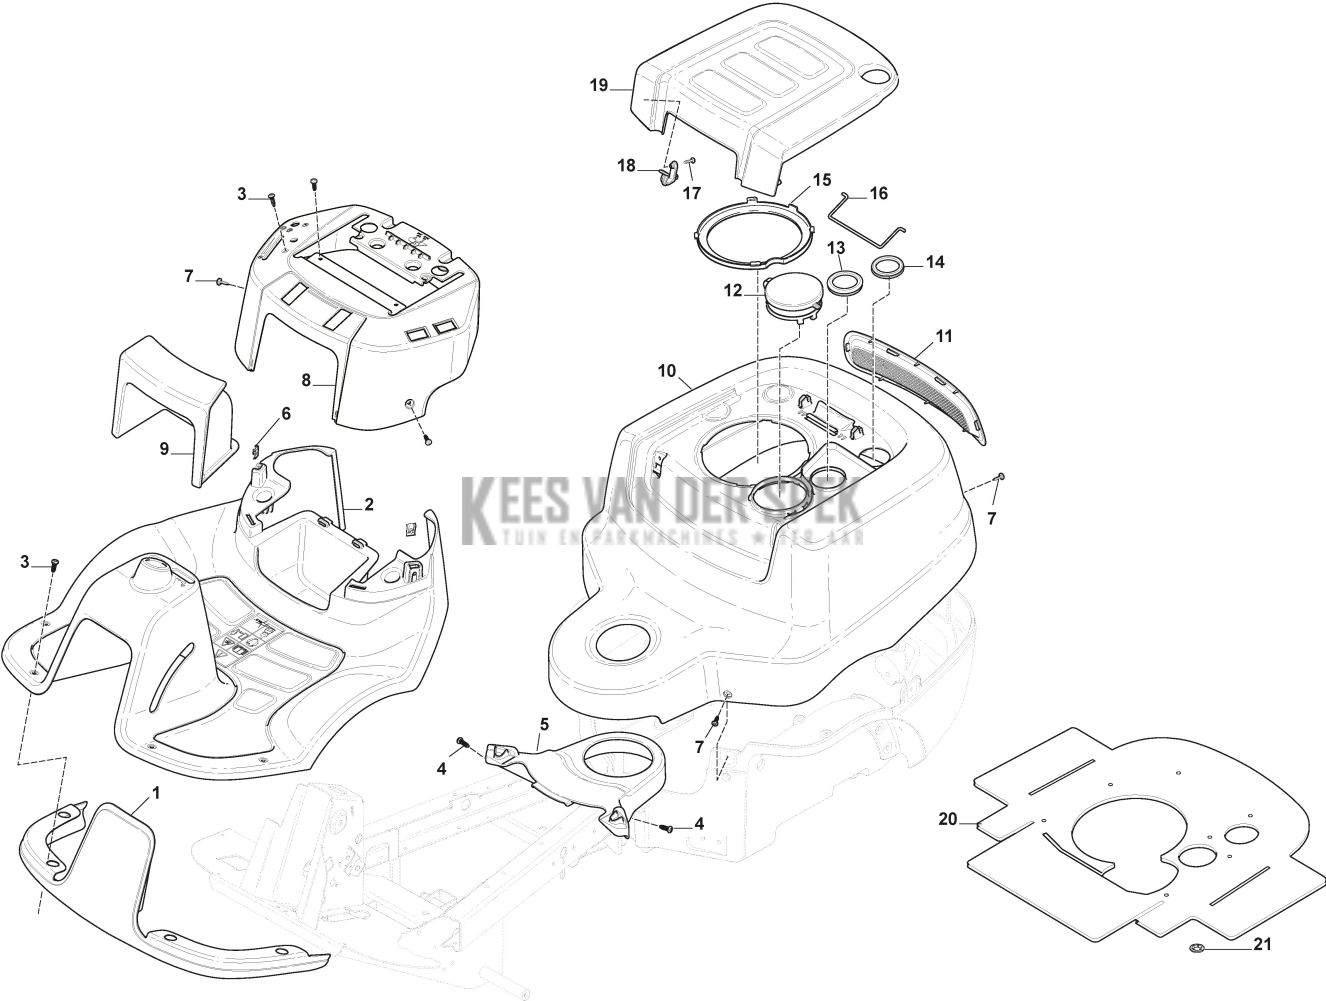

Body works

Ref.nr.	Qty	Item number	Description	Notes	From	Up to
1	1	337502506/0	Bumper			
2	1	337110316/0	Footboard Cover Grey			
3	12	9893-0616-16	Screw			
4	2	9893-0616-16	Screw			
5	1	1137-0906-01	Belt Guide			
6	2	1134-4176-01	Clips			
7	4	9893-0616-16	Screw			
8	1	337110317/1	Grey Central Cover			
9	1	337207101/0	Tray			
10	1	1137-0854-01	Engine Hood Yellow			
11	1	337110314/0	Rear Cover			
12	1	1137-0859-01	Cap			
13	1	1137-1015-01	Gasket			
14	1	1137-1028-01	Gasket			
15	1	1137-0856-01	Air Guide	Park 220		
16	1	1137-0860-01	Rod			
17	2	112728697/0	Screw			
18	2	1137-0861-01	Spring			
19	1	337110315/0	Engine cover			
20	1	1137-0965-01	Sponge Insulating Separator	Park 220		
21	8	9675-0008-02	Starlock	Park 220		

KEES VAN DER SPEK
TUIN EN PARKMACHINES * TER AAR