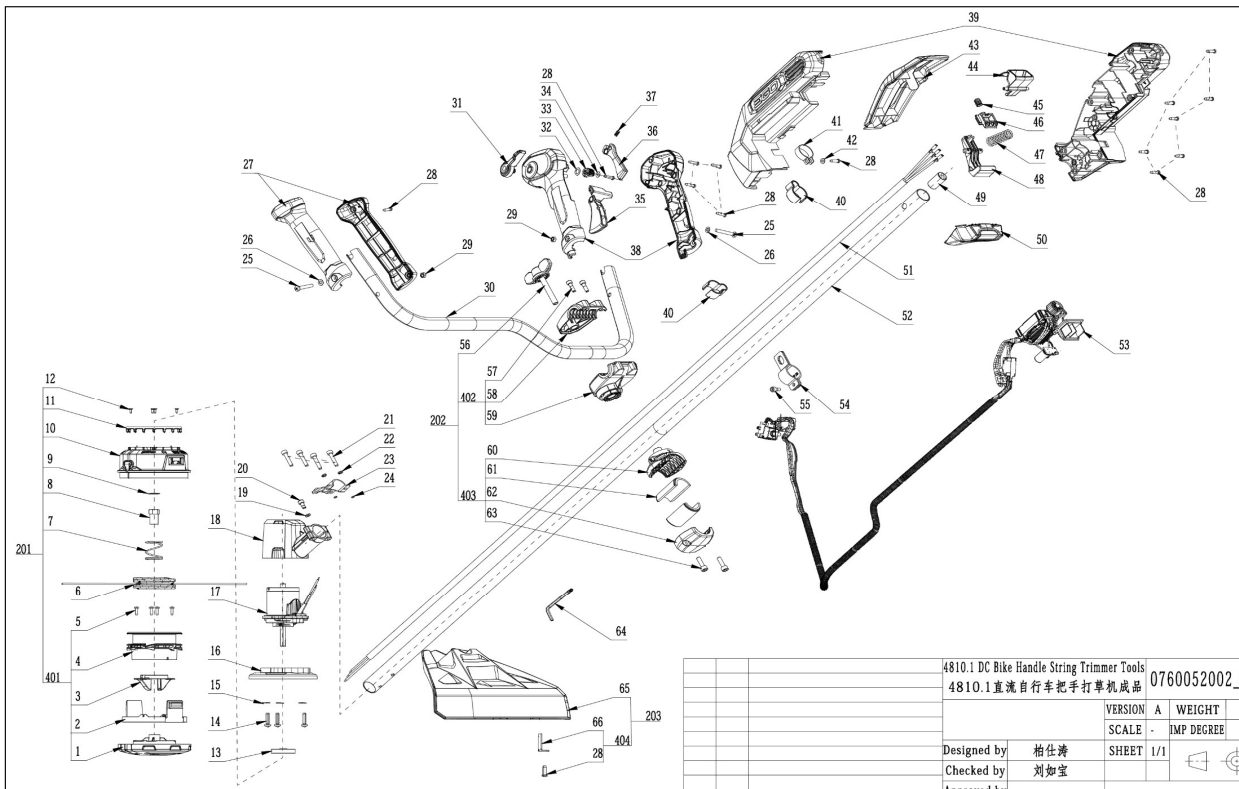

# BC1500E-F

Index No.	Art. No.	Technical Information	Description	QTY in machine
1	3128667001		Support Head	1
2	3128668001		Lower Housing	1
3	3128671001		Slot Cover	1
4	2824912001		Mounting Wire Holder ASSY	1
5	5610022001		Tapping Screw	4
6		Available as accessory	Trimmer Line	1
7	3660650001		Compression Spring	1
8	Under review		Nut	1
9	Under review		Plain Washer	1
10	Under review		Upper Housing ASSY	1
11	3128193001		Support Plate	1
12	5610076004		Tapping Screw	4
13	3520800001		Outer Flange	1
14	5610059007		Thread Forming Screw	3
15	5650396003		Washer	3
16	3127655001		Shield	1
17	2730220001		DC Motor	1
18	3421602001		Motor Housing	1
19	5650014003		Plain Washer	1
20	5620213003		Hexagon Socket Screw	1
21	5620216003		Screw	4
22	5650015012		Spring Washer	2
23	3705712001		Fixing Board	1
24	5690203001		O Ring	2
25	5620372003		Screw	2
26	5650013006		Plain Washer	2
27	2824570001		Left Handle ASSY	1
28	5610294001		Tapping Screw	16
29	5630003013		Hexagon Nut	2
30	3706039001		Connecting Tube	1
31	3128371001		Depth Adjusting Knob	1
32	3700074001		Wave Washer	1
33	3128370001		Cam	1
34	3700182001		Washer B	1
35	3128373001		Switch Trigger	1
36	3128372001		Lock-off Trigger	1
37	3660030005		Spring	1
38	2824571001		Right Handle ASSY	1
39	2824012001		Rear Housing	1
40	3128375001		Wire Holder	2
41	3705178001		Fixed Ring	1
42	5650005002		Plain Washer	1
43	3127650001		Cover	1
44	3127201001		Release Button	1
45	3660013003		Spring1	1