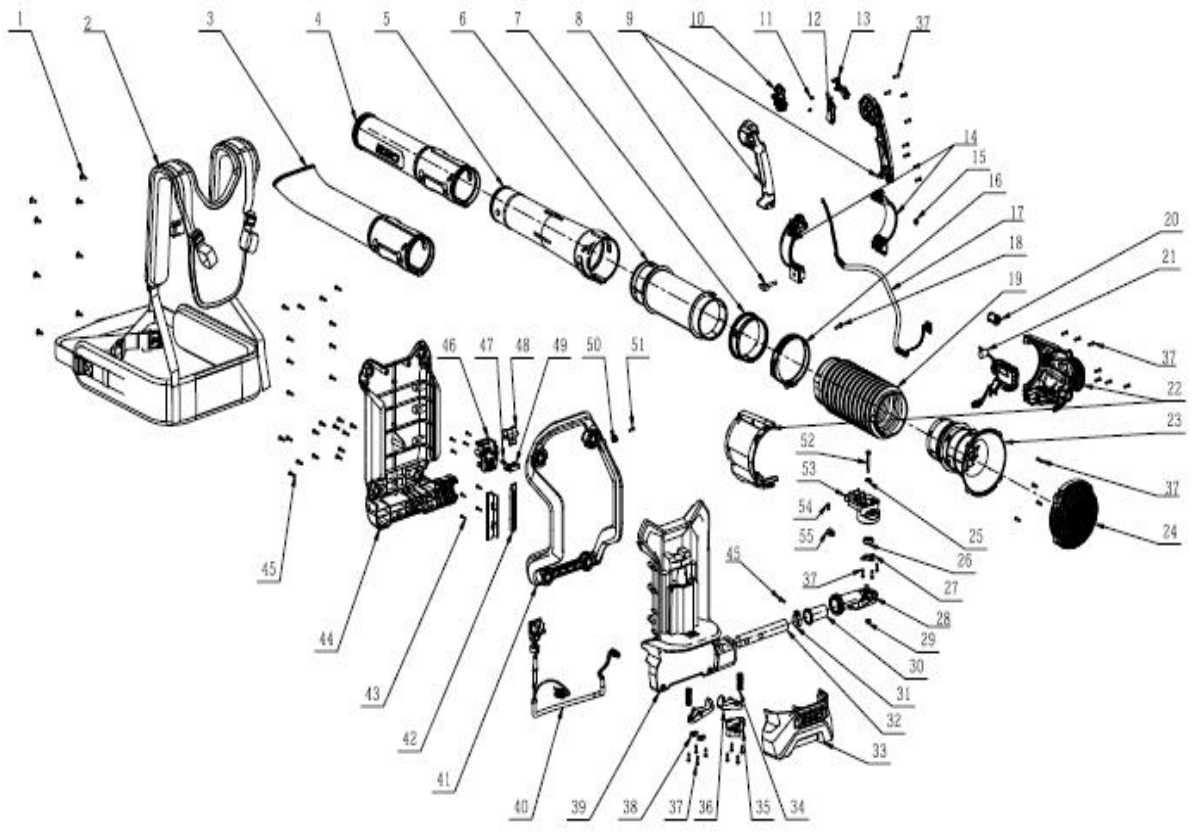

Repair Parts\_600CFM Backpack Blower\_LB6000E

Model No.	LB6000E	LB6002E	
Art.No.	0380051001	0380051002	>2017

Index No.	Art. No.	Description	QTY in machine
1	5610298001	Tapping Screw	8
2	3800121001	Harness	1
3	Accessory	Blower Tube	1
4	3129229001	Front Tube	1
5	Accessory	Tube	1
6	3128345002	Connecting Tube	1
7	3128528001	Holding Ring	1
8	5640239001	Wing Bolt	1
9	3900013001	Handle Set	1
10	2830309001	Electric Assembly	1
11	5620176002	Screw With Washer	2
12	3129247001	Trigger	1
13	3129246001	Boost Button	1
14	3900016001	Handle Support	1
15	5630009002	Hexagon Nut	1
16	3128545001	Lock Ring	1
17	4860515001	Internal Wire ASSY	1
18	5610224002	Hexagon Lobuar Screw	1
19	3128519001	Bellows Seal	1
20	3680227001	Magnetic Block	1
21	2830308001	Electric Assembly	1
22	2824817001	L R Housing Set	1
23	2825848001	Ducted Set	1
24	3128343001	Fan Baffle	1
25	5650419002	Plain Washer	1
26	5700048003	Ball Bearing	1
27	3706109001	Bearing Retainer	1
28	3421815001	Connecting Lever	1
29	5630015001	Prevailing Torque Hexagon Nut	1
30	3128346001	Plastic Sleeve	1
31	3705178001	Fixed Ring	1
32	3706049001	Connecting Tube	1
33	3322077001	Decorative Cover	1
34	3660306002	Spring	2
35	3129227001	Switch Box	1
36	3126773001	Lever	2
37	5610294001	Tapping Screw	30
38	3122798001	Cord Anchorage	2

39	3128358001	Front Housing	1
40	2825709001	Joint Assembly	1
41	3128357001	Frame	1
42	3128361001	Cover	2
43	5610274001	Self Tapping Screw	8
44	3128362001	Rear Housing	1
45	5620157006	Hexagon Socket Screw	24
46	3128359001	Support	1
47	3660013003	Spring1	1
48	3127498001	Power Pack Button	1
49	3127497001	Power Pack Button	1
50	3128883001	Sleeve	1
51	5620410003	Screw With Washer	1
52	5640243001	Hexagon Head Bolt	1
53	3128521001	Support	1
54	5610097002	Thread Forming Screw	1
55	3705237001	Hoop	1