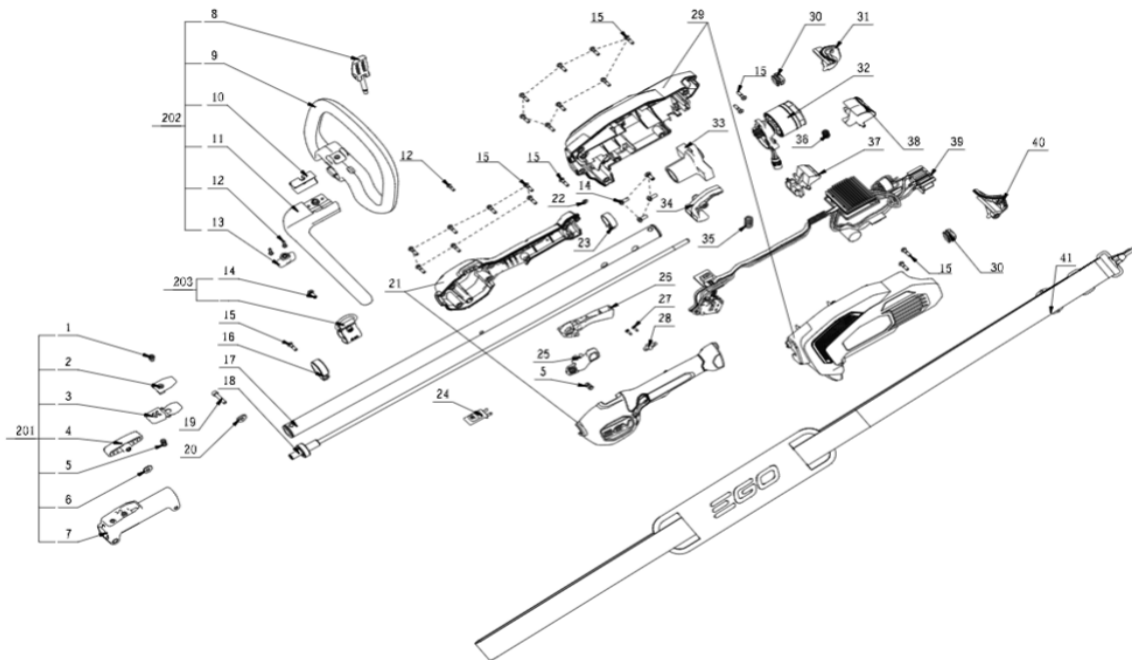

Product Description: Power Head Attachment
Model Number: PH1400E
Body Number: 0850026001_S
Version: A
Issue Date: 2018/03/01

Index No.	Art. No.	Description EN	Partnumber	QTY in machine
1	5620549001	Hexagon Socket Screw	5620549001	1
2	3126854001	Cover	3126854001	1
3	3421869001	Button	3421869001	1
4	3402816001	Joint Assembly	3402816001	1
5	3660235001	Spring	3660235001	2
6	3700233001	Washer	3700233001	1
7	2824788001	Joint Assembly	2824788001	1
8	2825135002	Handle Lever Set	2825135002	1
9	3127657001	Front Handle	3127657001	1
10	3127651001	Clamping Block	3127651001	1
11	3128672001	Front Handle Cover	3128672001	1
12	5610305001	Tapping Screw	5610305001	3
13	3400010003	Wing Nut	3400010003	1
14	5620050007	Screw	5620050007	4
203-14	5620050001	Screw	5620050001	1
15	5620479001	Screw	5620479001	21
16	3128598001	Retaining Ring	3128598001	1
17	2824758003	Tube Assembly	2824758003	1
18	2824782002	Shaft Assembly	2824782002	1
19	5620550001	Hexagon Socket Screw	5620550001	1
20	3705464001	Limit Chute	3705464001	1
21	2824786002	L R Handle Set	2824786002	1
22	5650005001	Plain Washer	5650005001	1
23	3705178001	Fixed Ring	3705178001	1
24	3128276001	Speed Change Button	3128276001	1
25	3128577001	Lock-off Trigger	3128577001	1
26	3128578002	Switch Trigger	3128578002	1
27	5610011006	Tapping Screw	5610011006	2
28	3126865001	Clamp Block	3126865001	1
29	2824785001	L R Housing Set	2824785001	1
30	3127738001	Rubber Gasket	3127738001	2
31	3128567001	Right Rear Cover	3128567001	1
32	2824757004	Motor & Gear ASSY	2824757004	1
33	2824761002	Gear Case ASSY	2824761002	1
34	3128266001	Lever	3128266001	1
35	3660614001	Compression Spring	3660614001	1
36	3660013003	Spring1	3660013003	1
37	3127202001	Power Pack Button	3127202001	1
38	3127201001	Release Button	3127201001	1
39	2829190001	Electric Assembly	2830215002	1
40	3128566001	Left Rear Cover	3128566001	1
41	AP1500	Harness	3800111001	1
42	3660075001	Spring	3660075001	1
201	2824756002	Joint Assembly	2824756002	1
202	2825126002	Handle ASSY	2825126002	1
203	2823319001	Hook Set	2823319001	1