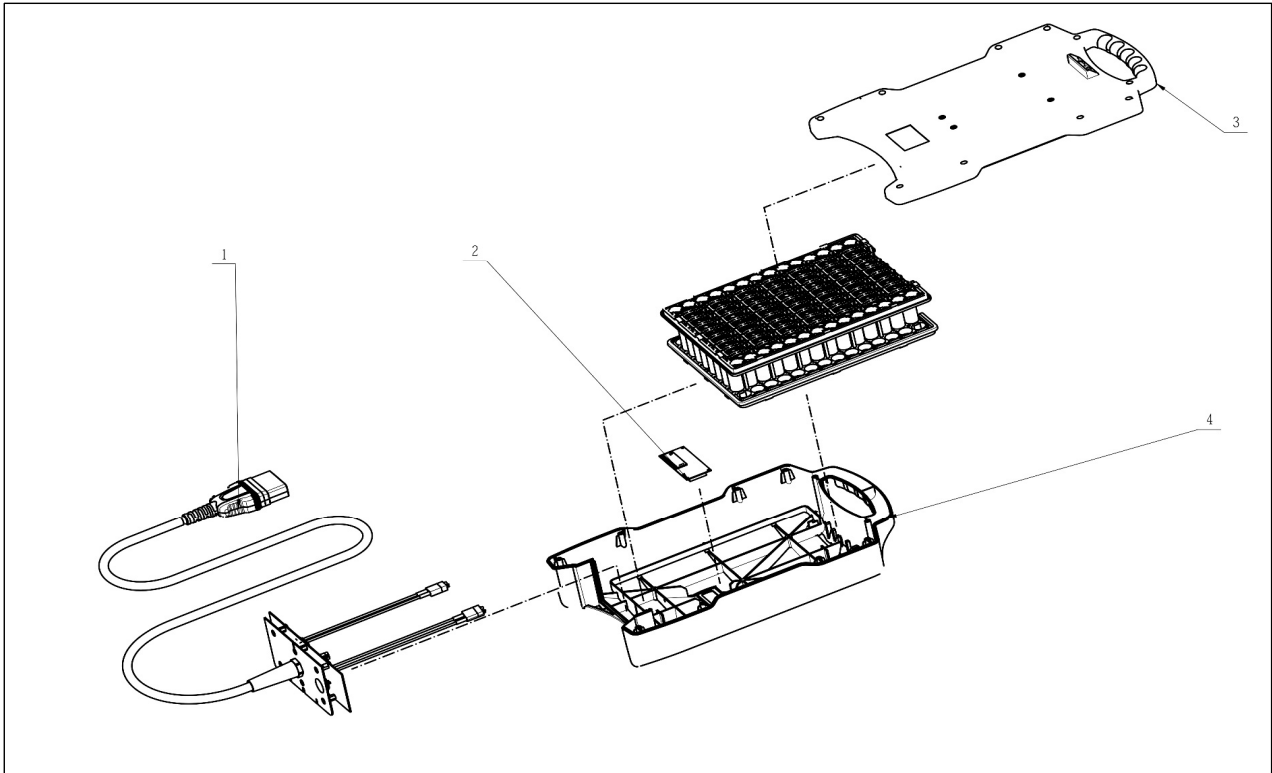

BAX1300

Index No.	Art. No.	Technical Information	Description	QTY in machine
1	2830222001		Main PCBA	1
2	4891445001		LCD Driver PCBA	1
3	3128644001		Power Pack Housing	1
4	3128643001		Power Pack Cover	1