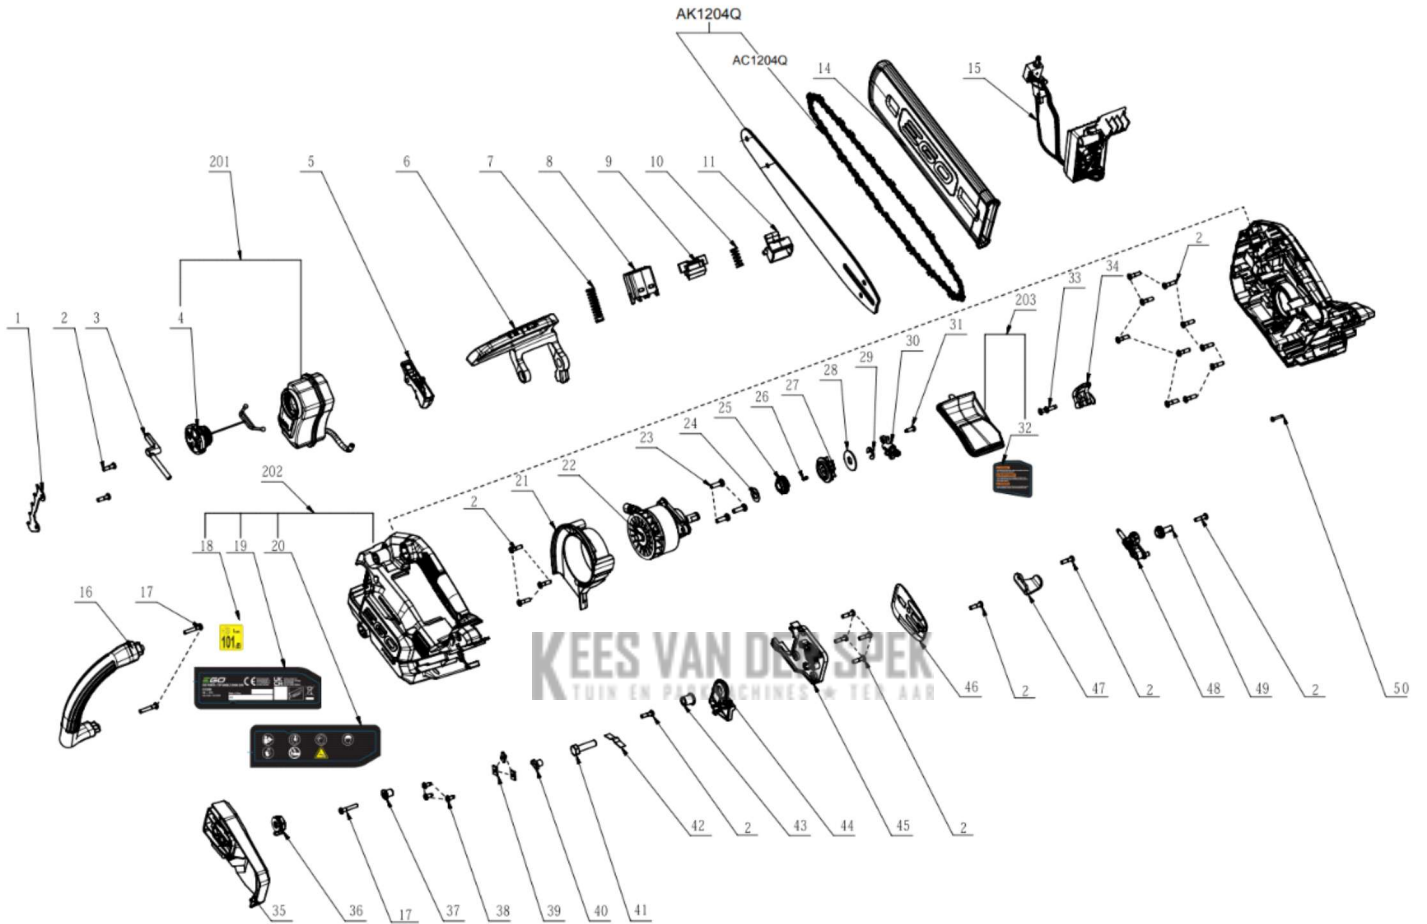

Model: CS1200E  
Model version: A  
Introduction Year: 2025

SN Start:  
SN End:

#	Article Number	Description	Qty	Replacement	Technical Notes
0	AK1204Q	Bar and chain [1.1mm   3/8'	1		
0	AC1204Q	Saw chain [1.1mm   3/8"   3'	1		
1	3710053001	Wood Teeth	1		
2	5620479001	Screw	23		
3	3136534001	Rear Tube	1		
4	2828587001	Kettle Cover Assembly	1		
5	2852180001	Trigger Assembly	1		
6	3403709001	Brake Handle	1		
7	3660979001	Compression Spring	1		
8	3131427001	Sliding Block	1		
9	3127497001	Power Pack Button	1		
10	3660013001	Spring1	1		
11	3136428001	Power Pack Button	1		
14	3131184001	Sheath	1		
15	2832524001	Electric Assembly	1		
16	3136383001	Front Handle	1		
17	5620480002	Screw	3		
18	2246352005	Nameplate	1		
19	2246352006	Nameplate	1		
20	2246352004	Nameplate	1		
21	3136413001	Fan Baffle	1		
22	2730452001	DC Motor	1		
23	5620051010	Screw	3		
24	5650894001	Plain Washer	1		
25	3130336001	Worm	1		
26	5680216001	Key	1		
27	3556336001	Chain Wheel	1		
28	5660208001	Gasket	1		
29	5660242001	"E" Ring	1		
30	2826726001	Pump ASSY	1		
31	5610394001	Hexalobular Socket Tapping	1		
32	2246352008	Nameplate	1		
33	5611038001	Hexalobular Socket Tapping	2		
34	2851880001	Pothook Assembly	1		
35	2852481001	Cover Plate Assembly	1		
36	2852489001	Nut	1		
37	3580568001	Bushing	1		
38	5620158003	Hexagon Socket Screw	3		
39	3700149001	Square Washer	3		
40	5670623001	Pin Shaft	1		
41	5640011003	Hexagon Head Bolt	1		
42	3705659002	Leaf Spring	1		
43	3580556001	Bushing	1		
44	3136408001	Brake Cover Plate	1		
45	2852151001	Cover Plate Assembly	1		
46	3710055001	Protecting Cover Plate	1		
47	3709191001	Chip Shield	1		
48	2852376001	Tensioning Subassembly	1		
49	3570083001	Tension Roller	1		
50	5610274001	Self Tapping Screw	1		
201	2852159001	Kettle Assembly	1		
202	3901118003	L R Housing Set	1		
203	3136409003	Cover Plate	1		