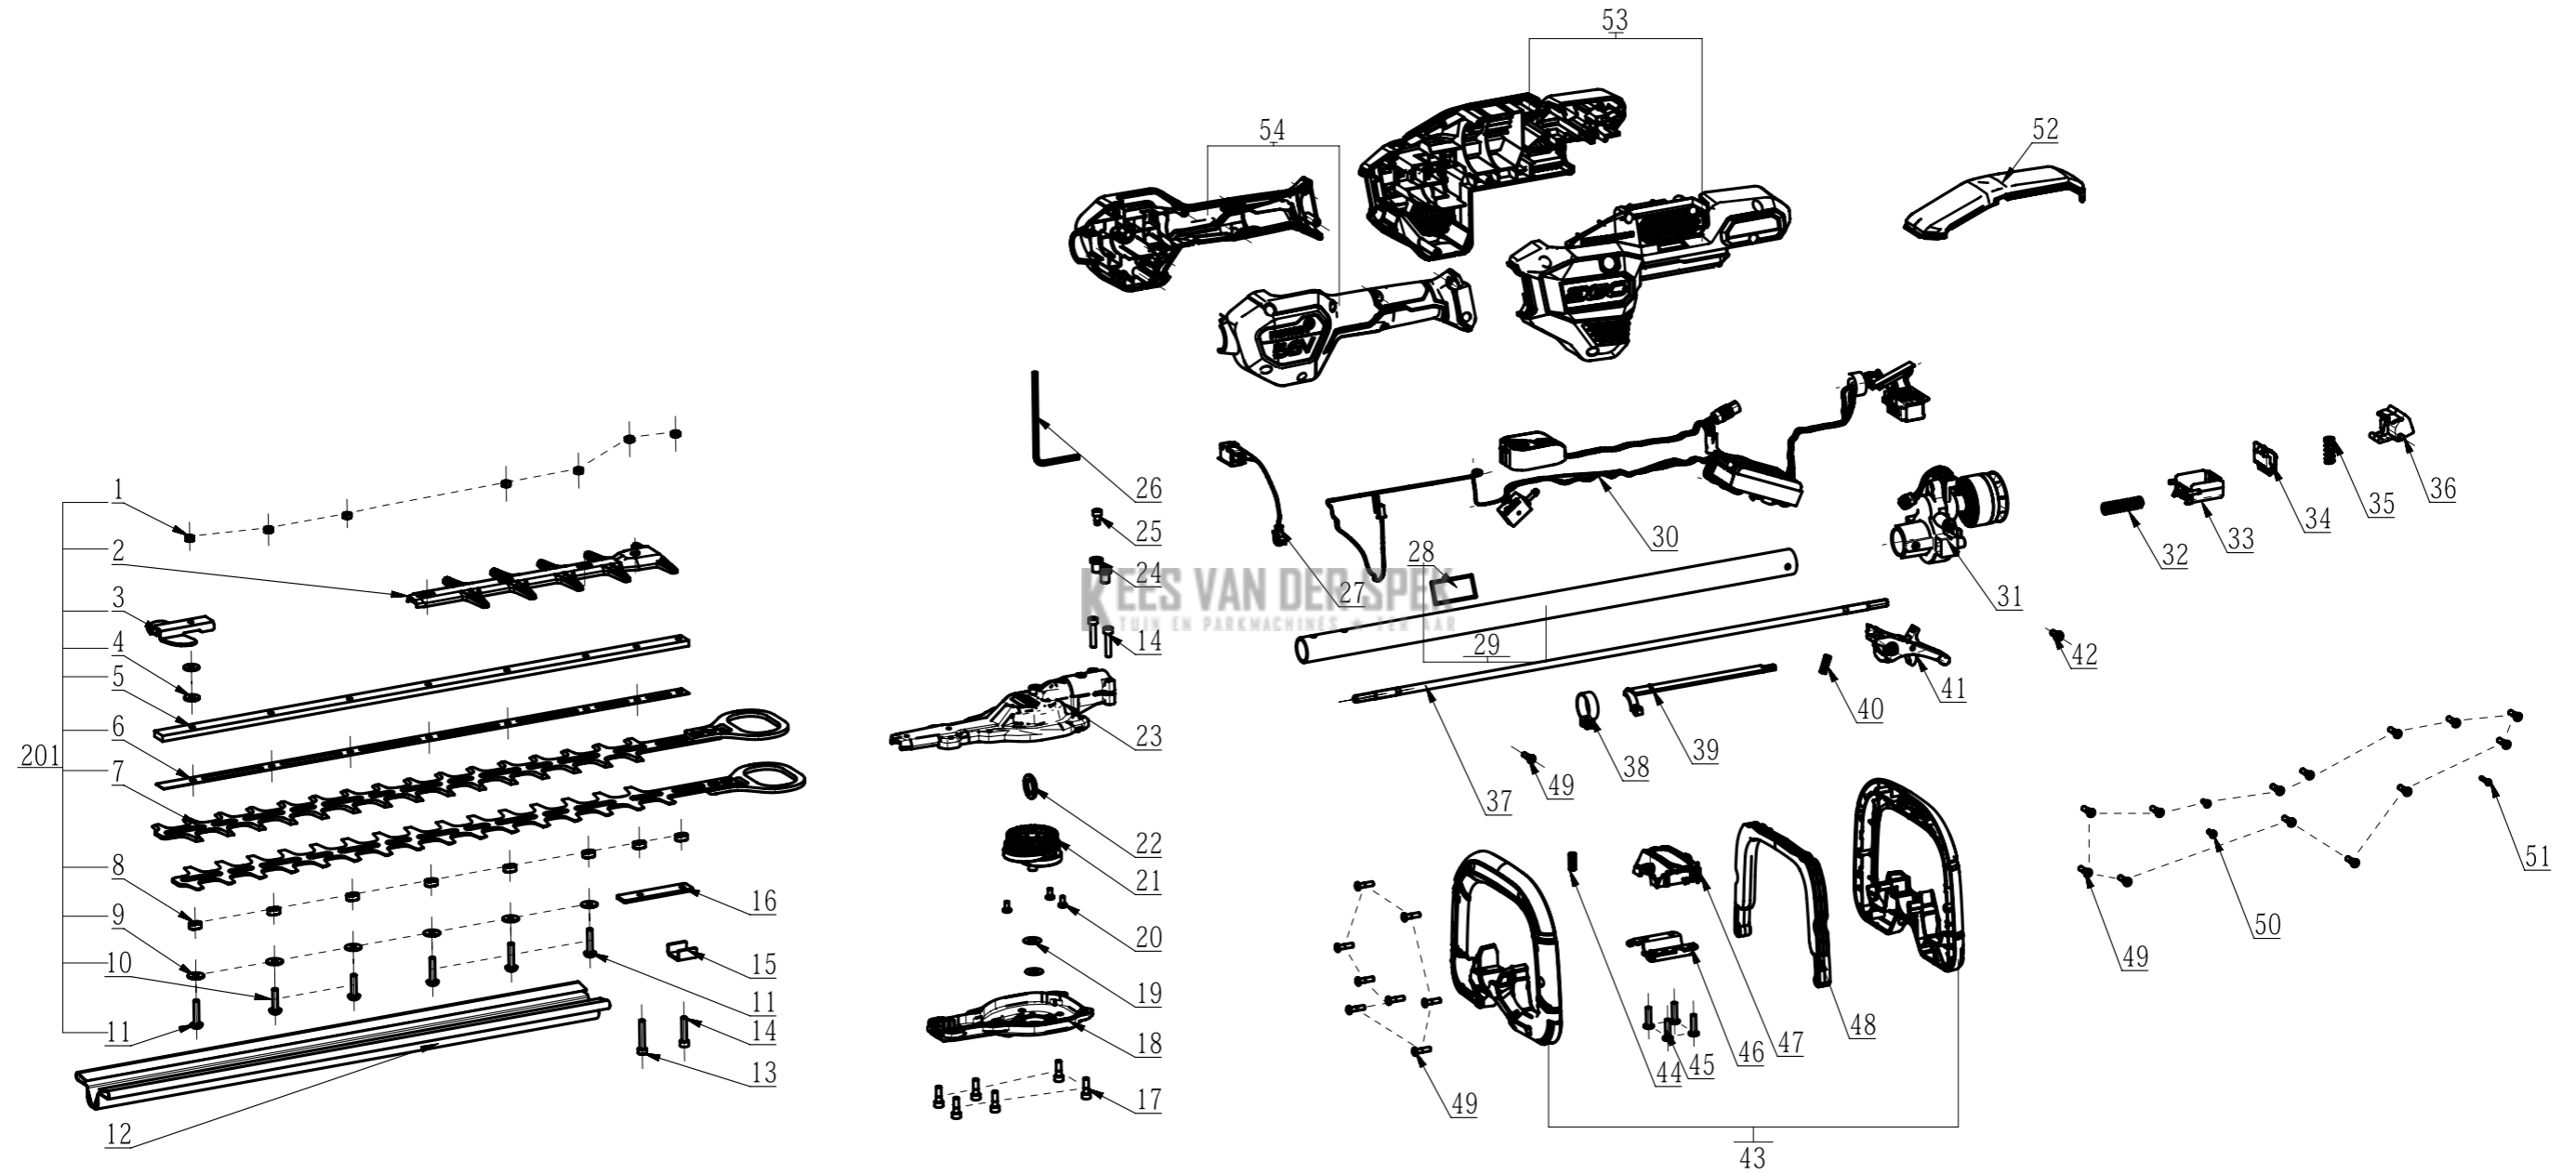

Product Description: Pole Hedge Trimmer
Model Number: HTX 5300-P
Service Item Number: F830037001S01
Version: B
Issue Date: 2023/11/07

Index No.	Art. No.	Description EN	Partnumber	QTY in machine
1	5630007010	Prevailing Torque Hexagon Nut	5630007010	8
2	3403481001	Protective Teeth	3403481001	1
3	3705992001	Tip Protector	3705992001	1
4	5650047001	Plain Washer	5650047001	2
5	3709011001	Clamp Support	3709011001	1
6	3709018001	Hold Down Strip	3709018001	1
7	2829661001	Blade Set	2829661001	2
8	3580331001	Bush	3580331001	8
9	5650487001	Plain Washer	5650487001	6
10	5620605001	Hexagon Socket Screw	5620605001	2
11	5611133001	Hexagon Socket Button Head Screw	5611133001	4
12	3134546001	Sheath	3134546001	1
13	5620646002	Hexagon Socket Screw	5620646002	1
14	5620216005	Hexagon Socket Screw	5620216005	3
15	3709251001	Support Plate	3709251001	1
16	3709014001	Support Plate	3709014001	1
17	5620019005	Hexagon Socket Screw	5620019005	6
18	2790795001	Lower Housing Assembly	2790795001	1
19	5650569001	Plain Washer	5650569001	2
20	5620156007	Hexagon Socket Screw	5620156007	3
21	2850175001	Bevel Gear Assembly	2850175001	1
22	5651100001	Plain Washer	5651100001	1
23	2790815001	Gear Case Assembly	2790815001	1
24	5620606001	Hexagon Socket Screw	5620606001	2
25	5620213003	Hexagon Socket Screw	5620213003	1
26	5680164001	Inner Hexagon Spanner	5680164001	1
27	4870999001	Switch and Wire Assembly	4870999001	1
28	2244506004	Nameplate	2244506004	1
29	2850171003	Connecting Tube Assembly	2850171003	1
30	2831659001	Electric Assembly	2831659001	1
31	2790798001	Motor And Gear Case Assembly	2790798001	1
32	3660818001	Compression Spring	3660818001	1
33	3131427001	Sliding Block	3131427001	1
34	3127497001	Power Pack Button	3127497001	1
35	3660013003	Spring1	3660013003	1
36	3127498001	Power Pack Button	3127498001	1
37	3556025001	Drive Shaft	3556025001	1
38	3705178001	Fixed Ring	3705178001	1
39	3134551001	Wire Slot	3134551001	1
40	3660088003	Knob-reset Spring	3660088003	1
41	2829162001	Trigger Assembly	2829162001	1
42	5620050007	Screw	5620050007	1
43	3900704001	Front Handle Set	3900704001	1
44	3660046001	Spring	3660046001	1
45	5610291001	Tapping Screw	5610291001	4
46	3709015001	Mounting Plate	3709015001	1
47	3134545001	Clamping Block	3134545001	1
48	3128269003	Switch Trigger	3128269003	1
49	5620479001	Screw	5620479001	22
50	5610295001	Hexagon Socket Screw	5610295001	2
51	5610241001	Screw	5610241001	1