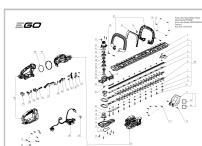

Explosion Diagrams

Explosion diagram_HT2600E_A_23-0106.pdf

Date created: 2023-01-10T08:01:26:000+0000

Date Changed: 2023-01-06T01:59:43:000+0000

Compliance Reports