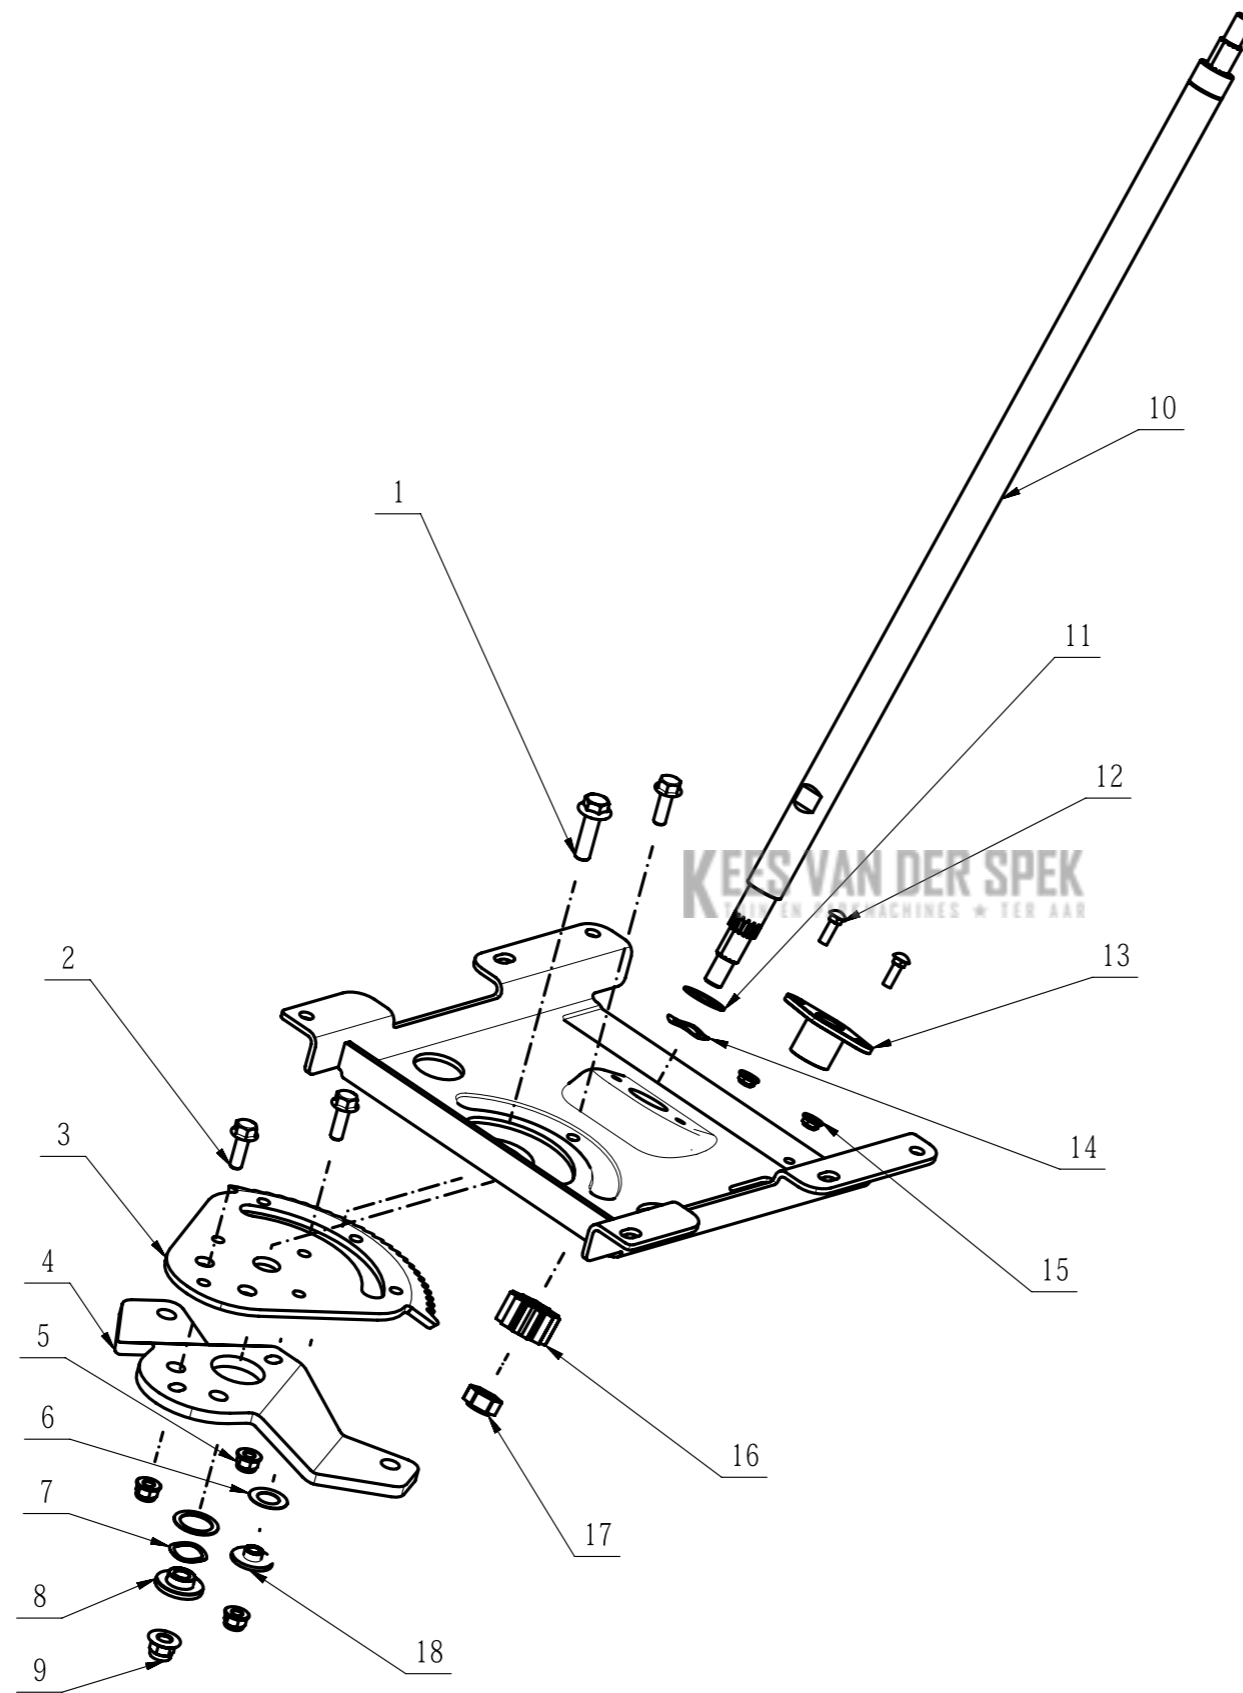

205 Spindle Assembly

Index6	Onderdeelnummer	Decription	Partnumber	Qty
205-1	5640212002	Bolt	5640212002	1
205-2	5640354001	Flange Bolt-Large Series	5640354001	3
205-3	3708923001	Deflecting Plate	3708923001	1
205-4	3708916001	Connecting Plate	3708916001	1
205-5	5630371001	Prevailing Torque Type Hexagon Lock Nut w	5630371001	3
205-6	5650366001	Washer	5650366001	1
205-7	5650288001	Wave washer	5650288001	1
205-8	3580471001	Bushing	3580471001	1
205-9	5630267001	Nut	5630267001	1
205-10	2850275001	Shaft Assembly	2850275001	1
205-11	5650246001	Washer	5650246001	2
205-12	5640357001	Semicircular Head Square Neck Bolt	5640357001	2
205-13	3522133001	Support Base	3522133001	1
205-14	5650305001	Wave Washer	5650305001	1
205-15	5630244004	Nut	5630244004	2
205-16	3570388001	Spline Gear	3570388001	1
205-17	5630070003	Nut	5630070003	1
205-18	3580472001	Bushing	3580472001	1