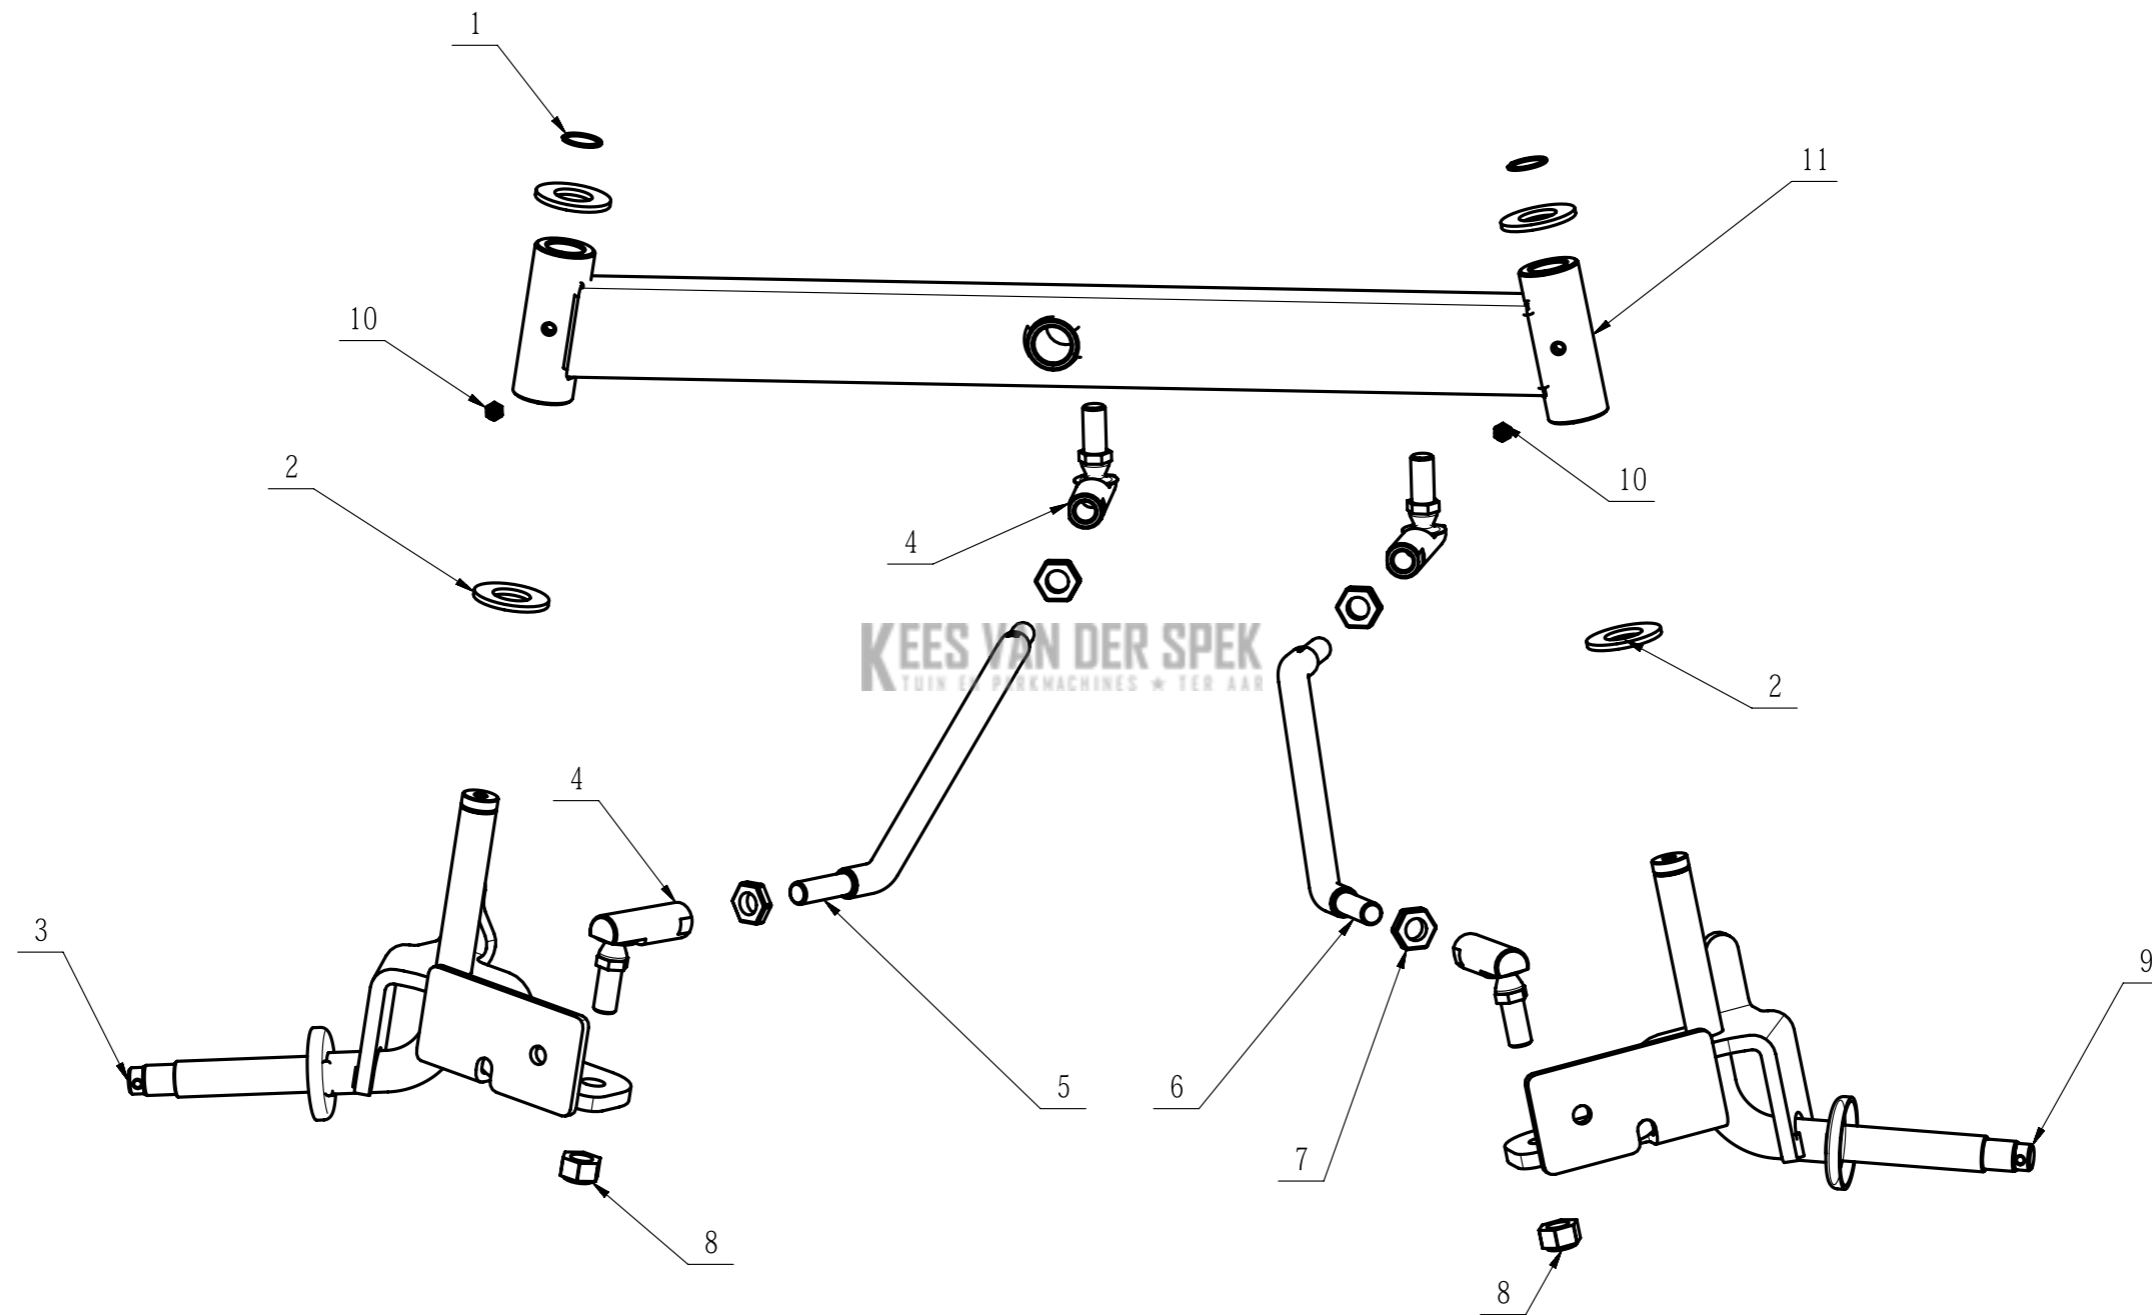

210 Front Axle

KEES VAN DER SPEK
TUIN EN GRASMACHINES • TER AAR

Index 11-210	Onderdeelnummer	Description	Partnumber	Qty
210-1	5660384001	Spiral Ring For Shaft	5660384001	2
210-2	5650908001	Plain Washer	5650908001	4
210-3	2829425001	Front Wheel Bracket Assembly	2829425001	1
210-4	5700539001	Spherical Plain Bearings	5700539001	4
210-5	3708922001	Right Drag Link	3708922001	1
210-6	3708921001	Left Drag Link	3708921001	1
210-7	5630520001	Hexagon Thin Nut	5630520001	4
210-8	5630519001	Lock Nut	5630519001	2
210-9	2829424001	Front Wheel Bracket Assembly	2829424001	1
210-10	5640520001	Straight Hydraulc Grease Nipples	5640520001	2
210-11	2829423001	Front Axle	2829423001	1