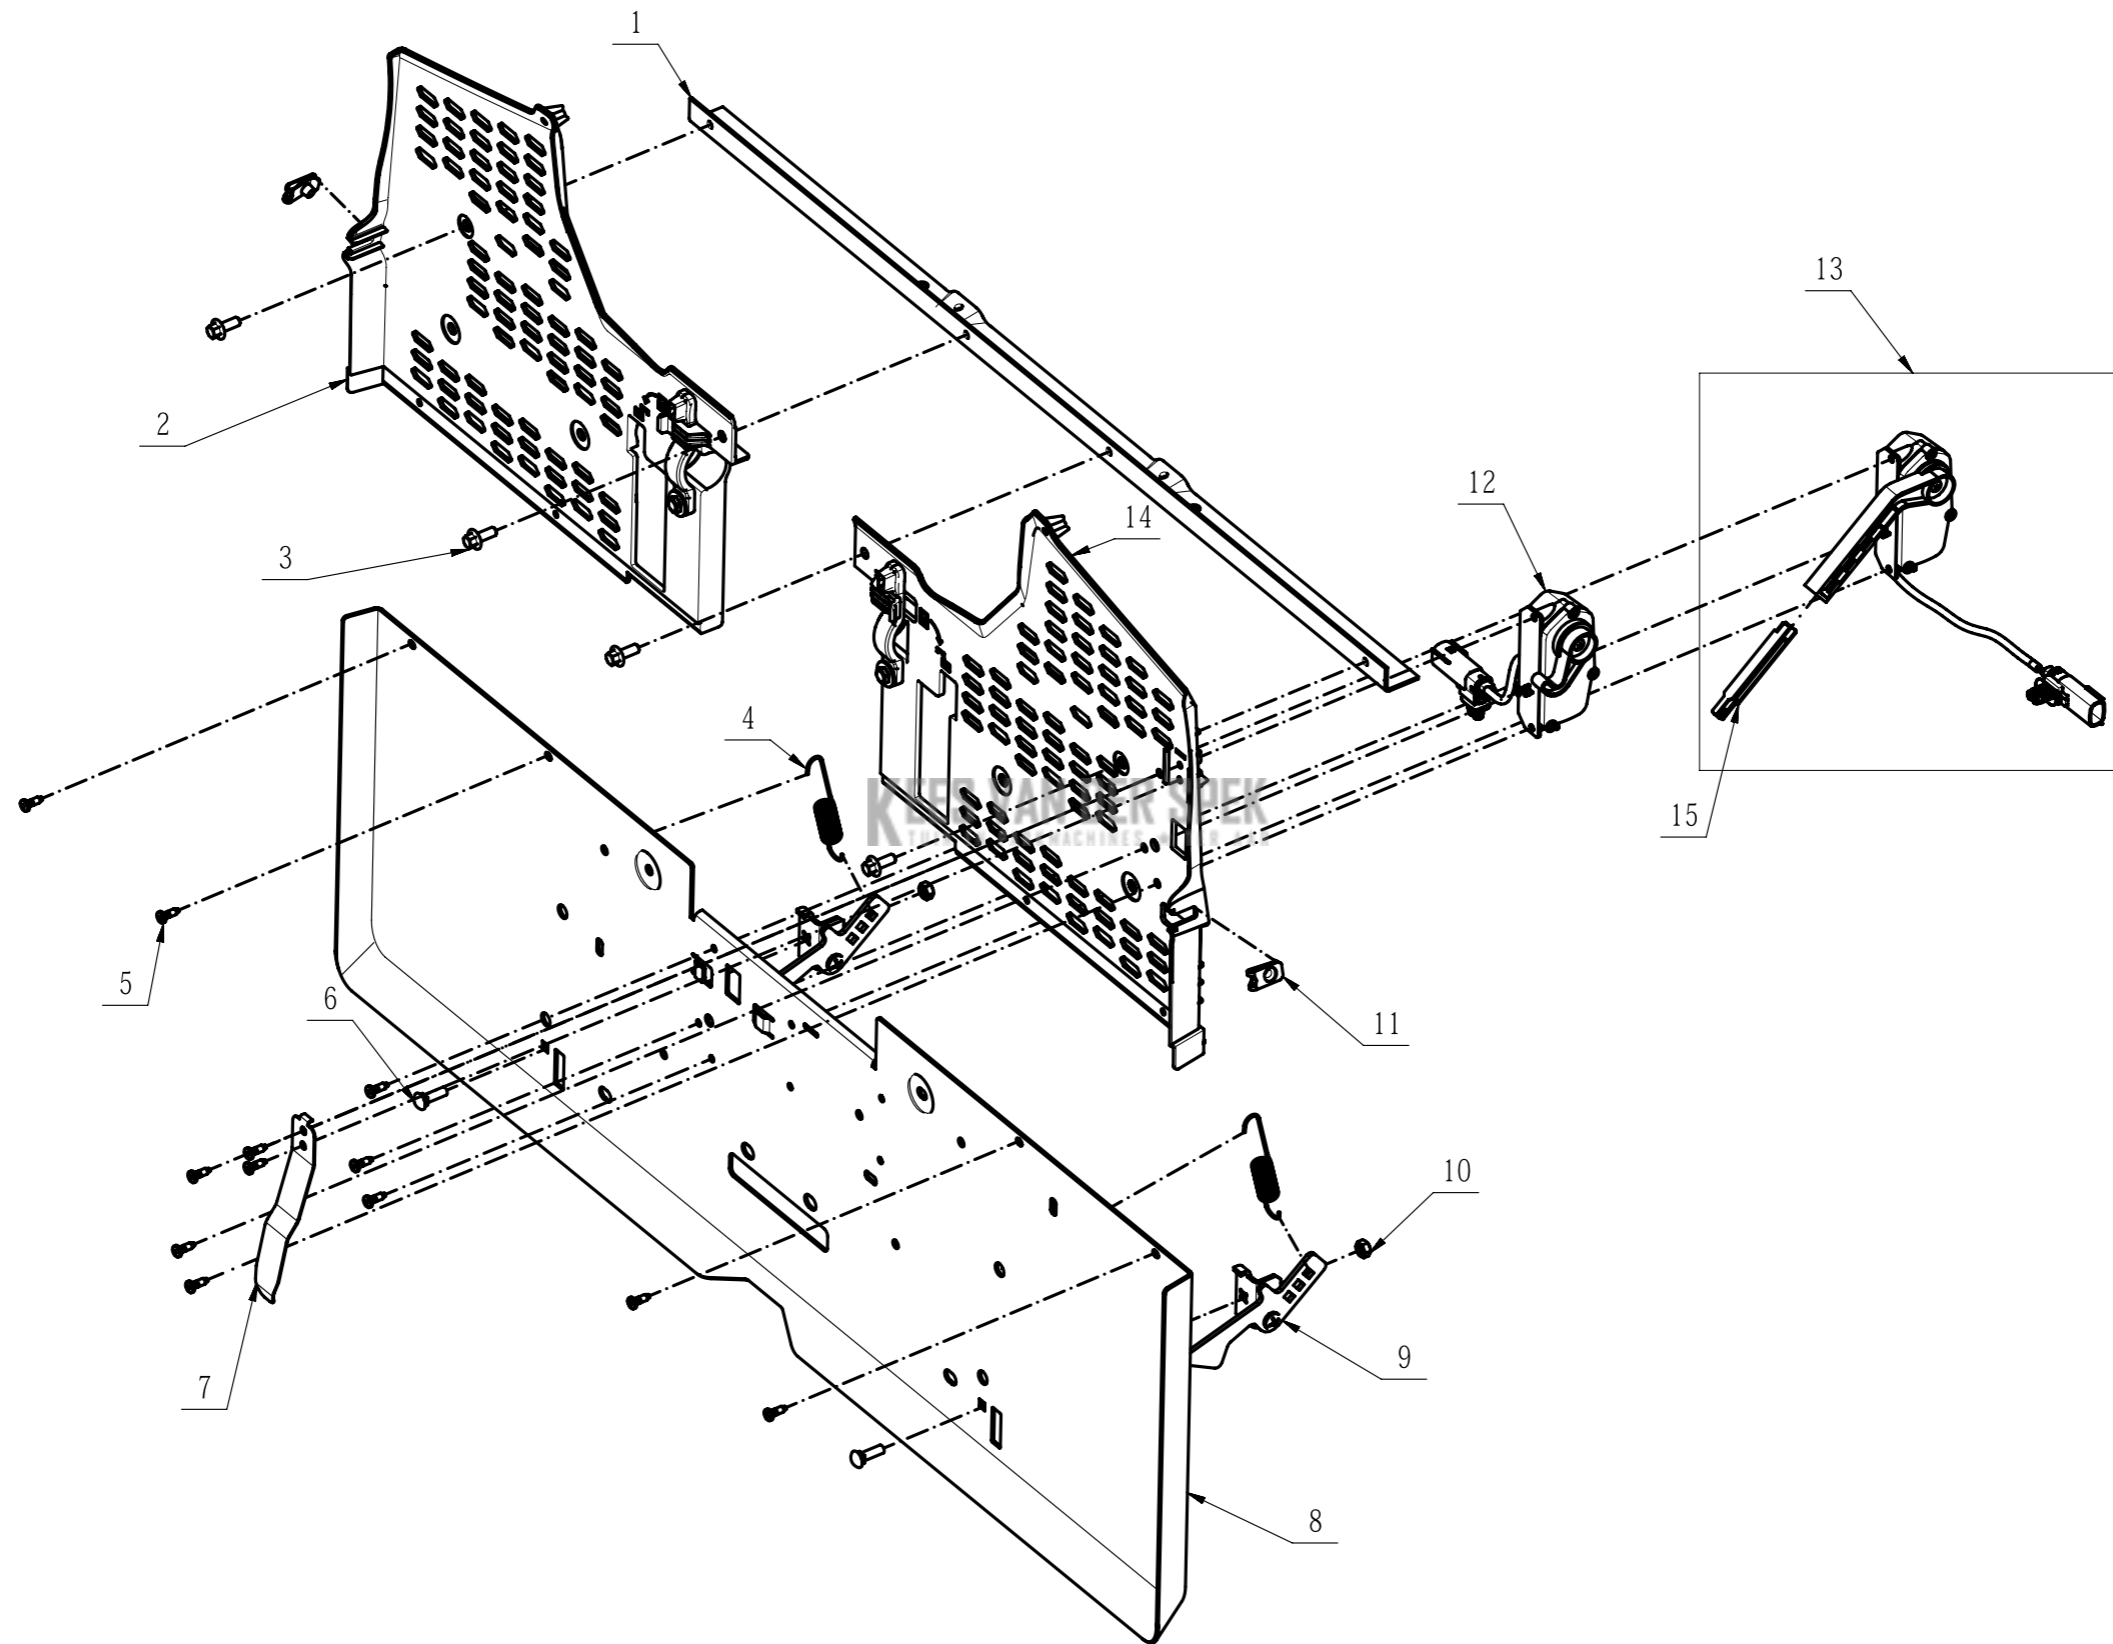

Product Description: Tractor
Model Number: TR3800E-B
Service Item Number: 2850682001S01
Version: A
Issue Date: 2023/11/09

213 Battery Box Assembly

Index 14-213	Onderdeelnummers	Description	Partnumber	Qty
213-1	3130965001	Cover	3130965001	3
213-2	3130961001	Dust Cover	3130961001	1
213-3	3680226001	Magnetic Block	3680226001	6
213-4	3131426001	Supporting Structure	3131426001	6
213-5	3130969001	Cover Plate	3130969001	3
213-6	3709240001	Big Base Plate	3709240001	1
213-7	3707351001	Hook	3707351001	6
213-8	5610388001	Hexalobular Socket Thread Forming Screw	5610388001	14
213-9	3708880001	Battery Left Bracket	3708880001	2
213-10	3708879001	Right Bracket for Battery	3708879001	2
213-11	5620157006	Hexagon Socket Screw	5620157006	42
213-12	2831480001	BMS Electric Assembly	2831480001	1

Product Description: Tractor
Model Number: TR3800E-B
Service Item Number: 2850577001S01
Version: A
Issue Date: 2023/11/09

215 Backboard Assembly

Index 14-215	Onderdeelnummer	Description	Partnumber	Qty
215-1	3709341001	Intermediate Support	3709341001	1
215-2	2850647001	Left Side Plate	2850647001	1
215-3	5611051001	Hexagon Flange Head Thread Forming Screw	5611051001	4
215-4	3667984001	Tension Spring	3667984001	2
215-5	5620377003	Hexagon Socket Screw	5620377003	12
215-6	5640357001	Semicircular Head Square Neck Bolt	5640357001	2
215-7	3709330001	Leaf Spring	3709330001	1
215-8	3709366001	Backboard	3709366001	1
215-9	2850645001	Lock Assembly	2850645001	2
215-10	5630015007	Prevailing Torque Hexagon Nut	5630015007	2
215-11	5630507001	Anti-stripping Clip	5630507001	2
215-12	2850620001	Switch Box Assembly	2850620001	1
215-13	2850621001	Switch Box Assembly	2850621001	1
215-14	2850648001	Right Side Plate	2850648001	1
215-15	3135052001	Telescopic Pole	3135052001	1