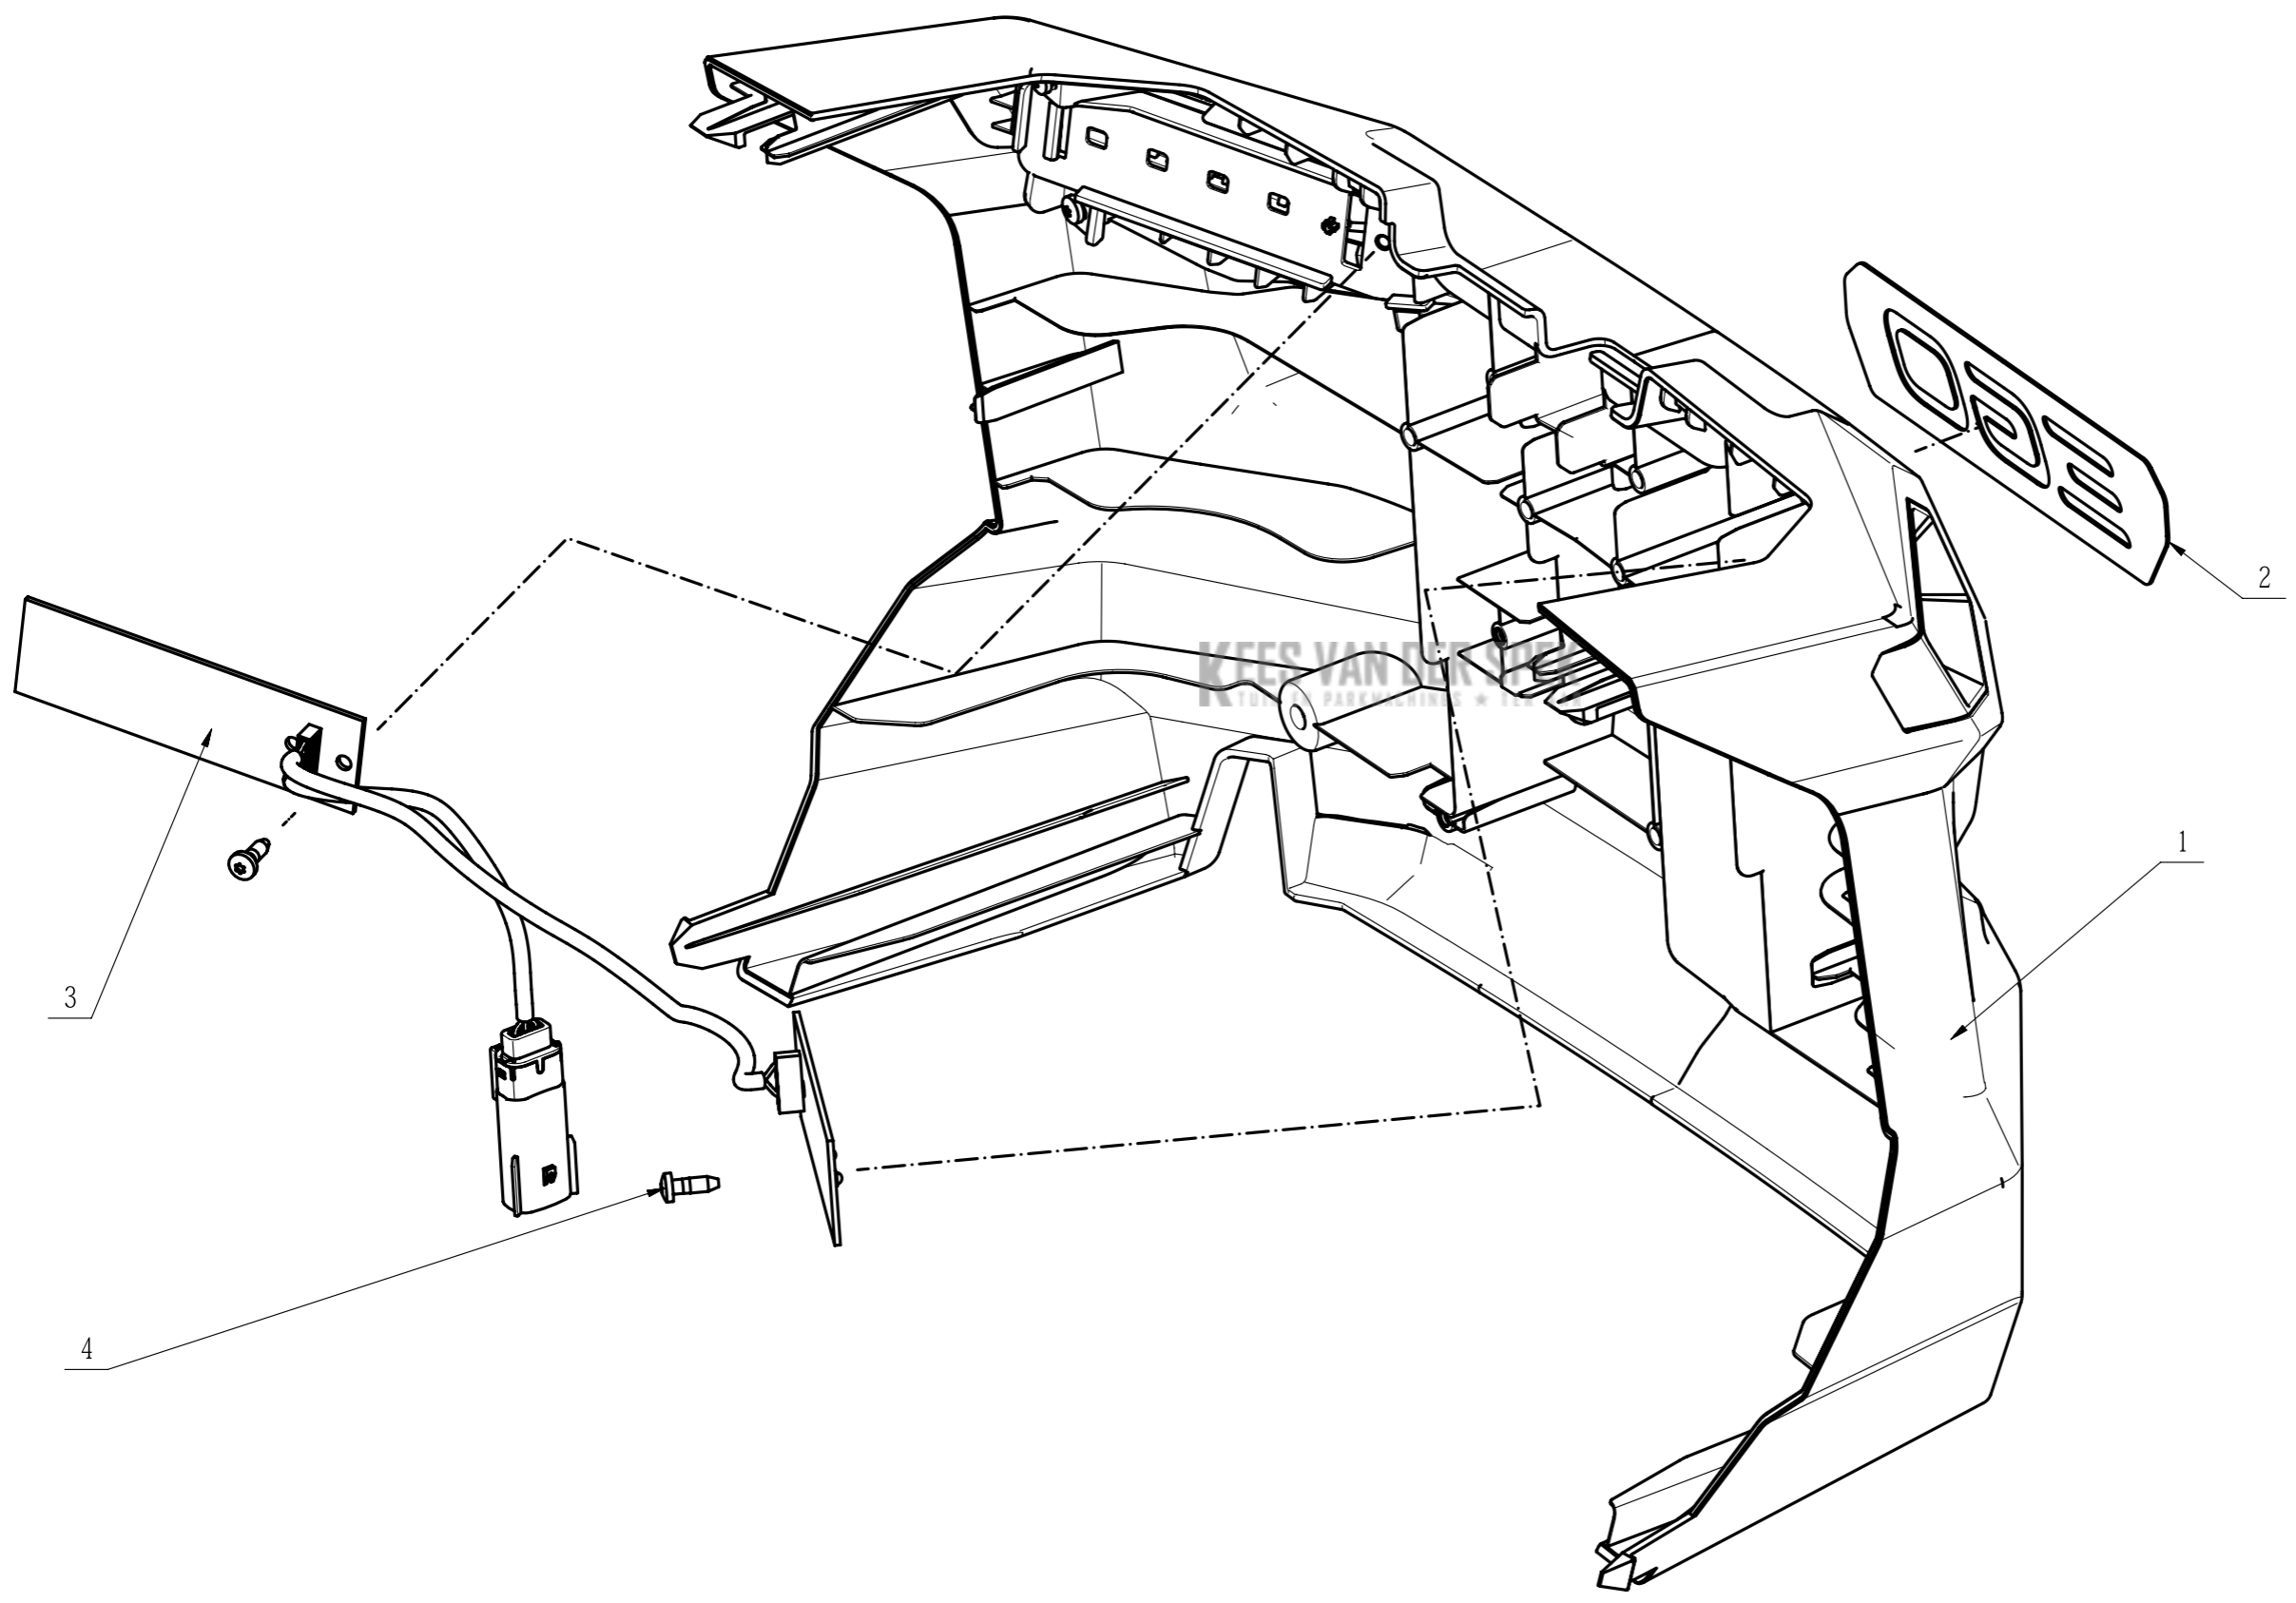

Index 13-212	Onderdeel nummer	Description	Partnumber	Qty
212-1	2850240002	Front Cover Assembly	2850240002	1
212-2	3707446001	EGO Logo	3707446001	1
212-3	2831479001	LED Electric Assembly	2831479001	1
212-4	5620377003	Hexagon Socket Screw	5620377003	2