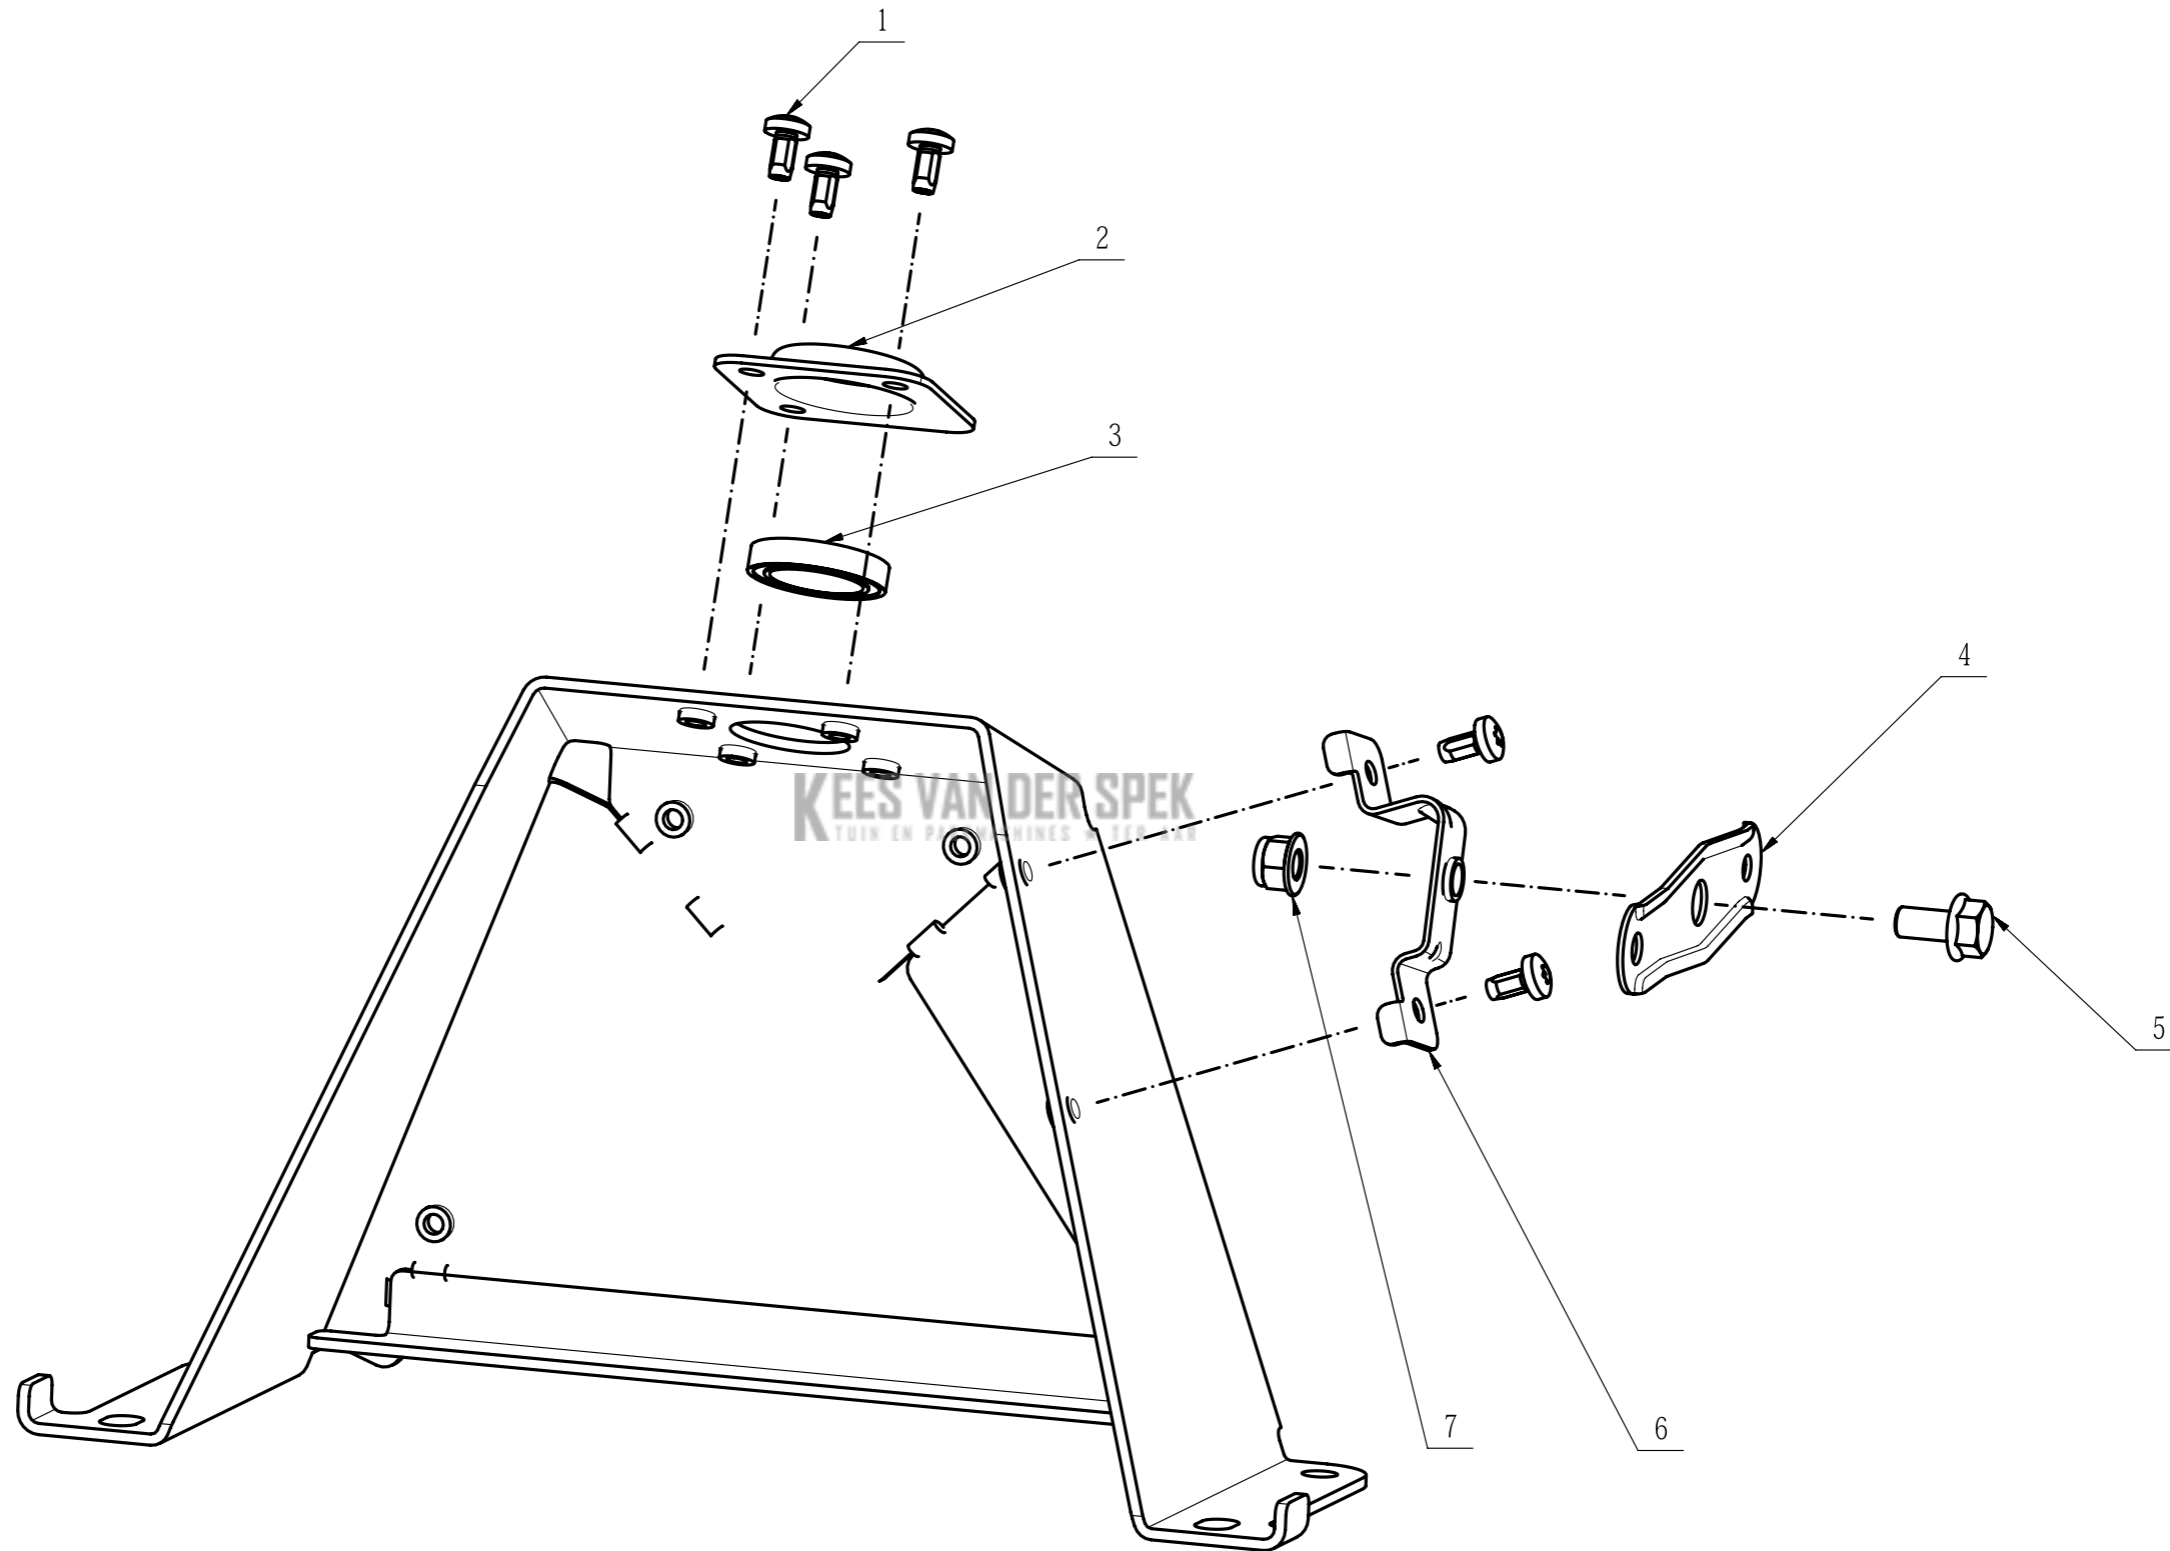

204 Support Plate Assembly

index5-204	Onderdeelnummer	Decription	Partnumber	Qty
204-1	5610388001	Hexalobular Socket Thread Forming Screw	5610388001	5
204-2	3708919001	Bearing Clamping Plate	3708919001	1
204-3	5700252001	Ball Bearing	5700252001	1
204-4	3708905001	Switch-plate	3708905001	1
204-5	5640222001	Hexagon Flange Bolt	5640222001	1
204-6	3708904001	Supporting Structure	3708904001	1
204-7	5630371001	Prevailing Torque Type Hexagon Lock Nut with Flange	5630371001	1