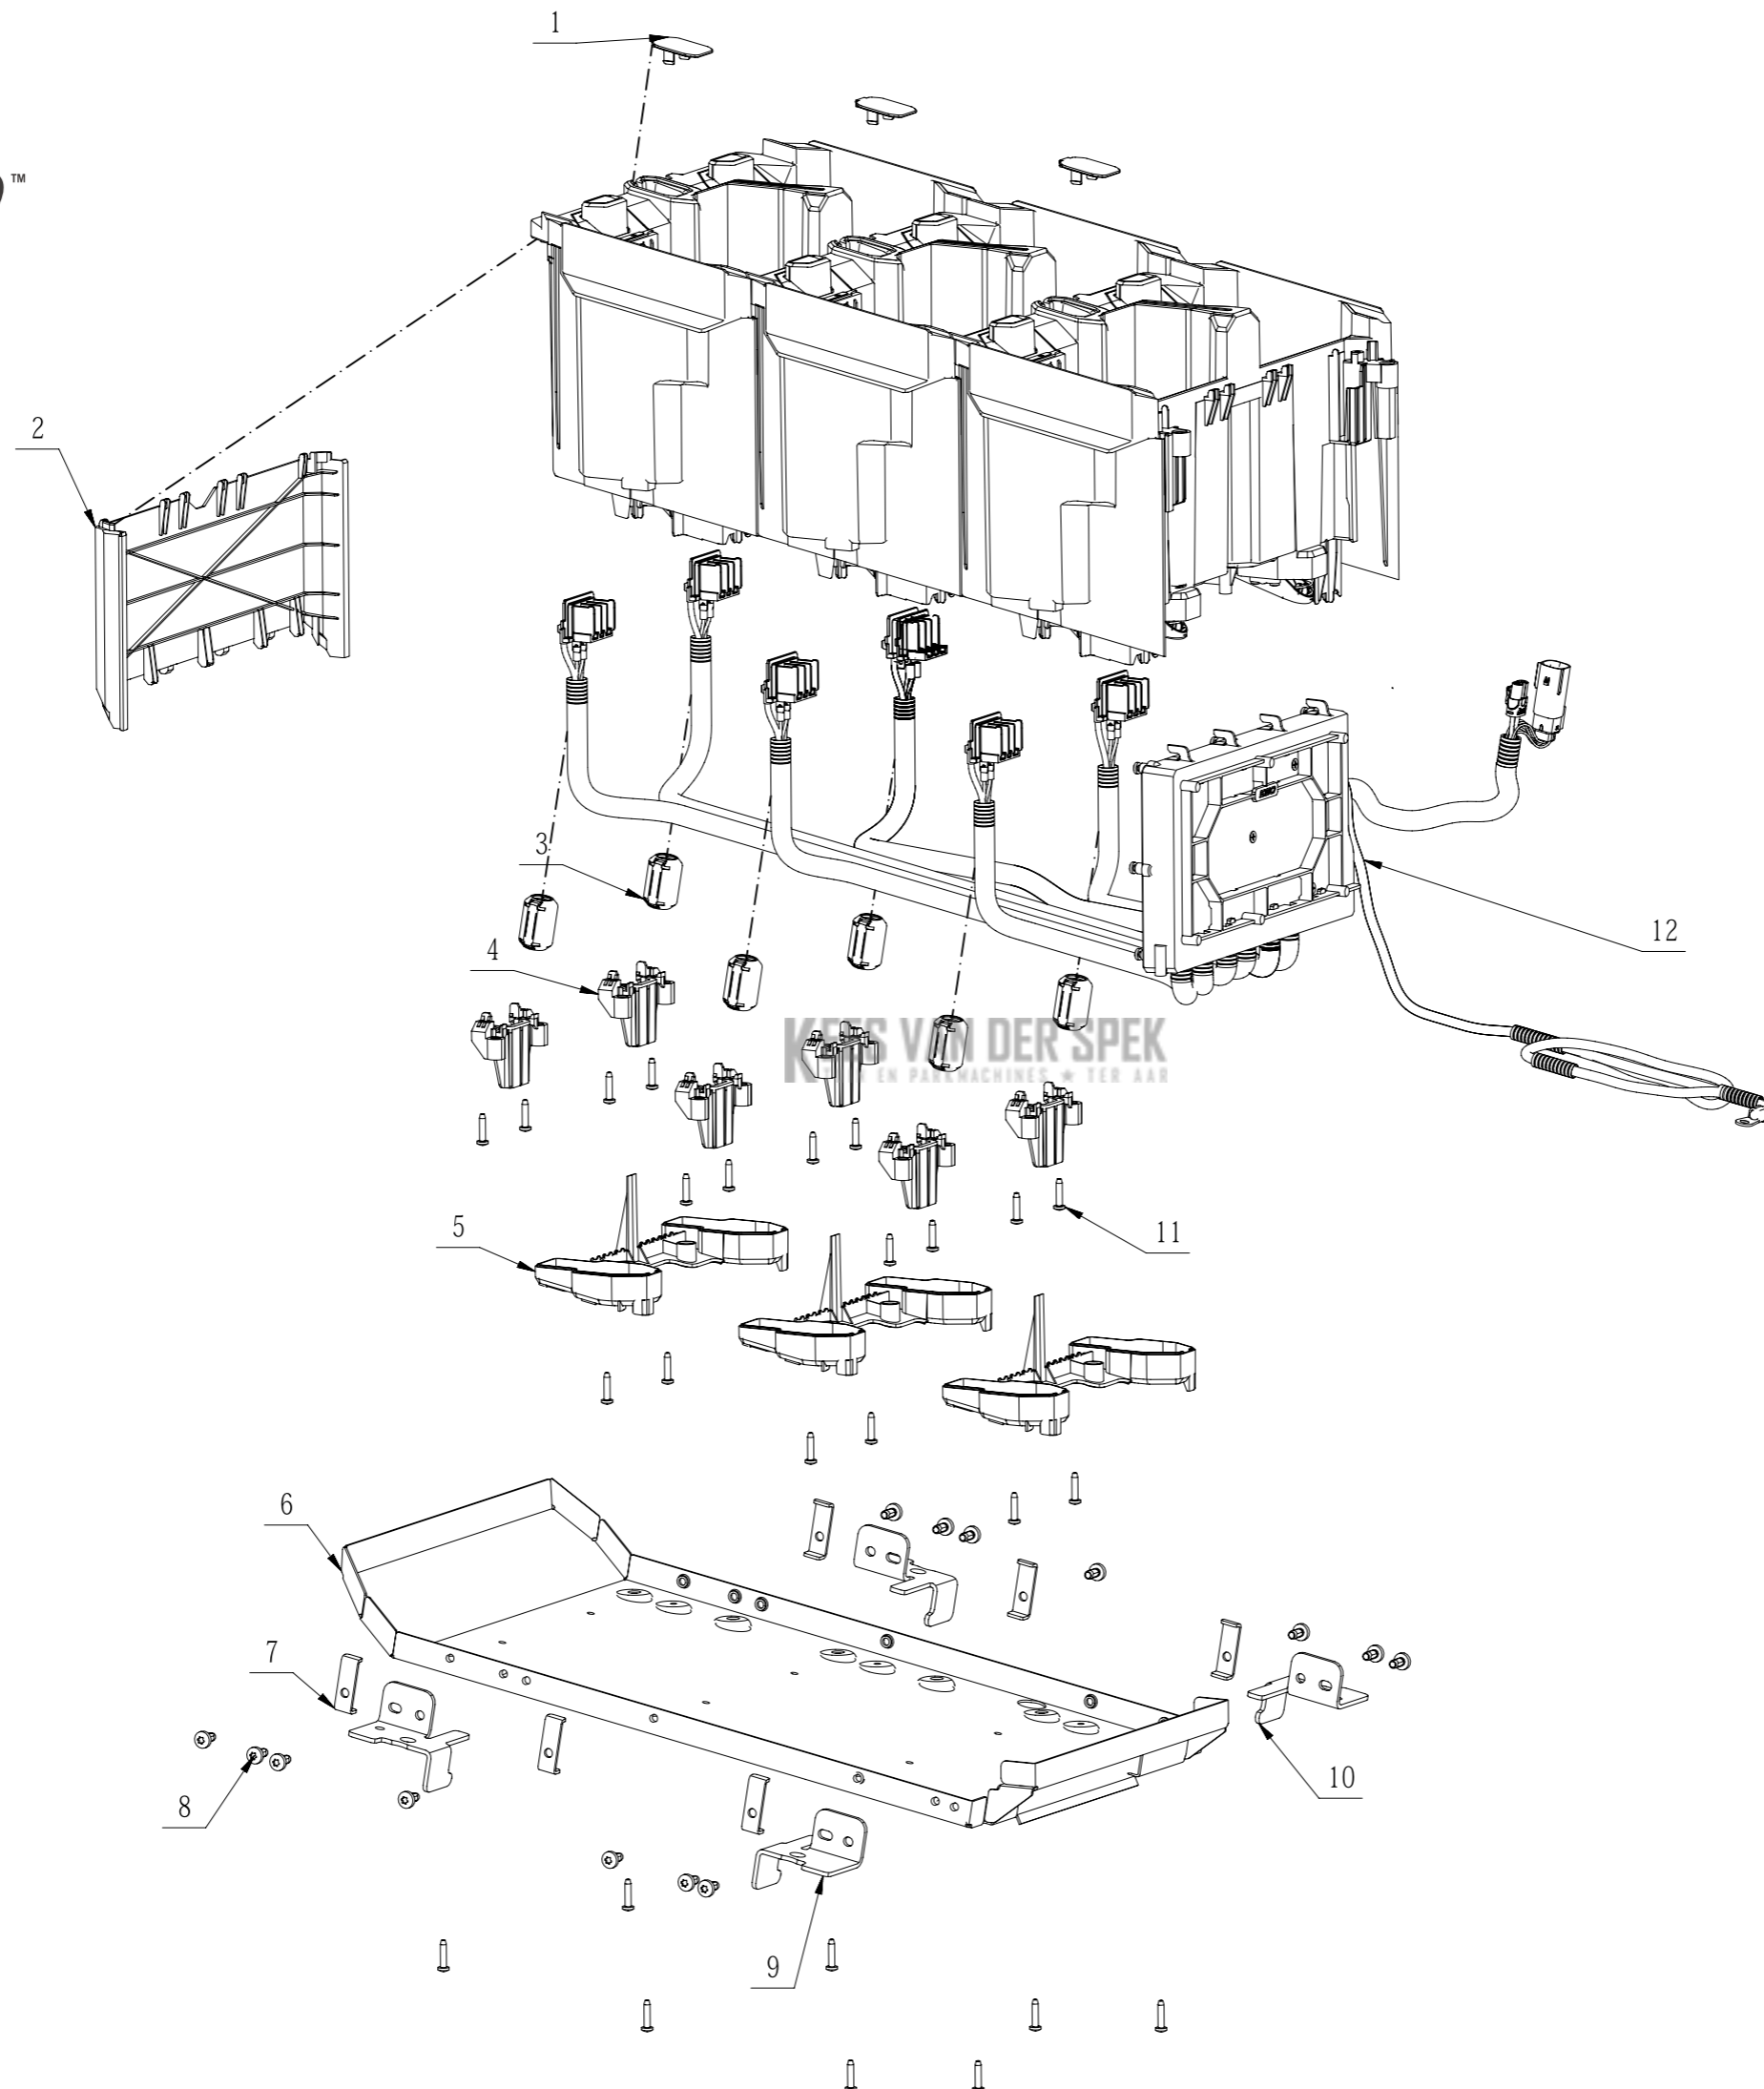

Product Description: Tractor
Model Number: TR3800E-B
Service Item Number: 2850682001S01
Version: A
Issue Date: 2023/11/09

213 Battery Box Assembly

Index 14-213	Onderdeelnummers	Description	Partnumber	Qty
213-1	3130965001	Cover	3130965001	3
213-2	3130961001	Dust Cover	3130961001	1
213-3	3680226001	Magnetic Block	3680226001	6
213-4	3131426001	Supporting Structure	3131426001	6
213-5	3130969001	Cover Plate	3130969001	3
213-6	3709240001	Big Base Plate	3709240001	1
213-7	3707351001	Hook	3707351001	6
213-8	5610388001	Hexalobular Socket Thread Forming Screw	5610388001	14
213-9	3708880001	Battery Left Bracket	3708880001	2
213-10	3708879001	Right Bracket for Battery	3708879001	2
213-11	5620157006	Hexagon Socket Screw	5620157006	42
213-12	2831480001	BMS Electric Assembly	2831480001	1