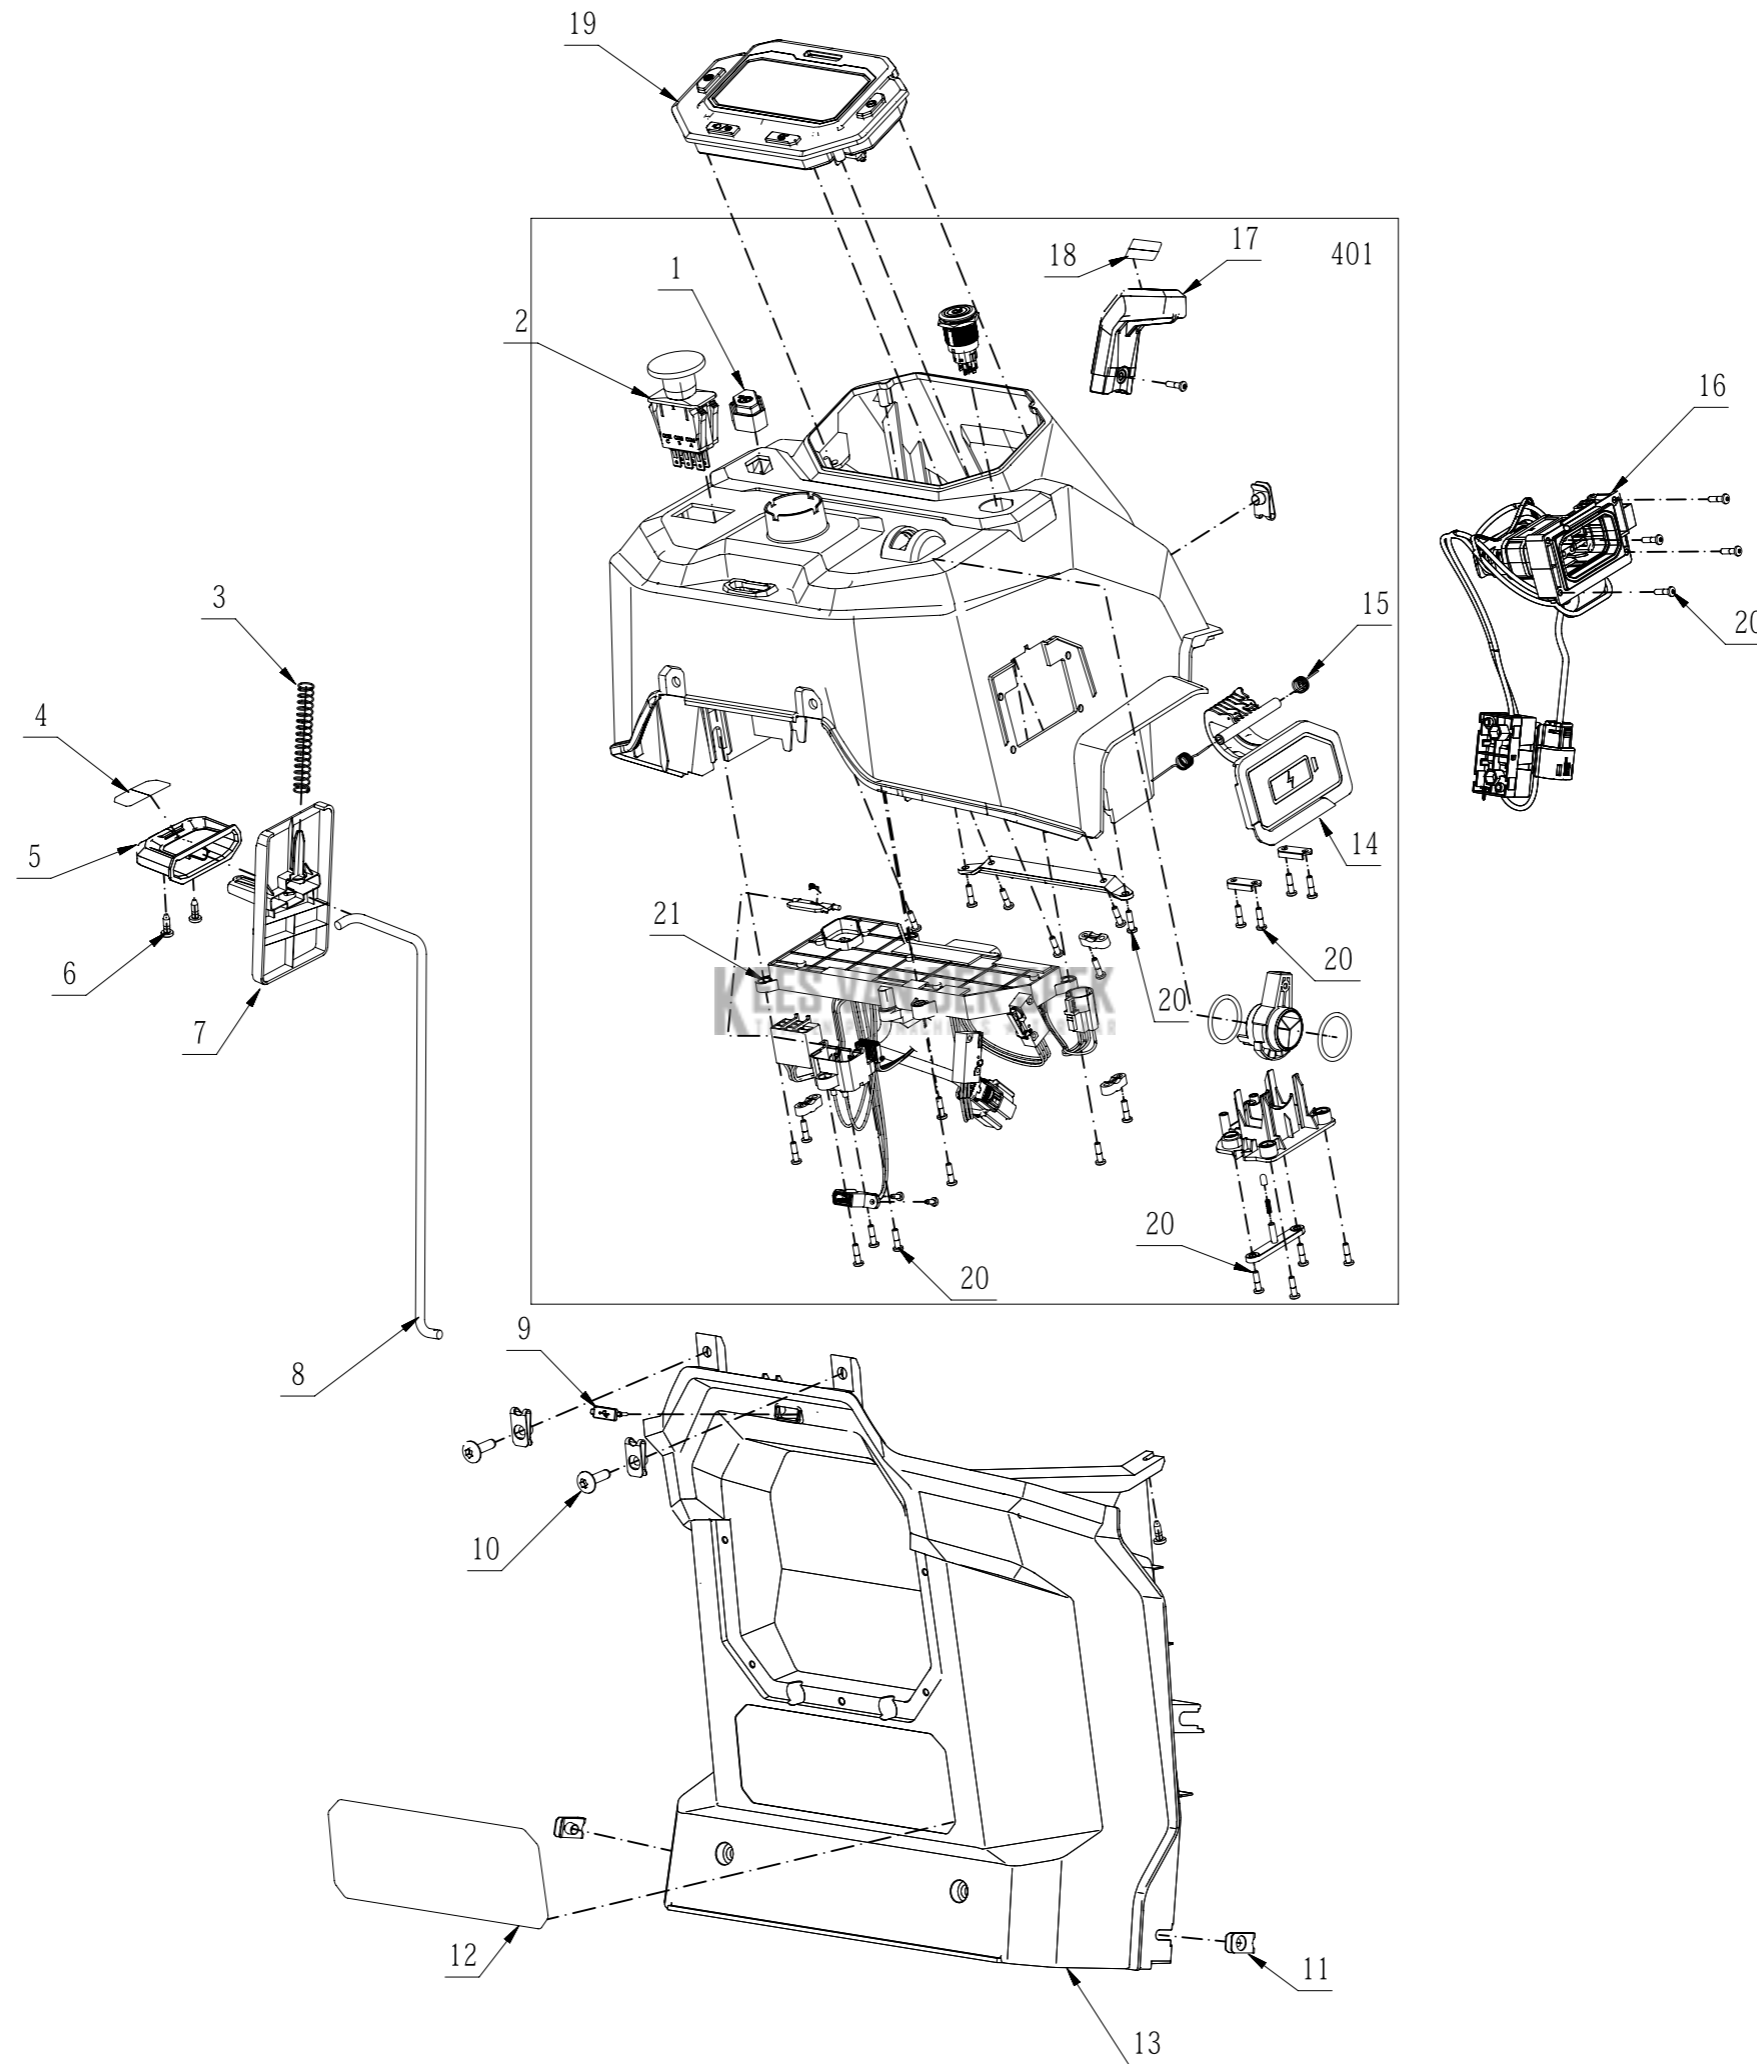

Product Description: Tractor
Model Number: TR3800E-B
Service Item Number: 2850706002S01
Version: A
Issue Date: 2023/11/09

206 Manual Panel Assembly

Index 7-206	Onderdeelnummer	Description	Partnumber	Qty
206-1	3134190001	Cruise Button	3134190001	1
206-2	4870762001	Push Switch	4870762001	1
206-3	3667866001	Compression Spring	3667866001	1
206-4	2246017001	Nameplate	2246017001	1
206-5	3134137002	Push Plate	3134137002	1
206-6	5620377003	Hexagon Socket Screw	5620377003	4
206-7	3134138001	Plunge Unit	3134138001	1
206-8	3650312001	Pull Rod	3650312001	1
206-9	3135120001	Rubber Plug	3135120001	1
206-10	5611130001	Hexalobular Socket Tapping Screw	5611130001	2
206-11	5630507001	Anti-stripping Clip	5630507001	5
206-12	2246155001	Nameplate	2246155001	1
206-13	3134186002	Support Base	3134186002	1
206-14	3134179001	Charging Port Cover	3134179001	1
206-15	3660810001	Torsion Spring	3660810001	2
206-16	2829750001	Charging Harness Assembly	2829750001	1
206-17	3134192002	Handle	3134192002	1
206-18	2246016001	Nameplate	2246016001	1
206-19	2829495001	LCD Assembly	2829495001	1
206-20	5610305001	Tapping Screw	5610305001	29
206-21	2831711001	Operation Panel Control Electric Assembly	2831711001	1
206-22	2245663001	Nameplate	2245663001	1
206-401	2851020001	Operation Panel Assembly	2851020001	1