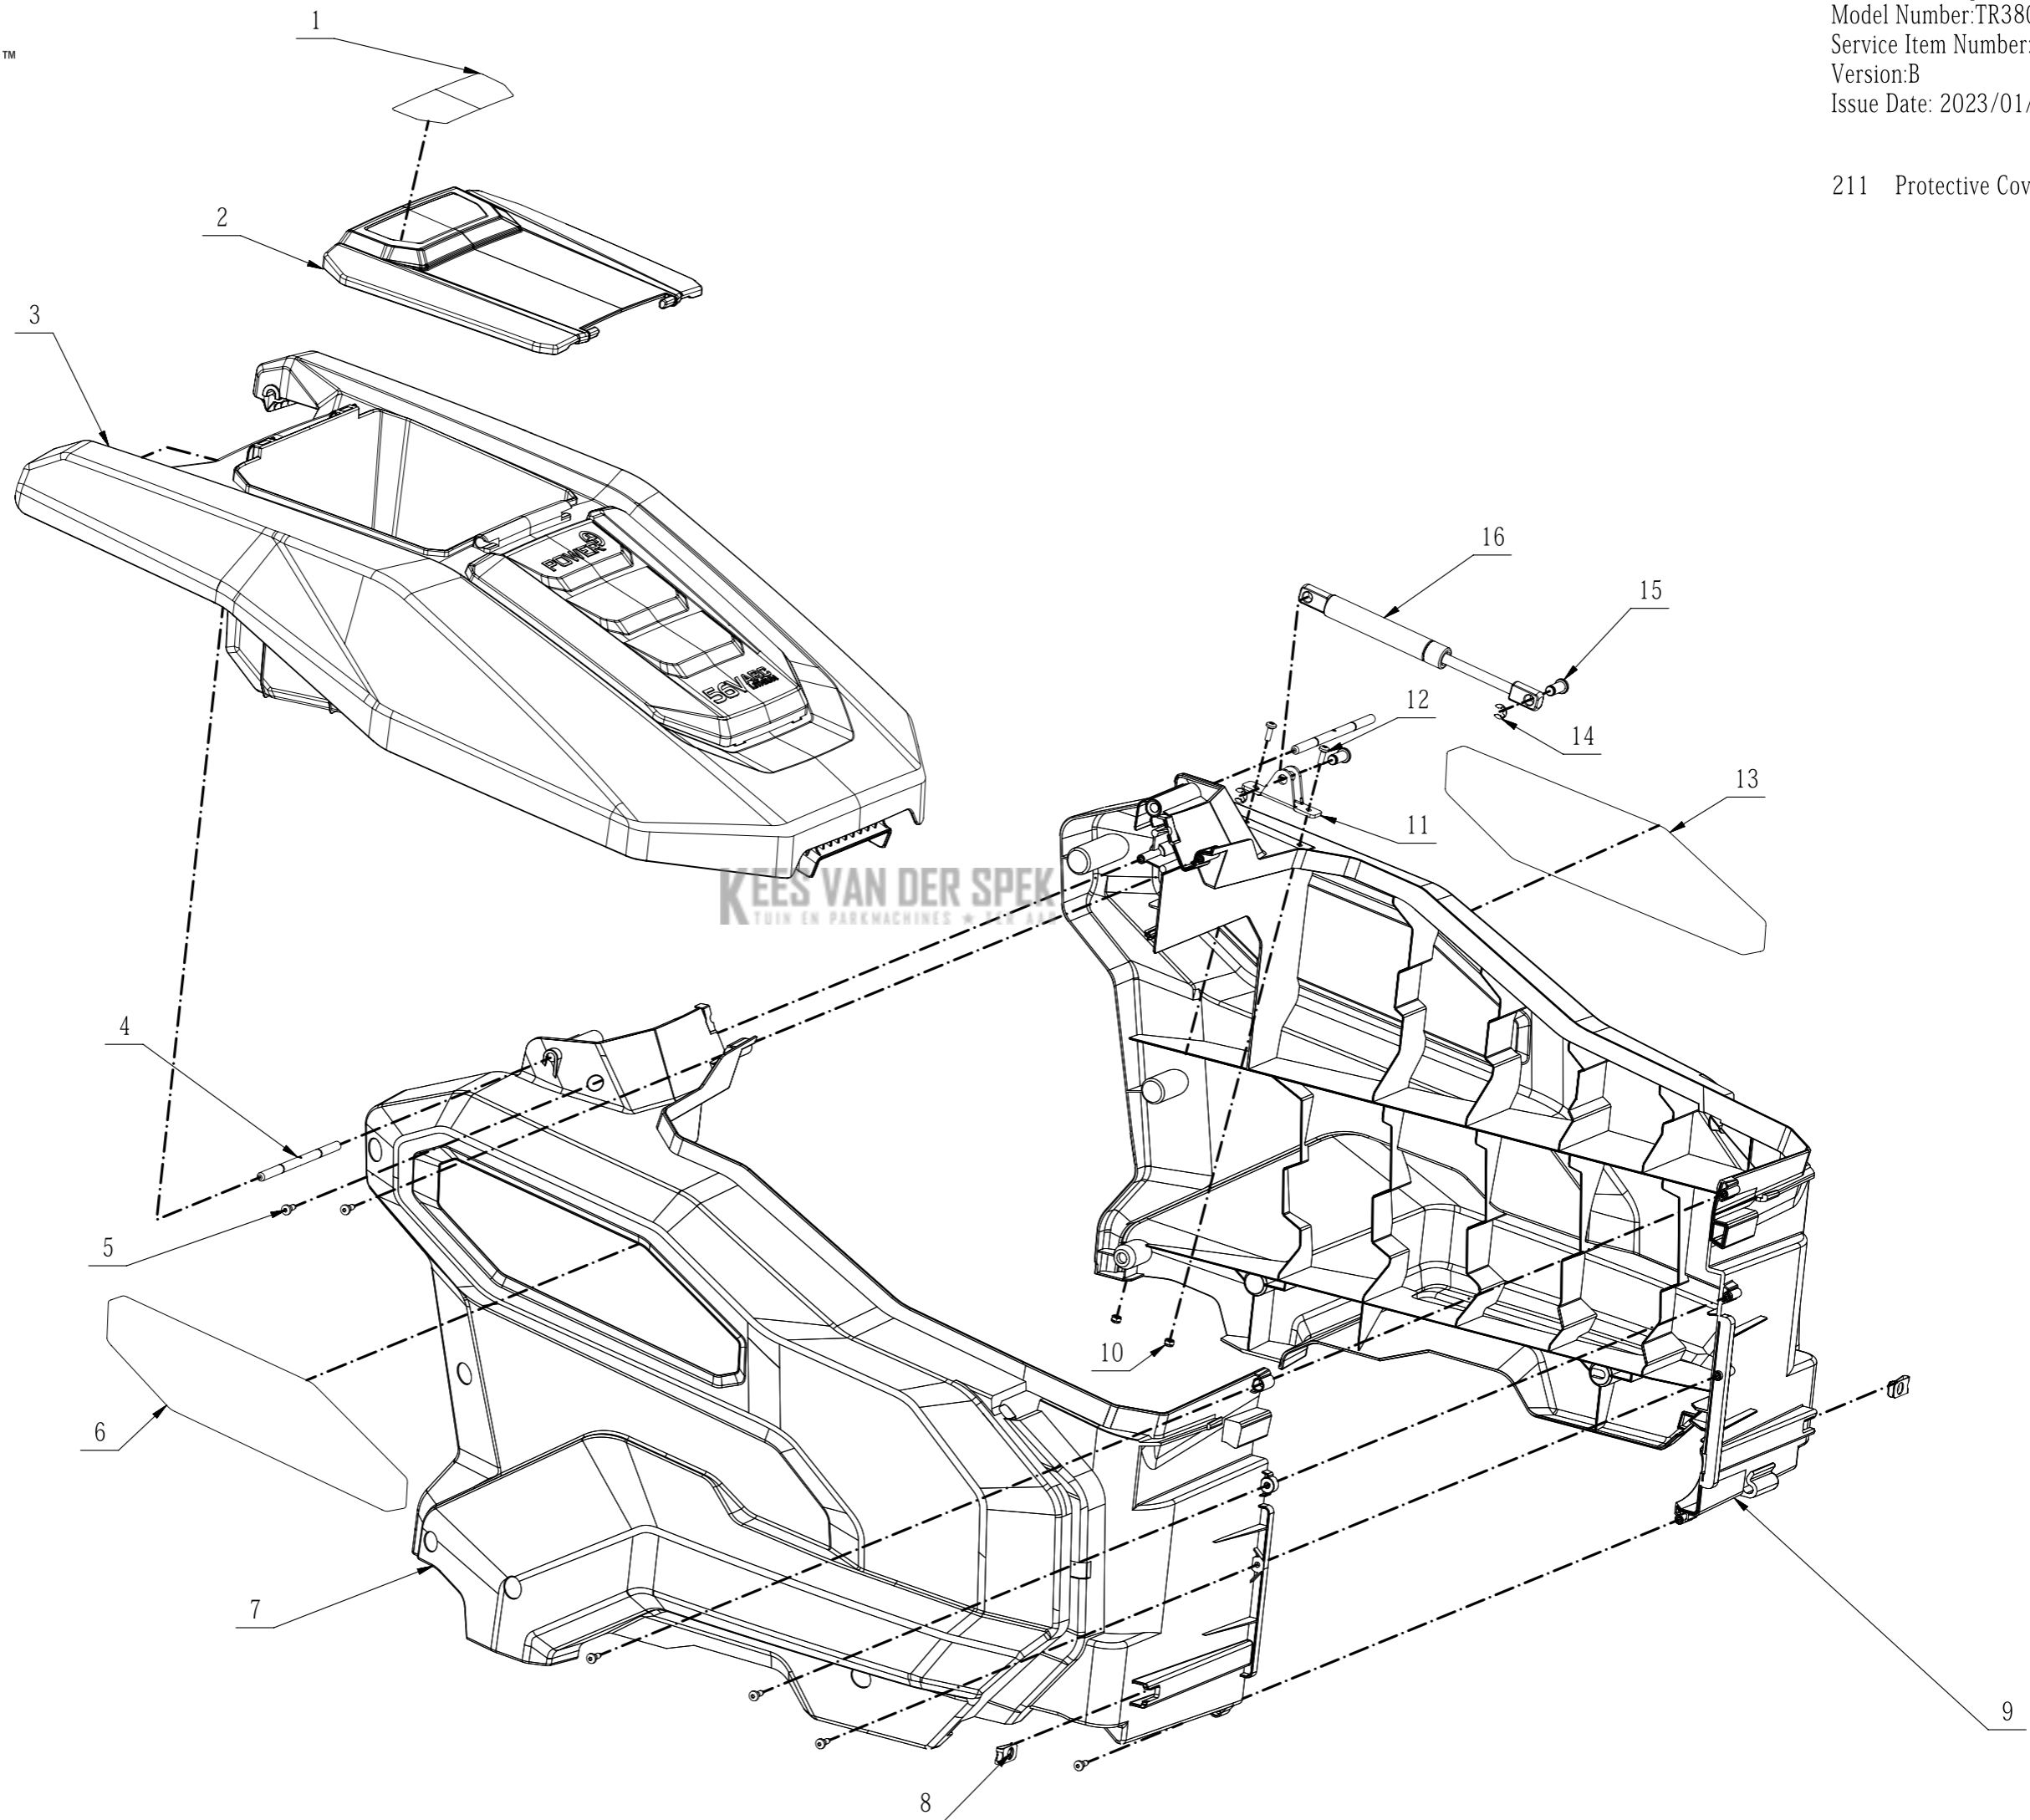

KEES VAN DER SPEK
TUIN EN PARKMACHINES

Index 12-211	Onderdeelnummer	Description	Partnumber	Qty
211-1	2246015001	Nameplate	2246015001	1
211-2	3403493002	Lid Case	3403493002	1
211-3	2850158002	Battery Box Cover Assembly	2850158002	1
211-4	5670564001	Pin Shaft	5670564001	2
211-5	5620377003	Hexagon Socket Screw	5620377003	6
211-6	2246020002	Nameplate	2246020002	1
211-7	3134185002	Right Cover	3134185002	1
211-8	5630507001	Anti-stripping Clip	5630507001	2
211-9	3134178002	Left Cover	3134178002	1
211-10	5630231001	Nut	5630231001	2
211-11	3707349001	Support Base	3707349001	1
211-12	5620477003	Hexagon Lobular Screw	5620477003	2
211-13	2246020001	Nameplate	2246020001	1
211-14	5660305001	E Ring	5660305001	2
211-15	5670559001	Pin Shaft	5670559001	2
211-16	3660805001	Gas Spring	3660805001	1