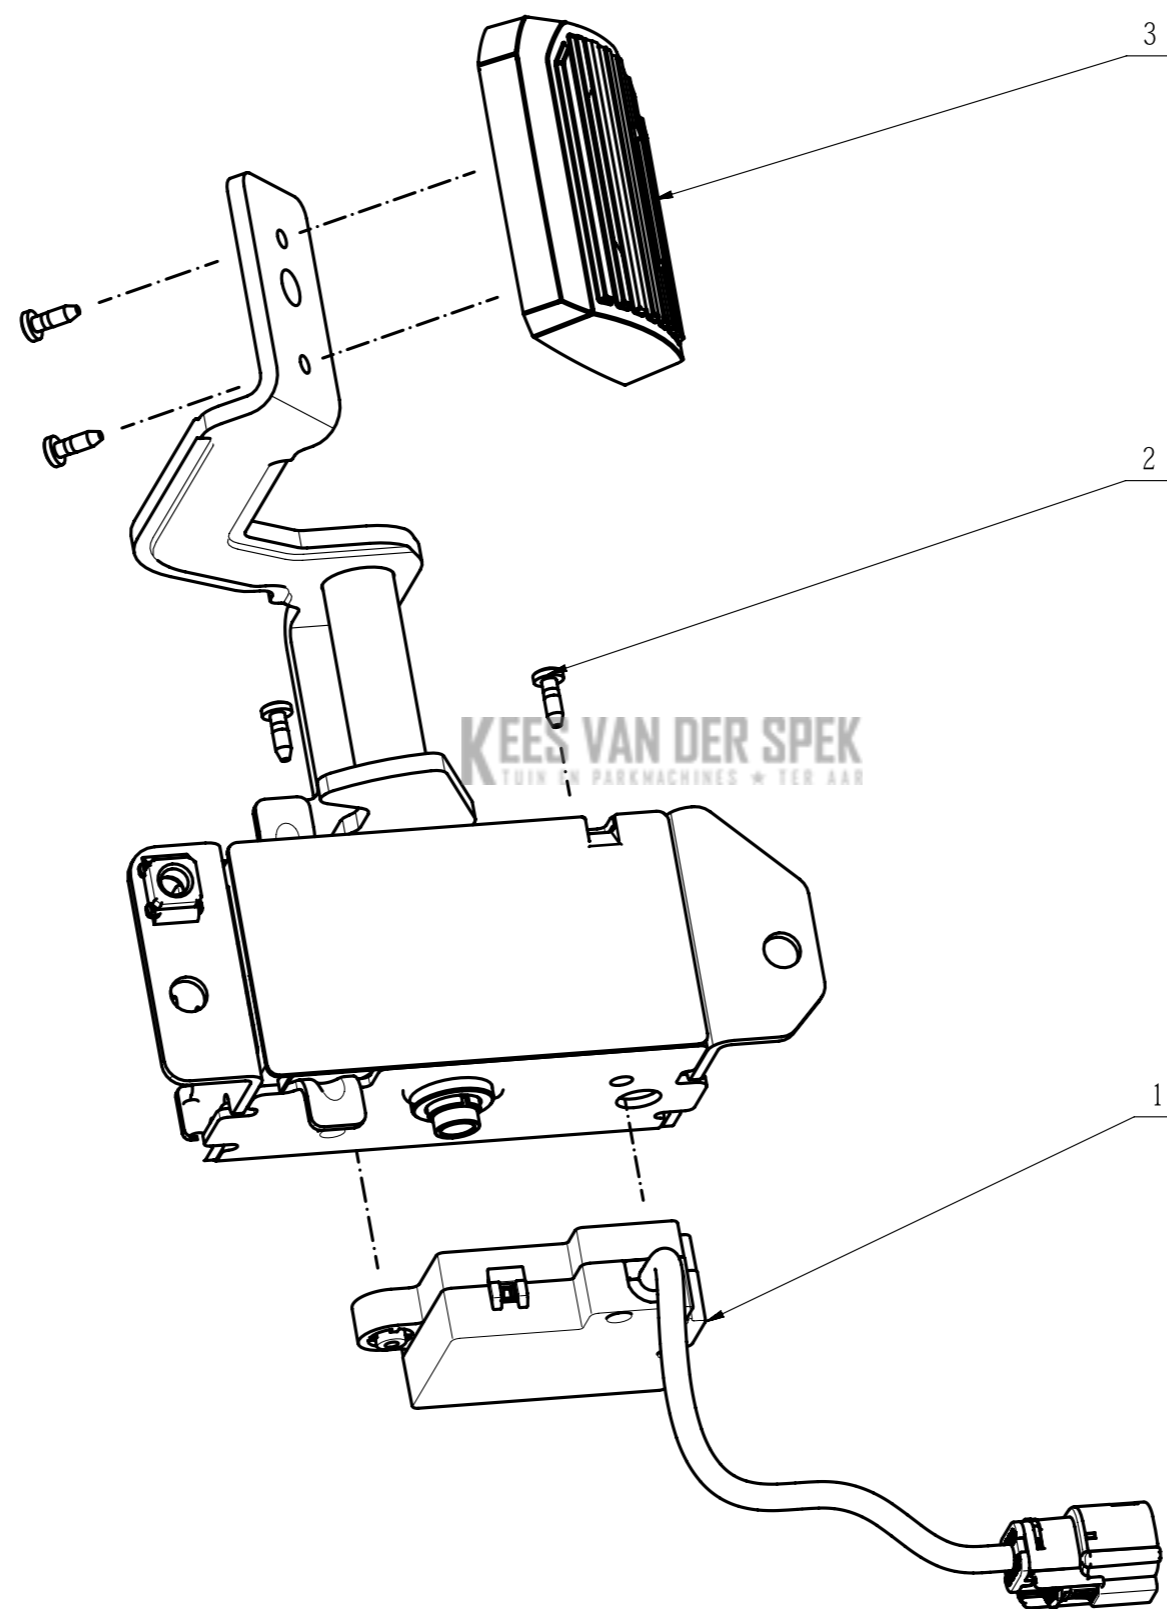

Product Description: Tractor
Model Number: TR3800E-B
Service Item Number: 2850706002S01
Version: A
Issue Date: 2023/11/09

206 Manual Panel Assembly

Index 7-206	Onderdeelnummer	Description	Partnumber	Qty
206-1	3134190001	Cruise Button	3134190001	1
206-2	4870762001	Push Switch	4870762001	1
206-3	3667866001	Compression Spring	3667866001	1
206-4	2246017001	Nameplate	2246017001	1
206-5	3134137002	Push Plate	3134137002	1
206-6	5620377003	Hexagon Socket Screw	5620377003	4
206-7	3134138001	Plunge Unit	3134138001	1
206-8	3650312001	Pull Rod	3650312001	1
206-9	3135120001	Rubber Plug	3135120001	1
206-10	5611130001	Hexalobular Socket Tapping Screw	5611130001	2
206-11	5630507001	Anti-stripping Clip	5630507001	5
206-12	2246155001	Nameplate	2246155001	1
206-13	3134186002	Support Base	3134186002	1
206-14	3134179001	Charging Port Cover	3134179001	1
206-15	3660810001	Torsion Spring	3660810001	2
206-16	2829750001	Charging Harness Assembly	2829750001	1
206-17	3134192002	Handle	3134192002	1
206-18	2246016001	Nameplate	2246016001	1
206-19	2829495001	LCD Assembly	2829495001	1
206-20	5610305001	Tapping Screw	5610305001	29
206-21	2831711001	Operation Panel Control Electric Assembly	2831711001	1
206-22	2245663001	Nameplate	2245663001	1
206-401	2851020001	Operation Panel Assembly	2851020001	1

Index 9-208	Onderdeelnummer	Description	Partnumber	Qty
208-1	2831378001	Hall Electric Assembly	2831378001	1
208-2	5620377003	Hexagon Socket Screw	5620377003	4
208-3	3134129001	Pedal	3134129001	1

Product Description: Tractor
Model Number: TR3800E-B
Service Item Number: 2829494002S01
Version: A
Issue Date: 2023/11/09