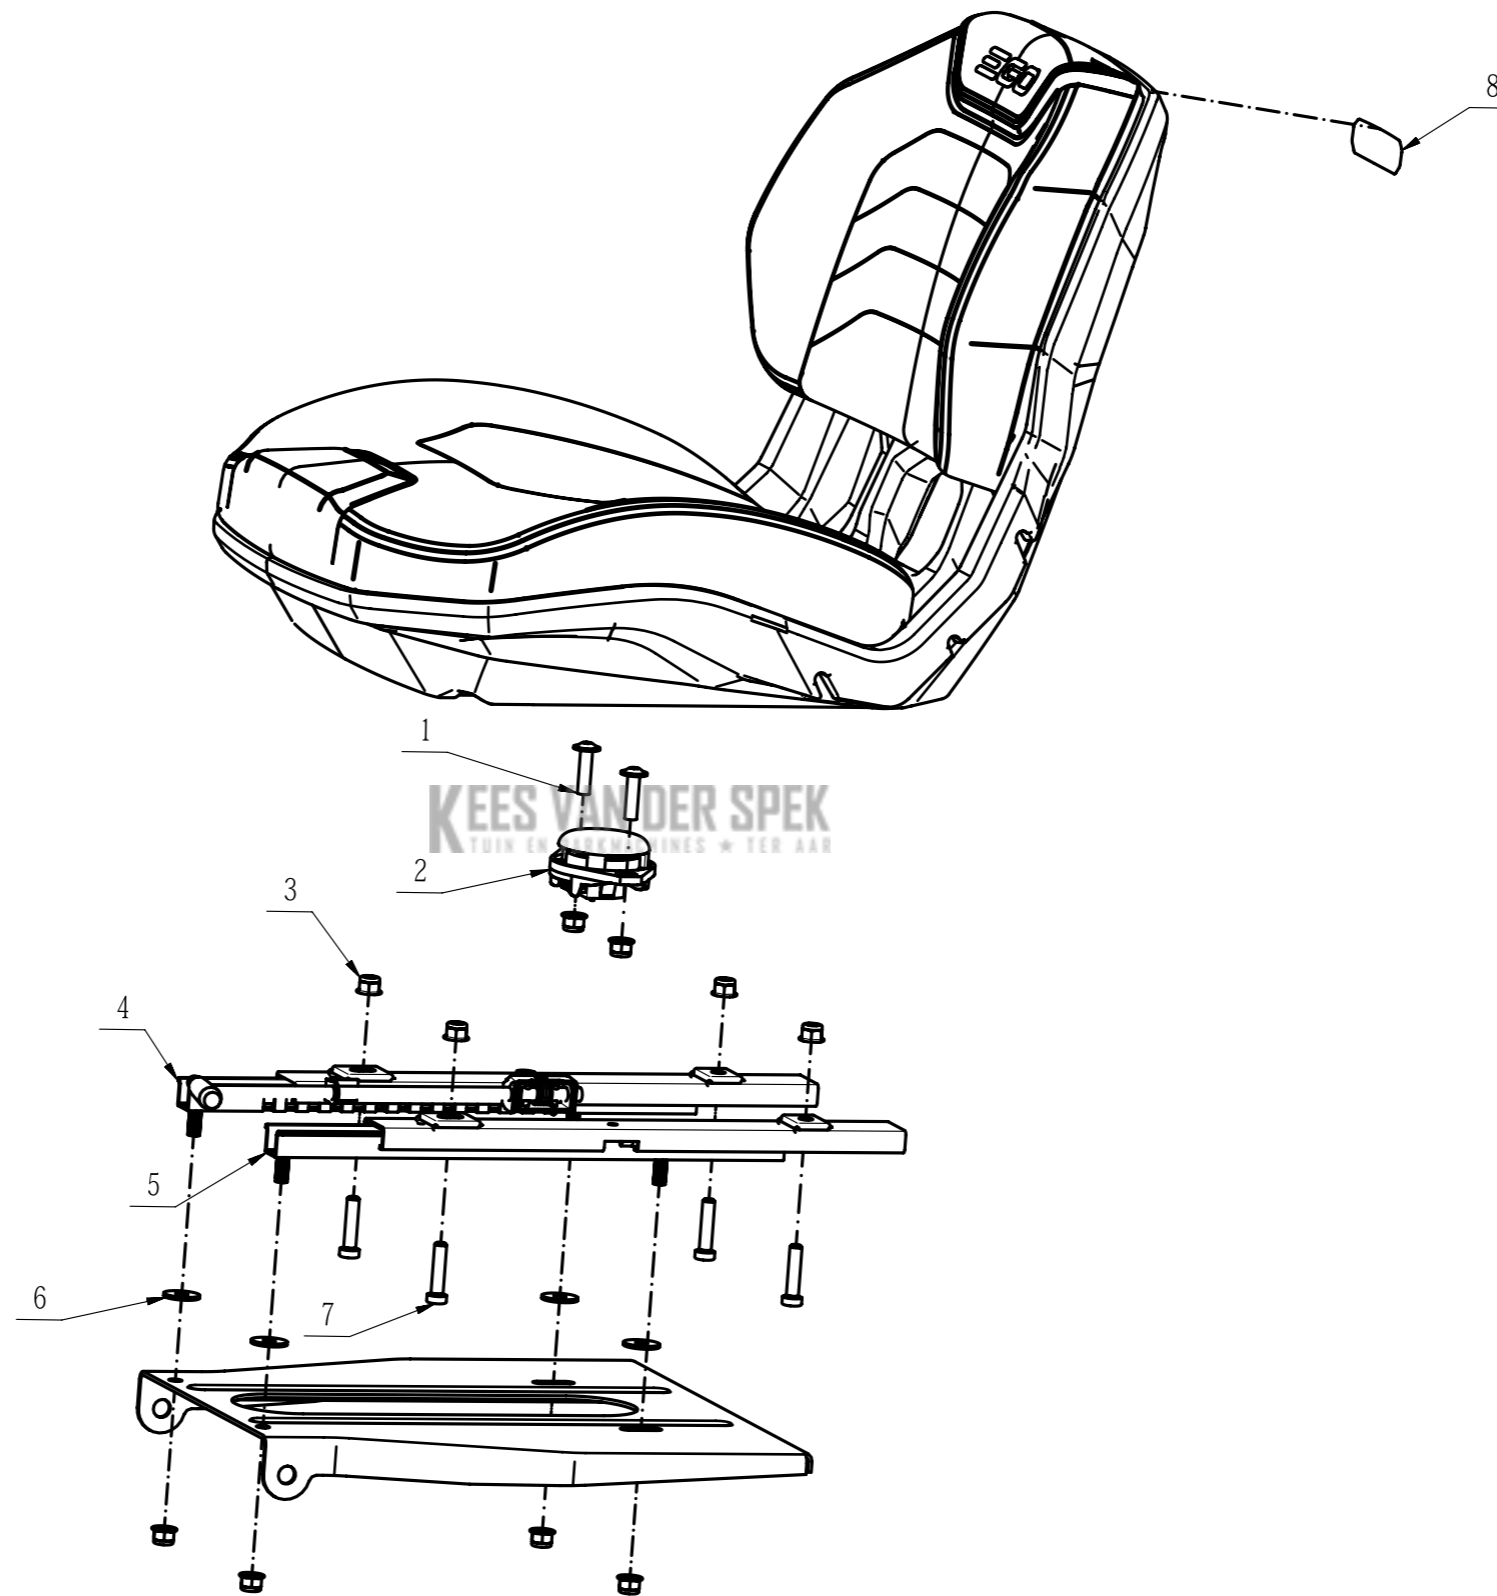

Product Description: Tractor
Model Number: TR3800E-B
Service Item Number: 2850393002S01
Version: A
Issue Date: 2023/11/29

201 Seat Assembly

Index2-201	Onderdeelnummer	Description	Partnumber	Qty
201-1	5611121001	Hexagon Socket Button Head Screw	5611121001	2
201-2	4870579001	Switch Assembly	4870579001	1
201-3	5630371001	Prevailing Torque Type Hexagon Lock Nut with Flange	5630371001	10
201-4	2851092001	Right Guide Rail	2851092001	1
201-5	2829522001	Left Guide Rail	2829522001	1
201-6	5650024005	Plain Washer	5650024005	12
201-7	5611175001	Hexagon Socket Head Cap Screw	5611175001	4
201-8	2246018001	Nameplate	2246018001	1