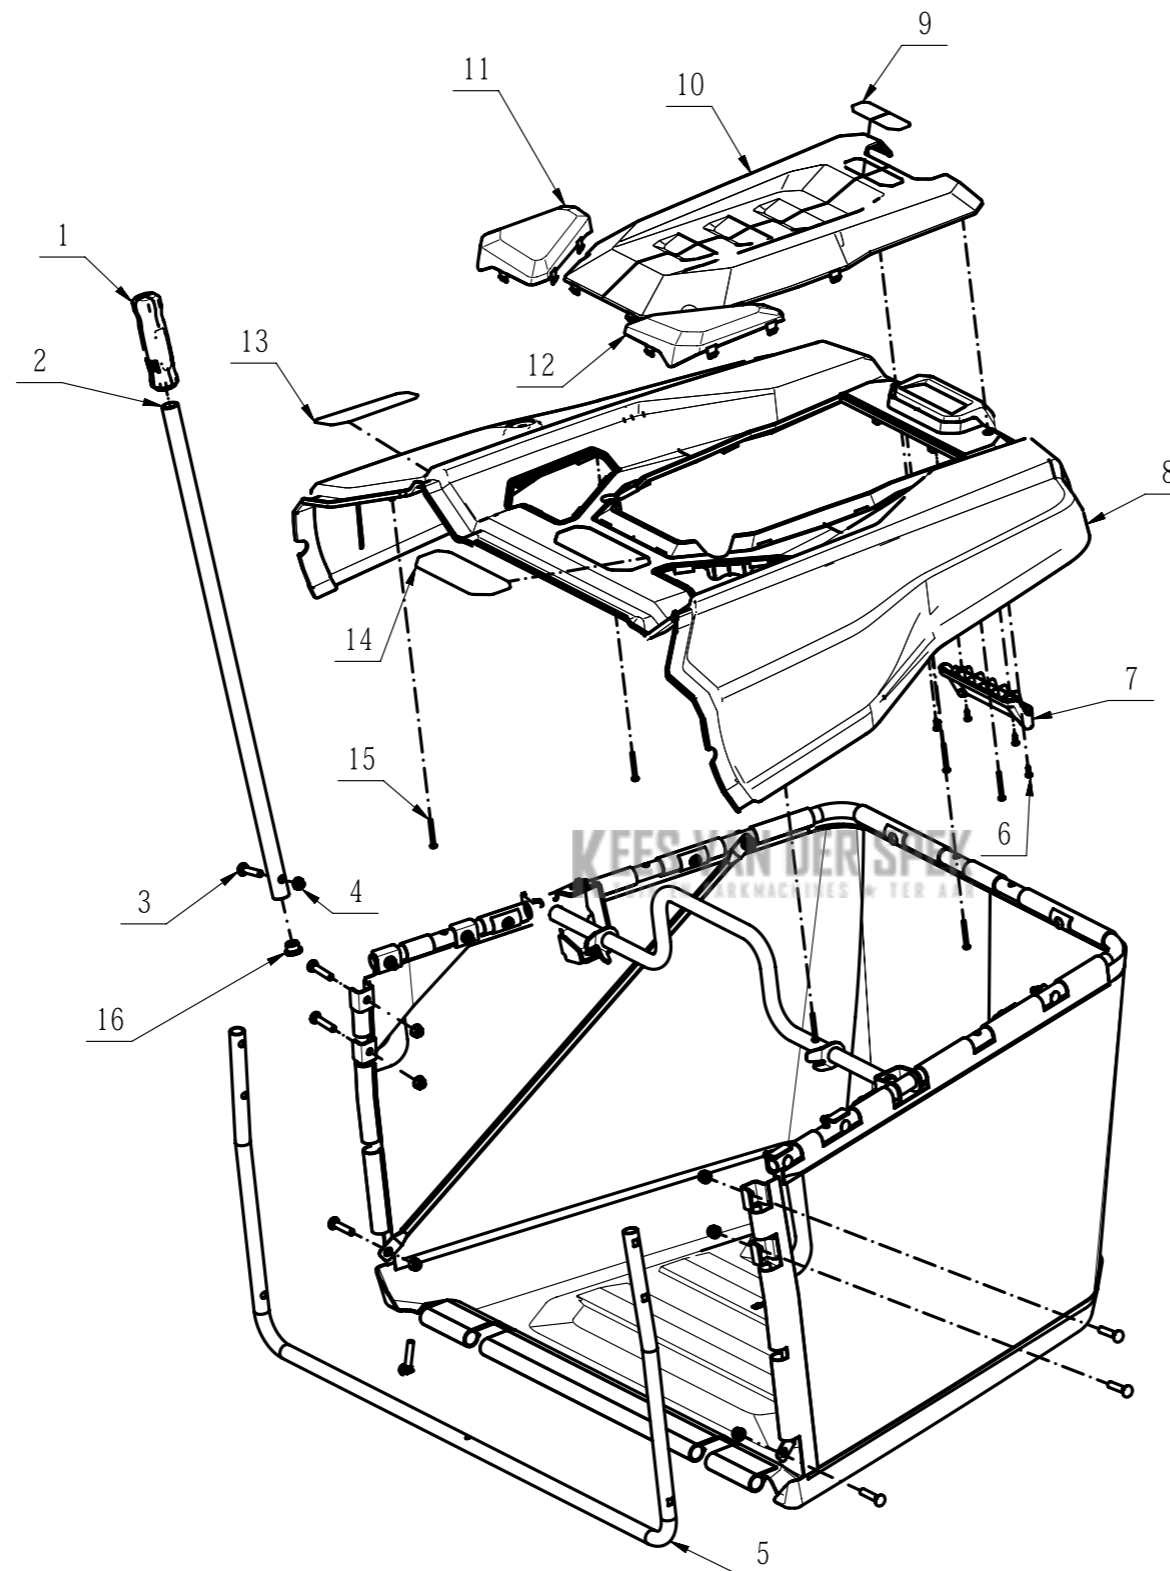

Product Description: Tractor
Model Number: TR3800E-B
Service Item Number: 2850577001S01
Version: A
Issue Date: 2023/11/09

215 Backboard Assembly

Index 14-215	Onderdeelnummer	Description	Partnumber	Qty
215-1	3709341001	Intermediate Support	3709341001	1
215-2	2850647001	Left Side Plate	2850647001	1
215-3	5611051001	Hexagon Flange Head Thread Forming Screw	5611051001	4
215-4	3667984001	Tension Spring	3667984001	2
215-5	5620377003	Hexagon Socket Screw	5620377003	12
215-6	5640357001	Semicircular Head Square Neck Bolt	5640357001	2
215-7	3709330001	Leaf Spring	3709330001	1
215-8	3709366001	Backboard	3709366001	1
215-9	2850645001	Lock Assembly	2850645001	2
215-10	5630015007	Prevailing Torque Hexagon Nut	5630015007	2
215-11	5630507001	Anti-stripping Clip	5630507001	2
215-12	2850620001	Switch Box Assembly	2850620001	1
215-13	2850621001	Switch Box Assembly	2850621001	1
215-14	2850648001	Right Side Plate	2850648001	1
215-15	3135052001	Telescopic Pole	3135052001	1

Product Description: Tractor
Model Number: TR3800E-B
Service Item Number: 2850576002S01
Version: A
Issue Date: 2023/11/09

216 Grass Catcher Assembly

Index17-216	Onderdeelnummer	Description	Partnumber	Qty
216-1	3135303001	Handle	3135303001	1
216-2	3709367001	Telescope Tube	3709367001	1
216-3	5640327001	Square Neck Bolt	5640327001	14
216-4	5630371001	Prevailing Torque Type Hexagon Lock Nut with Flange	5630371001	15
216-5	3709362001	Elbow Tube	3709362001	1
216-6	5620377003	Hexagon Socket Screw	5620377003	4
216-7	3135003001	Rear Handle Cover	3135003001	1
216-8	3135000002	Rear Cover	3135000002	1
216-9	2246154001	Nameplate	2246154001	1
216-10	3135008002	Decorative Cover	3135008002	1
216-11	3135004001	Right Transparent Cover	3135004001	1
216-12	3135005001	Left Transparent Cover	3135005001	1
216-13	2246156001	Nameplate	2246156001	1
216-14	2246153001	Nameplate	2246153001	1
216-15	5610286001	Tapping Screw	5610286001	6
216-16	3135769001	End Cap	3135769001	1