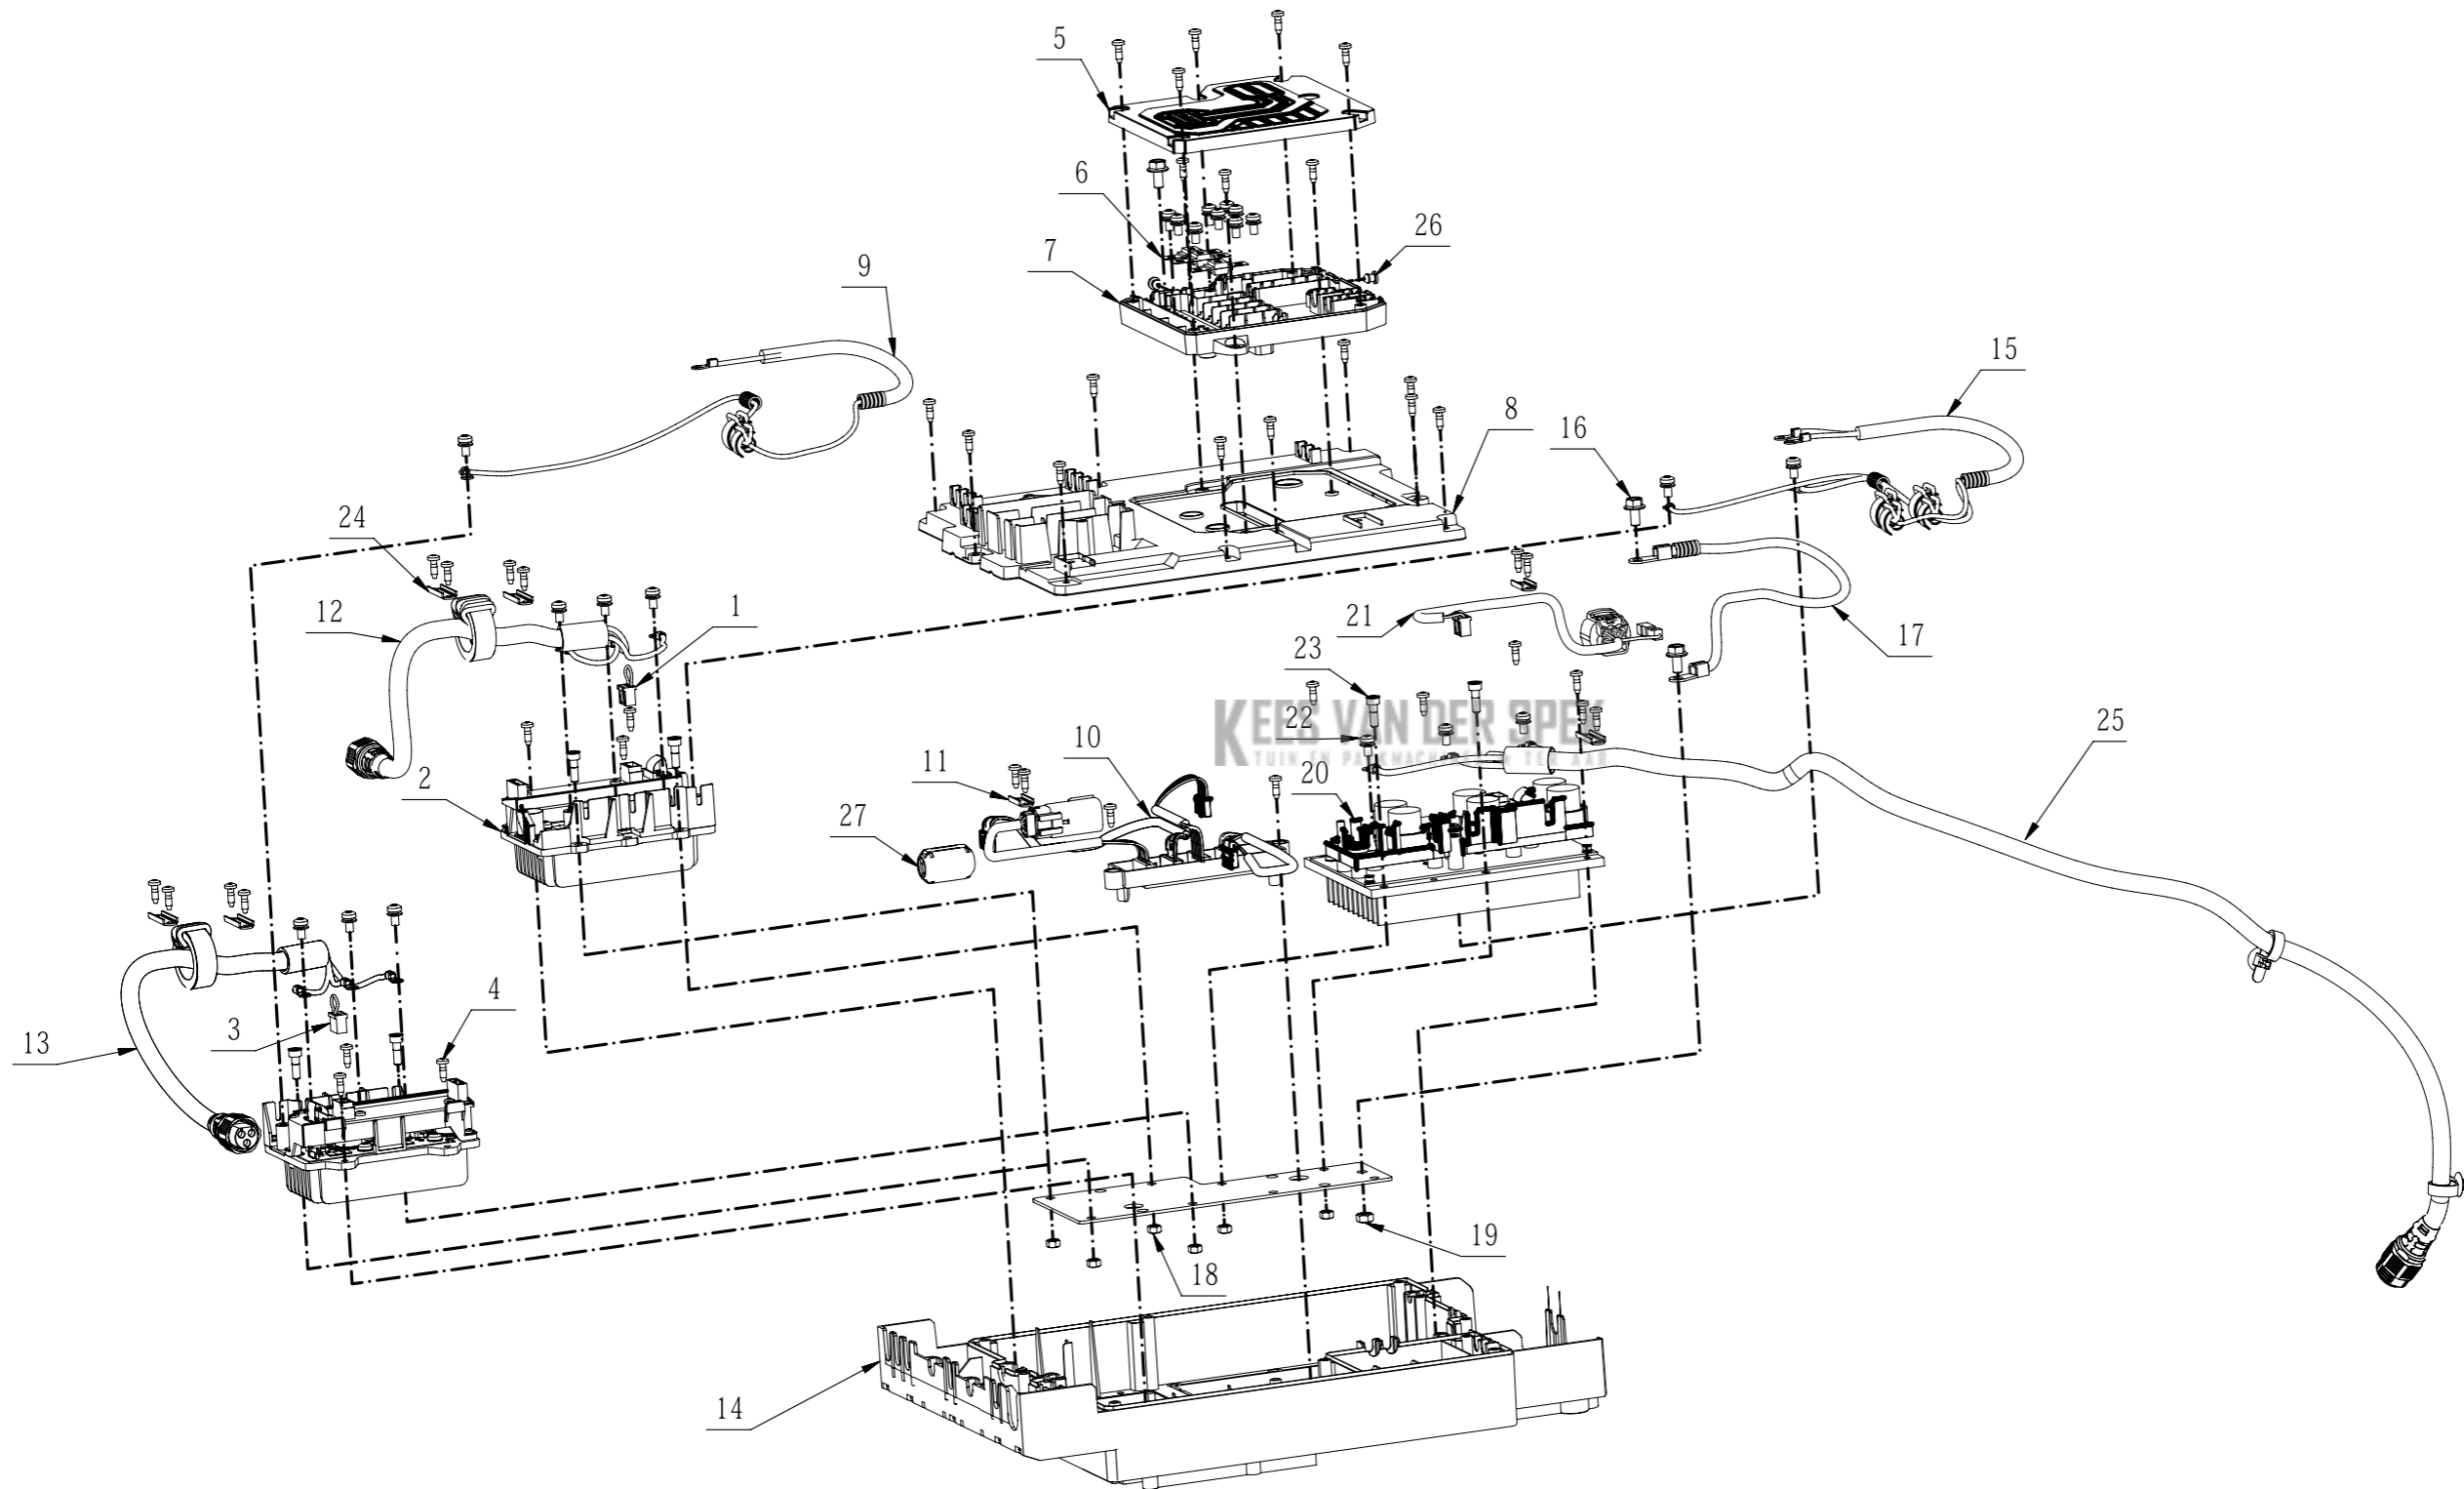

Product Description: Tractor
Model Number: TR3800E-B
Service Item Number: 2832134001S01
Version: B
Issue Date: 2024/01/31

202 Control Electric Assembly

index3-202	Onderdeel nummer	Description	Partnumber	Qty
202-1	4861205001	Motor Wiring Harness	4861205001	1
202-2	2831918001	Motor Driver Electric Assembly	2831918001	2
202-3	4861204001	Motor Wiring Harness	4861204001	1
202-4	5620377003	Hexagon Socket Screw	5620377003	45
202-5	3131053001	Fuse PCB Box	3131053001	1
202-6	4970355001	Fuse	4970355001	3
202-7	2850307001	Base Assembly	2850307001	1
202-8	3135272001	Top Cover	3135272001	1
202-9	4861329001	Host Power Wire Harness	4861329001	1
202-10	2831467001	Connecting Electric Assembly	2831467001	1
202-11	3700367001	Cord Anchorage	3700367001	2
202-12	4861347002	Motor Wire Harness	4861347002	1
202-13	4861347001	Motor Wire Harness	4861347001	1
202-14	3135271001	Lower Housing	3135271001	1
202-15	4861328001	Host Power Wire Harness	4861328001	1
202-16	5640373001	Hex Serrated Flange Screw	5640373001	3
202-17	4860768001	Host Power Wire Harness	4860768001	1
202-18	5630006003	Prevailing Torque Hexagon Nut	5630006003	6
202-19	5630015001	Prevailing Torque Hexagon Nut	5630015001	1
202-20	2831917001	Main Electric Assembly	2831917001	1
202-21	4861364002	Wire Harness	4861364002	1
202-22	5611128001	Screw and Washer Assembly	5611128001	21
202-23	5620019004	Hexagon Socket Screw	5620019004	6
202-24	3707407001	Cord Anchorage	3707407001	5
202-25	4861306001	Motor Wire Harness	4861306001	1
202-26	3133018001	Waterproof Plug	3133018001	2
202-27	3680226001	Magnetic Block	3680226001	1