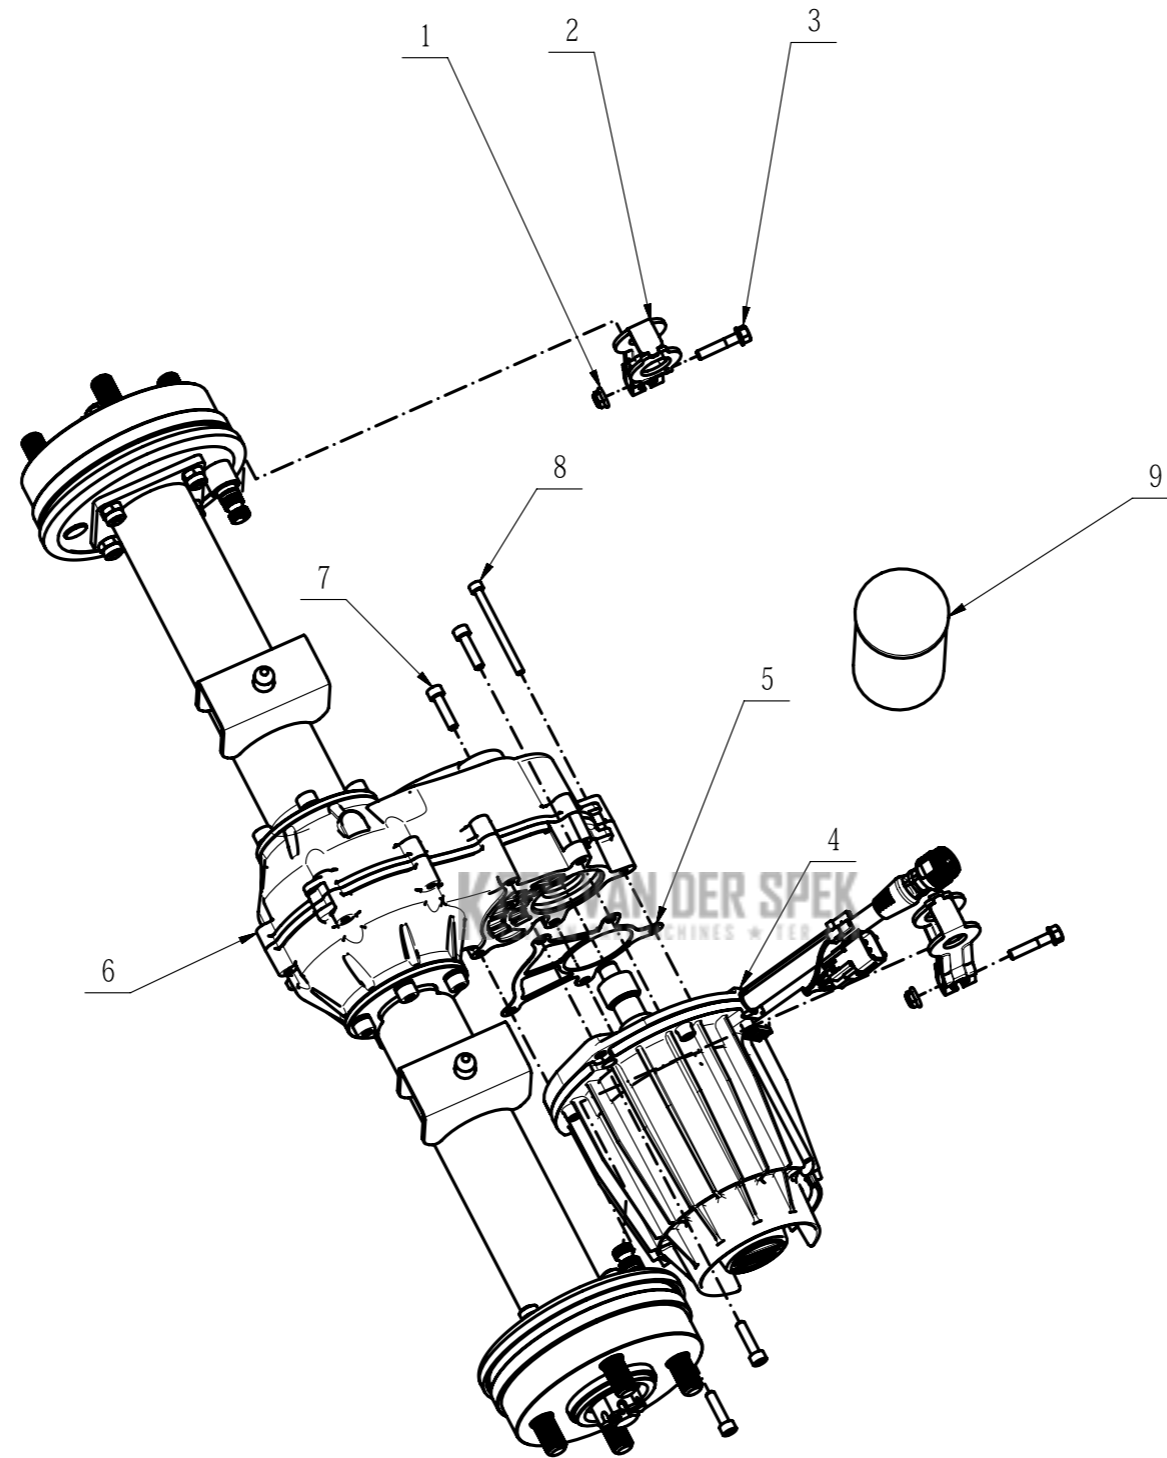

Product Description: Tractor
Model Number: TR3800E-B
Service Item Number: 2850680001S01
Version: A
Issue Date: 2023/11/09

203 Drive Axle Assembly

index 4-203	Onderdeelnummer	Description	Partnumber	Qty
203-1	5630244004	Nut	5630244004	2
203-2	3708883001	Rocker Arm	3708883001	2
203-3	5640536001	Flange Bolt	5640536001	2
203-4	2730382002	DC Motor	2730382002	1
203-5	5690612001	Sealing Gasket	5690612001	1
203-6	2850131001	Rear Axle Assembly	2850131001	1
203-7	5620550004	Hexagon Socket Screw	5620550004	4
203-8	5611050001	Hexagon Socket Screw	5611050001	1
203-9	5970163001	Grease	5970163001	1