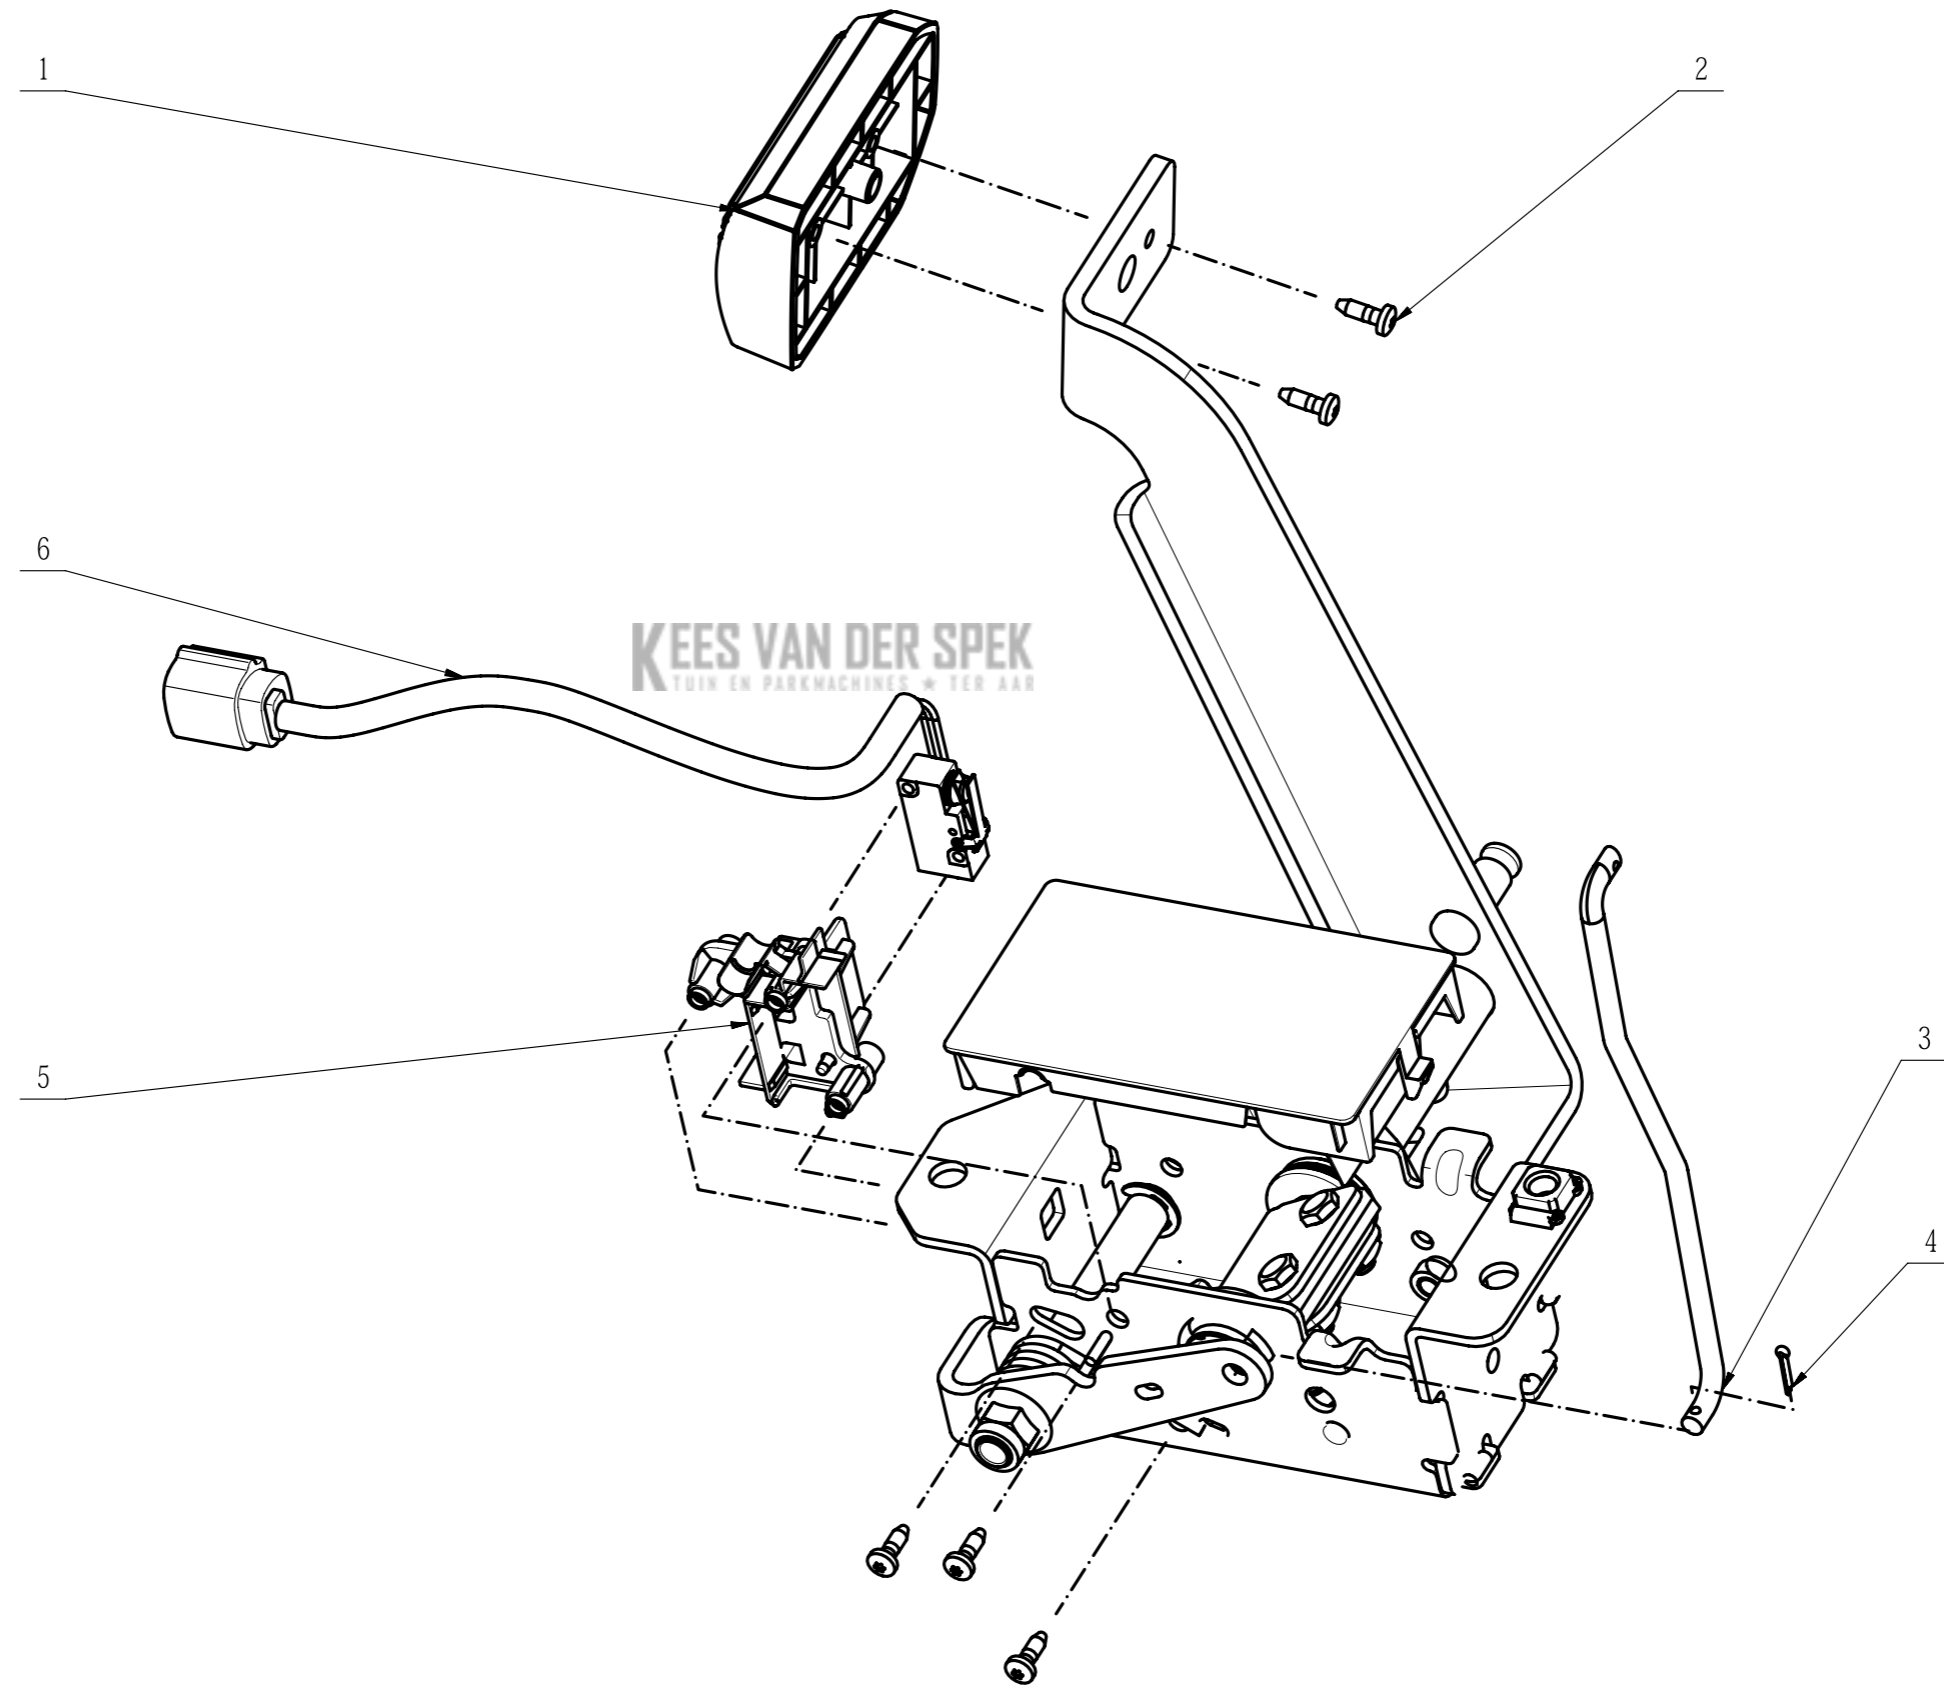

Product Description: Tractor
Model Number: TR3800E-B
Service Item Number: 2850706002S01
Version: A
Issue Date: 2023/11/09

206 Manual Panel Assembly

Index 7-206	Onderdeelnummer	Description	Partnumber	Qty
206-1	3134190001	Cruise Button	3134190001	1
206-2	4870762001	Push Switch	4870762001	1
206-3	3667866001	Compression Spring	3667866001	1
206-4	2246017001	Nameplate	2246017001	1
206-5	3134137002	Push Plate	3134137002	1
206-6	5620377003	Hexagon Socket Screw	5620377003	4
206-7	3134138001	Plunge Unit	3134138001	1
206-8	3650312001	Pull Rod	3650312001	1
206-9	3135120001	Rubber Plug	3135120001	1
206-10	5611130001	Hexalobular Socket Tapping Screw	5611130001	2
206-11	5630507001	Anti-stripping Clip	5630507001	5
206-12	2246155001	Nameplate	2246155001	1
206-13	3134186002	Support Base	3134186002	1
206-14	3134179001	Charging Port Cover	3134179001	1
206-15	3660810001	Torsion Spring	3660810001	2
206-16	2829750001	Charging Harness Assembly	2829750001	1
206-17	3134192002	Handle	3134192002	1
206-18	2246016001	Nameplate	2246016001	1
206-19	2829495001	LCD Assembly	2829495001	1
206-20	5610305001	Tapping Screw	5610305001	29
206-21	2831711001	Operation Panel Control Electric Assembly	2831711001	1
206-22	2245663001	Nameplate	2245663001	1
206-401	2851020001	Operation Panel Assembly	2851020001	1