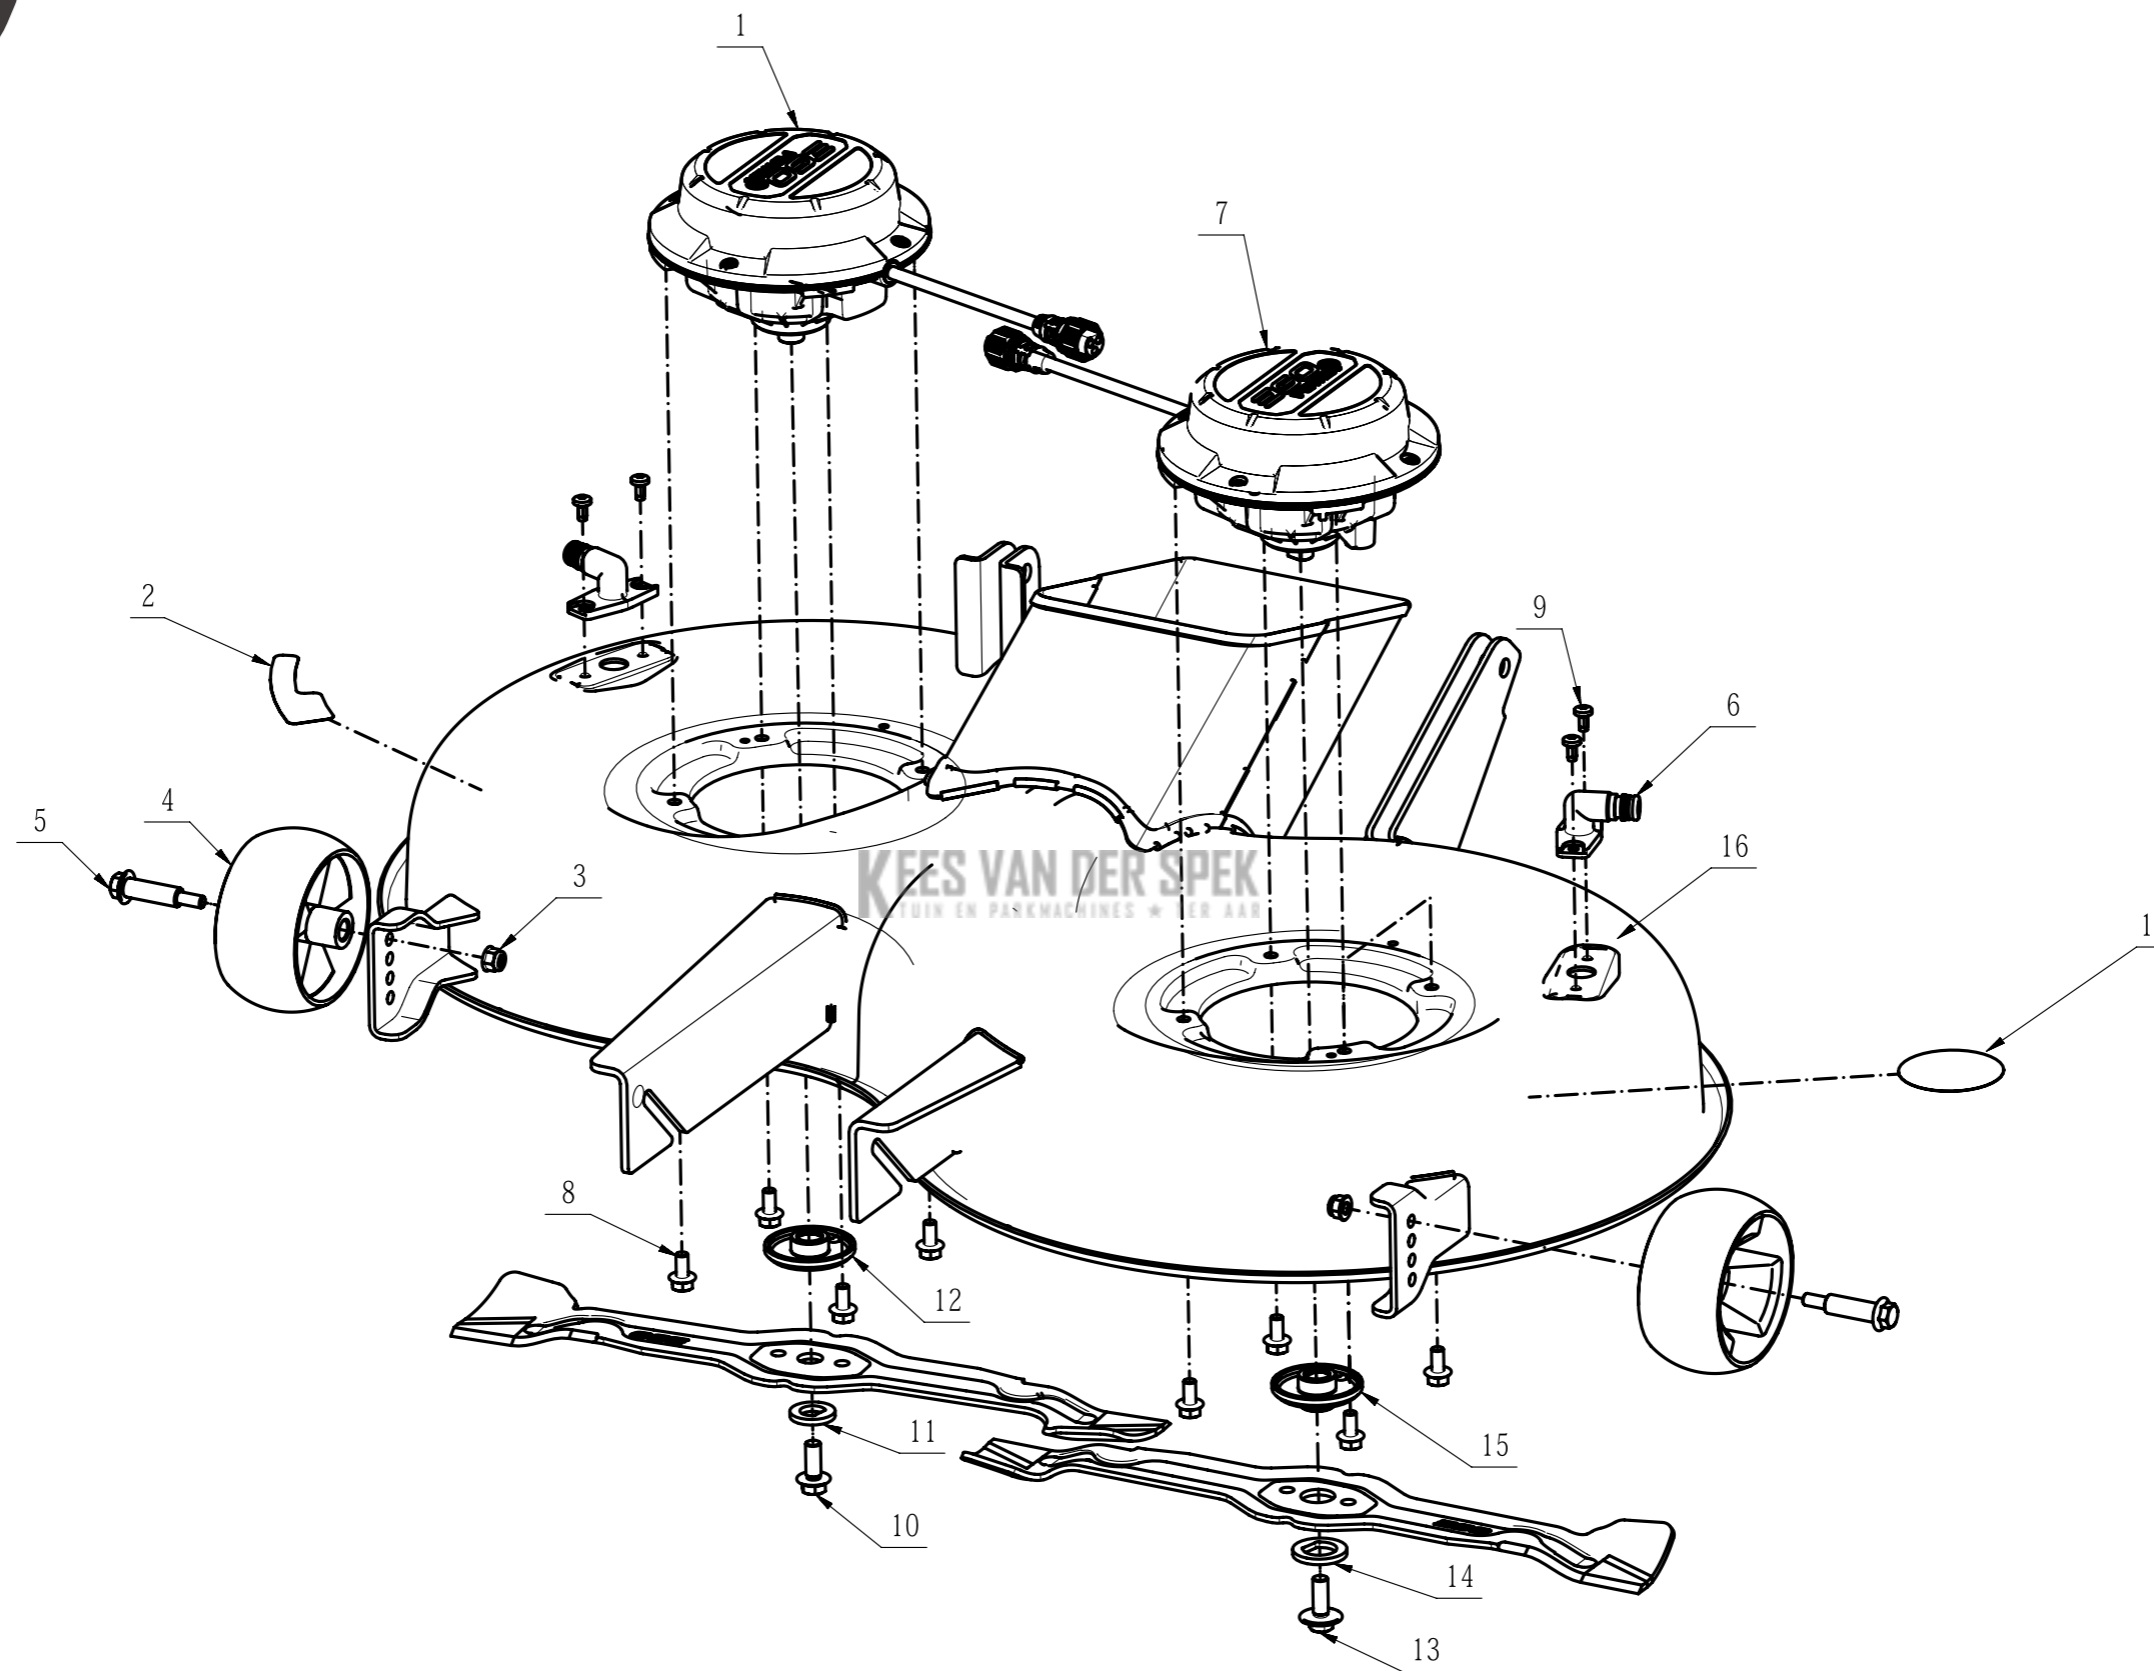

Product Description: Tractor
Model Number: TR3800E-B
Service Item Number: 2829494002S01
Version: A
Issue Date: 2023/11/09

209 Deck Unit

Index 10-209	Onderdeelnummer	Description	Partnumber	Qty
209-1	2730319001	DC Motor	2730319001	1
209-2	2246152001	Nameplate	2246152001	1
209-3	5630371001	Prevailing Torque Type Hexagon Lock Nut with Flange	5630371001	2
209-4	3131072001	Roller Wheel	3131072001	2
209-5	5640352001	Hexagon Flange Bolt	5640352001	2
209-6	2823718001	Outlet Nozzle Assembly	2823718001	2
209-7	2730414001	DC Motor	2730414001	1
209-8	5640222001	Hexagon Flange Bolt	5640222001	8
209-9	5610388001	Hexalobular Socket Thread Forming Screw	5610388001	4
209-10	5640226001	Flange Bolt	5640226001	1
209-11	5650510001	Washer	5650510001	1
209-12	3580113001	Flange	3580113001	1
209-13	5640557001	Flange Bolt	5640557001	1
209-14	5651099001	Plain Washer	5651099001	1
209-15	3580547001	Flange	3580547001	1
209-16	2850065002	Deck Unit	2850065002	1
209-17	2240127004	Label	2240127004	1