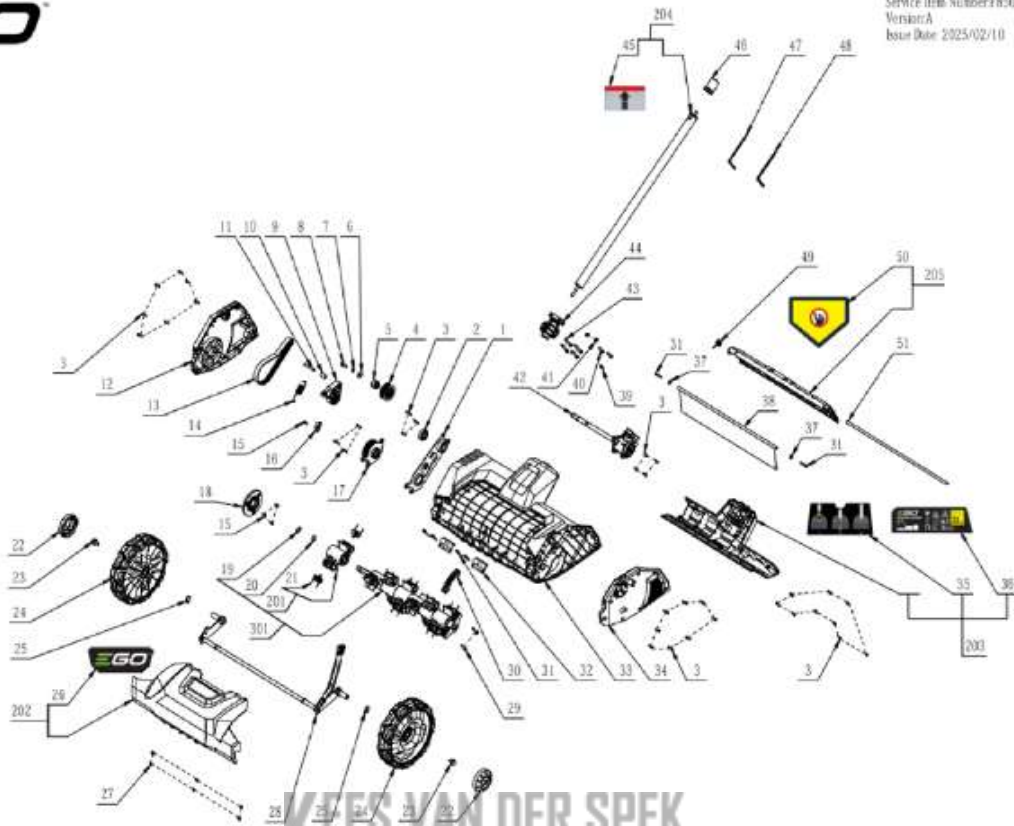

DA1400

SN Start:

A

SN End:

Introduction Year: 2025

Service Item Number F850062002501
Versie: A
Issue Date: 2025/02/10

KEES VAN DER SPEK
TUIN EN PARKMACHINES * TER AAR

#	Article Number	Description	Partnumber	Qty
1	3710066001	Bearing Seat	3710066001	1
2	5700015005	Ball Bearing	5700015005	1
3	5610294001	Tapping Screw	5610294001	37
4	3570615001	Small Belt Pulley	3570615001	1
5	3580337001	Bushing	3580337001	1
6	5650053001	Washer	5650053001	1
7	5650020003	Spring Washer	5650020003	1
8	5610862001	Hexagon Socket Screw	5610862001	1
9	2852741001	Lever Assembly	2852741001	1
10	3520909001	Bush	3520909001	1
11	3550284001	Gear Pin	3550284001	1
12	3136449001	Right Cover	3136449001	1
13	3800223001	Poly V-Belt	3800223001	1
14	3668052001	Tension Spring	3668052001	1
15	5610029001	Tapping Screw	5610029001	4
16	3708657001	Pothook	3708657001	1
17	2852106001	Big Belt Pulley Assemb	2852106001	1
18	3423864001	Baffle	3423864001	1
19	5660332001	C Clip	5660332001	1
20	5650660001	Wave Washer	5650660001	1
21	3668072001	Rake Hook	3668072001	14
22	3131636001	Wheel Hub Cover	3131636001	2
23	5640010003	Hexagon Flange Bolt	5640010003	2
24	2851212001	Front Wheel Assembly	2851212001	2
25	5650453001	Wave Washer	5650453001	2
26	2246521001	Nameplate	2246521001	1
27	5620377003	Hexagon Socket Screw	5620377003	6
28	2852743001	Front Axle Set	2852743001	1
29	5620550006	Hexagon Socket Screw	5620550006	2
30	3423353001	Support Base	3423353001	1
31	5620480002	Screw	5620480002	6
32	3710573001	Fixed Unit	3710573001	2
33	3136446001	Deck	3136446001	1
34	2852742001	Left Cover Assembly	2852742001	1
35	2246520001	Nameplate	2246520001	1
36	2246522002	NamePlate	2246522002	1
37	5650602001	Plain Washer	5650602001	2
38	3136455001	Trail Shield	3136455001	1
39	5620213004	Hexagon Socket Screw	5620213004	1
40	5620434004	Hexagon Socket Screw	5620434004	2
41	5650598001	Washer	5650598001	2
42	2790808001	Gear Case Assembly	2790808001	1
43	5620378003	Hexagon Socket Screw	5620378003	4
44	3423872001	Fixed Unit	3423872001	1
45	2243910001	Label	2243910001	1
46	3128734001	Sleeve	3128734001	1
47	5680164001	Inner Hexagon Spanner	5680164001	1
48	5680169001	Inner Hexagon Spanner	5680169001	1
49	3668071001	Torsion Spring	3668071001	1
50	2243529024	Nameplate	2243529024	1
51	5670836001	Shaft	5670836001	1
201	2852094001	Rake Hook Assembly	2852094001	7
202	3136454002	Top Cover	3136454002	1
203	3136447003	Lower Housing	3136447003	1
204	2852095003	Connecting Tube Assembly	2852095003	1
205	3136452003	Rear Cover	3136452003	1
301	2852089001	Blade Set	2852089001	1