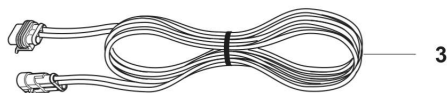

**AUTOMOWER 308V
INSTALLATION ACCESSORIES**