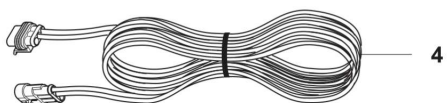

**AUTOMOWER 308V
INSTALLATION ACCESSORIES**