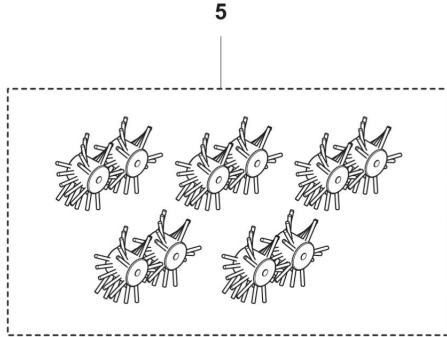

**AUTOMOWER 580L EPOS
ACCESSORIES**

KES VAN DER SPEK
TUIN EN PARKMACHINES - THE NEDERLANDS

Ref	Article Number	Article Name	Qty	Comment
1	580689502	PLAATJE	1	Warranty seal
2	546260001	WHEEL KIT	1	Wheel Cleaner
2	546260010	WHEEL KIT	1	Wheel Cleaner, North America
3	548283002	BORSTELSET	1	Wheel Brush start kit
3	548283011	BORSTELSET	1	Wheel Brush start kit, North America
4	546573101	AS	1	
5	548283102	BORSTELSET	1	Wheel Brush refill kit
5	548283111	BORSTELSET	1	Wheel Brush refill kit, North America
6	548490501	KAP	1	Cap kit
7	548021201	ZAAGSCHIJF	1	Cutting disc M
7	548021210	ZAAGSCHIJF	1	Cutting disc M, North America
8	548021001	ZAAGSCHIJF	1	Cutting disc L
8	548021010	ZAAGSCHIJF	1	Cutting disc L, North America
9	599805302	BLADE SET	1	Blades 300 pcs incl. Screws
9	599805312	BLADE SET	1	US - Blades 300 pcs incl. Screws
9	599805301	BLADE SET	1	Blades 45 pcs incl. Screws
9	599805311	BLADE SET	1	US - Blades 45 pcs incl. Screws
9	577606604	BLADE SET	1	Blades 300 pcs incl. Screws
9	596287302	BLADE SET	1	US - Blades 300 pcs incl. Screws
9	577606505	BLADE SET	1	Blades 45 pcs incl. Screws