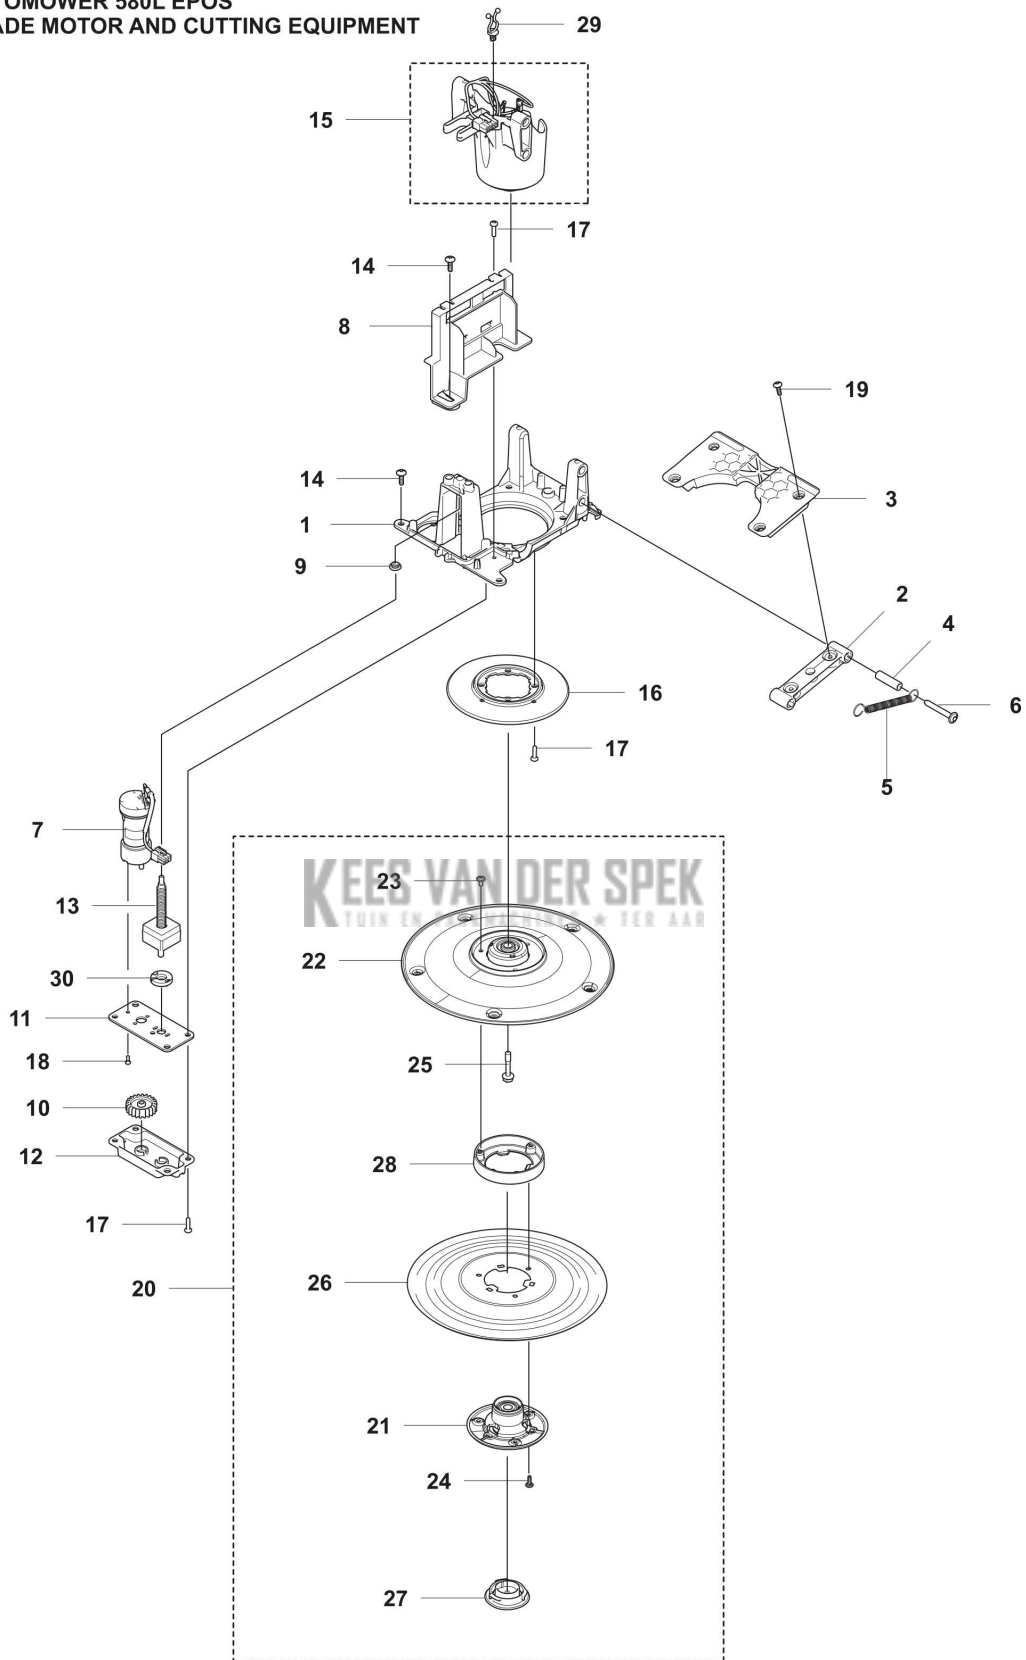

**AUTOMOWER 580L EPOS
BLADE MOTOR AND CUTTING EQUIPMENT**

Ref	Article Number	Article Name	Qty	Comment
1	546569401	FRAMESTEUN	1	
2	546569501	VERBINDINGSARM	4	
3	547394201	STEUN	1	
4	547394301	HULS	8	
5	547394101	VEER	2	
6	547790901	SCREW	8	
7	597762001	HEIGHT ADJUSTMENT MOTOR	1	Height adjustment motor
8	547178601	HOUDER	1	
9	536813301	BUSHING	1	
10	546569701	VERSNELLING	2	
11	546569601	PLAAT	1	
12	546569801	DEKSEL	1	
13	548050301	WORM GEAR ASSY	1	
14	574450101	SCHROEF ITPANT	7	
15	546678101	CUTTER MOTOR ASSY	1	Cutting motor
16	546570201	FRAME	1	
17	548234501	SCREW	7	
18	547793201	SCREW	3	
19	575543314	SCREW	4	
20	548021010	ZAAGSCHIJF	1	Cutting disc, North America
20	548021001	ZAAGSCHIJF	1	Cutting disc
21	548835801	LAGERHUIS COMPL	1	Bearing housing assy

KEES VAN DER SPEK
TUIN EN PARKMACHINES • TER AAR