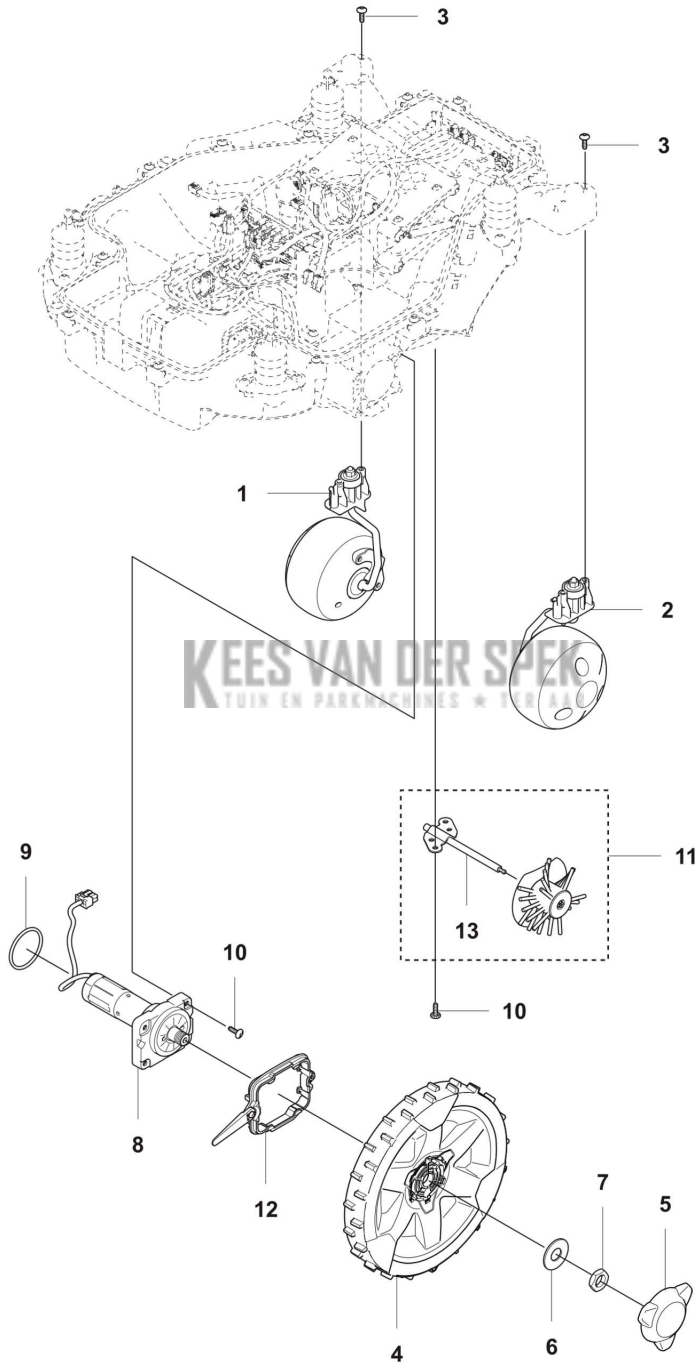

**AUTOMOWER 580L EPOS
WHEELS AND TIRES**

Ref	Article Number	Article Name	Qty	Comment
1	546572001	WIEL COMPL.	1	Support wheel assy left
2	547634801	WIEL COMPL.	1	Support wheel assy right
3	574450101	SCHROEF ITPANT	4	
4	582280207	WHEEL KIT	2	Rear wheel
5	579505503	NAAFDOP	2	
6	586210601	RING	2	
7	731432401	DUNNE ZESKANTIGE MOER	2	
8	546282801	WHEEL MOTOR ASSY	2	Wheel motor
9	580443902	O-RING	2	
10	574450101	SCHROEF ITPANT	8	
11	548283002	BORSTELSET	1	
11	548283011	BORSTELSET	1	North America only
12	546260001	WHEEL KIT	2	
13	546573101	AS	2	

KEES VAN DER SPEK
TUIN EN PARKMACHINES • TER AAR