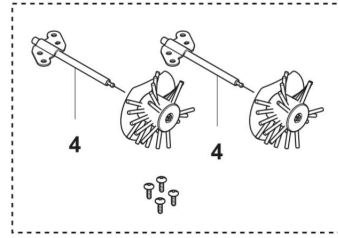

**AUTOMOWER 580L EPOS
ACCESSORIES**