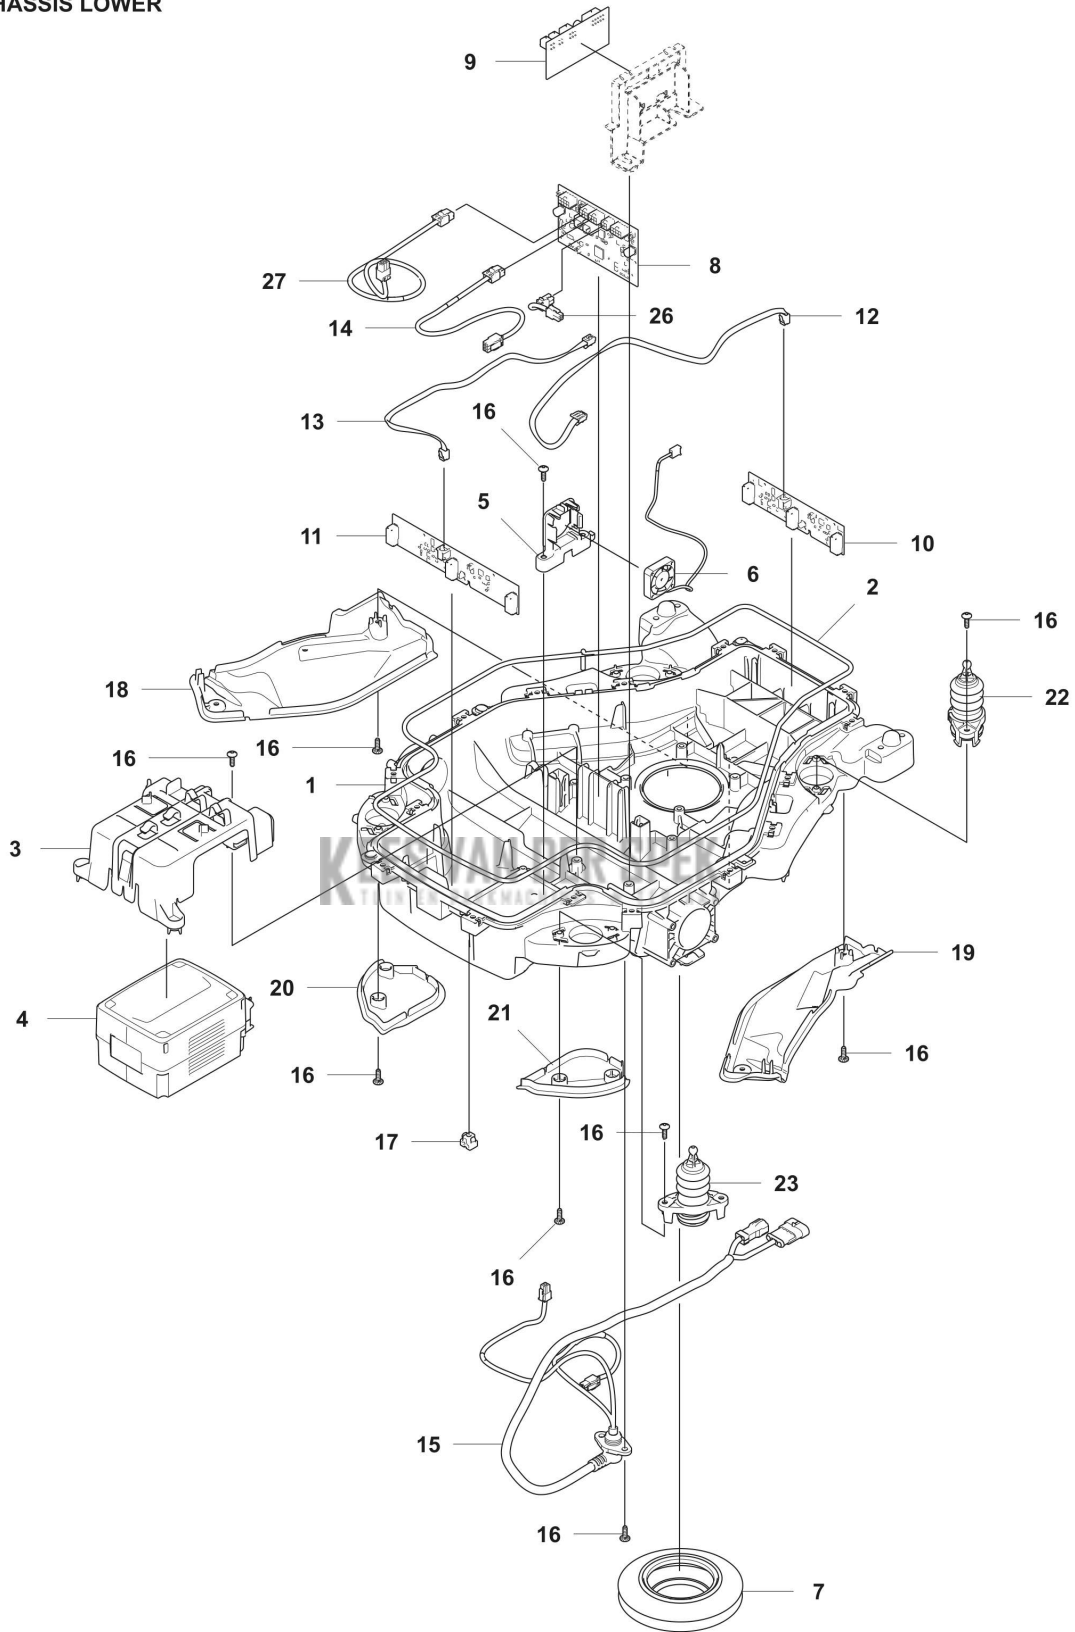

**AUTOMOWER 580L EPOS
CHASSIS LOWER**

Ref	Article Number	Article Name	Qty	Comment
1	546624801	CHASSIS	1	
2	574874705	AFDICHTINGSSTRIP	1	
3	546625001	BEVESTIGING	1	
4	546834501	BATTERY	1	
4	546834511	ACCU	1	Japan only
5	536651501	HOUDER	1	Holder cooling fan
6	547555901	FAN MOTOR	1	Cooling fan
7	599318301	BALG	1	
8	546326402	PRINTPLAAT COMPL.	1	Wheel motor control circuit board
9	546326102	PRINTPLAAT COMPL.	1	Cutting motor and Height adjustment motor circuit board
10	546001101	PRINTPLAAT COMPL.	1	Loop receiver board front
11	546007101	PRINTPLAAT COMPL.	1	Loop receiver board rear
12	547108604	BEKABELING COMPL.	1	Wiring assy loop rear
13	547108611	BEKABELING COMPL.	1	Wiring assy loop front
14	546688701	BEKABELING COMPL.	1	Wiring assy battery
15	546640201	BEKABELING COMPL.	1	Main cable
16	574450101	SCHROEF ITPANT	33	
17	598004501	INVOEGEN	16	
18	546867901	DEKSEL	1	Dirt protection front left
19	546868001	DEKSEL	1	Dirt protection front right
20	547044902	DEKSEL	1	Dirt protection rear left