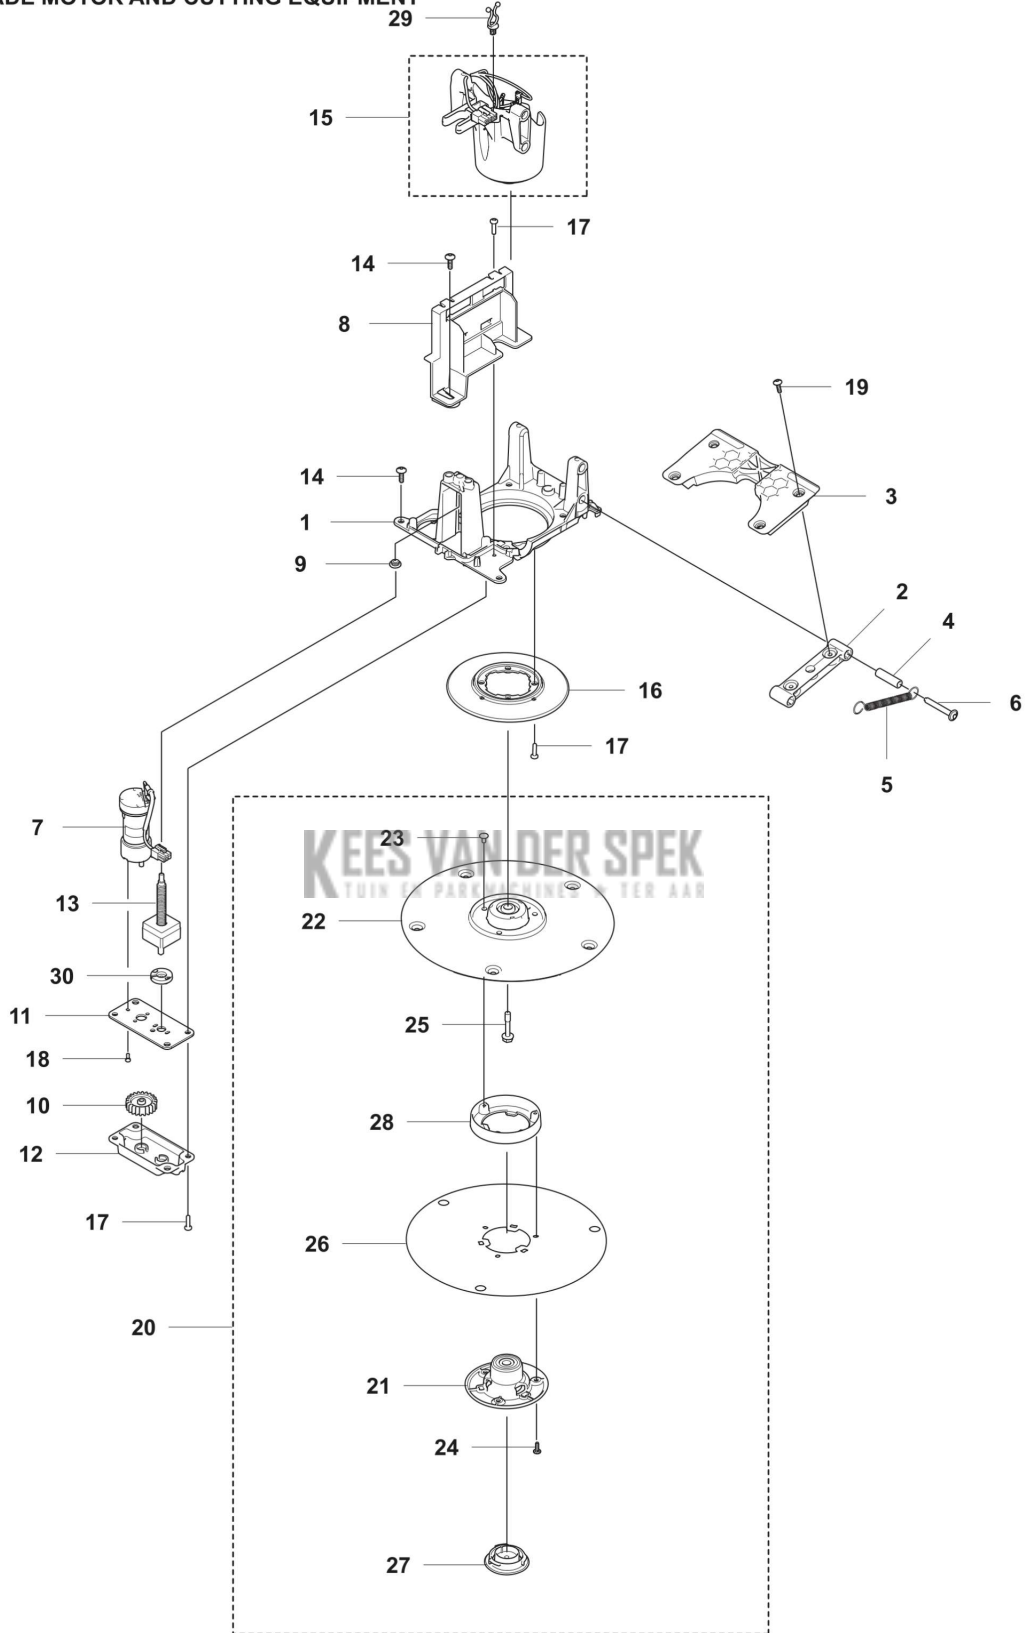

**AUTOMOWER 540 EPOS
BLADE MOTOR AND CUTTING EQUIPMENT**

Ref	Article Number	Article Name	Qty	Comment
1	546569401	FRAMESTEUN	1	
2	546569501	VERBINDINGSARM	4	
3	547394201	STEUN	1	
4	547394301	HULS	8	
5	547394101	VEER	2	
6	547790901	SCREW	8	
7	597762001	HEIGHT ADJUSTMENT MOTOR	1	Height adjustment motor
8	547178601	HOUDER	1	
9	536813301	BUSHING	1	
10	546569701	VERSNELLING	2	
11	546569601	PLAAT	1	
12	546569801	DEKSEL	1	
13	548050301	WORM GEAR ASSY	1	
14	574450101	SCHROEF IXPANT	7	
15	546678301	CUTTER MOTOR ASSY	1	Cutting motor
16	546570201	FRAME	1	
17	548234501	SCREW	7	
18	547793201	SCREW	3	
19	575543314	SCREW	4	
20	548021201	ZAAGSCHIJF	1	Cutting disc
21	548810501	LAGERHUIS COMPL	1	Bearing housing assy
22	546639001	CUTTING DISC ASSY	1	Cutting disc assy

KEES VAN DER SPEK
TUIN EN PARKMACHINES * TER AAR