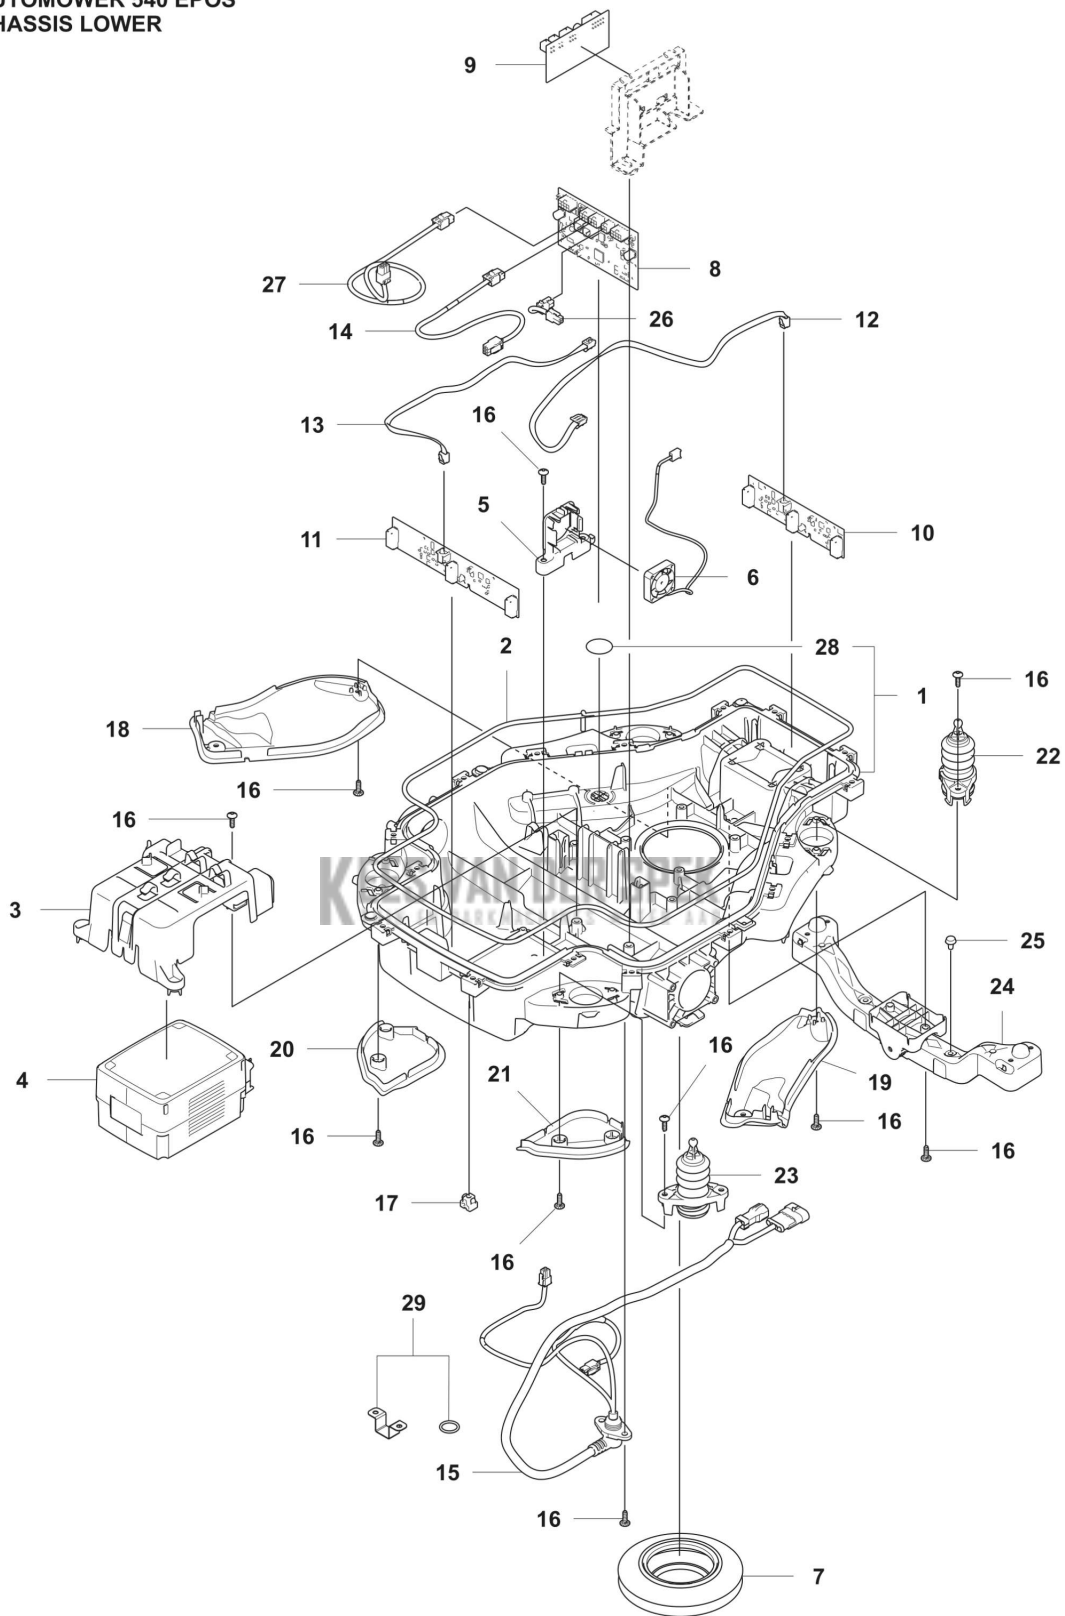

**AUTOMOWER 540 EPOS
CHASSIS LOWER**

Ref	Article Number	Article Name	Qty	Comment
1	541382001	CHASSIS KIT	1	Chassis incl. membrane
2	574874705	AFDICHTINGSSTRIP	1	
3	546625001	BEVESTIGING	1	
4	546834401	BATTERY	1	
5	536651501	HOUDER	1	
6	547555901	FAN MOTOR	1	Cooling fan
7	599318301	BALG	1	
8	546326402	PRINTPLAAT COMPL.	1	Wheel motor control circuit board
9	546326102	PRINTPLAAT COMPL.	1	Cutting motor and Height adjustment motor circuit board
10	546001101	PRINTPLAAT COMPL.	1	Loop receiver board front
11	546007101	PRINTPLAAT COMPL.	1	Loop receiver board rear
12	547108604	BEKABELING COMPL.	1	Wiring assy loop rear
13	547108611	BEKABELING COMPL.	1	Wiring assy loop front
14	546688701	BEKABELING COMPL.	1	Wiring assy battery
15	546640201	BEKABELING COMPL.	1	Main cable
16	574450101	SCHROEF ITPANT	33	
17	598004501	INVOEGEN	16	
18	546625201	DEKSEL	1	Dirt protection front left
19	546625301	DEKSEL	1	Dirt protection front right
20	547044902	DEKSEL	1	Dirt protection rear left
21	547045002	DEKSEL	1	Dirt protection rear right