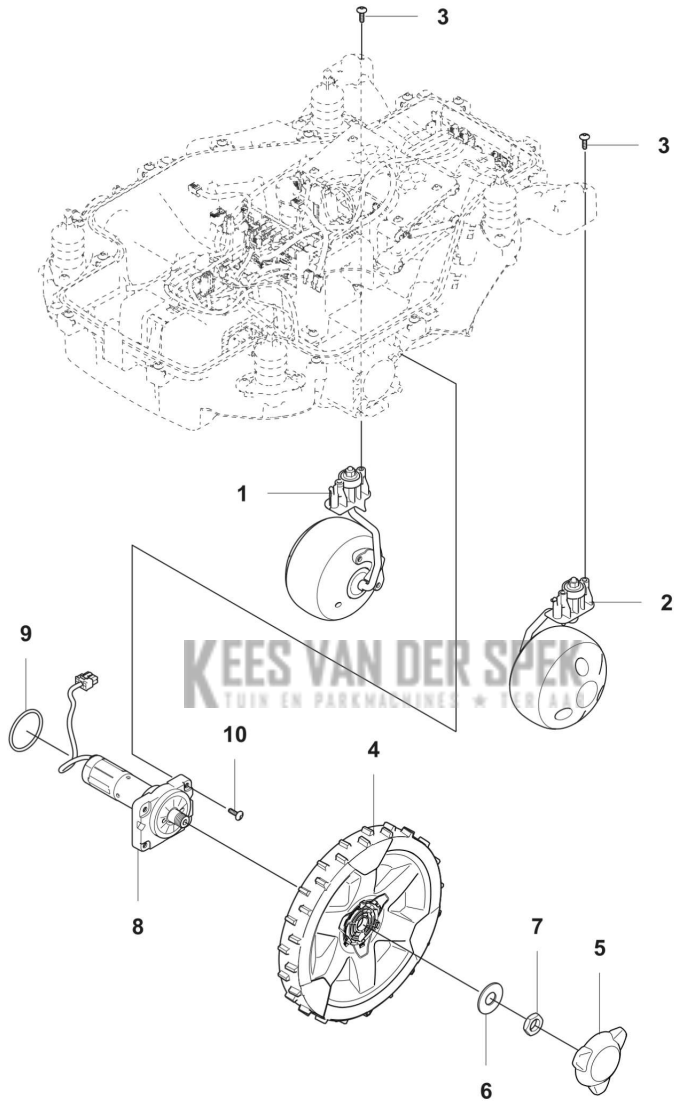

AUTOMOWER 540 EPOS
WHEELS AND TIRES

Ref	Article Number	Article Name	Qty	Comment
1	546572001	WIEL COMPL.	1	Support wheel assy left
2	547634801	WIEL COMPL.	1	Support wheel assy right
3	574450101	SCHROEF ITXPANT	2	
4	582280207	WHEEL KIT	2	Rear wheel
5	579505503	NAAFDOP	2	
6	586210601	RING	2	
7	731432401	DUNNE ZESKANTIGE MOER	2	
8	546282801	WHEEL MOTOR ASSY	2	Wheel motor
9	580443902	O-RING	2	
10	574450101	SCHROEF ITXPANT	8