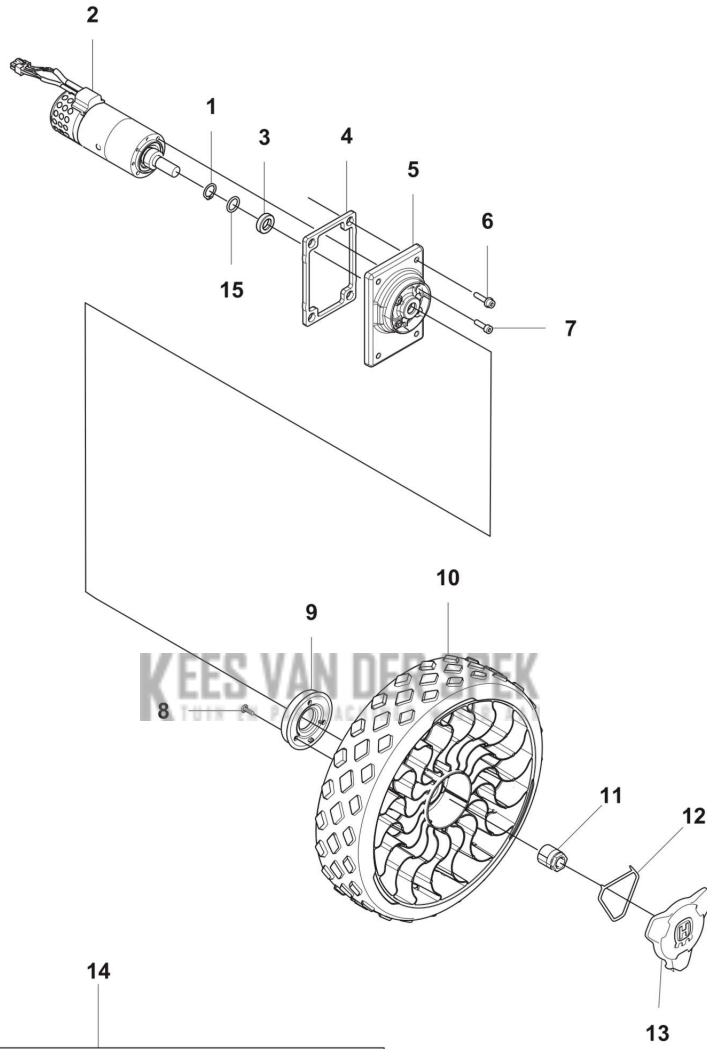

G CEORA 544 EPOS, CEORA 546 EPOS
WHEELS & TIRES

Ref	Article Number	Article Name	Qty	Comment
1	735311700	BORGCLIP	2	Circlip
2	597497501	WIELMOTOR	2	Wheel motor
3	599714401	RADIAAL AFDICHTING	2	Radial seal
4	599142701	PAKKING	2	Gasket
5	598867601	FLENS	2	Flange
6	598570801	SCREW	8	Screw
7	725532901	SCHROEF IHSCM	8	Screw
8	574450101	SCHROEF ITPANT	6	Screw
9	548112301	DEKSEL	2	Cover
10	536888701	WIEL	2	Drive wheel
11	599786001	OPVANGEN	2	Collet
12	548217601	O-RING	2	O-ring
13	548689901	NAAFDOP COMPL.	2	Hub cap
14	548529301	NAAFDOP	1	Hub cap Upgrade kit 2pack
15	740431300	O-RING	2	O-ring

KEES VAN DER SPEK
TOEGEN EN PARKMACHINES * TER AAR