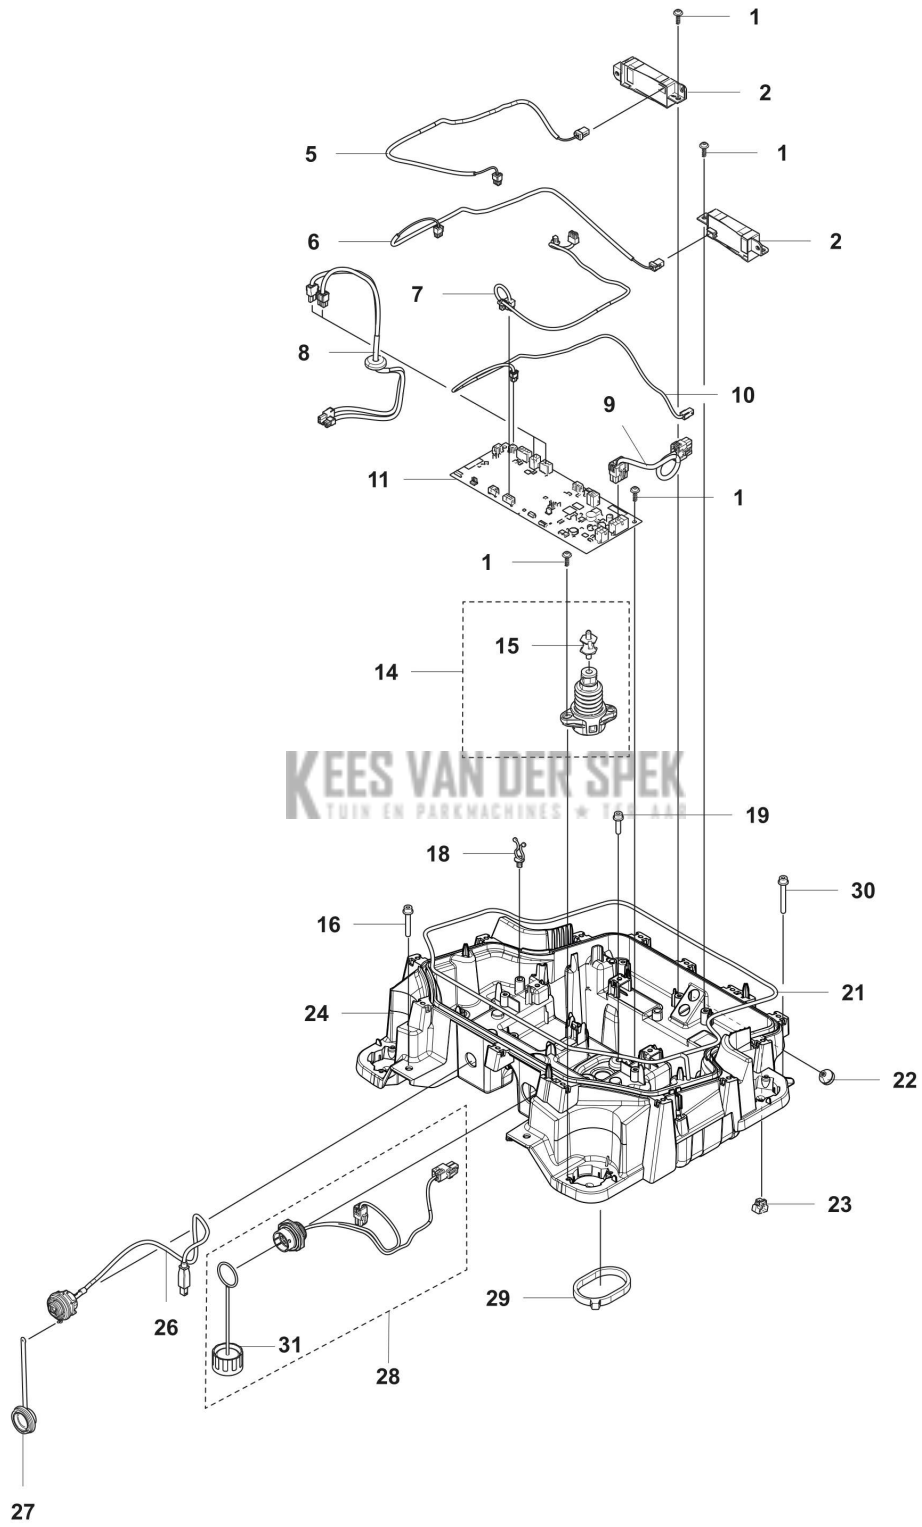

D CEORA 544 EPOS, CEORA 546 EPOS
CHASSIS LOWER

Ref	Article Number	Article Name	Qty	Comment
1	574450101	SCHROEF ITPANT	14	Screw
2	599474901	HUIS COMPL.	2	Loop sensor circuit board
5	595311604	BEKABELING COMPL.	1	Wiring assy Magnetic & loop sensor
6	595311604	BEKABELING COMPL.	1	Wiring assy Magnetic & loop sensor
7	597276201	BEKABELING COMPL.	1	Wiring assy application board to HMI PCBA
8	597276501	BEKABELING COMPL.	1	Wiring assy application board motor control board
9	597276401	BEKABELING COMPL.	1	FROM S/N 222406529, except S/N 222704691, 222704692, Wiring assy chassis to app board & battery
9	536878601	BEKABELING COMPL.	1	UP TO S/N 222406528, and S/N 222704691, 222704692, Wiring assy chassis to app board & battery
10	597277401	BEKABELING COMPL.	1	Wiring assy led light rear
11	597562201	PRINTPLAAT COMPL.	1	Application circuit board
14	598446501	JOYSTICK ASSY	4	Joystick assy
15	598483301	DEMPER	4	Damper
16	529791401	SCREW	2	Screw
18	580682901	TOOL HOLDER	5	Holder twist lock
19	598570801	SCREW	6	Screw
21	574874709	AFDICHTINGSSTRIP	1	Sealing strip
22	584897501	DOORVOER	1	Grommet

KEES VAN DER SPEK
TUIN EN PARKMACHINES * TER AAR