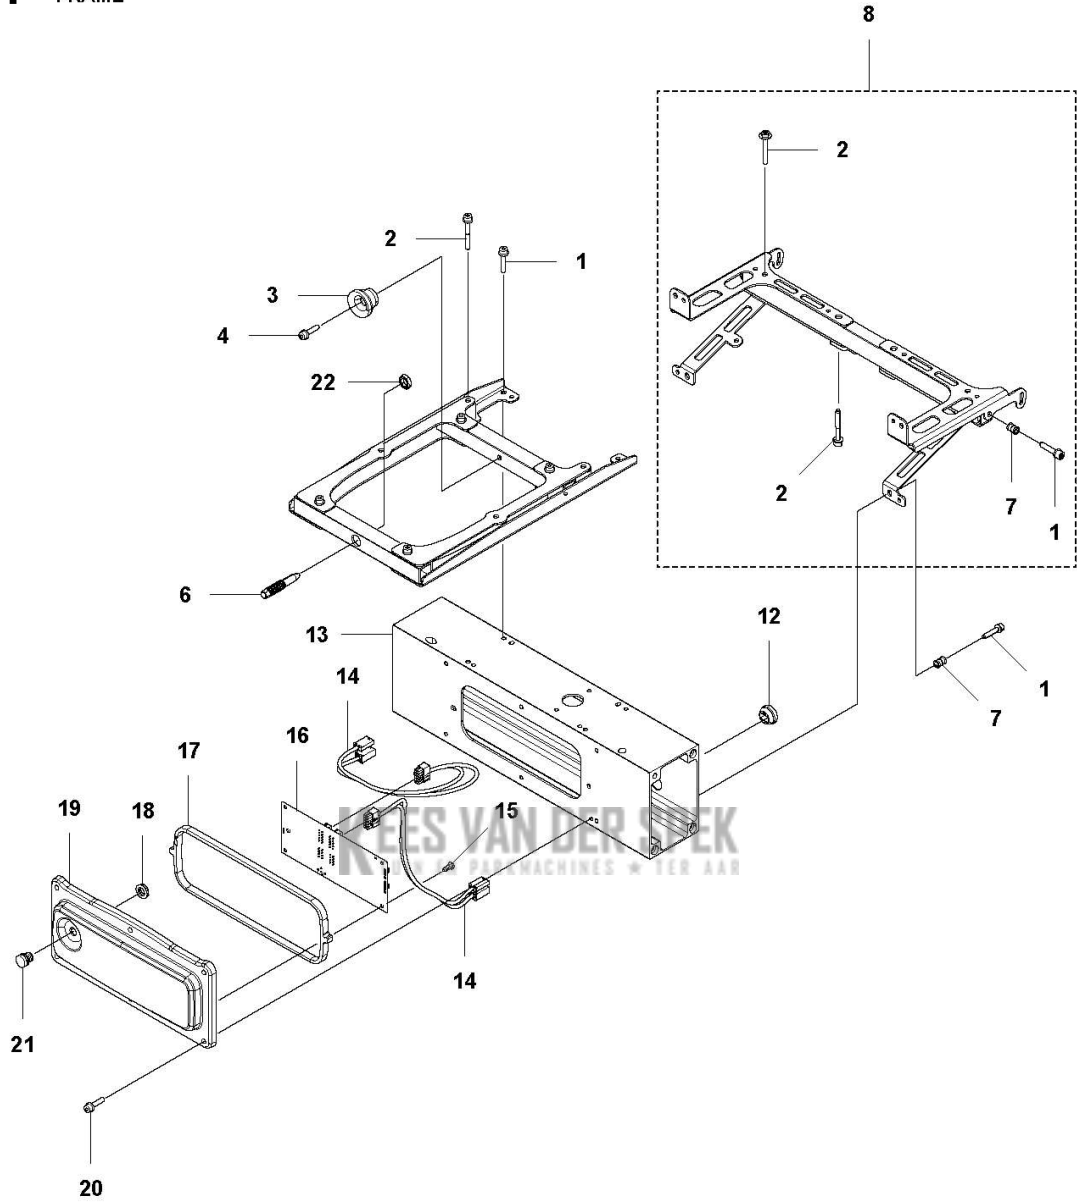

F CEORA 544 EPOS, CEORA 546 EPOS
FRAME

Ref	Article Number	Article Name	Qty	Comment
1	529791401	SCREW	8	Screw
2	529791402	SCREW	8	Screw
3	529551101	BUSHING	1	Bushing
4	525762503	SCHROEF ITXSCM	1	Screw
6	529551201	VERBINDING	1	Joint
7	578119101	HULS	8	Sleeve
8	535593301	HOUDER	1	Holder assy
12	599665701	DOORVOER	2	Grommet
13	599309201	PROFIEL	1	Profile drive motor
14	597277001	BEKABELING COMPL.	2	Wiring assy wheel brush motor
15	525755105	SCHROEF ITXSCFM	4	Screw
16	596888501	PRINTPLAAT COMPL.	1	Motor control circuit board drive unit
17	599282201	AFDICHTING	1	Sealing
18	599487401	FILTER	1	Nut
19	599271901	DEKSEL	1	Lid
20	598570801	SCREW	14	Screw
21	599475901	FILTER	1	Filter
22	731432201	DUNNE ZESKANTIGE MOER	1	Nut