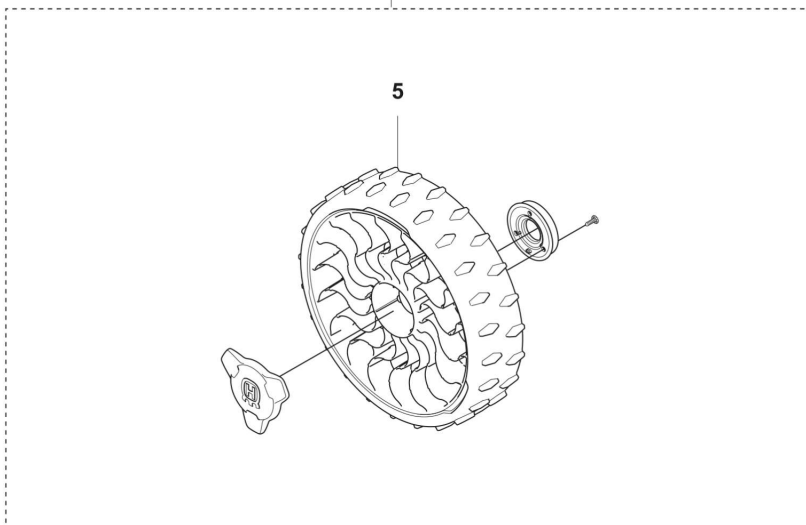

G CEORA 544 EPOS, CEORA 546 EPOS
WHEELS & TIRES

Ref	Article Number	Article Name	Qty	Comment
1	735311700	BORGCLIP	2	Circlip
2	597497501	WIELMOTOR	2	Wheel motor
3	599714401	RADIAAL AFDICHTING	2	Radial seal
4	599142701	PAKKING	2	Gasket
5	598867601	FLENS	2	Flange
6	598570801	SCREW	8	Screw
7	725532901	SCHROEF IHSCM	8	Screw
8	574450101	SCHROEF ITPANT	6	Screw
9	548112301	DEKSEL	2	Cover
10	536888701	WIEL	2	Drive wheel
11	599786001	OPVANGEN	2	Collet
12	548217601	O-RING	2	O-ring
13	548689901	NAAFDOP COMPL.	2	Hub cap
14	548529301	NAAFDOP	1	Hub cap Upgrade kit 2pack
15	740431300	O-RING	2	O-ring

KEES VAN DER SPEK
TOEGEN EN PARKMACHINES * TER AAR

H CEORA 544 EPOS, CEORA 546 EPOS
ACCESSORIES

1

2

3

4

5

Ref	Article Number	Article Name	Qty	Comment
1	529318901	BORSTELSET	1	Wheel brush start kit
1	529318910	BORSTELSET	1	Wheel brush start kit North America
2	529318801	BORSTELSET	1	Wheel brush refill kit
3	580689502	PLAATJE	1	Warranty seal 1 pcs
4	546140802	WHEEL KIT	1	Terrain kit
4	546140811	WHEEL KIT	1	Terrain kit North America
5	546049101	WIEL	1	Wheel