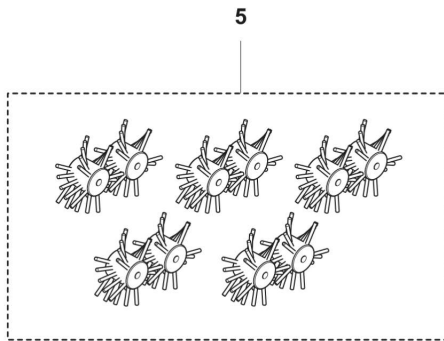

**AUTOMOWER 580 EPOS
ACCESSORIES**

KEES VAN DER SPEK
TUIN- EN PARKMACHINES • TOEGEBOR

Ref	Article Number	Article Name	Qty	Comment
1	580689502	PLAATJE	1	LABEL Warranty
2	546260001	WHEEL KIT	1	Automower® Wheel Cleaner
2	546260010	WHEEL KIT	1	Automower® Wheel Cleaner, North America
3	548283002	BORSTELSET	1	Wheel Brush start kit
3	548283011	BORSTELSET	1	Wheel Brush start kit, North America
4	546573101	AS	2	
5	548283102	BORSTELSET	1	Wheel Brush refill kit
5	548283111	BORSTELSET	1	Wheel Brush refill kit, North America
6	548490501	KAP	1	Cap kit
7	548021201	ZAAGSCHIJF	1	Cutting disc M
7	548021210	ZAAGSCHIJF	1	Cutting disc M, North America
8	599805302	BLADE SET	1	Blades 300 pcs incl. Screws
8	599805312	BLADE SET	1	US - Blades 300 pcs incl. Screws
8	599805301	BLADE SET	1	Blades 45 pcs incl. Screws
8	599805311	BLADE SET	1	US - Blades 45 pcs incl. Screws
8	577606604	BLADE SET	1	Blades 300 pcs incl. Screws
8	596287302	BLADE SET	1	US - Blades 300 pcs incl. Screws
8	577606505	BLADE SET	1	Blades 45 pcs incl. Screws
8	596287301	BLADE SET	1	US - Blades 45 pcs incl. Screws