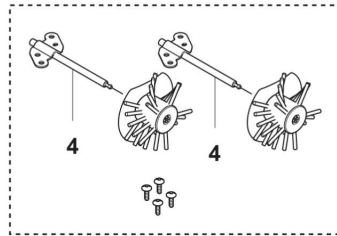

**AUTOMOWER 580 EPOS
ACCESSORIES**

KEES VAN DER SPEK
TUIN- EN PARKMACHINES • TOEGEBOR

Ref	Article Number	Article Name	Qty	Comment
1	580689502	PLAATJE	1	LABEL Warranty
2	546260001	WHEEL KIT	1	Automower® Wheel Cleaner
2	546260010	WHEEL KIT	1	Automower® Wheel Cleaner, North America
3	548283002	BORSTELSET	1	Wheel Brush start kit
3	548283011	BORSTELSET	1	Wheel Brush start kit, North America
4	546573101	AS	2	
5	548283102	BORSTELSET	1	Wheel Brush refill kit
5	548283111	BORSTELSET	1	Wheel Brush refill kit, North America
6	548490501	KAP	1	Cap kit
7	548021201	ZAAGSCHIJF	1	Cutting disc M
7	548021210	ZAAGSCHIJF	1	Cutting disc M, North America
8	599805302	BLADE SET	1	Blades 300 pcs incl. Screws
8	599805312	BLADE SET	1	US - Blades 300 pcs incl. Screws
8	599805301	BLADE SET	1	Blades 45 pcs incl. Screws
8	599805311	BLADE SET	1	US - Blades 45 pcs incl. Screws
8	577606604	BLADE SET	1	Blades 300 pcs incl. Screws
8	596287302	BLADE SET	1	US - Blades 300 pcs incl. Screws
8	577606505	BLADE SET	1	Blades 45 pcs incl. Screws
8	596287301	BLADE SET	1	US - Blades 45 pcs incl. Screws