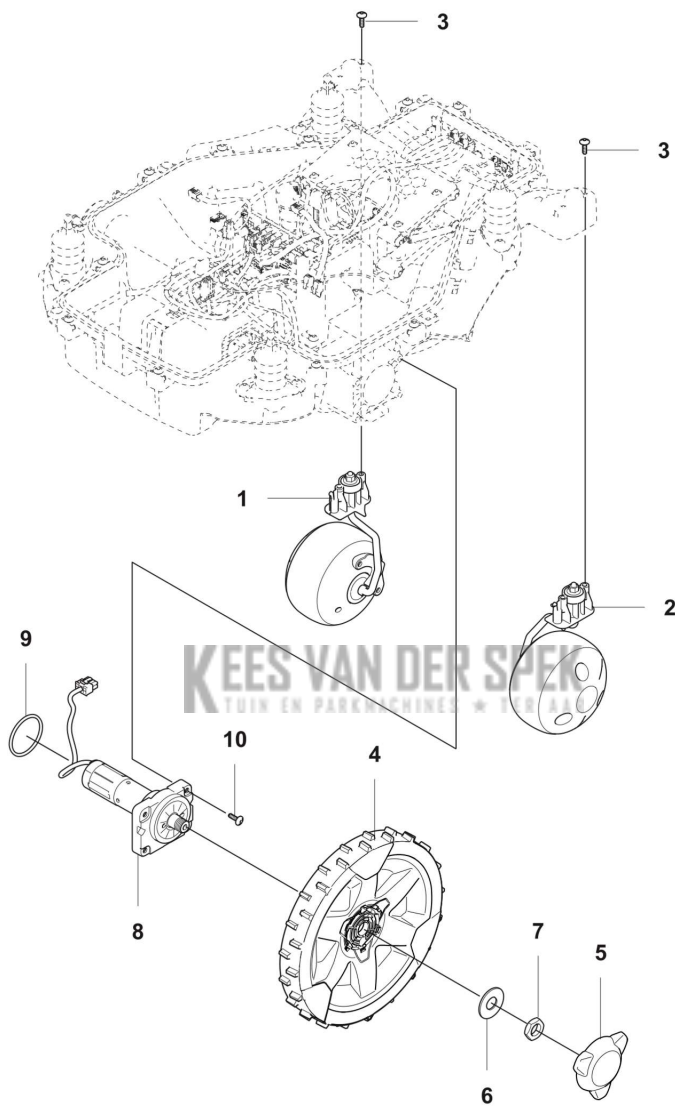

AUTOMOWER 580 EPOS
WHEELS AND TIRES

Ref	Article Number	Article Name	Qty	Comment
1	546572001	WIEL COMPL.	1	Support wheel assy left
2	547634801	WIEL COMPL.	1	Support wheel assy right
3	574450101	SCHROEF ITXPANT	4	
4	582280207	WHEEL KIT	2	Rear wheel
5	579505503	NAAFDOP	2	
6	586210601	RING	2	
7	731432401	DUNNE ZESKANTIGE MOER	2	
8	546282801	WHEEL MOTOR ASSY	2	Wheel motor
9	580443902	O-RING	2	
10	574450101	SCHROEF ITXPANT	8