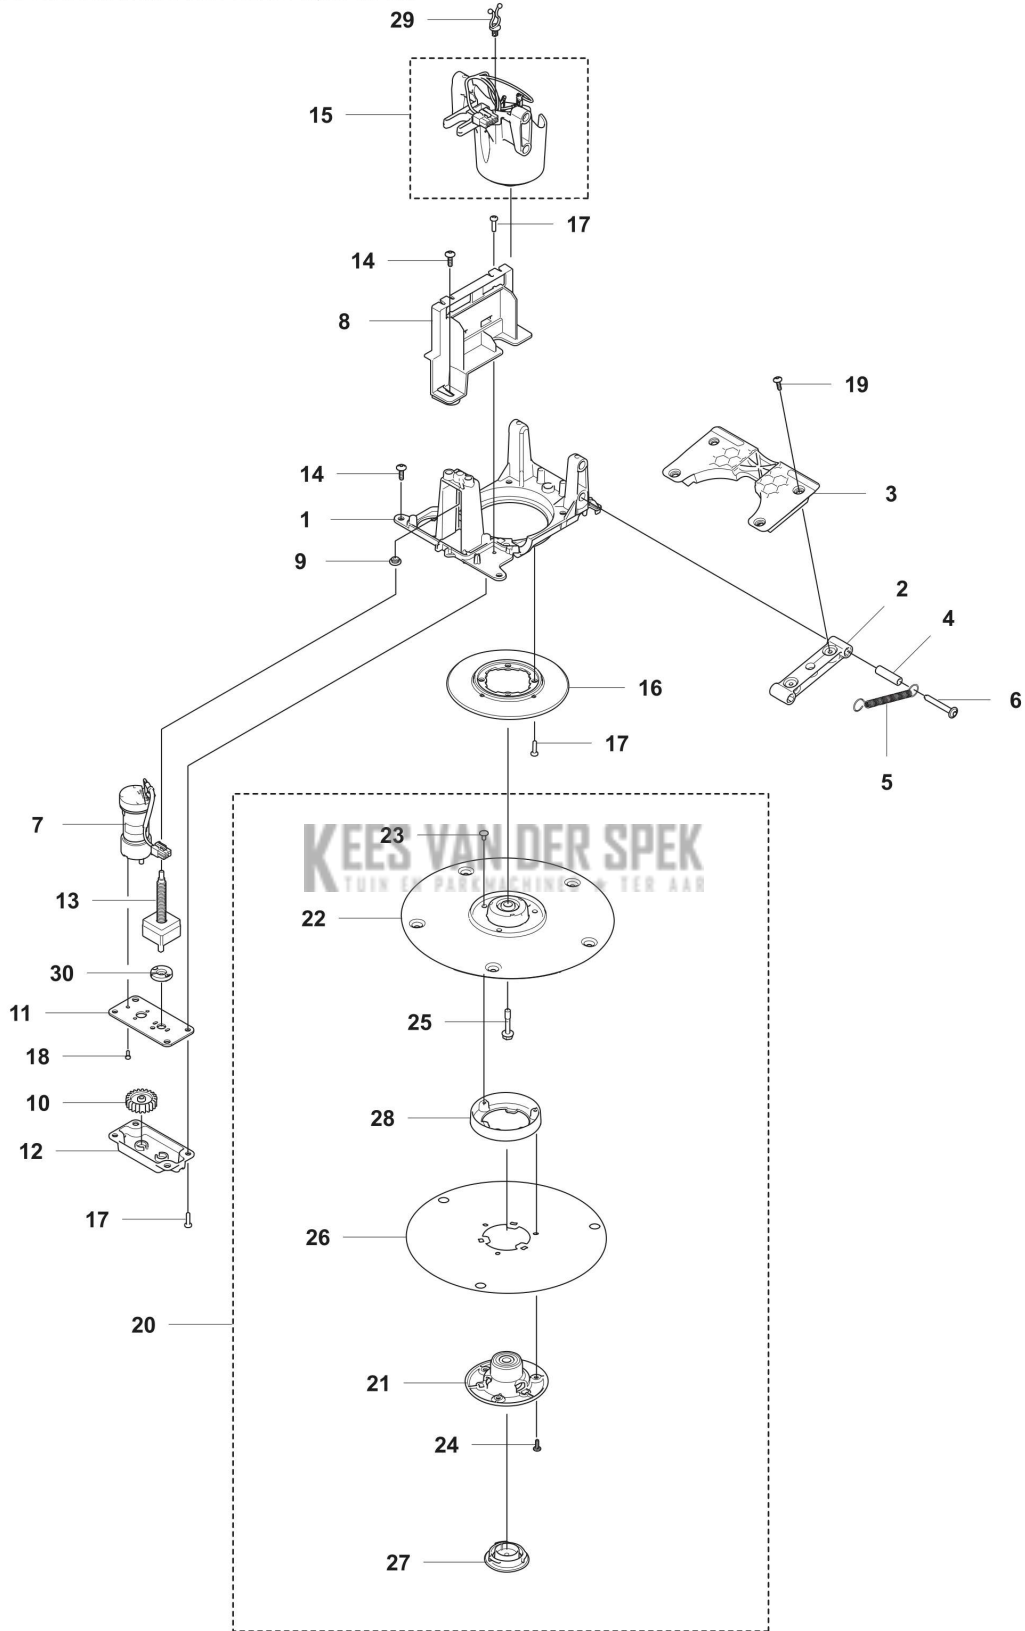

**AUTOMOWER 580 EPOS
BLADE MOTOR AND CUTTING EQUIPMENT**

Ref	Article Number	Article Name	Qty	Comment
1	546569401	FRAMESTEUN	1	
2	546569501	VERBINDINGSARM	4	
3	547394201	STEUN	1	
4	547394301	HULS	8	
5	547394101	VEER	2	
6	547790901	SCREW	8	
7	597762001	HEIGHT ADJUSTMENT MOTOR	1	Height adjustment motor
8	547178601	HOUDER	1	
9	536813301	BUSHING	1	
10	546569701	VERSNELLING	2	
11	546569601	PLAAT	1	
12	546569801	DEKSEL	1	
13	548050301	WORM GEAR ASSY	1	
14	574450101	SCHROEF IXPANT	7	
15	546678101	CUTTER MOTOR ASSY	1	Cutting motor
16	546570201	FRAME	1	
17	548234501	SCREW	7	
18	547793201	SCREW	3	
19	575543314	SCREW	4	
20	548021201	ZAAGSCHIJF	1	Cutting disc
21	548835801	LAGERHUIS COMPL	1	Bearing housing assy
22	546639001	CUTTING DISC ASSY	1	Cutting disc assy

KEES VAN DER SPEK
TUIN EN PARKMACHINES • TER AAR