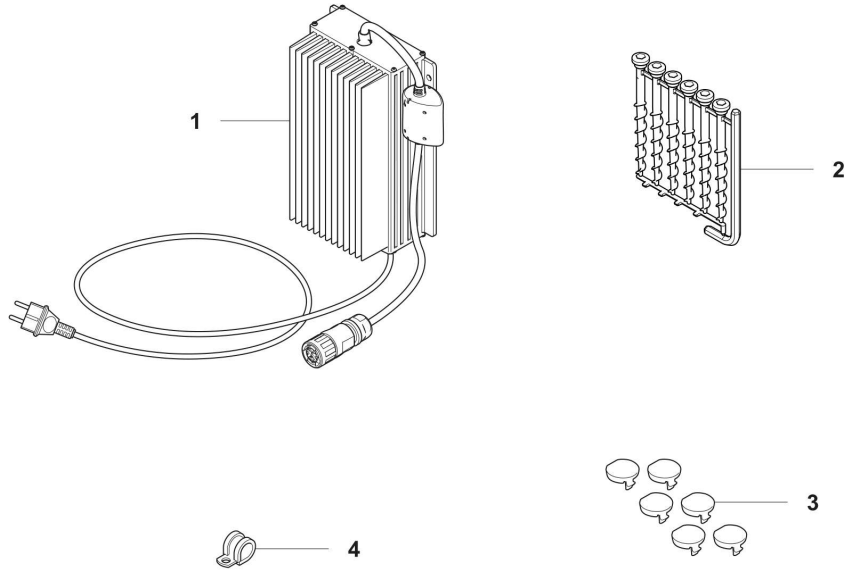

**AUTOMOWER 580 EPOS
INSTALLATION ACCESSORIES**

KEES VAN DER SPEK
TUIN EN PARKMACHINES ★ TER AAR

Ref	Article Number	Article Name	Qty	Comment
1	548409302	POWER SUPPLY UNIT	3	UK
1	548409303	POWER SUPPLY UNIT	4	CH
1	548409304	POWER SUPPLY UNIT	5	US,CA
1	548409305	POWER SUPPLY UNIT	6	AU
1	548409301	POWER SUPPLY UNIT	2	EU
2	597435801	SCREW	7	Anchor screws, 6pcs
3	547637901	PLUG	8	6 pack
4	538635501	KLEM	9	Cable Holder