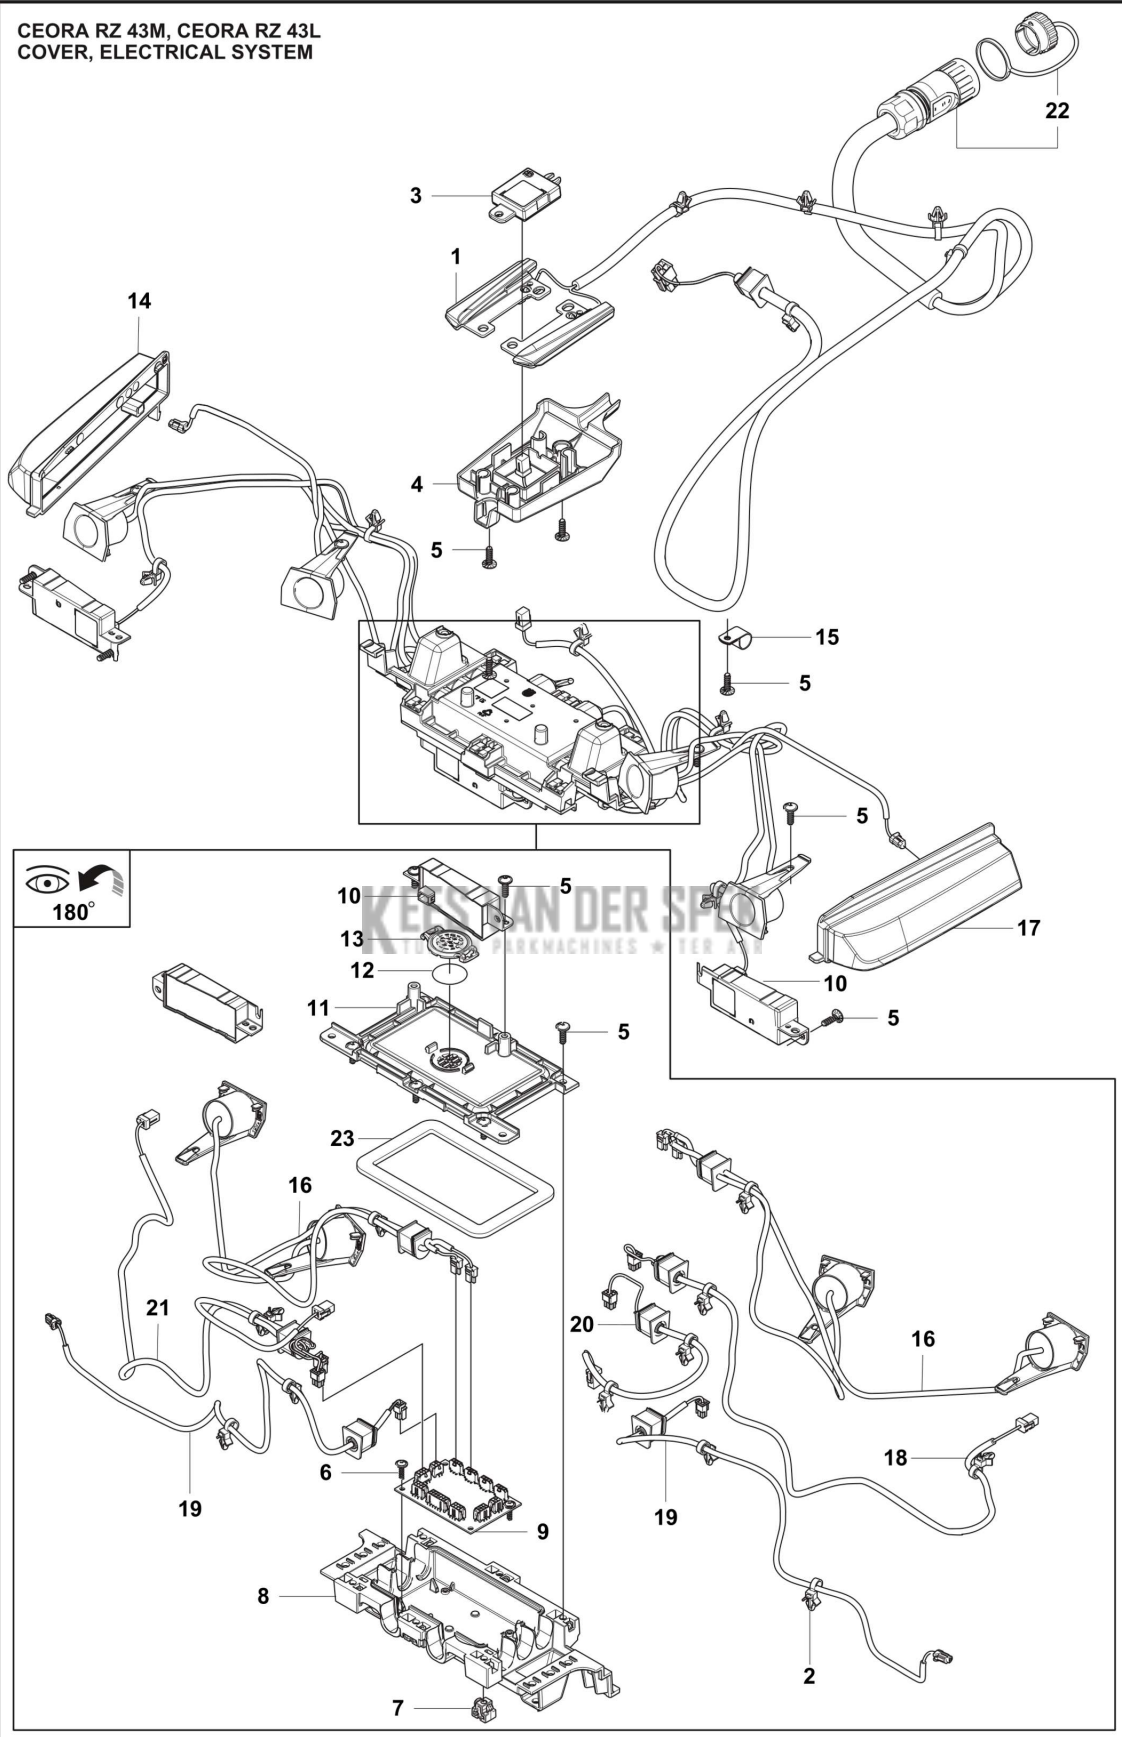

2026-04-22

HUSQVARNA CEORA™ RZ43M

CEORA RZ 43M, CEORA RZ 43L
COVER

Ref	Article Number	Article Name	Qty	Comment
1	598002901	FRAME	1	Body
2	598004201	DEKSEL	1	Top cover right
3	598004101	DEKSEL	1	Top cover left
4	598004001	COVER ASSY	1	Top cover center
5	598003401	HENDEL	1	Side handle right
6	598003301	HENDEL	1	Side handle left
7	598003901	BUMPER	1	Bumper front right
8	598003801	BUMPER	1	Bumper front left
9	598003101	HENDEL	1	Front handle
10	598003201	HENDEL	1	Front handle
11	593778501	MAGNEET	4	Magnet
12	593778401	KLEM	14	Clip
13	574450101	SCHROEF ITPANT	24	Screw
14	598004501	INVOEGEN	14	Insert
15	576645703	MOER	6	Nut
16	599679801	STEUN	2	Support

Kees van der Spek
TUIN EN PARKMACHINES • TER AAR

CEORA RZ 43M, CEORA RZ 43L
COVER, ELECTRICAL SYSTEM

Ref	Article Number	Article Name	Qty	Comment
1	537485201	BEKABELING COMPL.	1	UP TO S/N 222303011, Charging chain kit, See SB B1220029A-07
1	597277603	BEKABELING COMPL.	1	FROM S/N 222303012, Chassis cable + Charging plates
2	599436401	BINDBAND	17	Tie wrap - Alternative 1
2	580682901	TOOL HOLDER	17	Twist lock - Alternative 2
3	599476401	HUIS COMPL.	1	Housing assy magentic sensor
4	598003501	HOUDER	1	Holder Charging plates
5	574450101	SCHROEF ITPANT	19	Screw
6	575543314	SCREW	2	Screw
7	598004501	INVOEGEN	6	Insert
8	597978501	BASE	1	Base electronic box body
9	594088901	PRINTPLAAT COMPL.	1	Coupling circuit board
10	599474901	HUIS COMPL.	3	Loop sensor circuit board (left, center, right)
11	599662801	DEKSEL	1	Cover with sealing electronic box body
12	548629101	MEMBRANE	1	Air Filter
13	586038902	DEKSEL	1	Cover air filter
14	595312402	BEKABELING COMPL.	1	LED light front right
15	538635501	KLEM	1	Cable holder
16	599645404	BEKABELING COMPL.	2	Ultrasonic sensor + cable
17	595312401	BEKABELING COMPL.	1	LED light front left