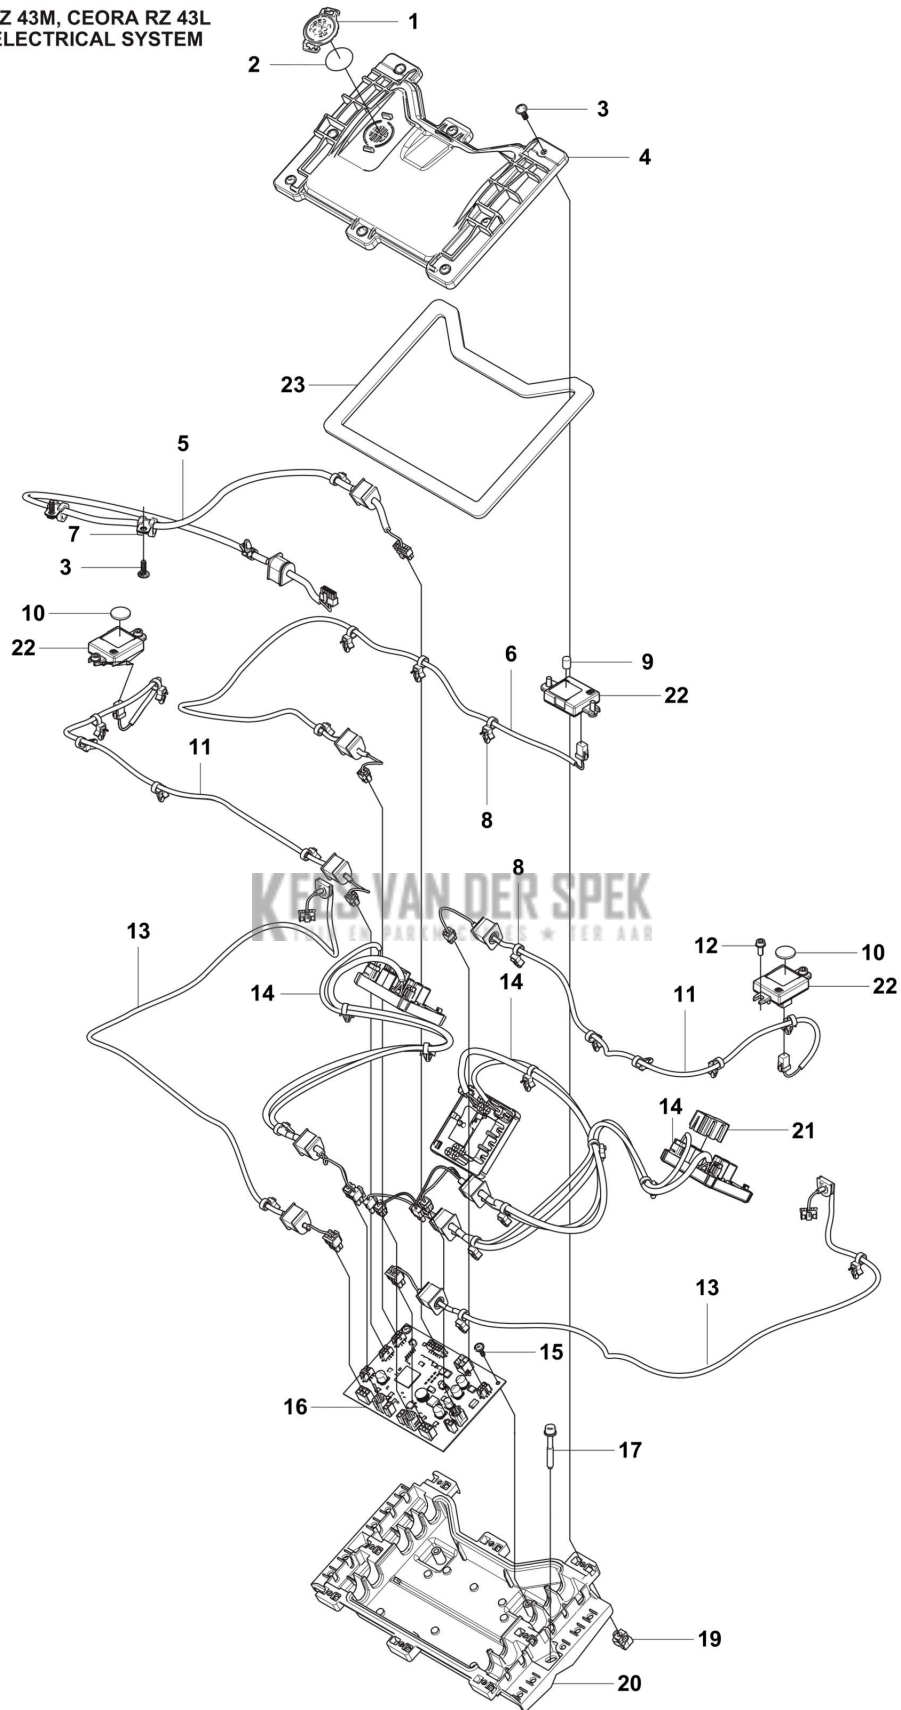

CEORA RZ 43M, CEORA RZ 43L
FRAME, ELECTRICAL SYSTEM

Ref	Article Number	Article Name	Qty	Comment
1	586038902	DEKSEL	1	Cover air filter
2	548629101	MEMBRANE	1	Air filter
3	574450101	SCHROEF ITXPANT	10	Screw
4	599656301	DEKSEL	1	Cover electric box frame
5	595311901	BEKABELING COMPL.	1	Wiring assy Controlboard
6	598531407	BEKABELING COMPL.	1	Wiring assy Magnetic loop sensor single
7	538635501	KLEM	1	Cable holder P-clip
8	599436401	BINDBAND	13	Tie wrap - Alternative 1
8	580682901	TOOL HOLDER	13	Twist lock - Alternative 2
9	598460901	MAGNEET	1	Magnet
10	593822101	MAGNEET	2	Magnet
11	598531406	BEKABELING COMPL.	2	Wiring assy Magnetic loop sensor single
12	525755105	SCHROEF ITXSCFM	6	Screw
13	598863002	BEKABELING COMPL.	2	Wiring assy Height adjustment motor
14	598919503	BESTURINGSEENHEID	3	Control unit, cut motor board (G4/B) incl. wiring
15	575543314	SCREW	2	Screw
16	594086801	PRINTPLAAT COMPL.	1	Control board type 2
17	529791402	SCREW	2	Screw
19	598004501	INVOEGEN	8	Insert
20	598370701	BASE	1	Base electric box frame