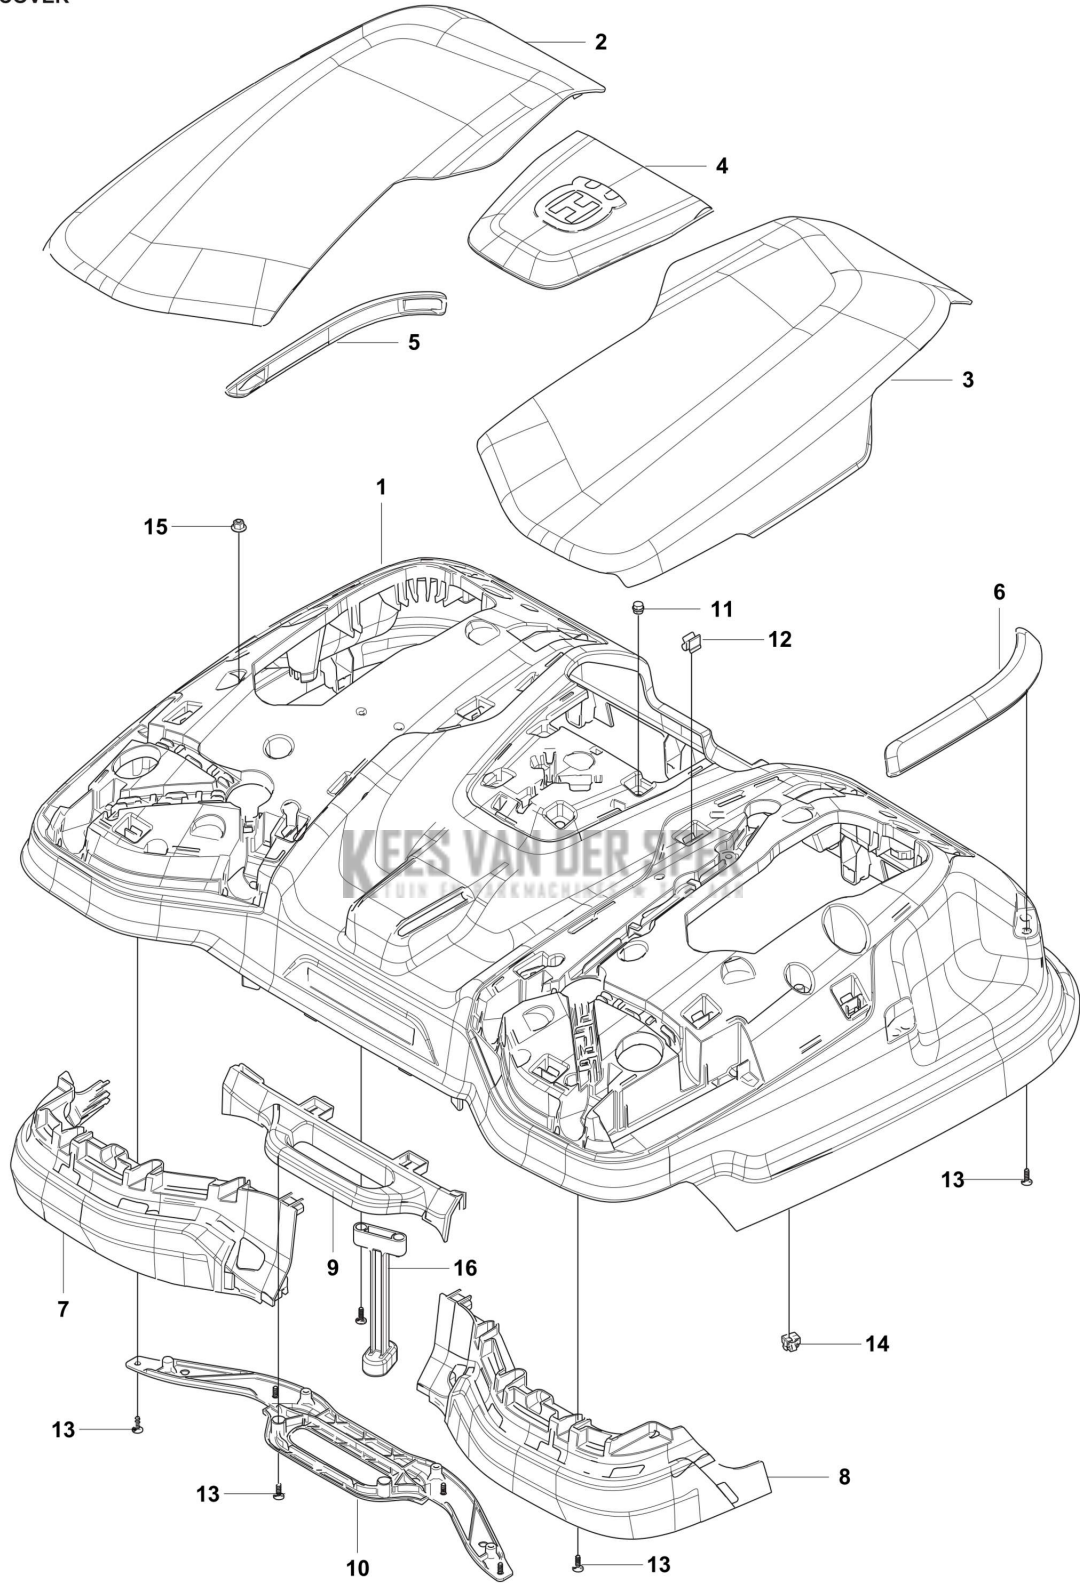

2026-04-22

HUSQVARNA CEORA™ RZ43M

CEORA RZ 43M, CEORA RZ 43L
COVER

Ref	Article Number	Article Name	Qty	Comment
1	598002901	FRAME	1	Body
2	598004201	DEKSEL	1	Top cover right
3	598004101	DEKSEL	1	Top cover left
4	598004001	COVER ASSY	1	Top cover center
5	598003401	HENDEL	1	Side handle right
6	598003301	HENDEL	1	Side handle left
7	598003901	BUMPER	1	Bumper front right
8	598003801	BUMPER	1	Bumper front left
9	598003101	HENDEL	1	Front handle
10	598003201	HENDEL	1	Front handle
11	593778501	MAGNEET	4	Magnet
12	593778401	KLEM	14	Clip
13	574450101	SCHROEF ITPANT	24	Screw
14	598004501	INVOEGEN	14	Insert
15	576645703	MOER	6	Nut
16	599679801	STEUN	2	Support

Kees van der Spek
TUIN EN PARKMACHINES • TER AAR

CEORA RZ 43M, CEORA RZ 43L
COVER, ELECTRICAL SYSTEM

Ref	Article Number	Article Name	Qty	Comment
1	537485201	BEKABELING COMPL.	1	UP TO S/N 222303011, Charging chain kit, See SB B1220029A-07
1	597277603	BEKABELING COMPL.	1	FROM S/N 222303012, Chassis cable + Charging plates
2	599436401	BINDBAND	17	Tie wrap - Alternative 1
2	580682901	TOOL HOLDER	17	Twist lock - Alternative 2
3	599476401	HUIS COMPL.	1	Housing assy magentic sensor
4	598003501	HOUDER	1	Holder Charging plates
5	574450101	SCHROEF ITPANT	19	Screw
6	575543314	SCREW	2	Screw
7	598004501	INVOEGEN	6	Insert
8	597978501	BASE	1	Base electronic box body
9	594088901	PRINTPLAAT COMPL.	1	Coupling circuit board
10	599474901	HUIS COMPL.	3	Loop sensor circuit board (left, center, right)
11	599662801	DEKSEL	1	Cover with sealing electronic box body
12	548629101	MEMBRANE	1	Air Filter
13	586038902	DEKSEL	1	Cover air filter
14	595312402	BEKABELING COMPL.	1	LED light front right
15	538635501	KLEM	1	Cable holder
16	599645404	BEKABELING COMPL.	2	Ultrasonic sensor + cable
17	595312401	BEKABELING COMPL.	1	LED light front left