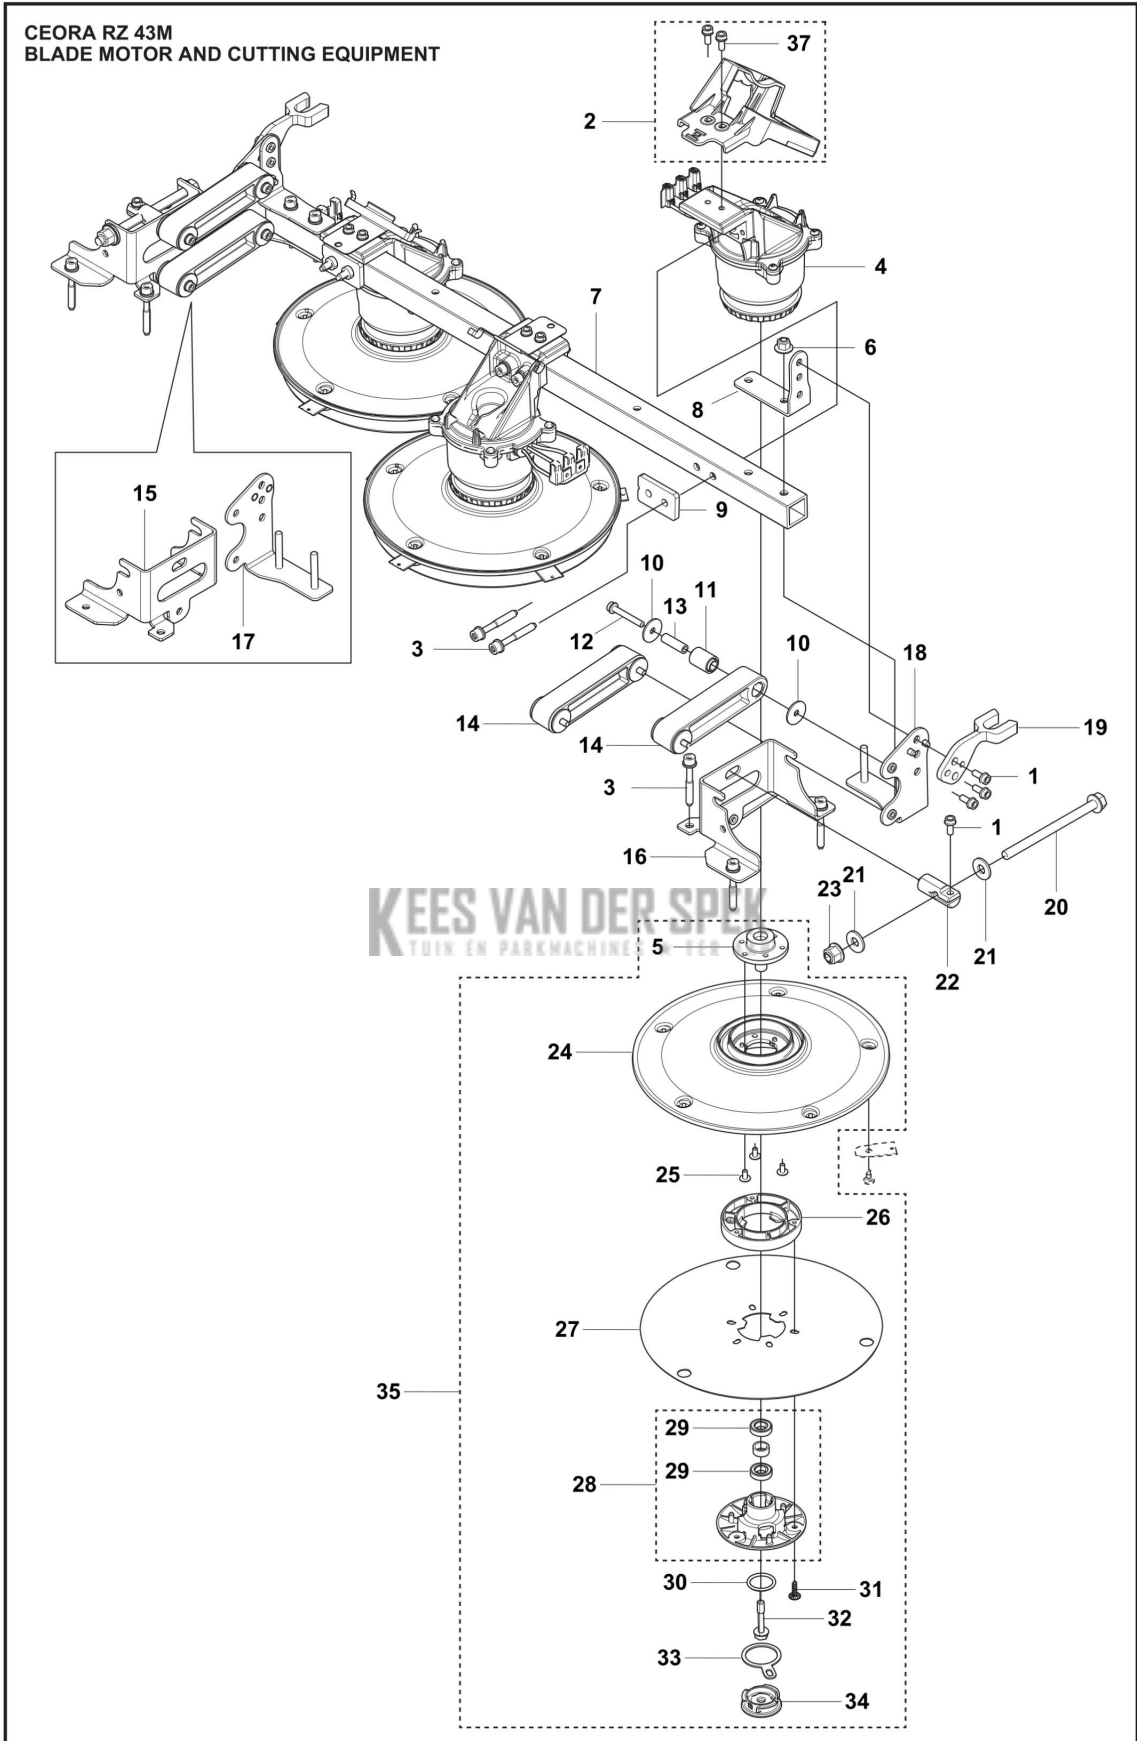

CEORA RZ 43M
BLADE MOTOR AND CUTTING EQUIPMENT

Ref	Article Number	Article Name	Qty	Comment
1	525755105	SCHROEF ITXSCFM	6	
2	547396002	HOLDER KIT	3	Bracket
3	529791402	SCREW	12	Screw
4	597599303	CUTTER MOTOR ASSY	3	Cutting Motor From S/N 260404837
4	540887201	MOTOR KIT	3	Cutting Motor Upgrade kit Up to S/N 260404836
5	599412301	NAAF	3	Hub
6	576645703	MOER	10	Nut
7	531022402	BALK	1	Beam
8	531022602	STEUN	2	Support Gable
9	531022702	PLAAT	3	Plate support
10	503230072	RING	16	Washer
11	599690301	BUSHING	8	Bushing silentblock
12	525755109	SCHROEF ITXSCFM	8	Screw
13	529856201	HULS	8	Sleeve
14	598028101	VERBINDINGSARM	4	Link arm
15	599936402	BEVESTIGING	1	Bracket height adjustment right
16	599936401	BEVESTIGING	1	Bracket height adjustment left
17	599936504	BEVESTIGING	1	Bracket Gable right
18	599936503	BEVESTIGING	1	Bracket gable left
19	599304301	BEVESTIGING	2	Bracket height adjustment lifter