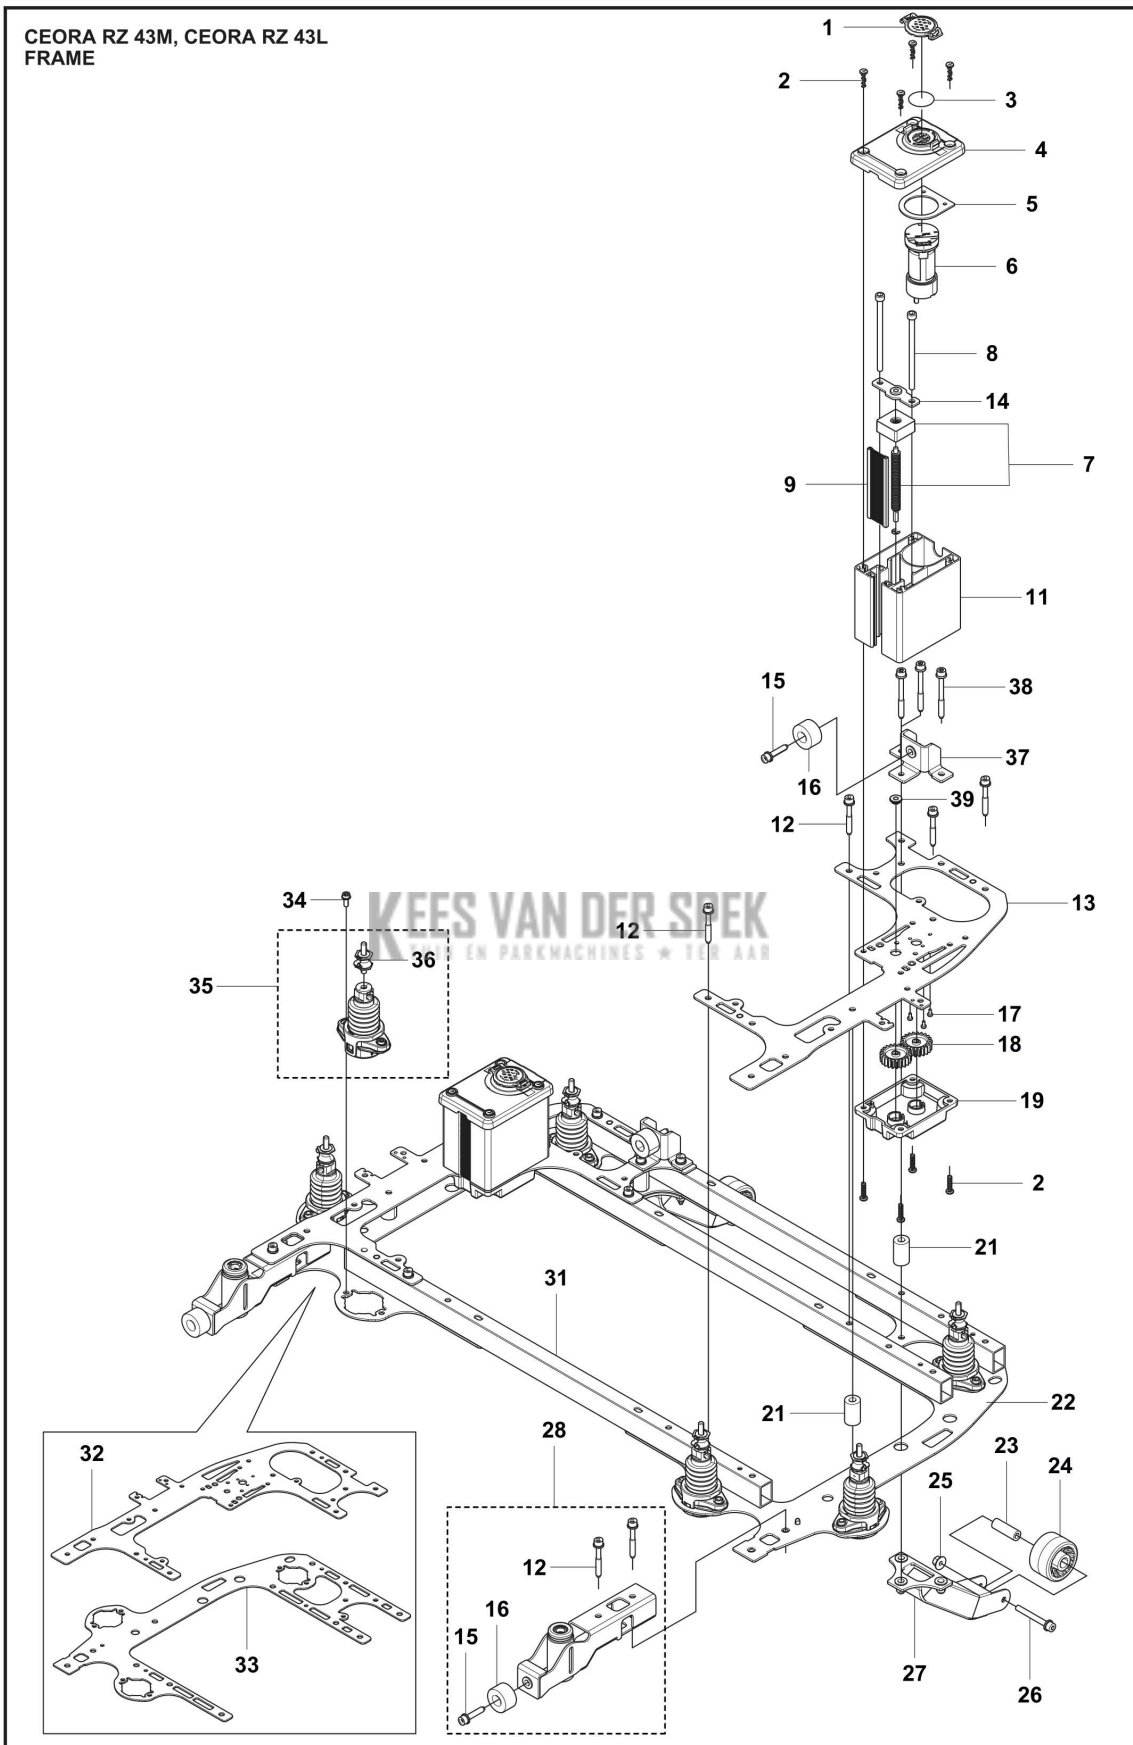

CEORA RZ 43M, CEORA RZ 43L
FRAME

Ref	Article Number	Article Name	Qty	Comment
1	586038902	DEKSEL	2	Cover
2	577713801	SCREW	8	Screw
3	577753701	LUCHTFILTER	2	Air filter
4	598027901	DEKSEL	2	Cover
5	599304901	PAKKING	2	Gasket
6	597762001	HEIGHT ADJUSTMENT MOTOR	2	Cutting height adjustment motor
7	536487201	WORM GEAR ASSY	1	Worm gear assy
8	535432801	SCHROEF IHSCM	4	Screw
9	599475401	BORSTEL	4	Brush
11	599296701	HUIS	2	Housing
12	529791402	SCREW	10	Screw
13	599936703	PLAAT	1	Plate upper left
14	599304402	BEVESTIGING	1	Cutting height adjustment limiter
15	529791401	SCREW	4	Screw
16	599609401	DEMPER	4	Damper
17	547793201	SCREW	6	Screw
18	598027701	VERSNELLING	4	Gear
19	598028001	DEKSEL	2	Cover
21	599936901	HULS	4	Sleeve
22	599936601	PLAAT	1	Plate lower left
23	598008001	HULS	2	Sleeve