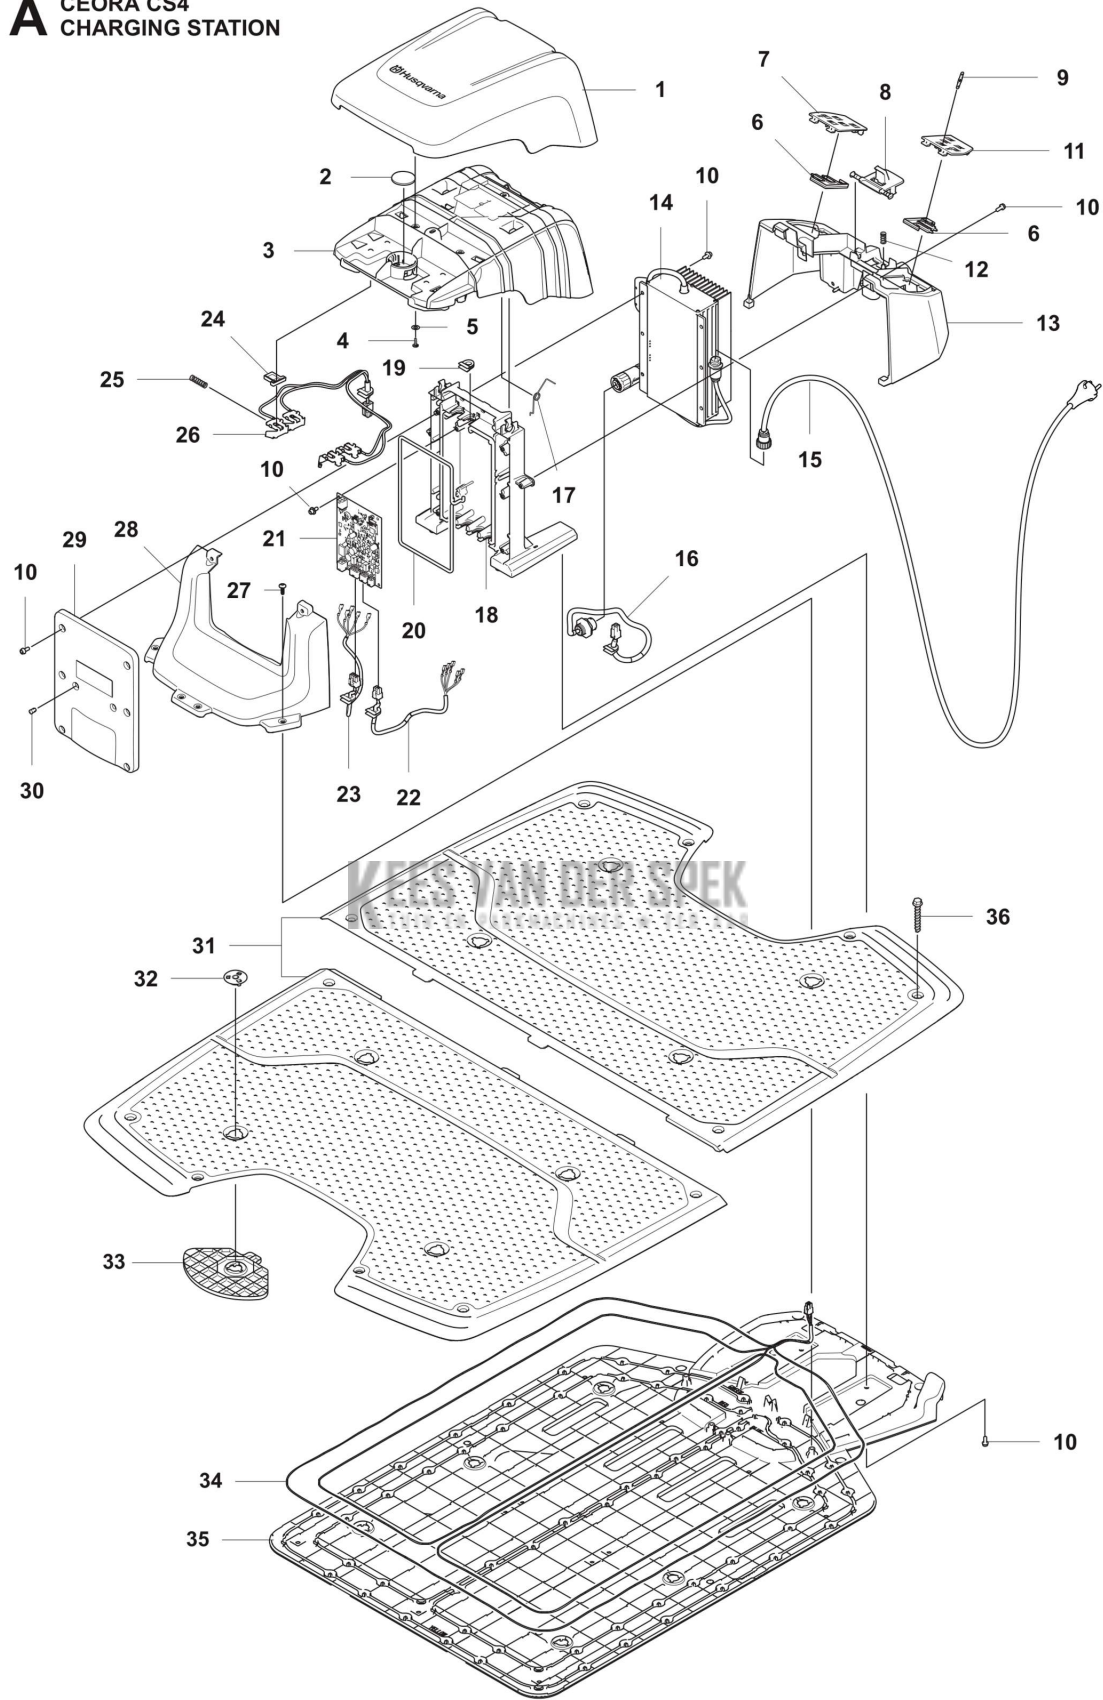

2026-04-22

CHARGING STATION CEORA™ CS4

A CEORA CS4
CHARGING STATION

Ref	Article Number	Article Name	Qty	Comment
1	598473301	KAP	1	Cap
2	529469201	MAGNEET	1	Magnet
3	598473402	FRAME	1	Frame
4	575543314	SCREW	8	Screw
5	734113741	RING	4	Washer
6	598474401	PANEEL	2	Panel
7	598474201	PANEEL	1	Panel
8	599345601	KNOOP	1	Button
9	580504101	KLEM	10	Terminal
10	525755105	SCHROEF ITXSCFM	20	
11	598474202	PANEEL	1	Panel
12	574487001	VEER	1	Spring button
13	598474101	HUIS	1	Housing Tower
14	546130101	MOTOR UNIT	1	Power supply Unit EU,UK,IE,CH,AU,NZ S/N 251806244-252102456, 252102462-252011860 & FROM S/N 252011893
14	546840701	MOTOR UNIT	1	Power supply unit 12A EU,UK,IE, CH, AU,NZ Upgrade kit S/N 221502008- 251806243, 252102457-61, 252011861-92
14	546840401	MOTOR UNIT	1	Power supply unit 12A EU, Upgrade kit. UP TO S/N 221502007

KEES VAN DER SPEK
TUIN EN PARKMACHINES * TER AAR

15	598973306	BEKABELING COMPL.	1	Mains cable JP
16	598973402	BEKABELING COMPL.	1	Mains cable PSU Secondary side. S/N 251806244-252102456, 252102462-252011860 & FROM S/N 252011893. US,CA FROM S/N 244800139
16	598973401	BEKABELING COMPL.	1	Mains cable PSU Secondary side. UP TO S/N 251806243 & S/N 252102457-61 & 2520211861-92. US, CA UP TO S/N 2444800138
17	504124101	VEER	2	Spring hatch
18	599144501	STELLING	1	Stand
19	599645302	DOORVOER	1	Grommet
20	574874719	AFDICHTINGSSTRIP	1	Sealing strip
21	597427501	PRINTPLAAT COMPL.	1	Charging station circuit board
22	598964101	BEKABELING COMPL.	1	Wiring assy Generator board 6P
23	598960101	BEKABELING COMPL.	1	Wiring assy Generator board 8P
24	579460502	AFSTANDRING	4	Spacer
25	580511401	VEER	4	Spring
26	598953401	BEKABELING COMPL.	1	Wiring assy
27	574450101	SCHROEF IXPANT	4	Screw
28	599345201	HUIS	1	Housing Front
29	598474001	DEKSEL	1	Lid Front
30	590217201	LENS	2	Lens
31	598472901	PLAAT	2	Charging station baseplate upper